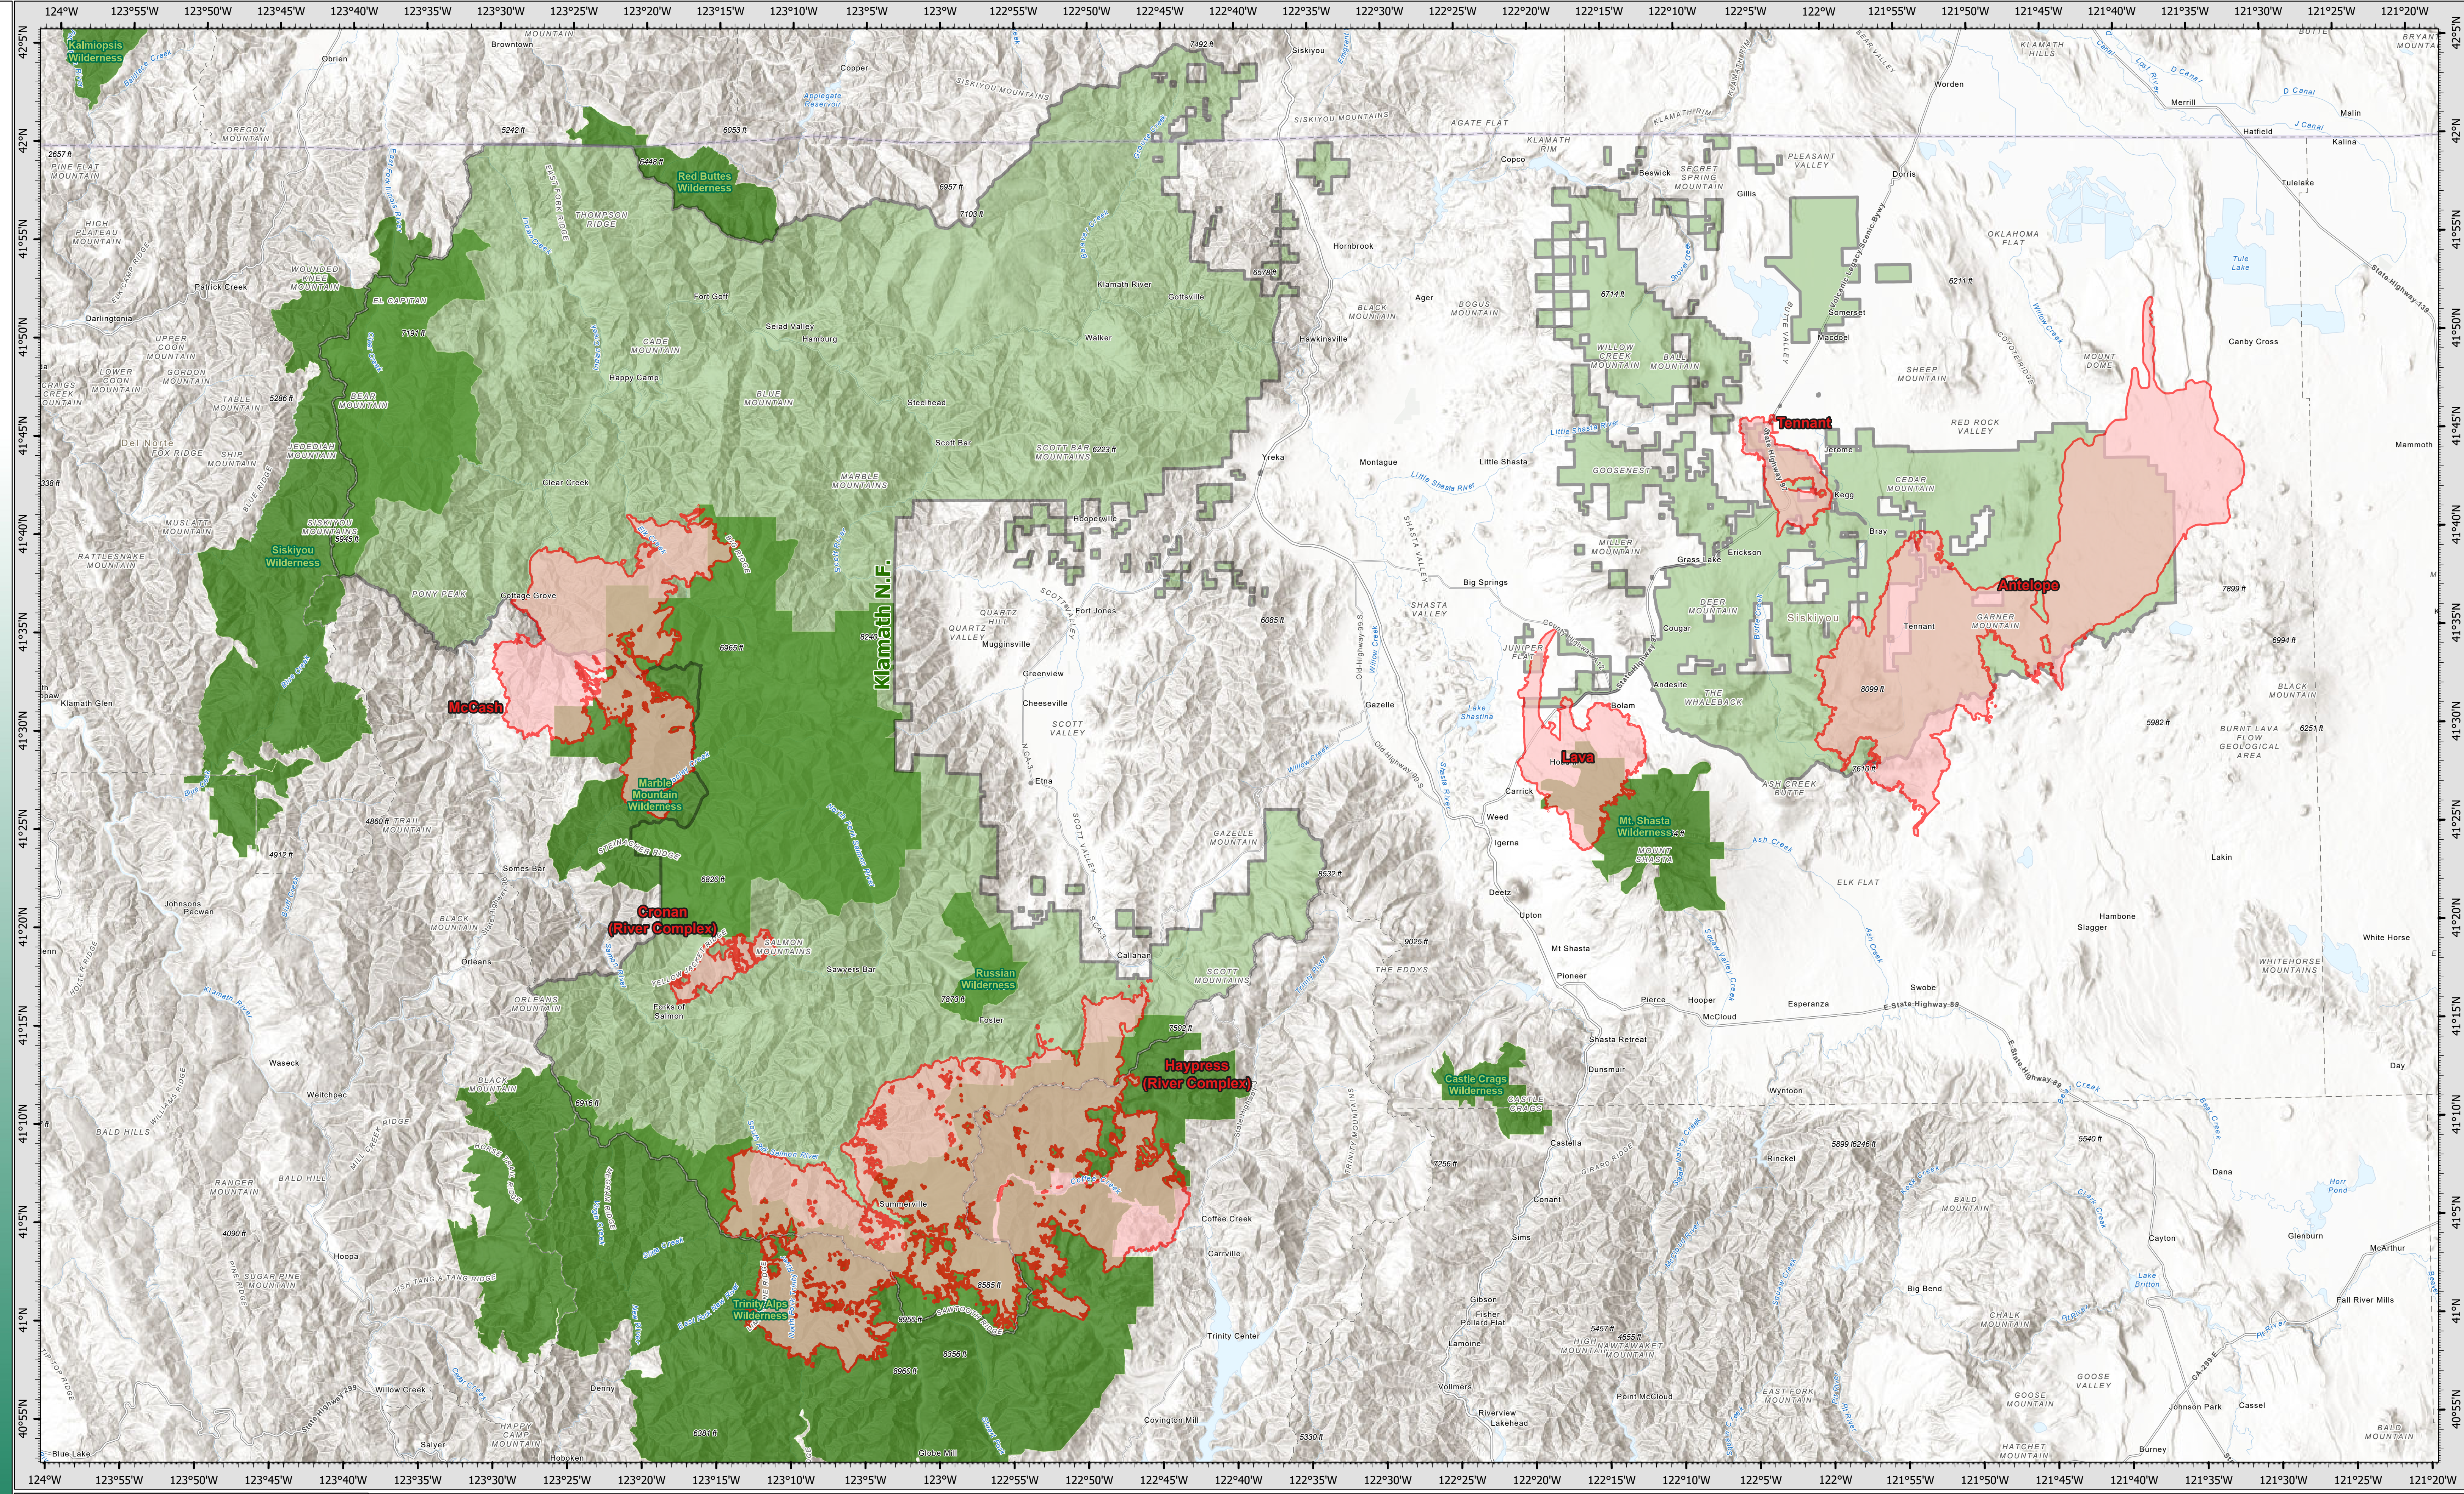

09/15/2021

Klamath National Forest Fires

River Complex

CA-KNF-006385
09/15/2021

- National Forest Boundary
- Wildfire Daily Fire Perimeter
- USFS Wilderness

Fire Name	Current Acreage	Containment
River Complex	186,447	40%
Antelope	145,047	66%
McCash	77,228	10%
Lava	26,409	85%
Tennant	10,580	100%