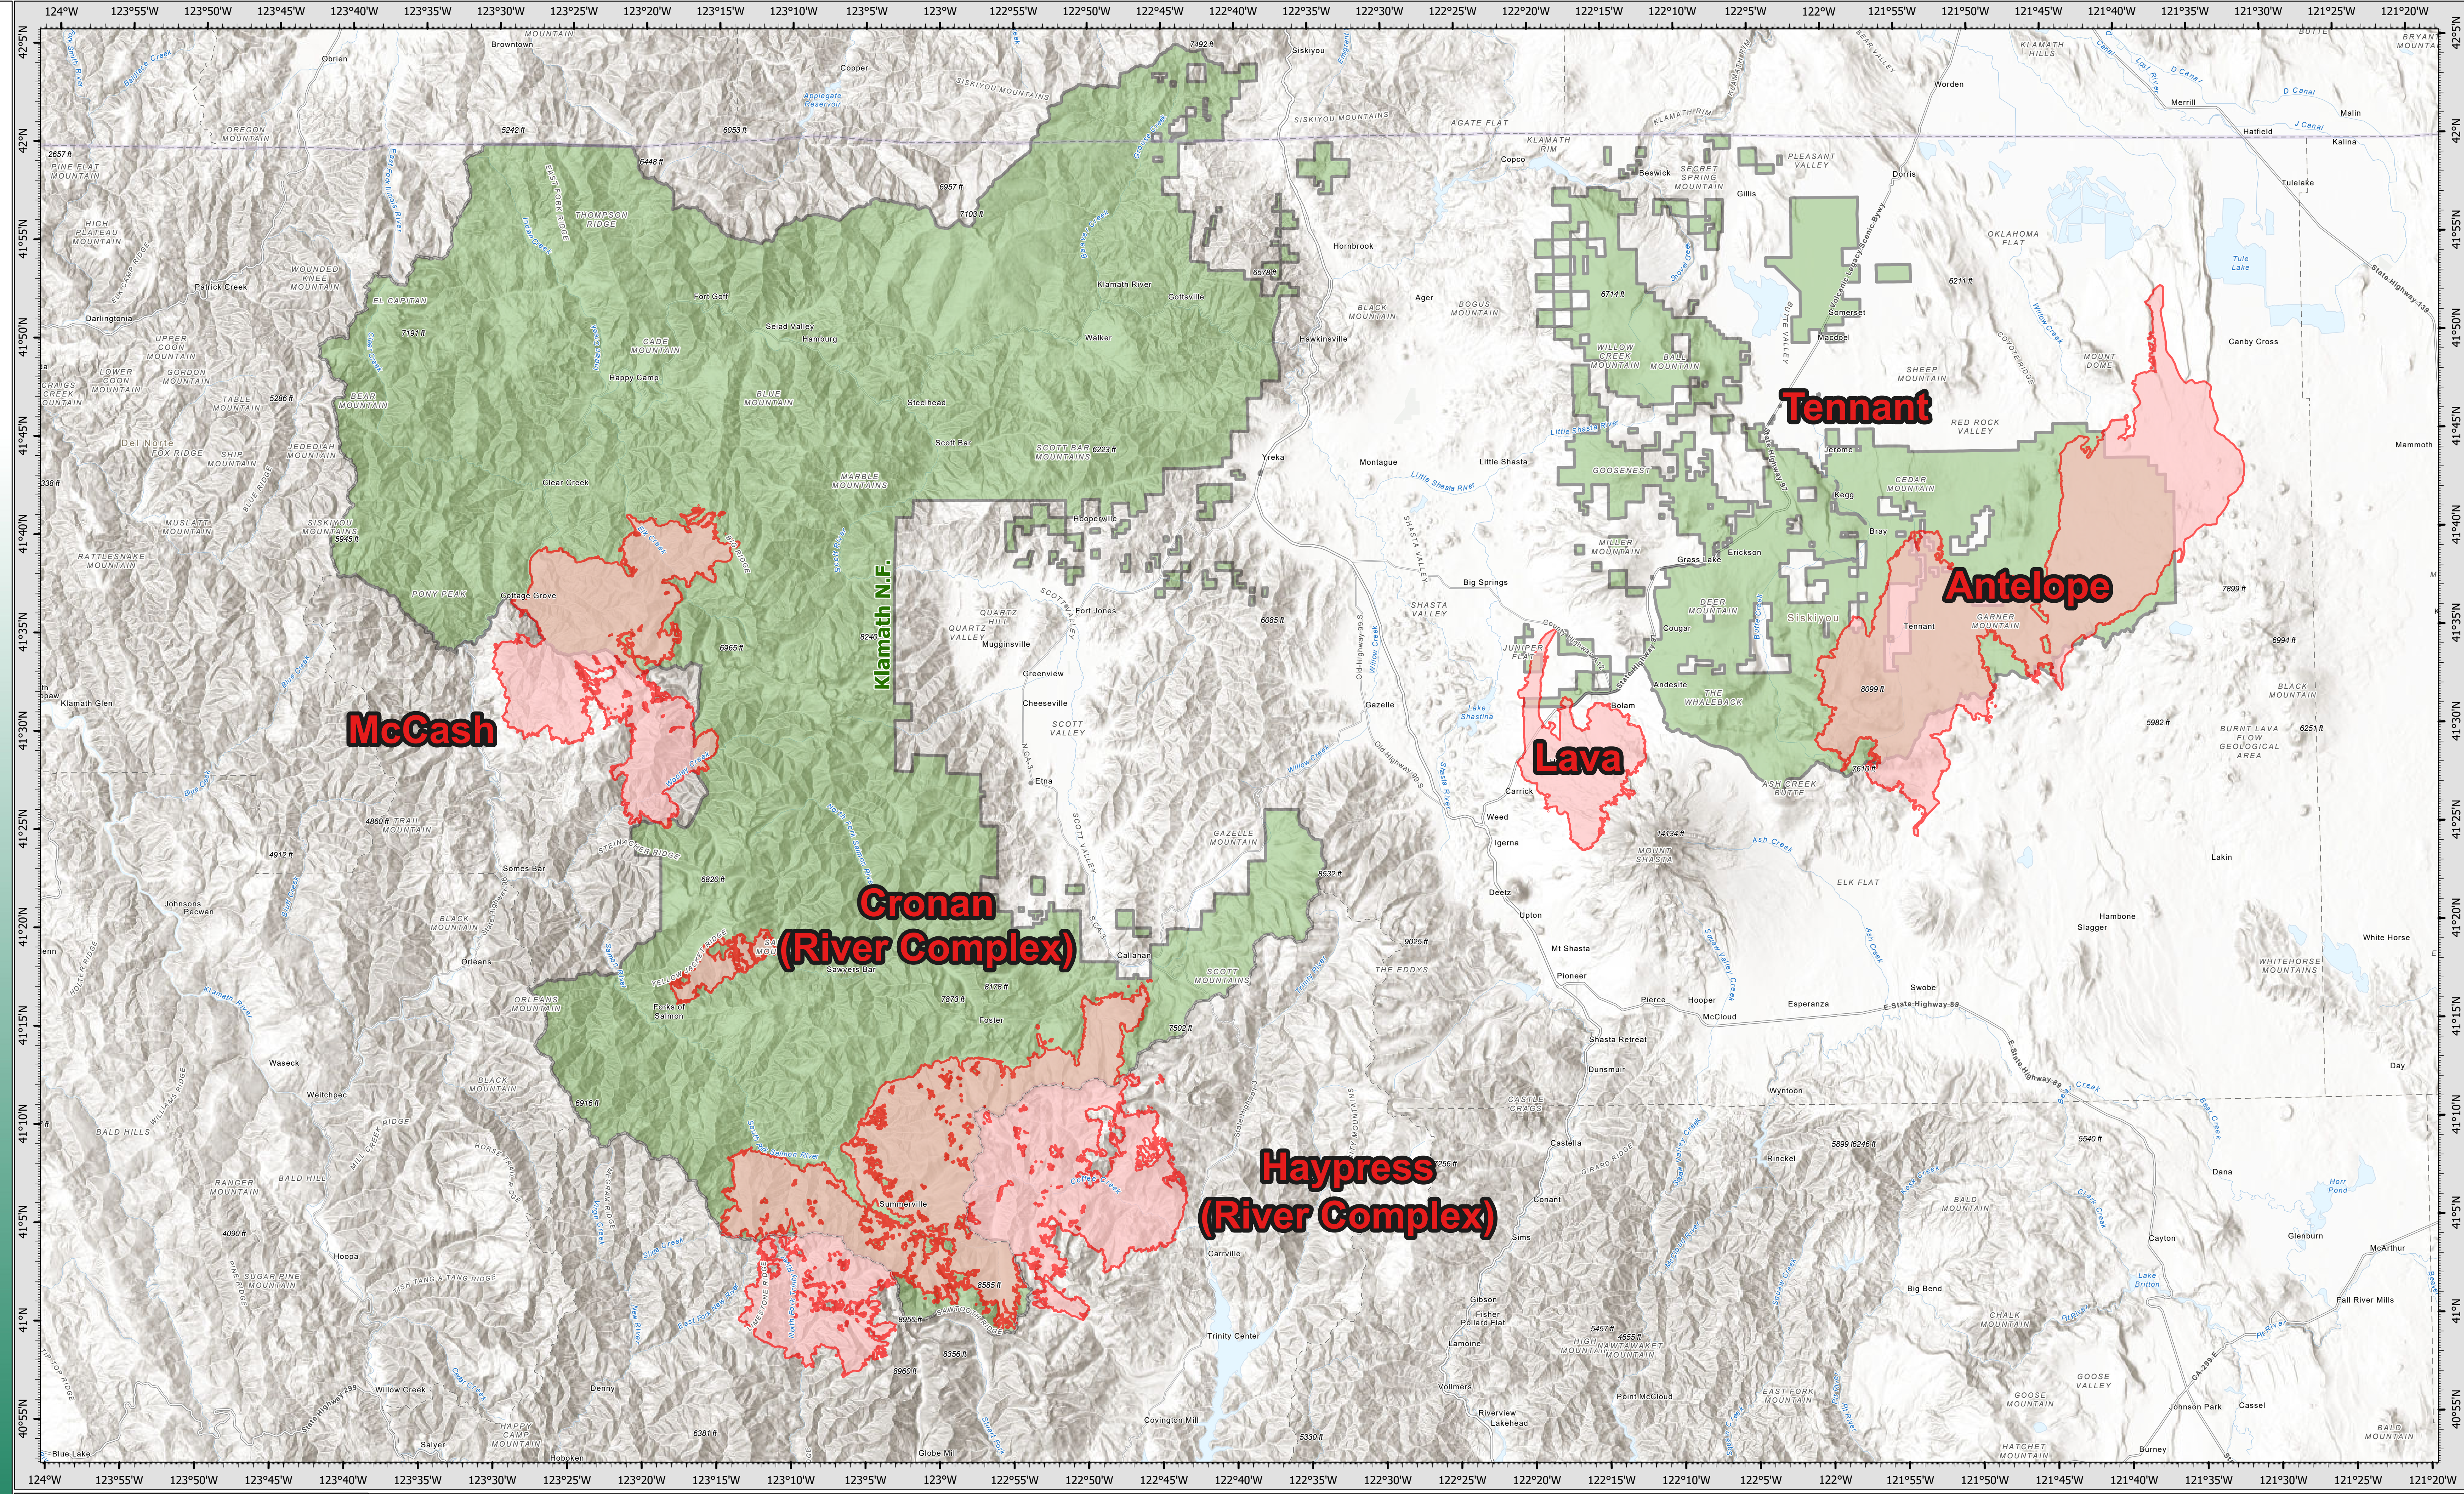

09/16/2021

Klamath National Forest Fires

River Complex

CA-KNF-006385
09/16/2021

- National Forest Boundary
- Wildfire Daily Fire Perimeter

Fire Name	Current Acreage	Containment
River Complex	187,260	40%
Antelope	145,110	66%
McCash	77,228	10%
Lava	26,409	85%
Tennant	10,580	100%