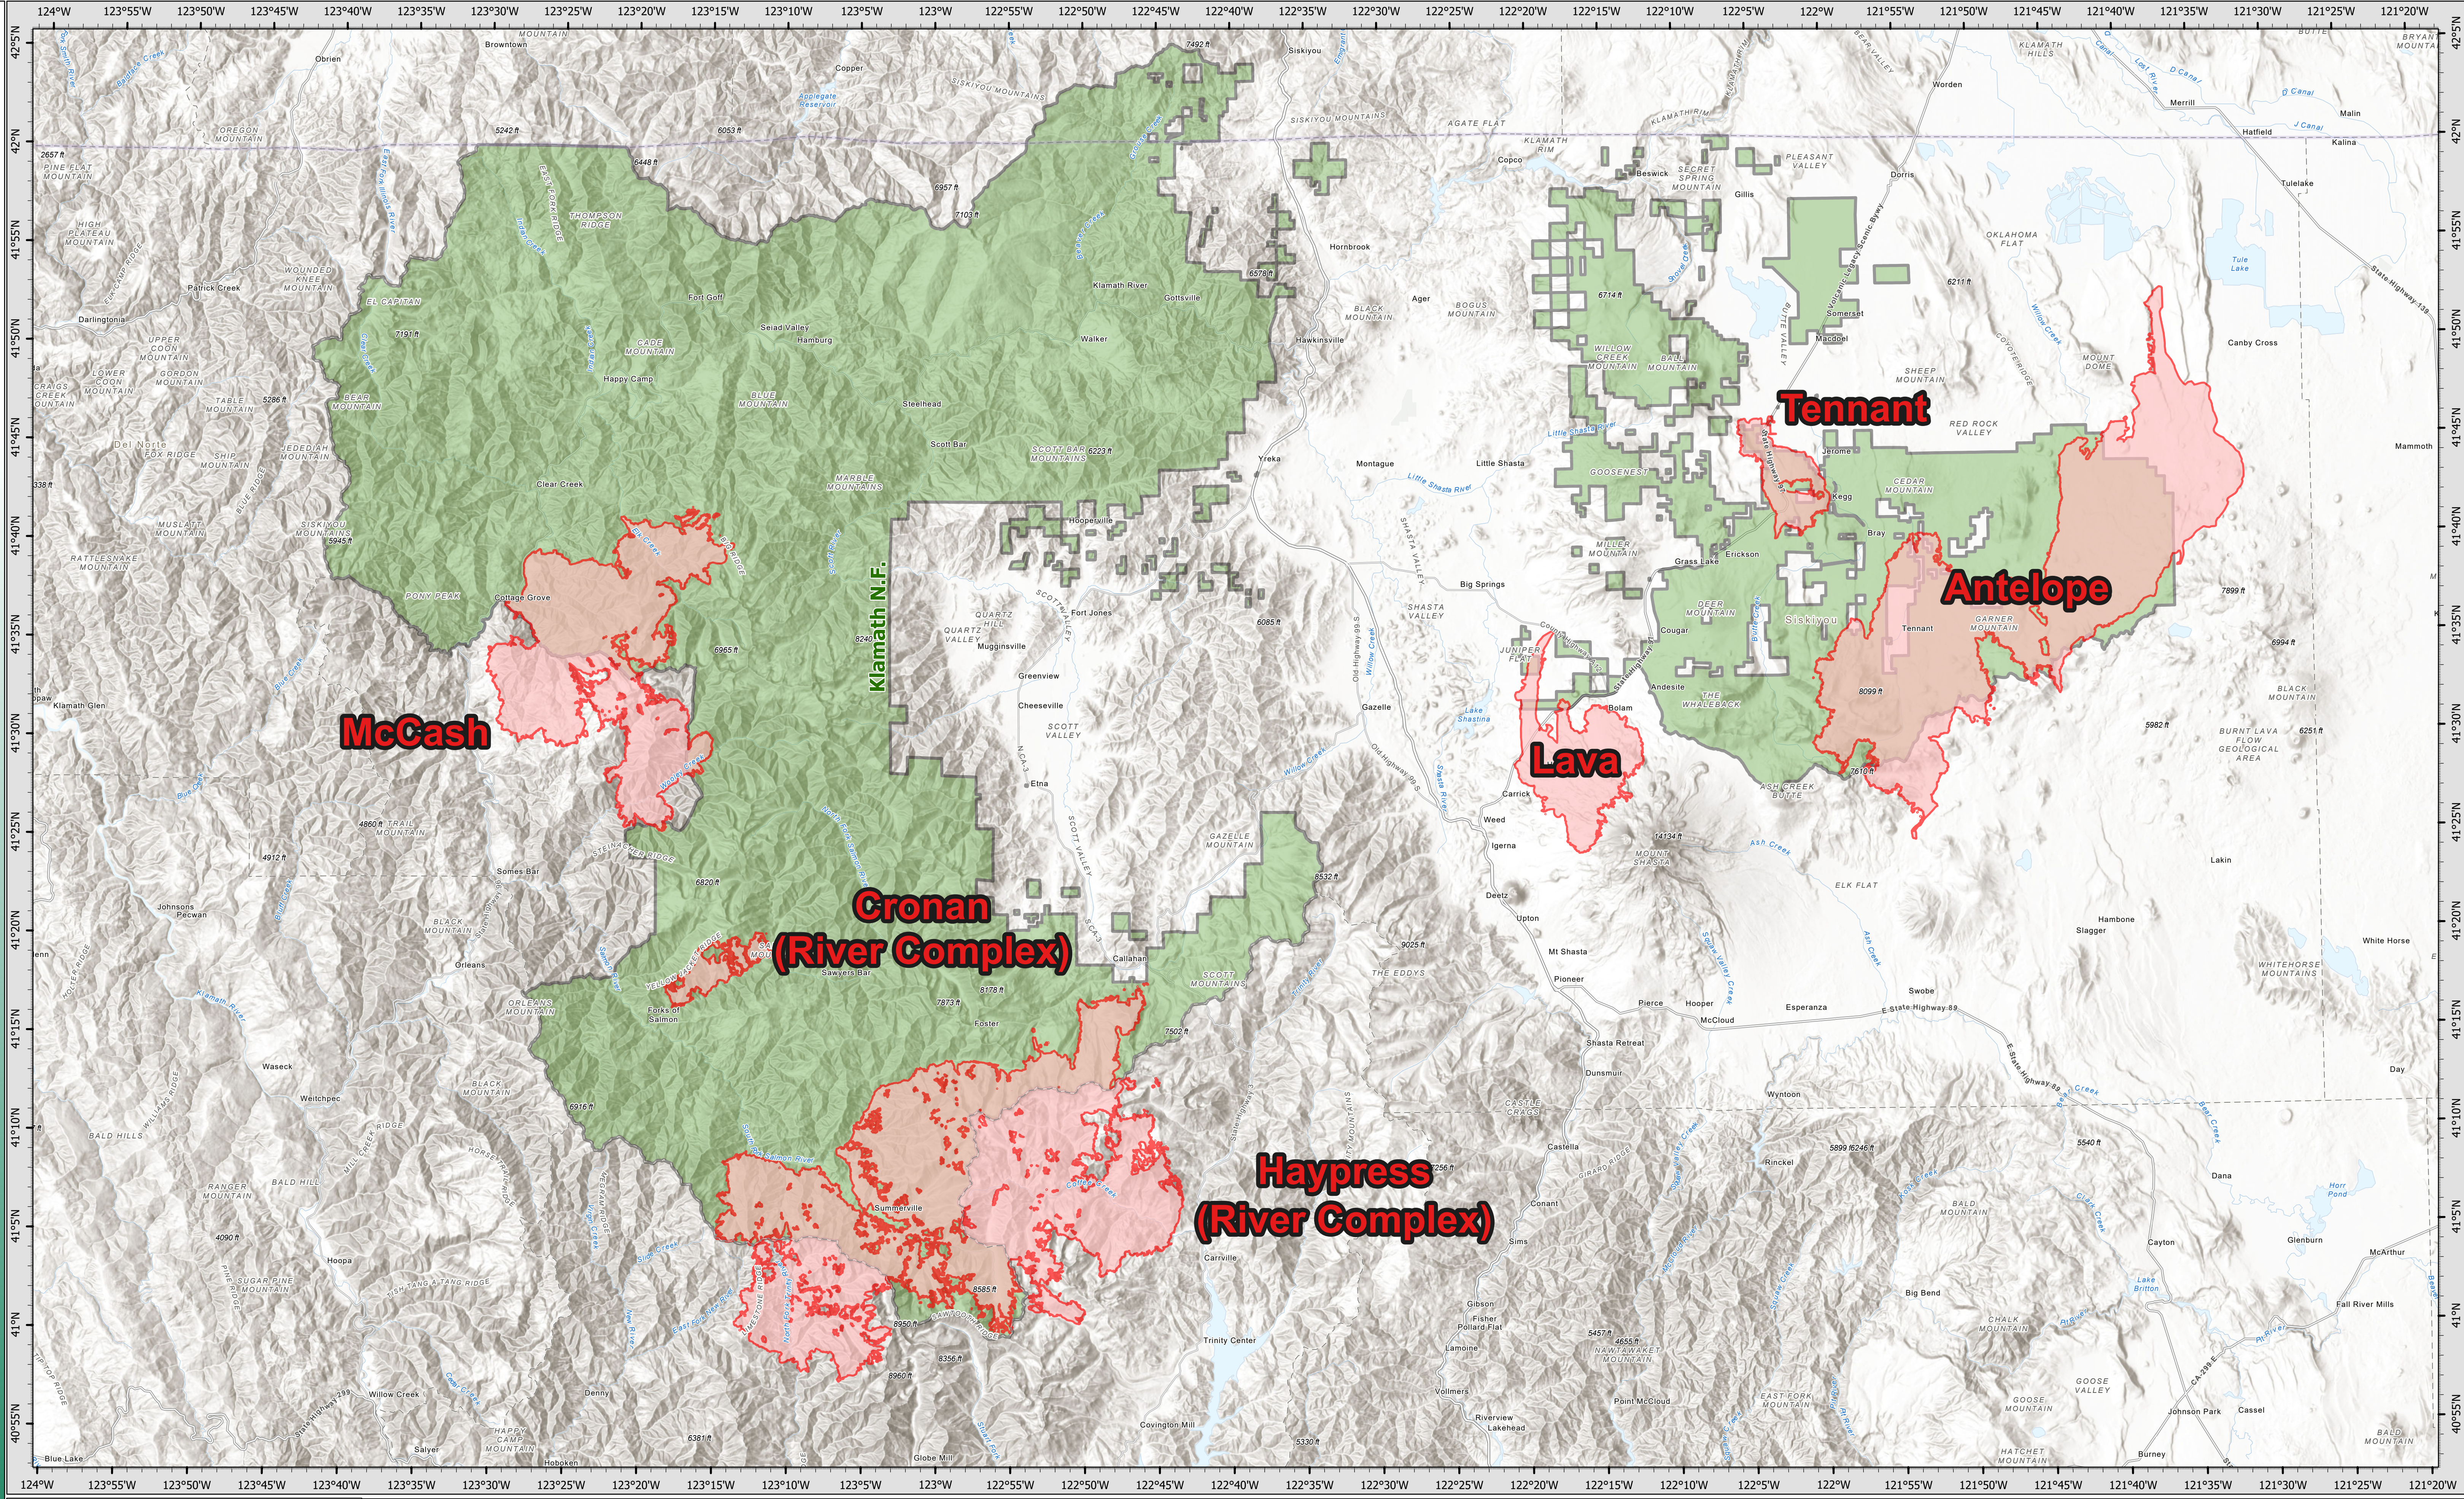

09/18/2021

Klamath National Forest Fires

River Complex

CA-KNF-006385
09/18/2021

- National Forest Boundary
- Wildfire Daily Fire Perimeter

Fire Name	Current Acreage	Containment
River Complex	190,884	45%
Antelope	145,204	73%
McCash	82,471	26%
Lava	26,409	85%
Tennant	10,580	100%