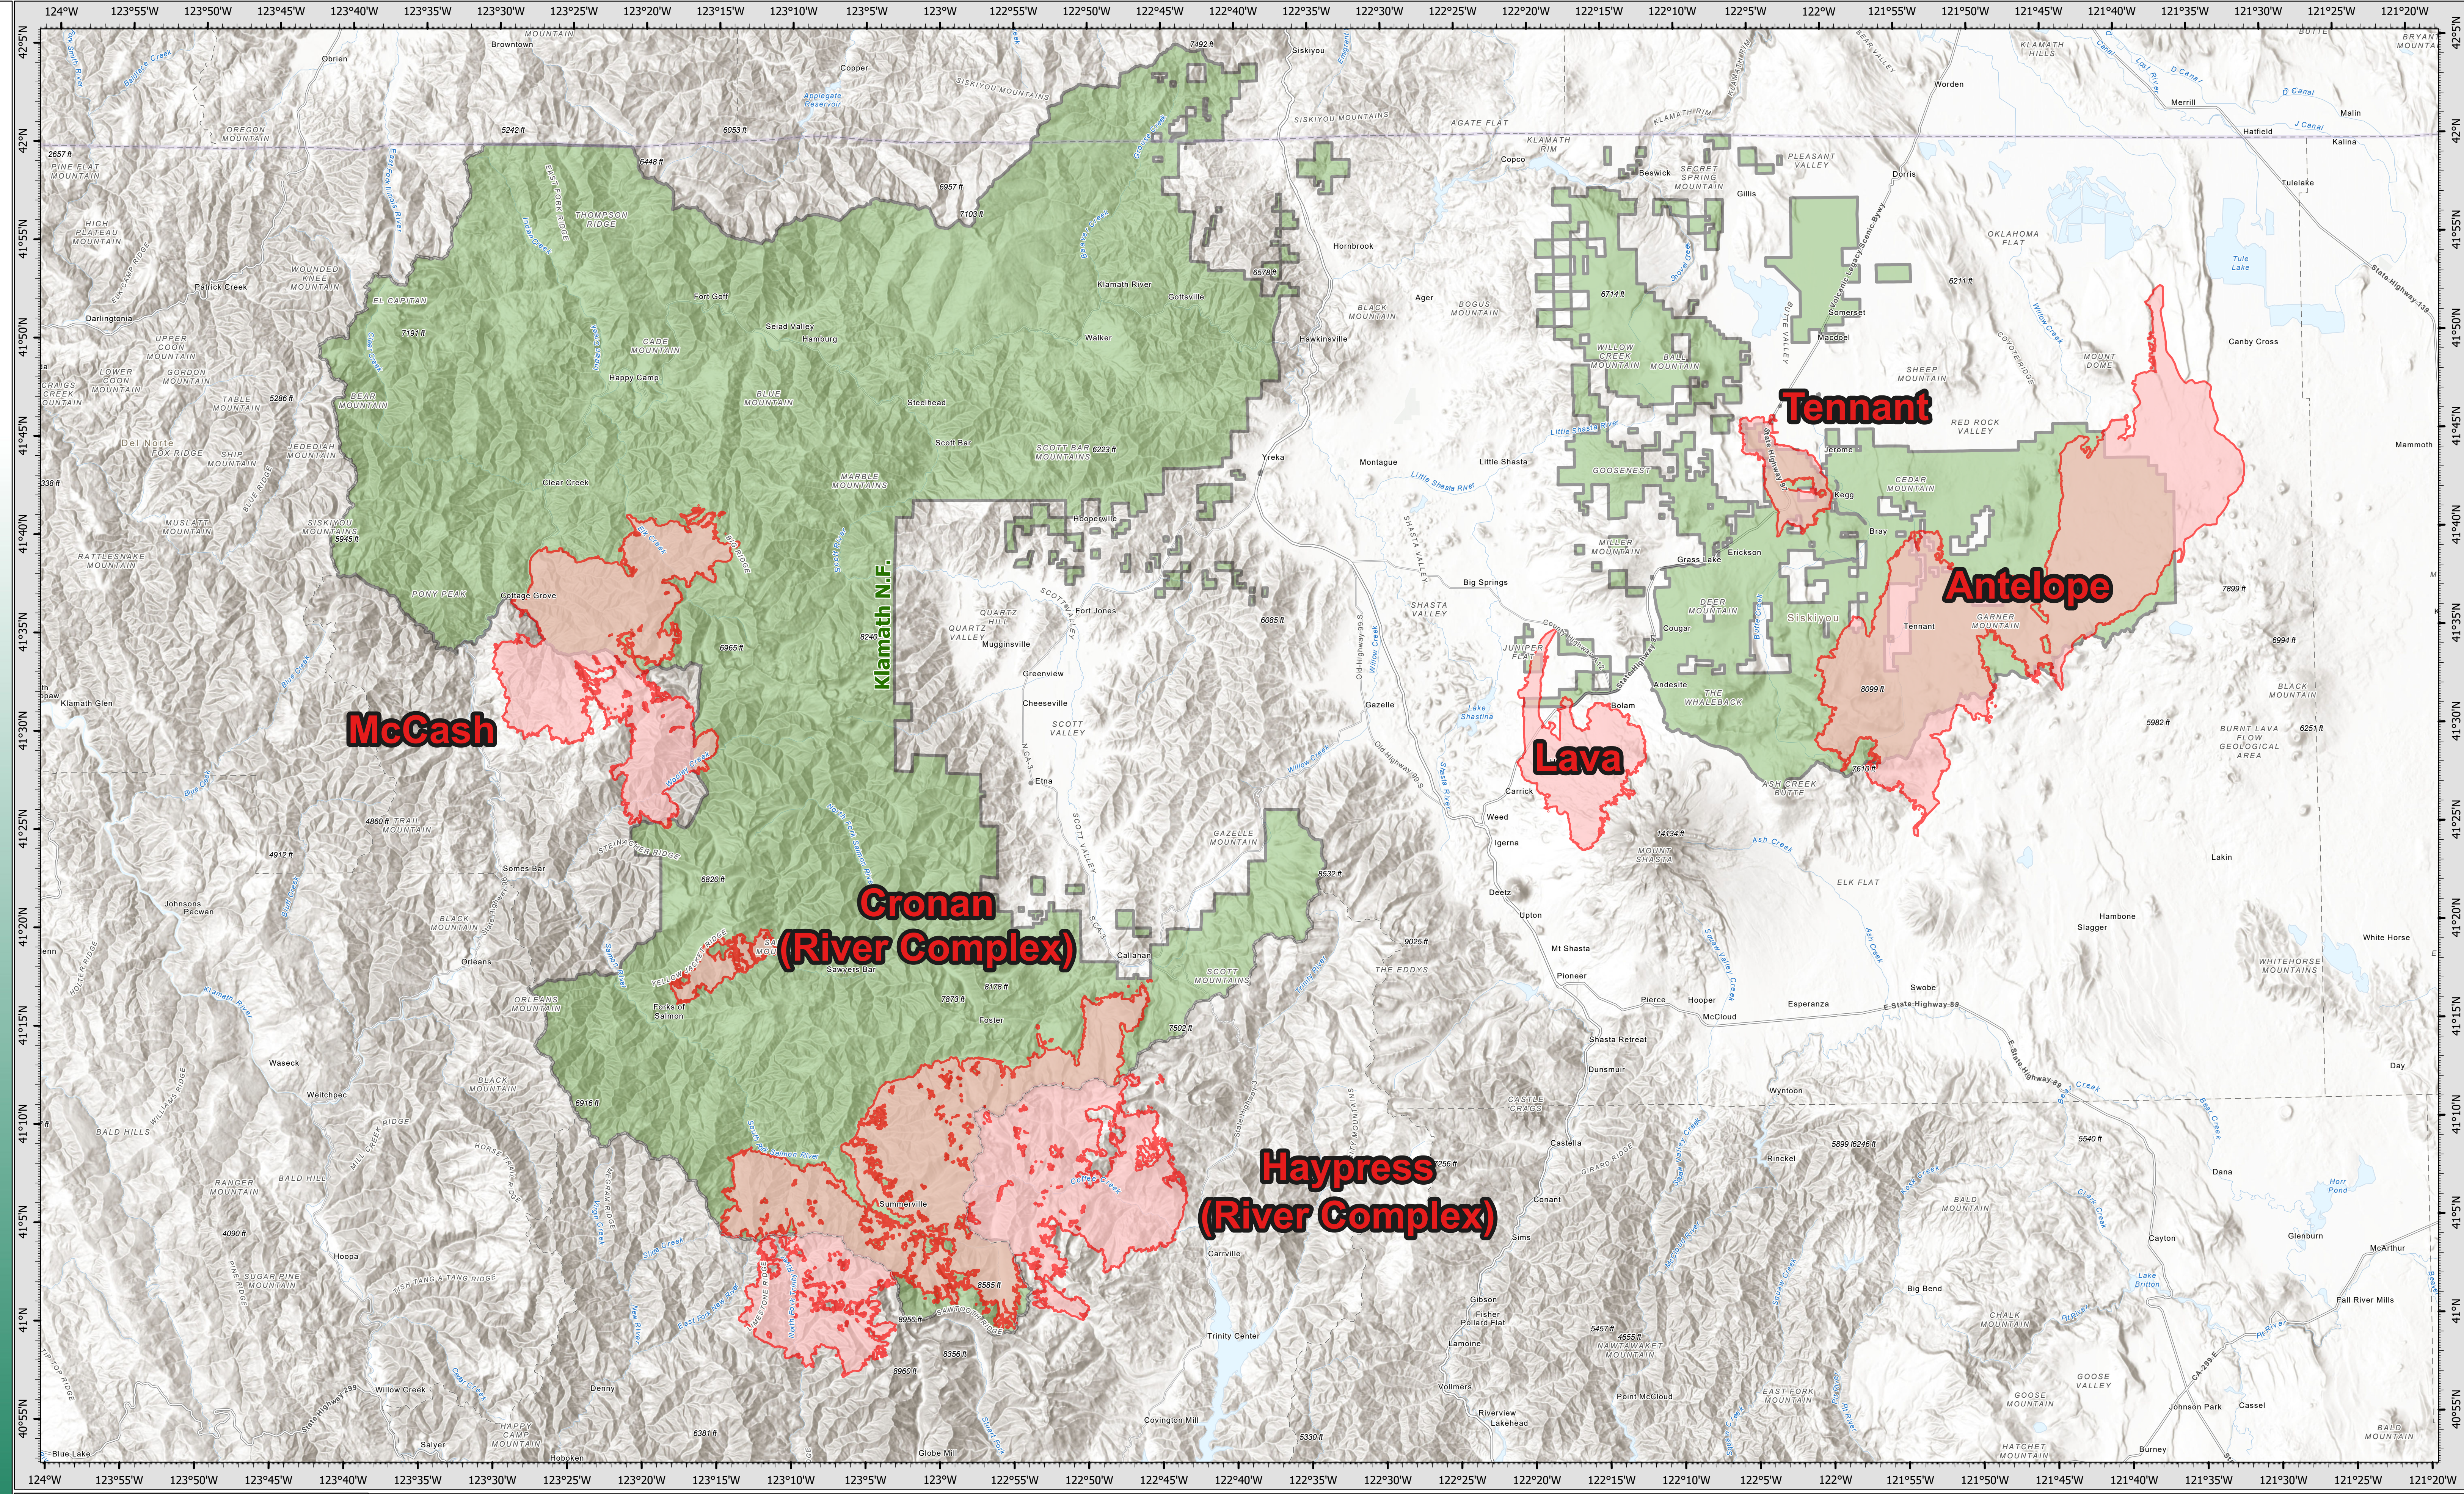

09/19/2021

Klamath National Forest Fires

River Complex

CA-KNF-006385
09/19/2021

- National Forest Boundary
- Wildfire Daily Fire Perimeter

Fire Name	Current Acreage	Containment
River Complex	195,779	45%
Antelope	145,243	73%
McCash	84,471	22%
Lava	26,409	85%
Tennant	10,580	100%