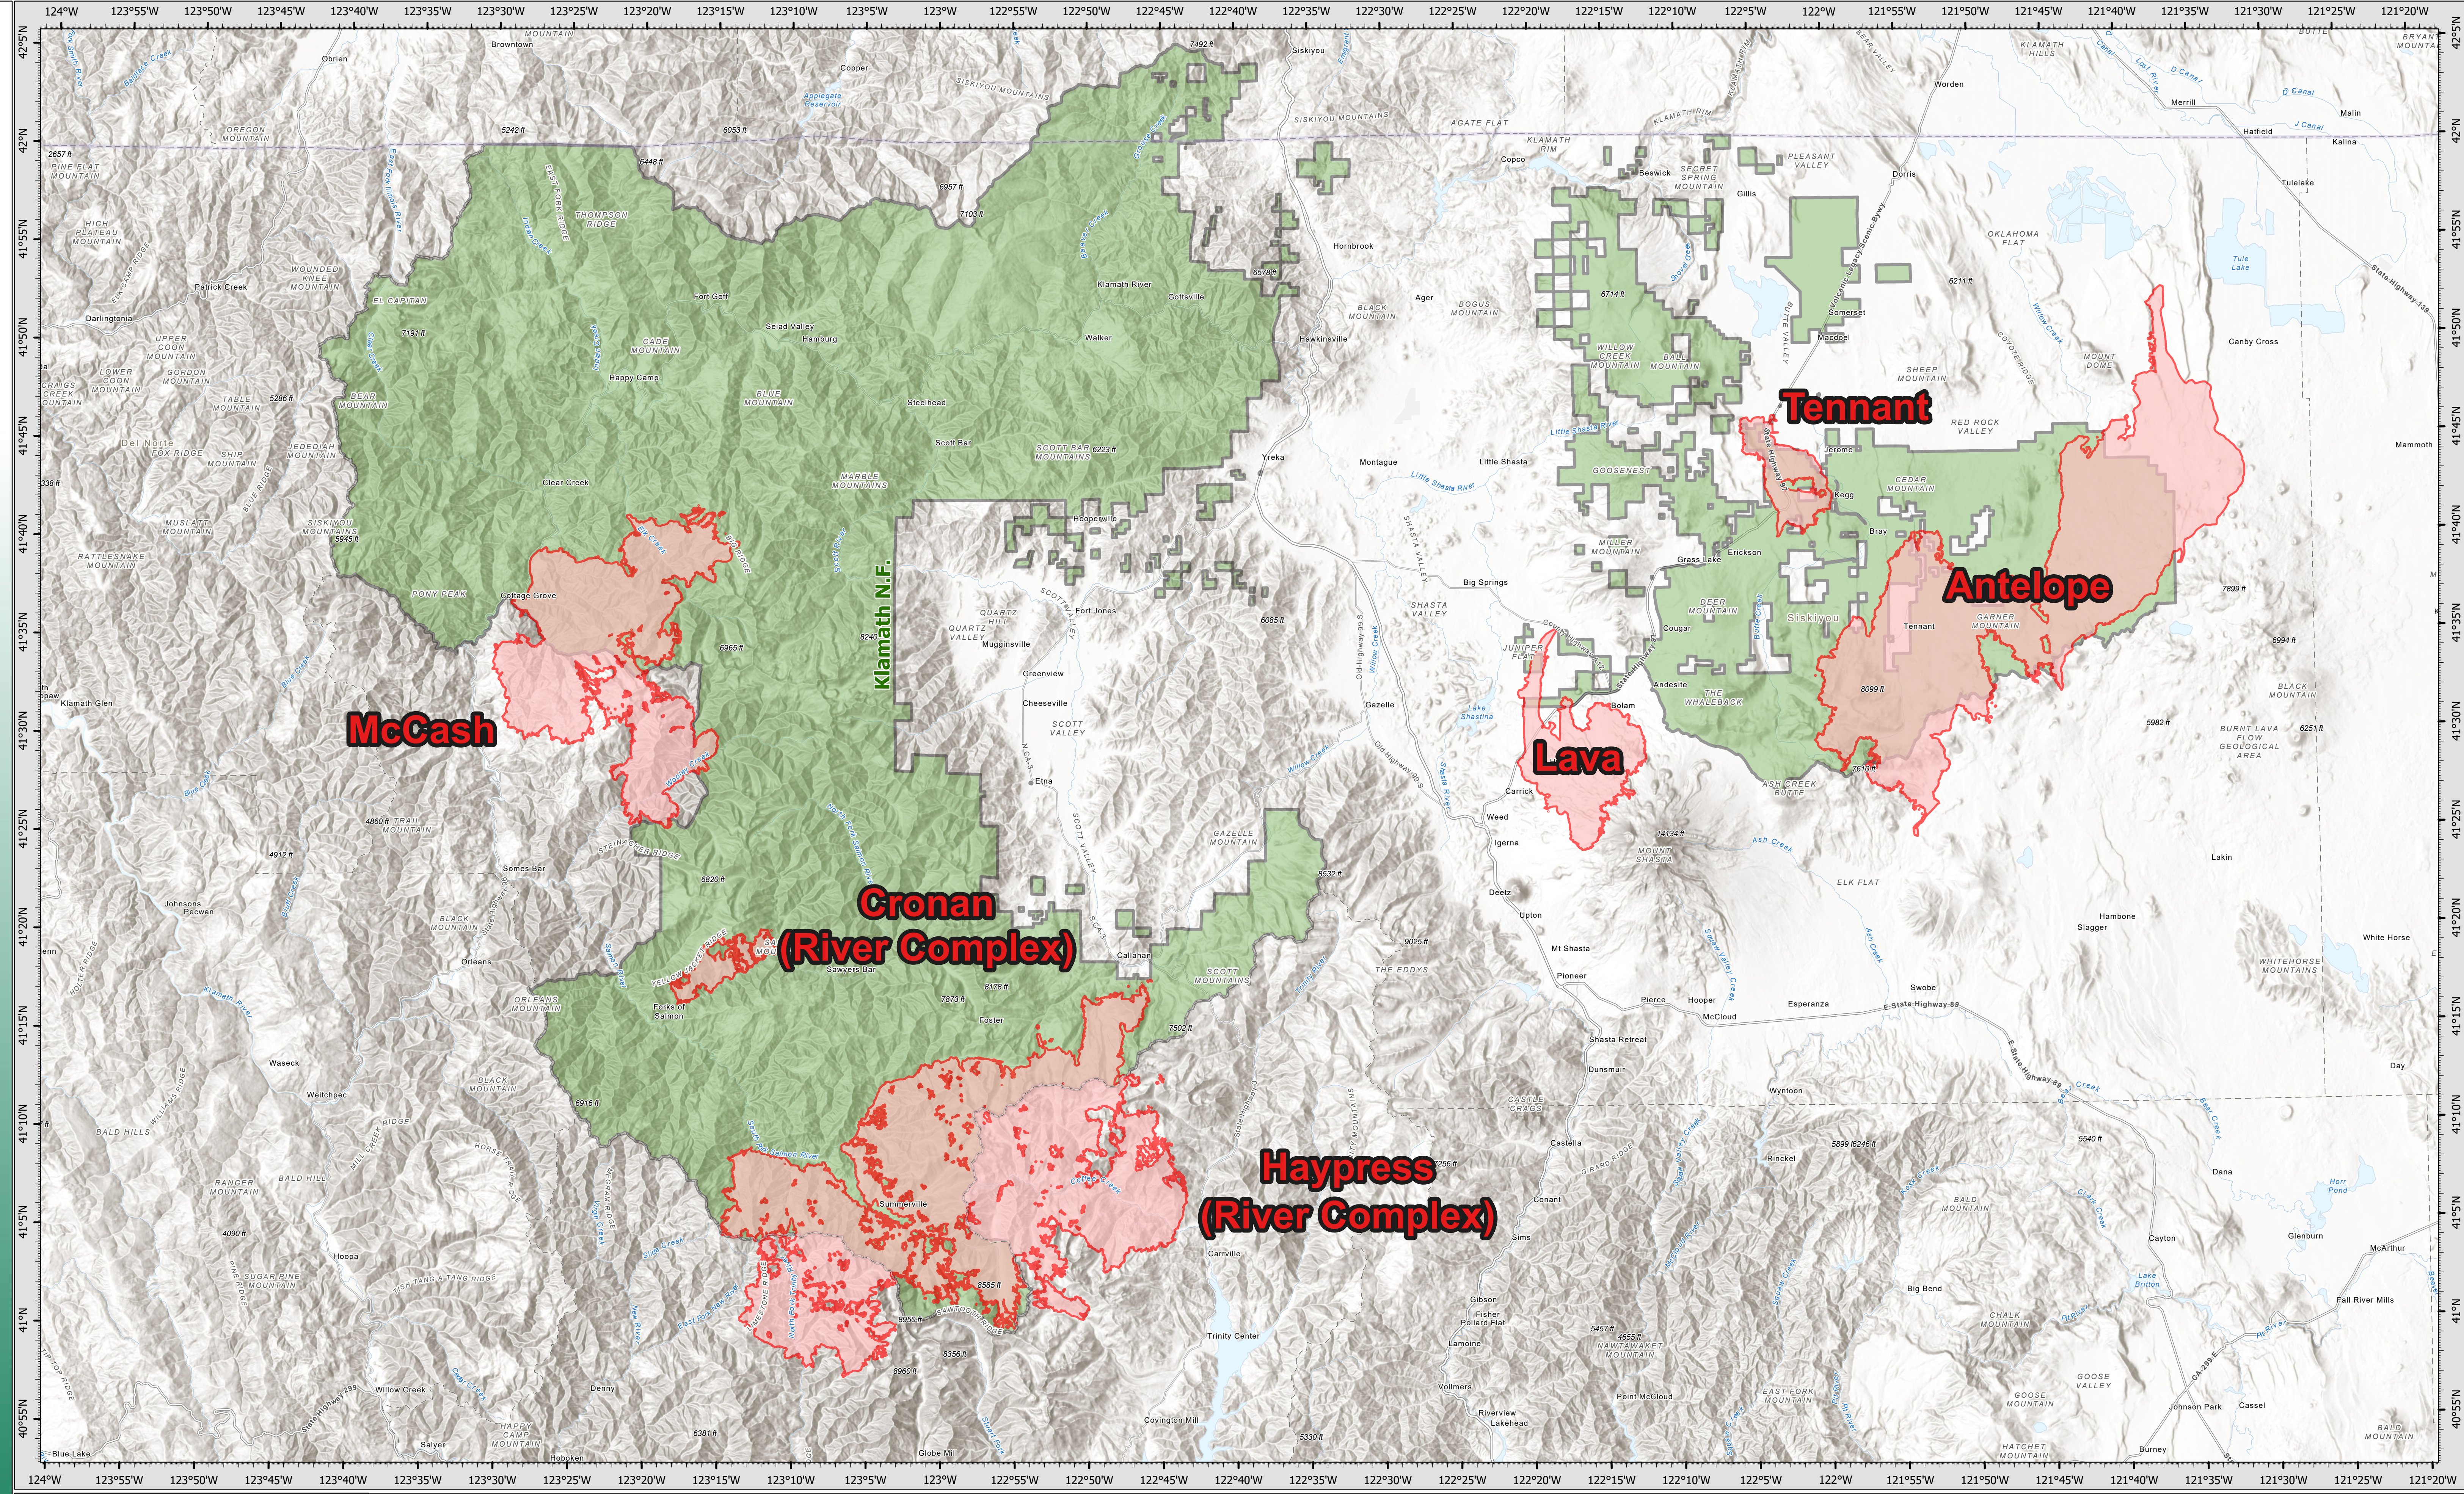

09/22/2021

Klamath National Forest Fires

**River Complex**

CA-KNF-006385  
09/22/2021

- National Forest Boundary
- Wildfire Daily Fire Perimeter

Fire Name	Current Acreage	Containment
River Complex	195,993	50%
Antelope	145,632	88%
McCash	88,947	22%
Lava	26,409	85%
Tennant	10,580	100%