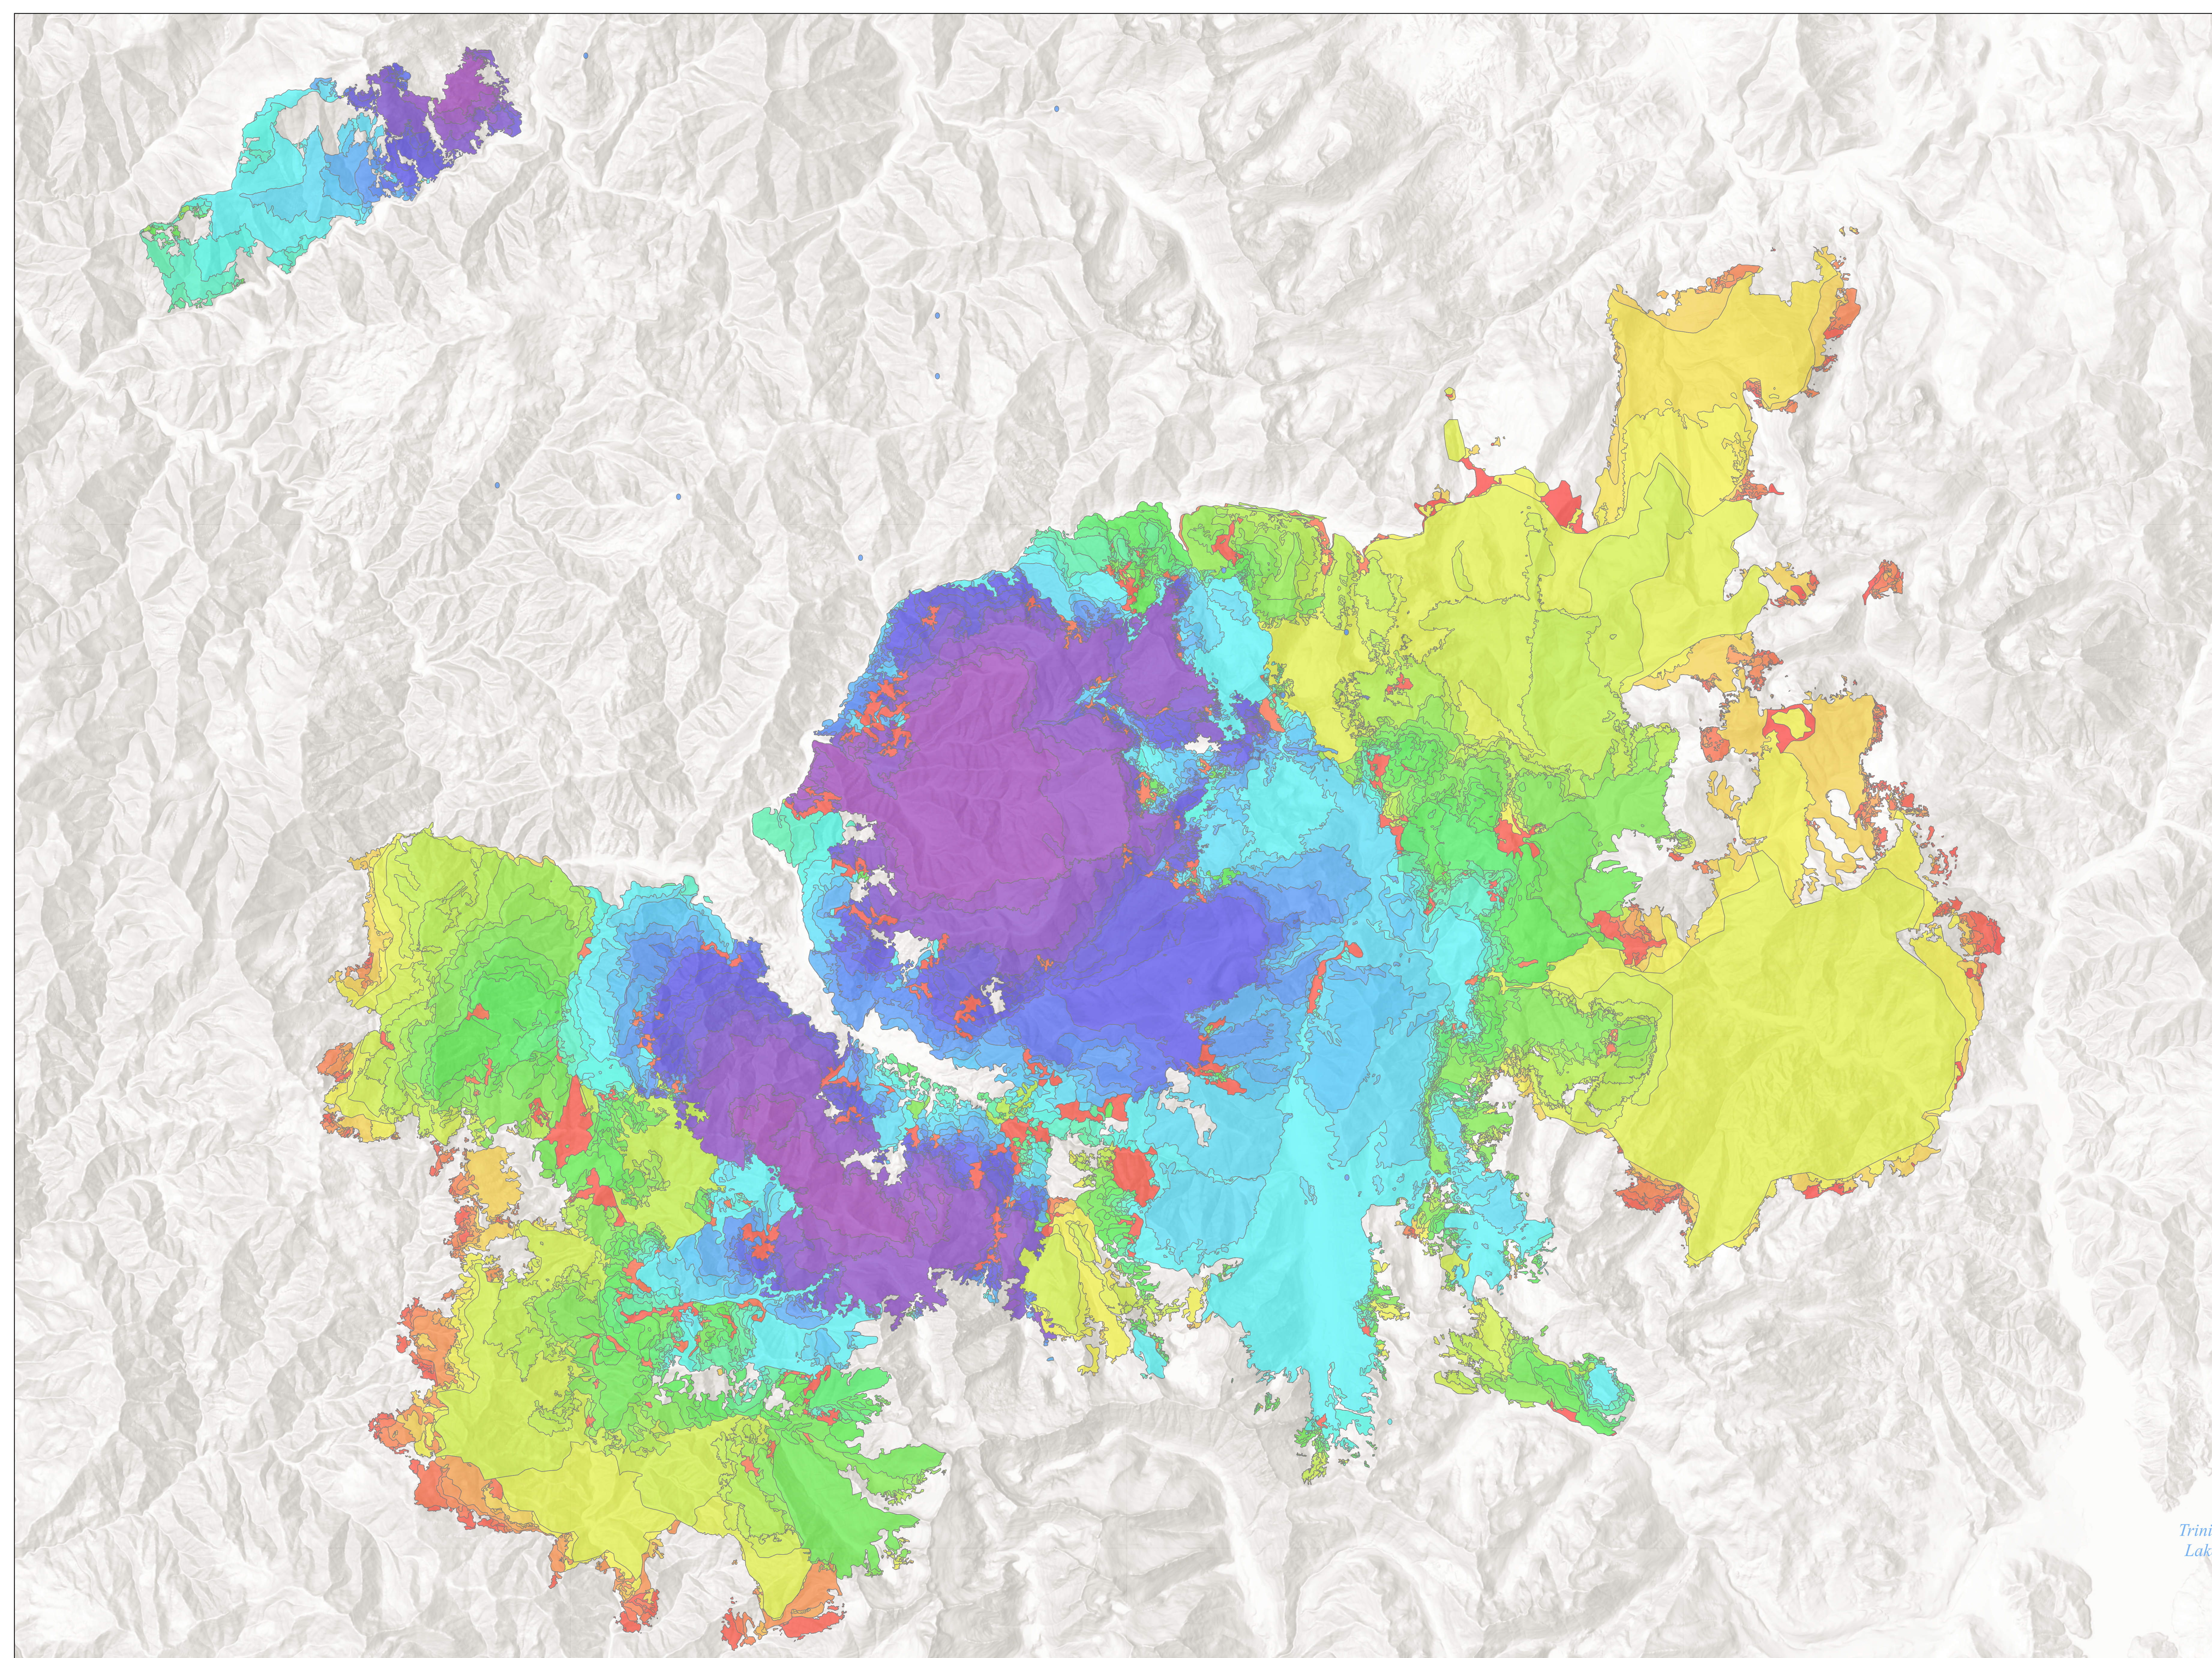

PROGRESSION

River Complex
CA-KNF-006385

08/03/2021-09/21/2021

Acreage by date

08/03, 7824ac
08/04, 3822ac
08/06, 9128ac
08/08, 4393ac
08/09, 1878ac
08/10, 1612ac
08/11, 2302ac
08/12, 1611ac
08/13, 4293ac
08/14, 2399ac
08/15, 1673ac
08/16, 3111ac
08/17, 4053ac
08/18, 4971ac
08/19, 11239ac
08/20, 16105ac
08/21, 2740ac
08/22, 2088ac
08/23, 1277ac
08/24, 1258ac
08/25, 903ac
08/26, 2280ac
08/27, 2592ac
08/28, 3203ac
08/29, 2095ac
08/30, 6178ac
09/01, 7206ac
09/02, 2421ac
09/03, 1891ac
09/04, 4859ac
09/06, 7696ac
09/07, 12788ac
09/08, 26695ac
09/09, 6689ac
09/10, 4871ac
09/11, 6072ac
09/12, 182ac
09/13, 172ac
09/14, 702ac
09/15, 1429ac
09/16, 1055ac
09/17, 2030ac
09/18, 4895ac
09/19, 0ac
09/20, 210 ac
09/21, 665ac

Trinity
Lake

Miles
0 1

1:60,000

Last Updated
9/21/2021
21:29