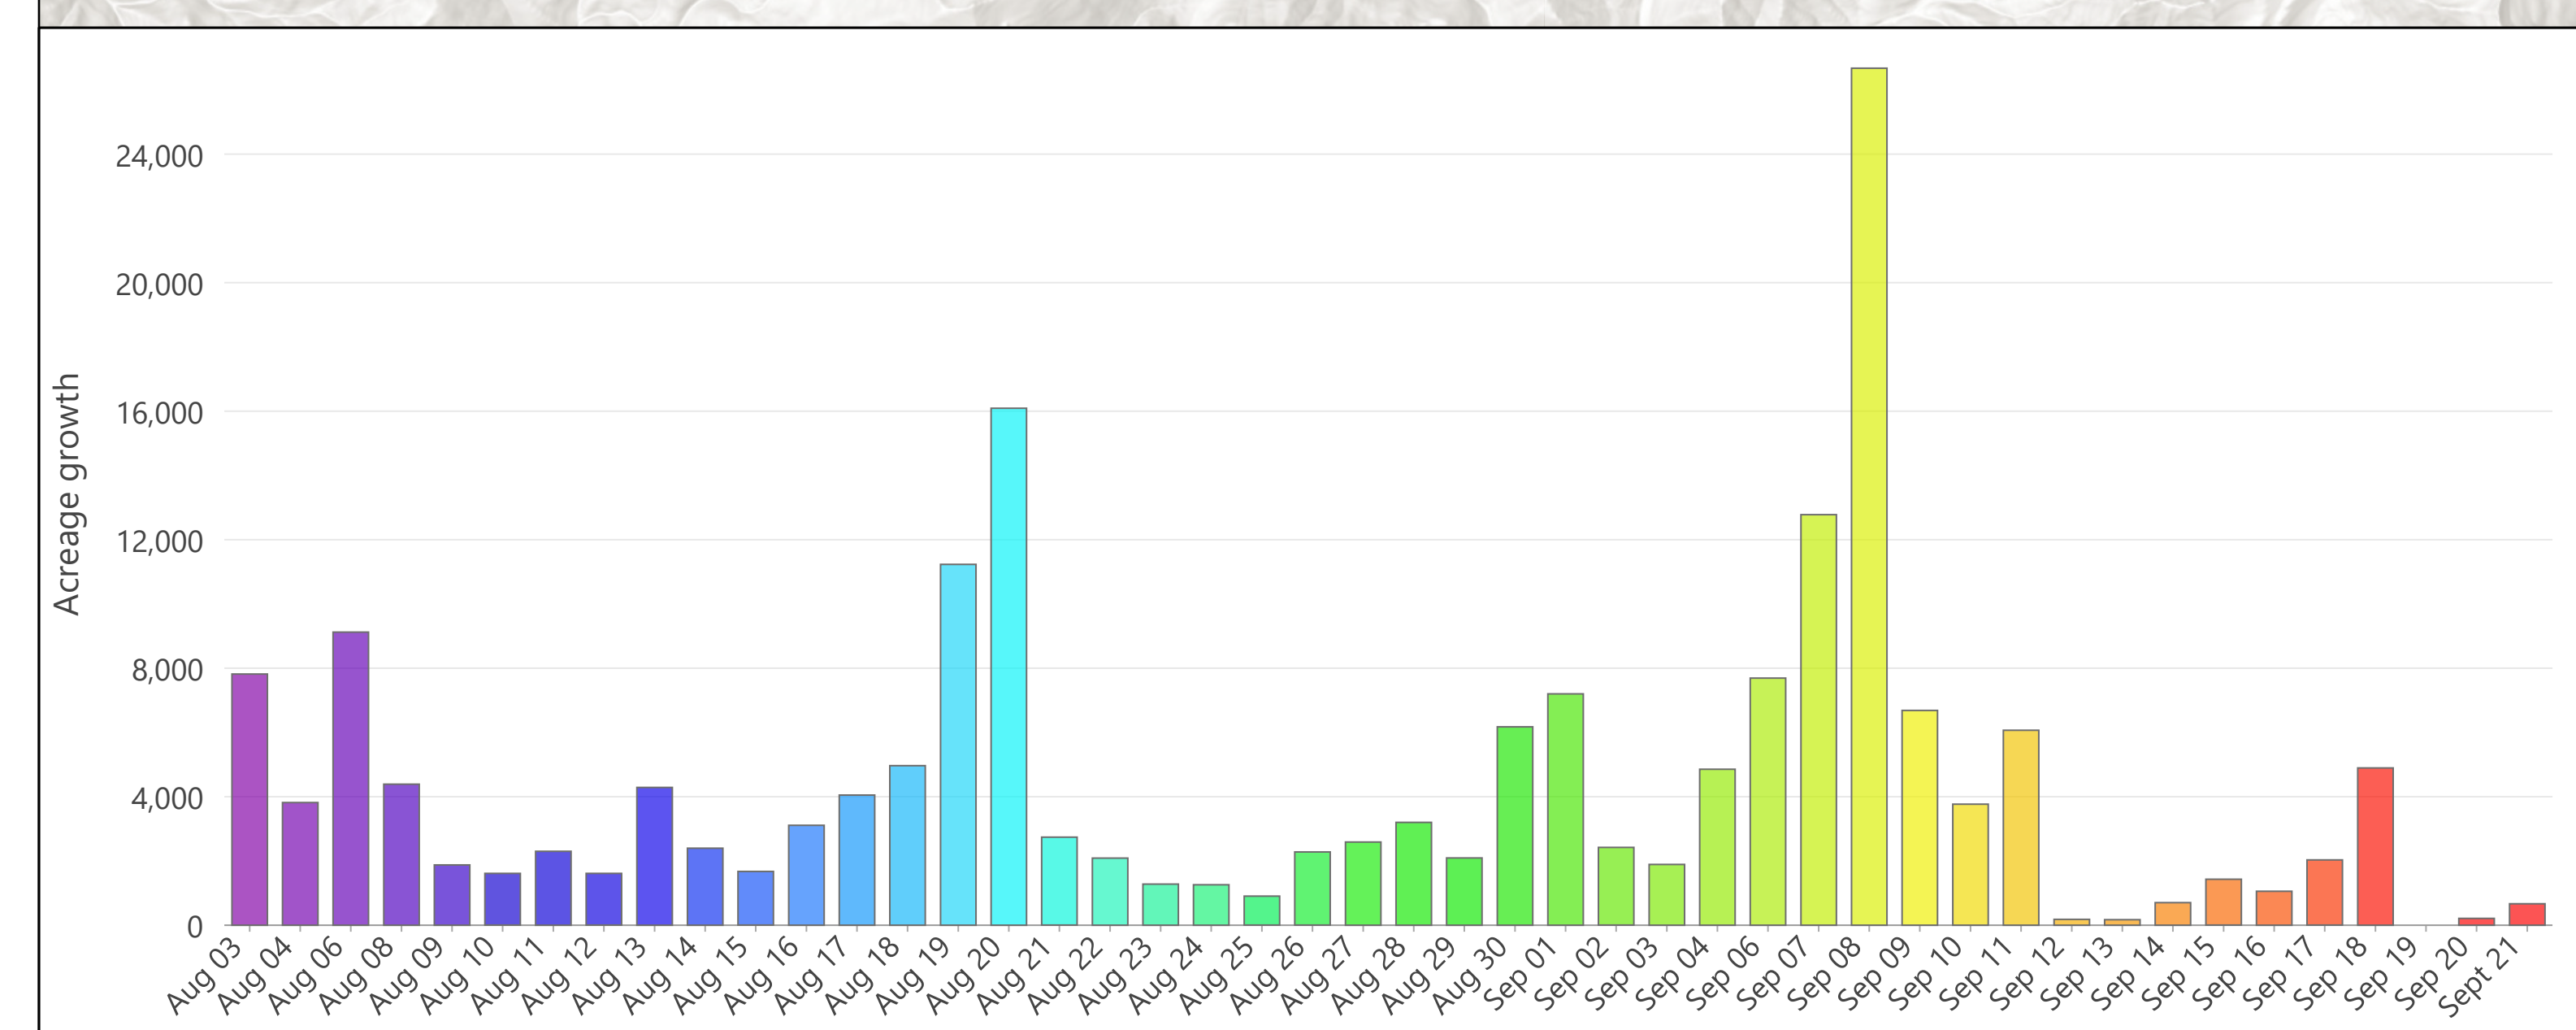

PROGRESSION

River Complex
CA-KNF-006385

08/03/2021-09/21/2021

Acreage by date

08/03, 7824ac
08/04, 3822ac
08/06, 9128ac
08/08, 4393ac
08/09, 1878ac
08/10, 1612ac
08/11, 2302ac
08/12, 1611ac
08/13, 4293ac
08/14, 2399ac
08/15, 1673ac
08/16, 3111ac
08/17, 4053ac
08/18, 4971ac
08/19, 11239ac
08/20, 16105ac
08/21, 2740ac
08/22, 2088ac
08/23, 1277ac
08/24, 1258ac
08/25, 903ac
08/26, 2280ac
08/27, 2592ac
08/28, 3203ac
08/29, 2095ac
08/30, 6178ac
09/01, 7206ac
09/02, 2421ac
09/03, 1891ac
09/04, 4859ac
09/06, 7696ac
09/07, 12788ac
09/08, 26695ac
09/09, 6689ac
09/10, 4871ac
09/11, 6072ac
09/12, 182ac
09/13, 172ac
09/14, 702ac
09/15, 1429ac
09/16, 1055ac
09/17, 2030ac
09/18, 4895ac
09/19, 0ac
09/20, 210 ac
09/21, 665ac

Trinity
Lake

Miles
0 1

1:60,000

Last Updated
9/21/2021
21:29