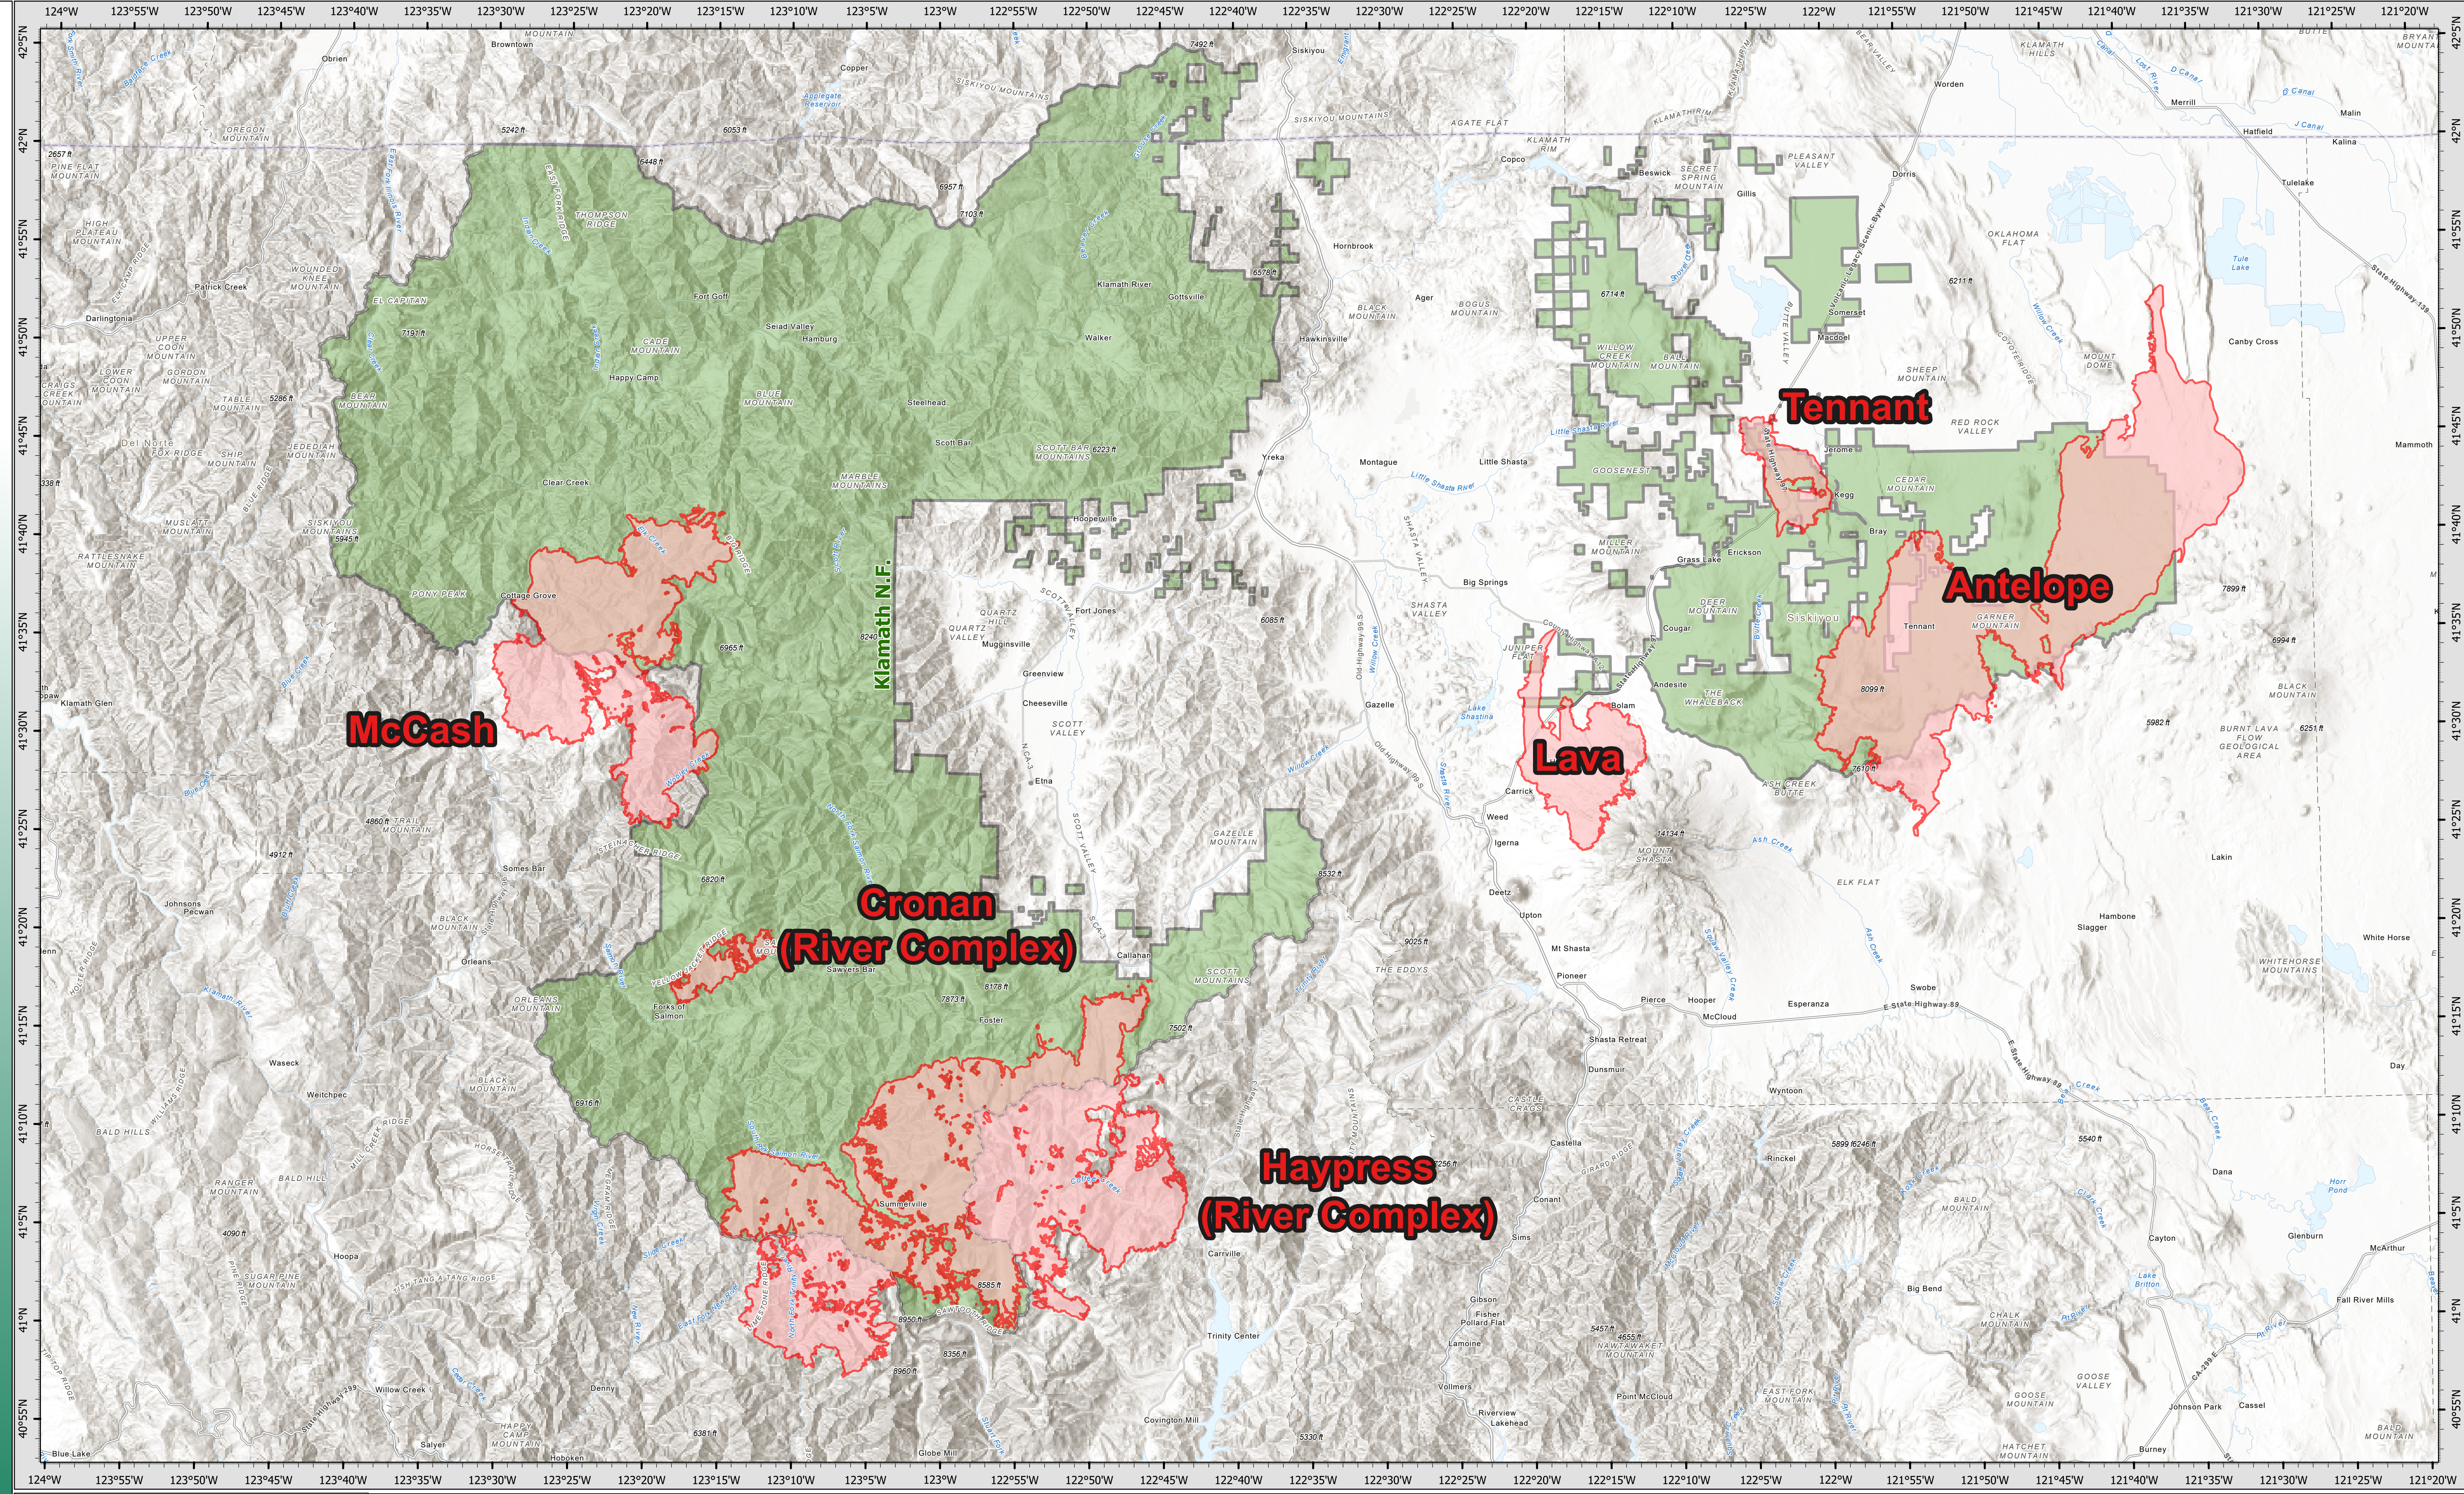

09/23/2021

Klamath National Forest Fires

River Complex

CA-KNF-006385
09/23/2021

- National Forest Boundary
- Wildfire Daily Fire Perimeter

Fire Name Current Acreage Containment

River Complex	196,299	55%
Antelope	145,632	95%
McCash	92,462	36%
Lava	26,409	85%
Tennant	10,580	100%