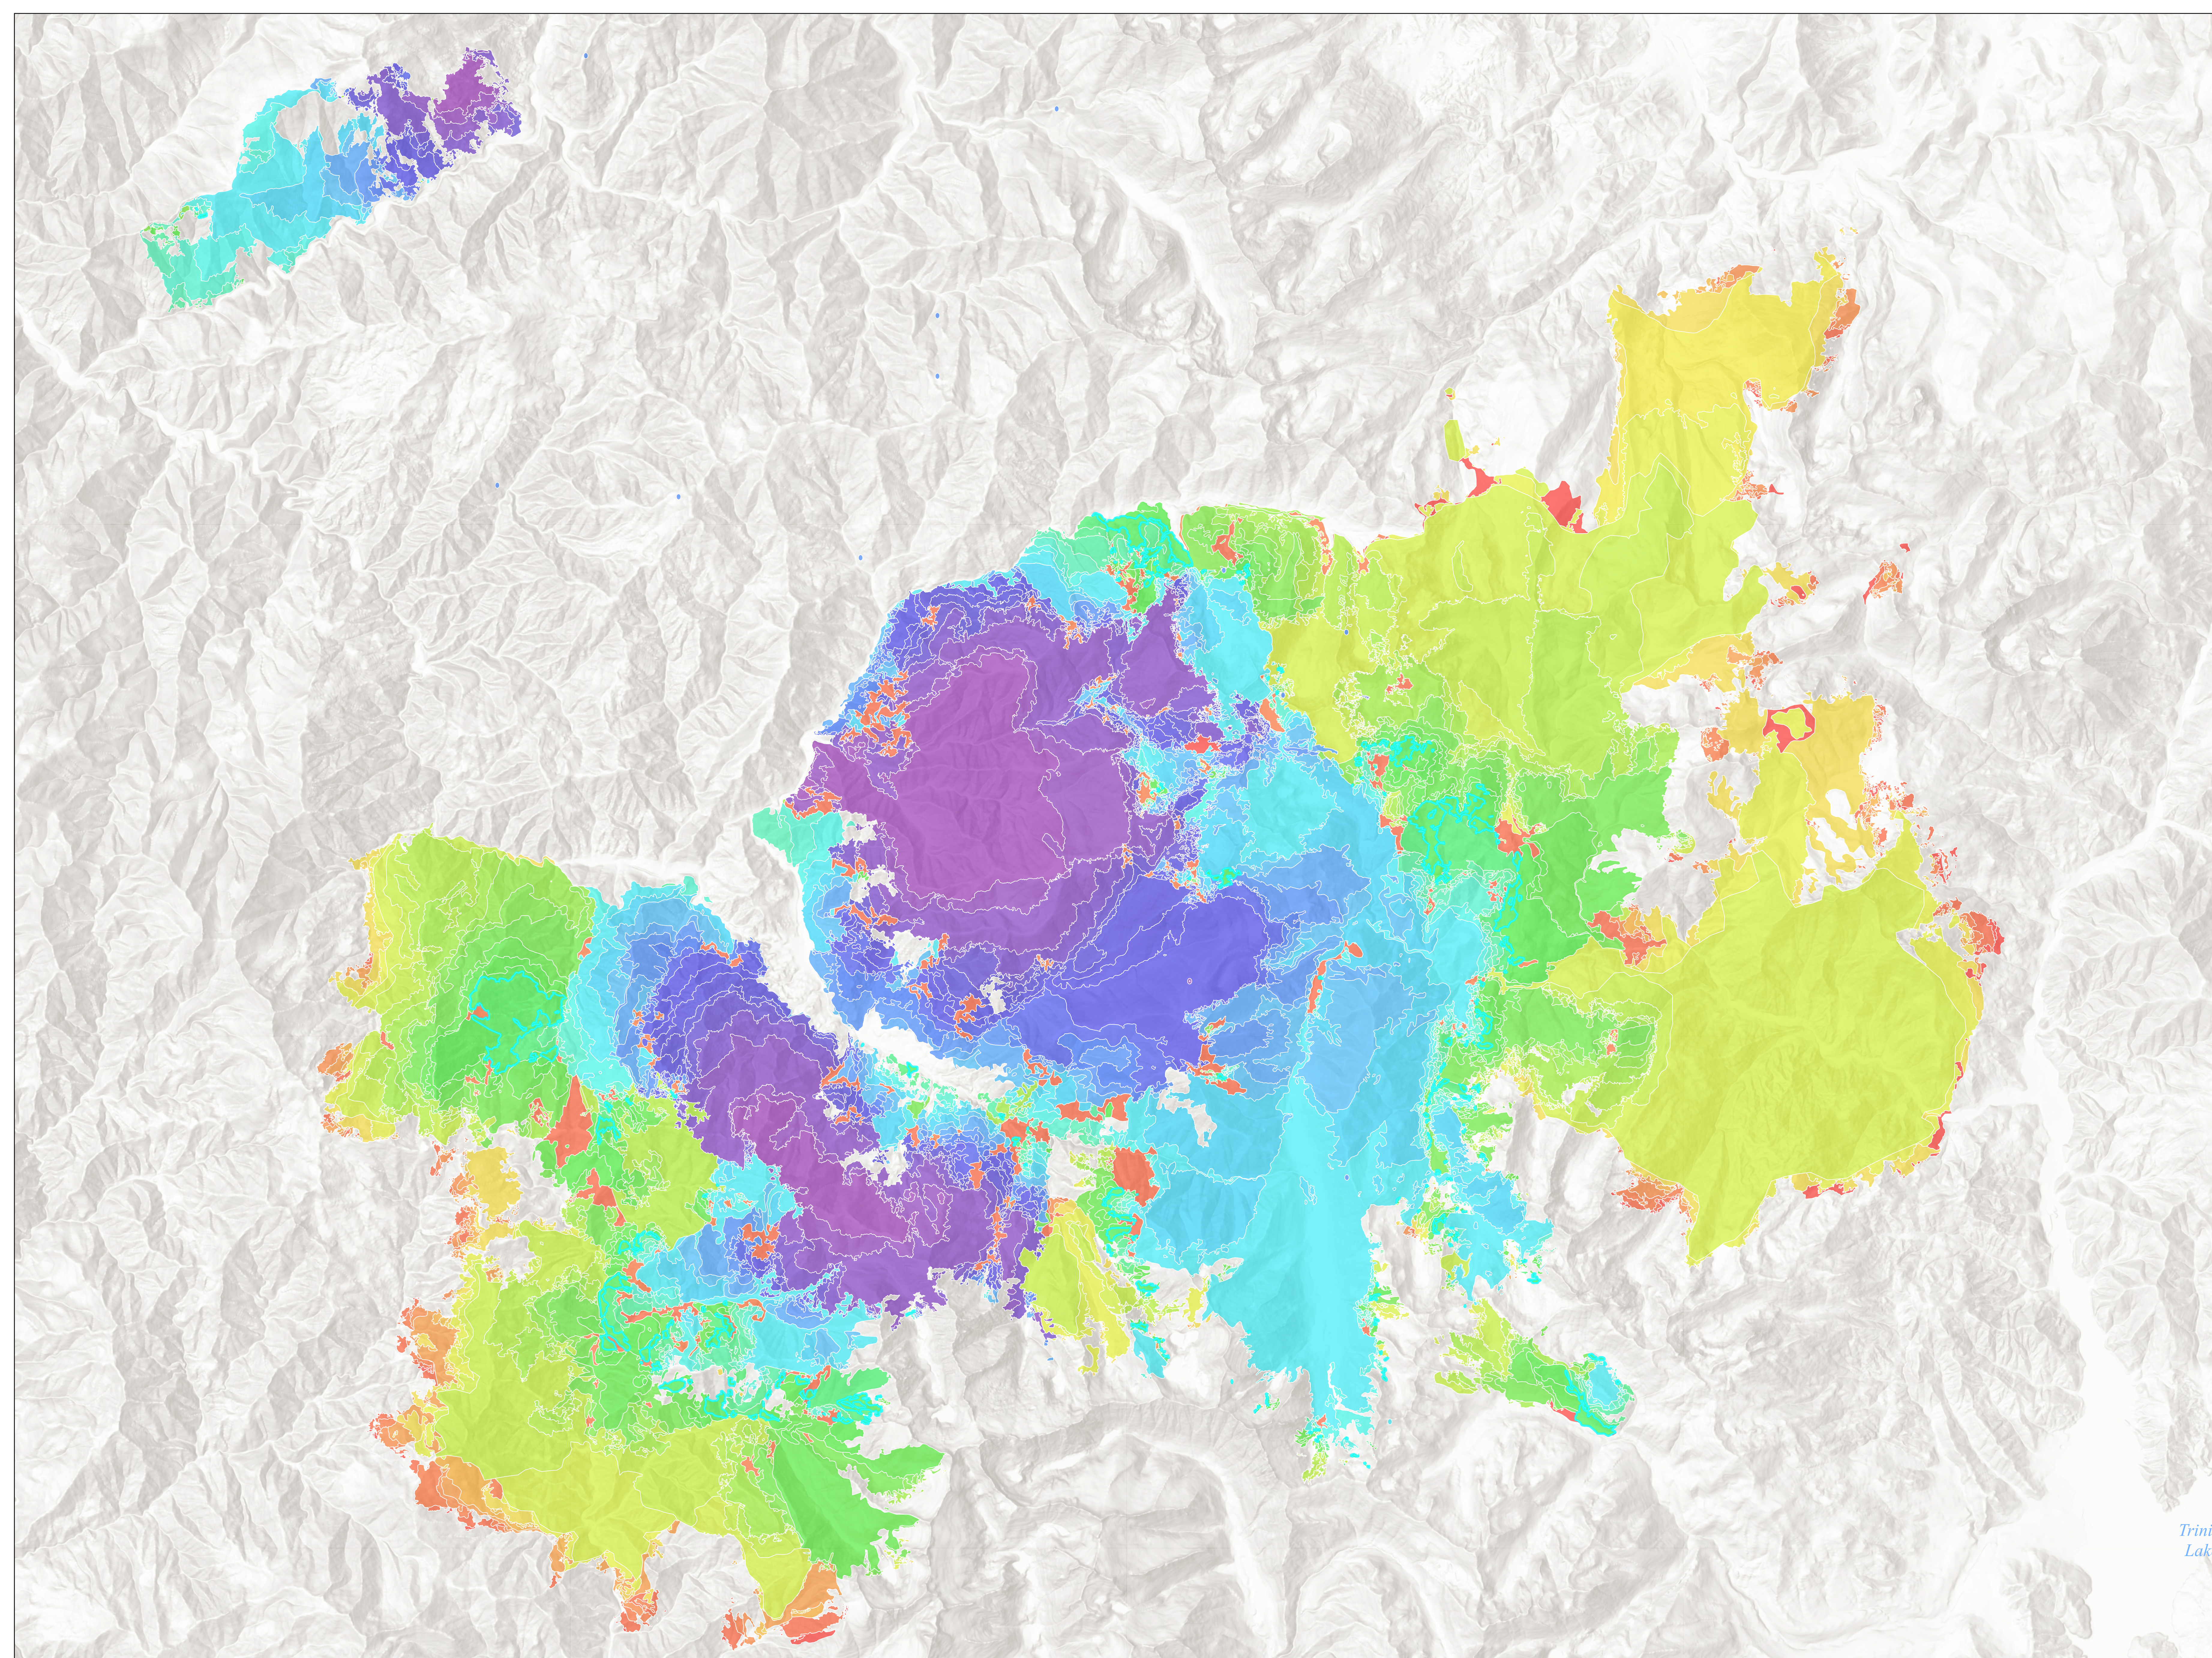

PROGRESSION

River Complex
CA-KNF-006385

08/03/2021-09/22/2021

Acreage by date

08/03, 7824ac
08/04, 3822ac
08/06, 9128ac
08/08, 4393ac
08/09, 1878ac
08/10, 1612ac
08/11, 2302ac
08/12, 1611ac
08/13, 4293ac
08/14, 2399ac
08/15, 1673ac
08/16, 3111ac
08/17, 4053ac
08/18, 4971ac
08/19, 11239ac
08/20, 16105ac
08/21, 2740ac
08/22, 2088ac
08/23, 1277ac
08/24, 1258ac
08/25, 903ac
08/26, 2280ac
08/27, 2592ac
08/28, 3203ac
08/29, 2095ac
08/30, 6178ac
09/01, 7206ac
09/02, 2421ac
09/03, 1891ac
09/04, 4859ac
09/06, 7696ac
09/07, 12788ac
09/08, 26695ac
09/09, 6689ac
09/10, 4871ac
09/11, 6072ac
09/12, 182ac
09/13, 172ac
09/14, 702ac
09/15, 1429ac
09/16, 1055ac
09/17, 2030ac
09/18, 4895ac
09/19, 0ac
09/20, 210 ac
09/21, 665ac
09/22, 278ac

Trinity
Lake

Miles
0 1

1:60,000

Last Updated
9/22/2021
23:16