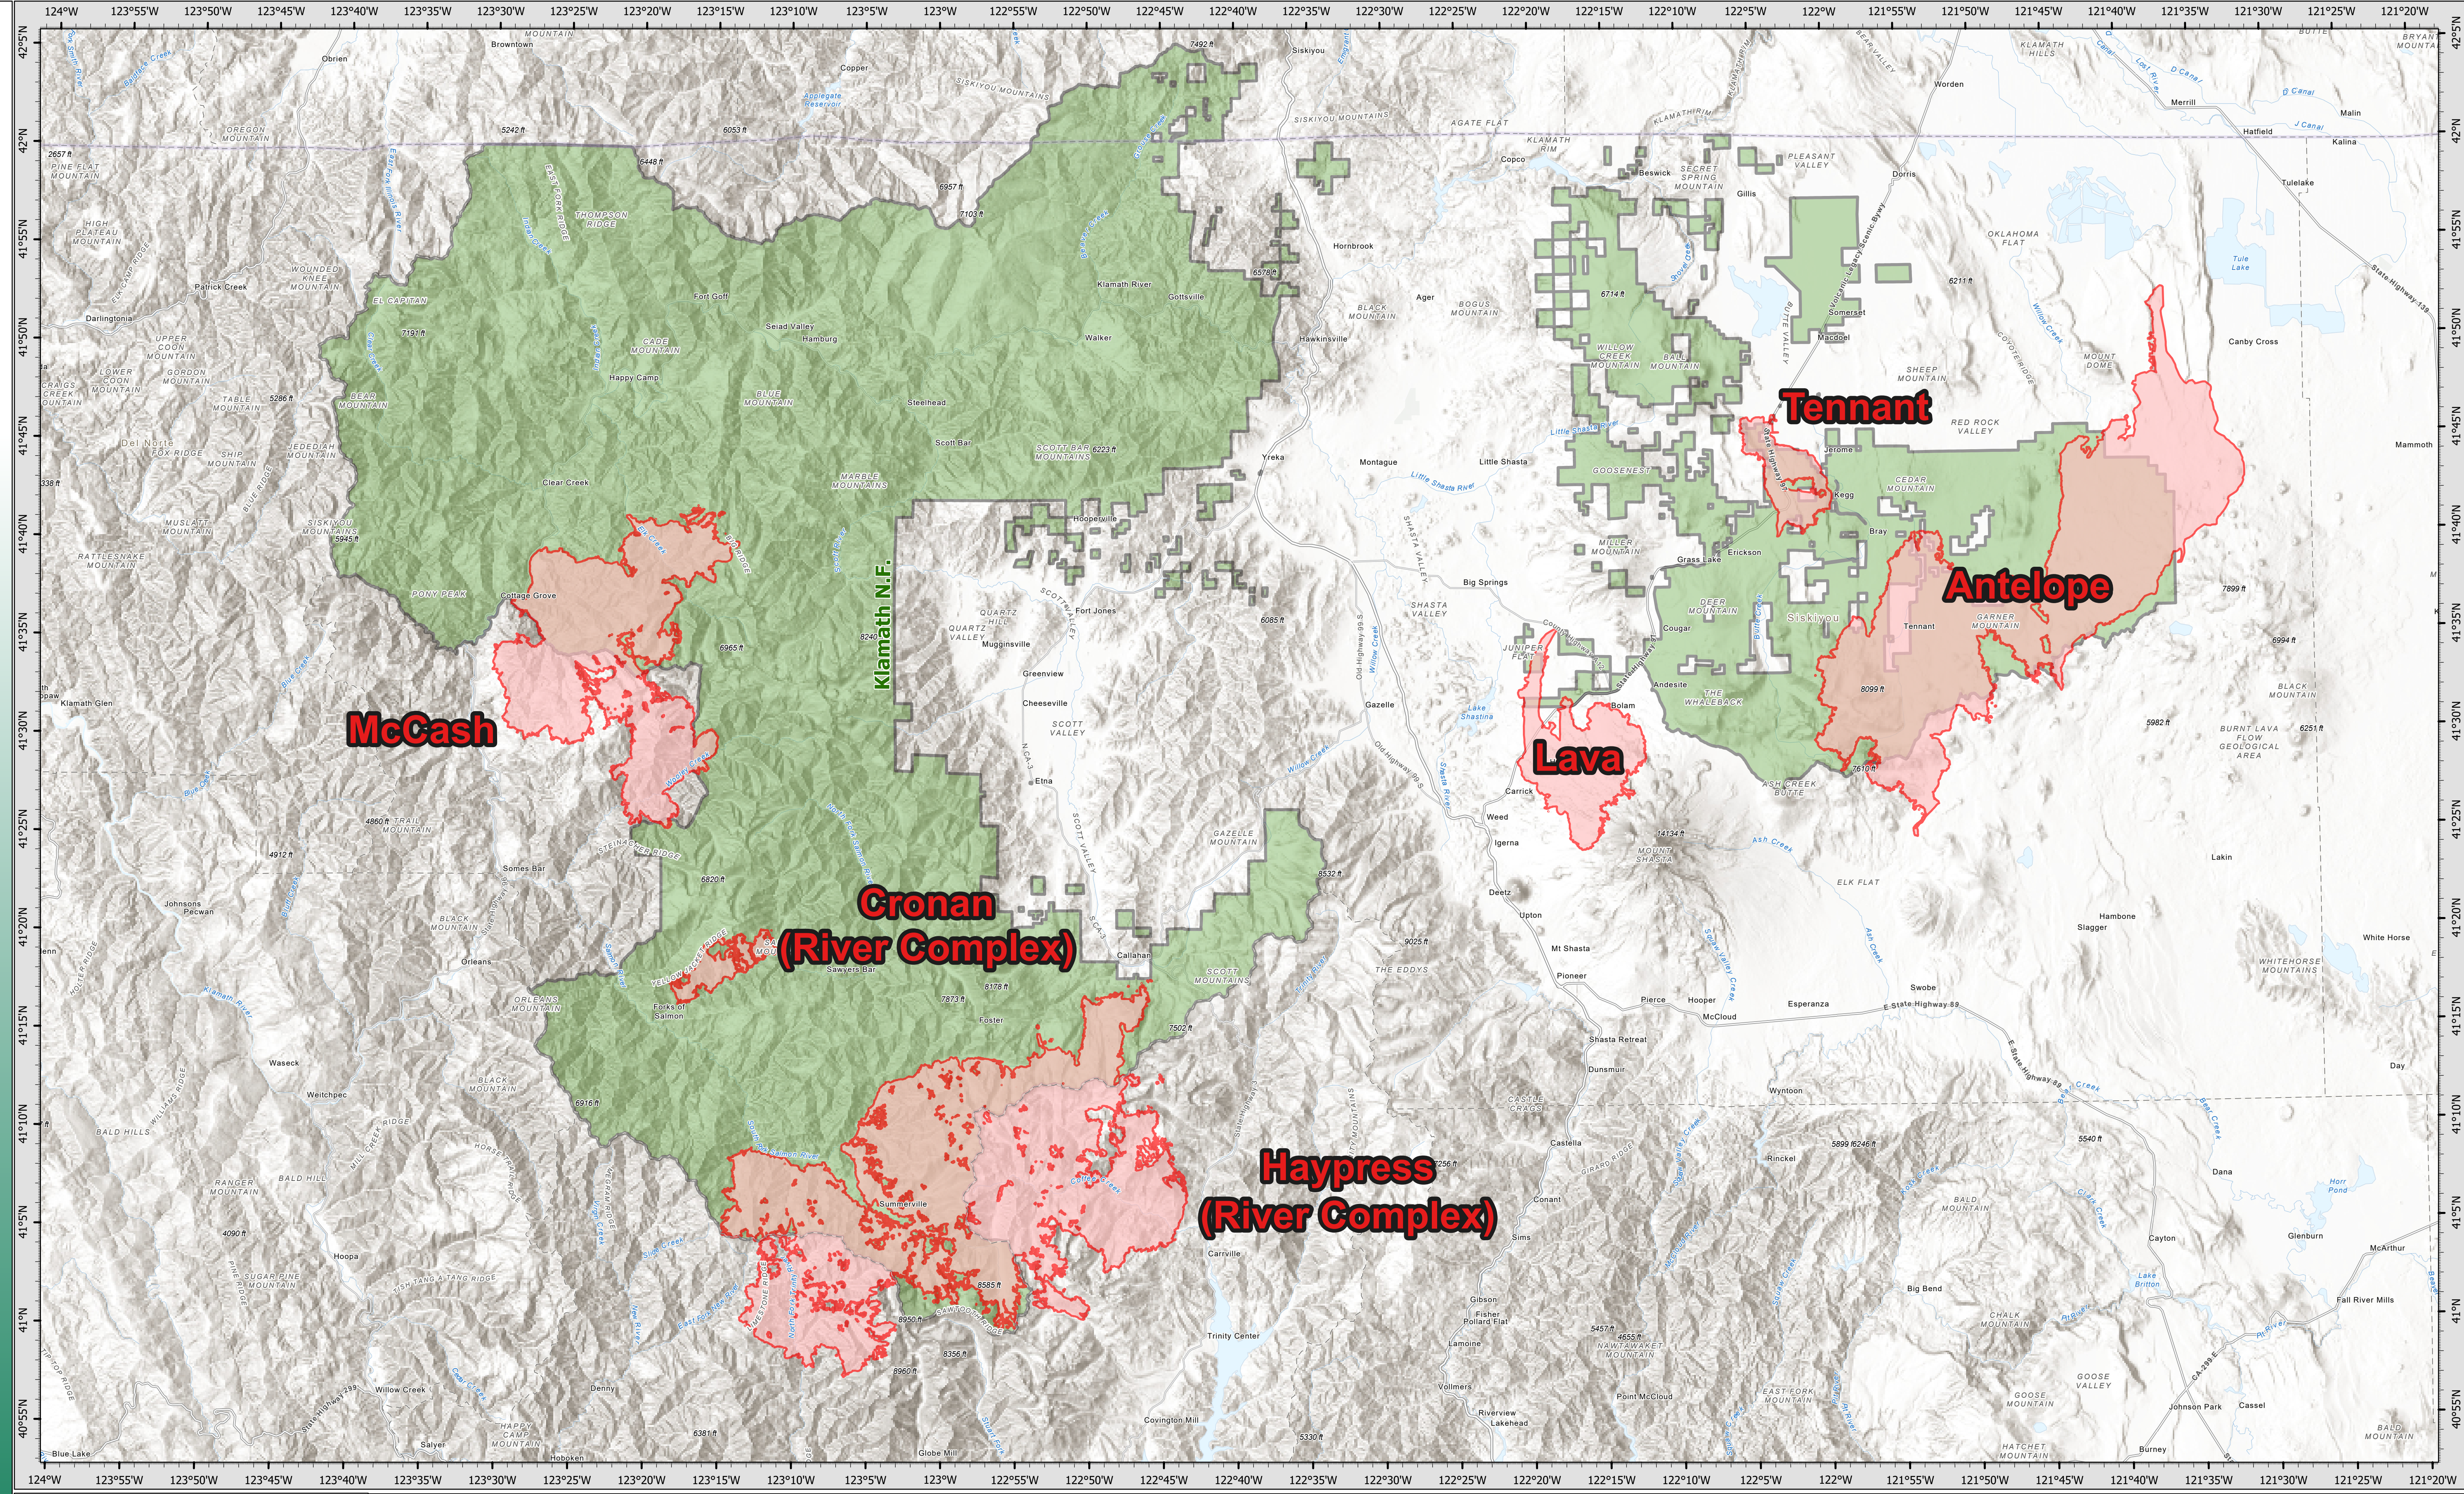

09/24/2021

Klamath National Forest Fires

River Complex

CA-KNF-006385
09/24/2021

- National Forest Boundary
- Wildfire Daily Fire Perimeter

Fire Name Current Acreage Containment

| | | |
|---------------|---------|------|
| River Complex | 196,299 | 55% |
| Antelope | 145,632 | 95% |
| McCash | 92,549 | 36% |
| Lava | 26,409 | 85% |
| Tennant | 10,580 | 100% |