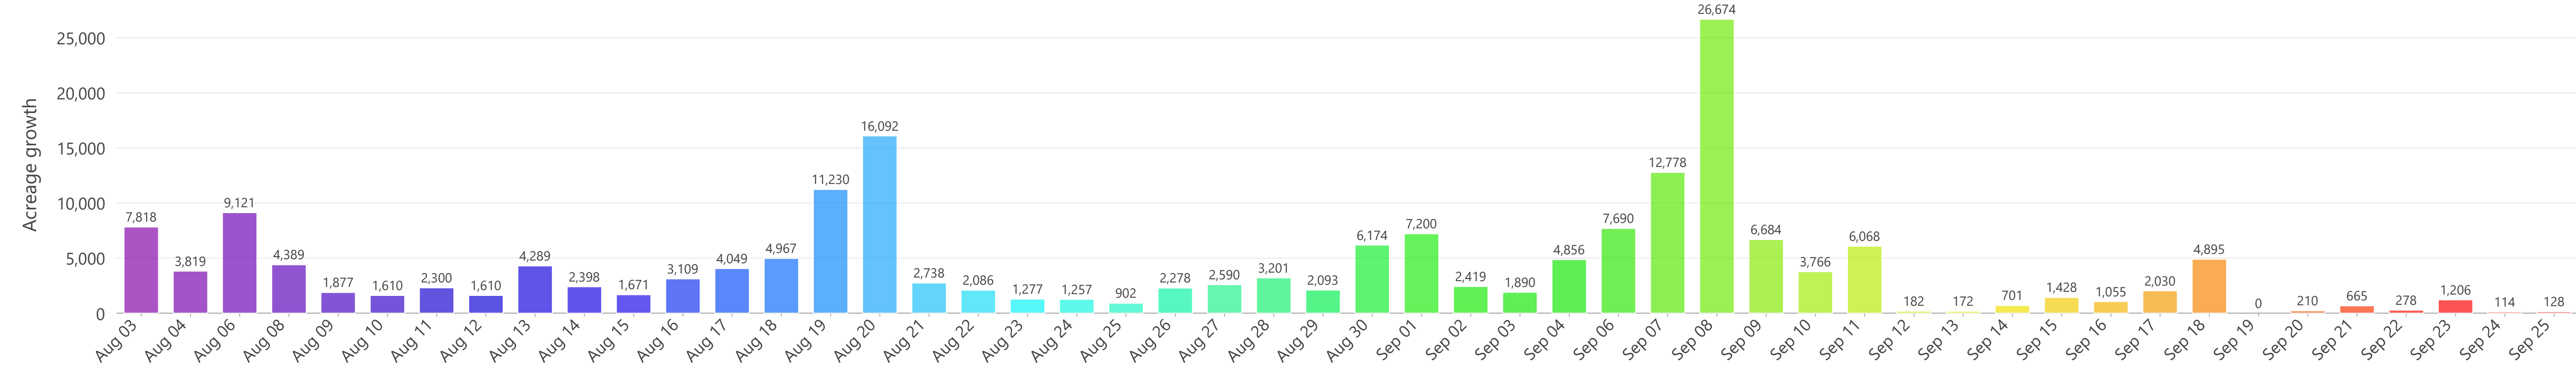

9/26/2021 07:00

PROGRESSION

River Complex
 CA-KNF-006385
 9/26/2021 07:00

197,474 acres
 IR updated 9/24/21 20:00

0 0.5 1 2 Miles
 Datum: North American 1983