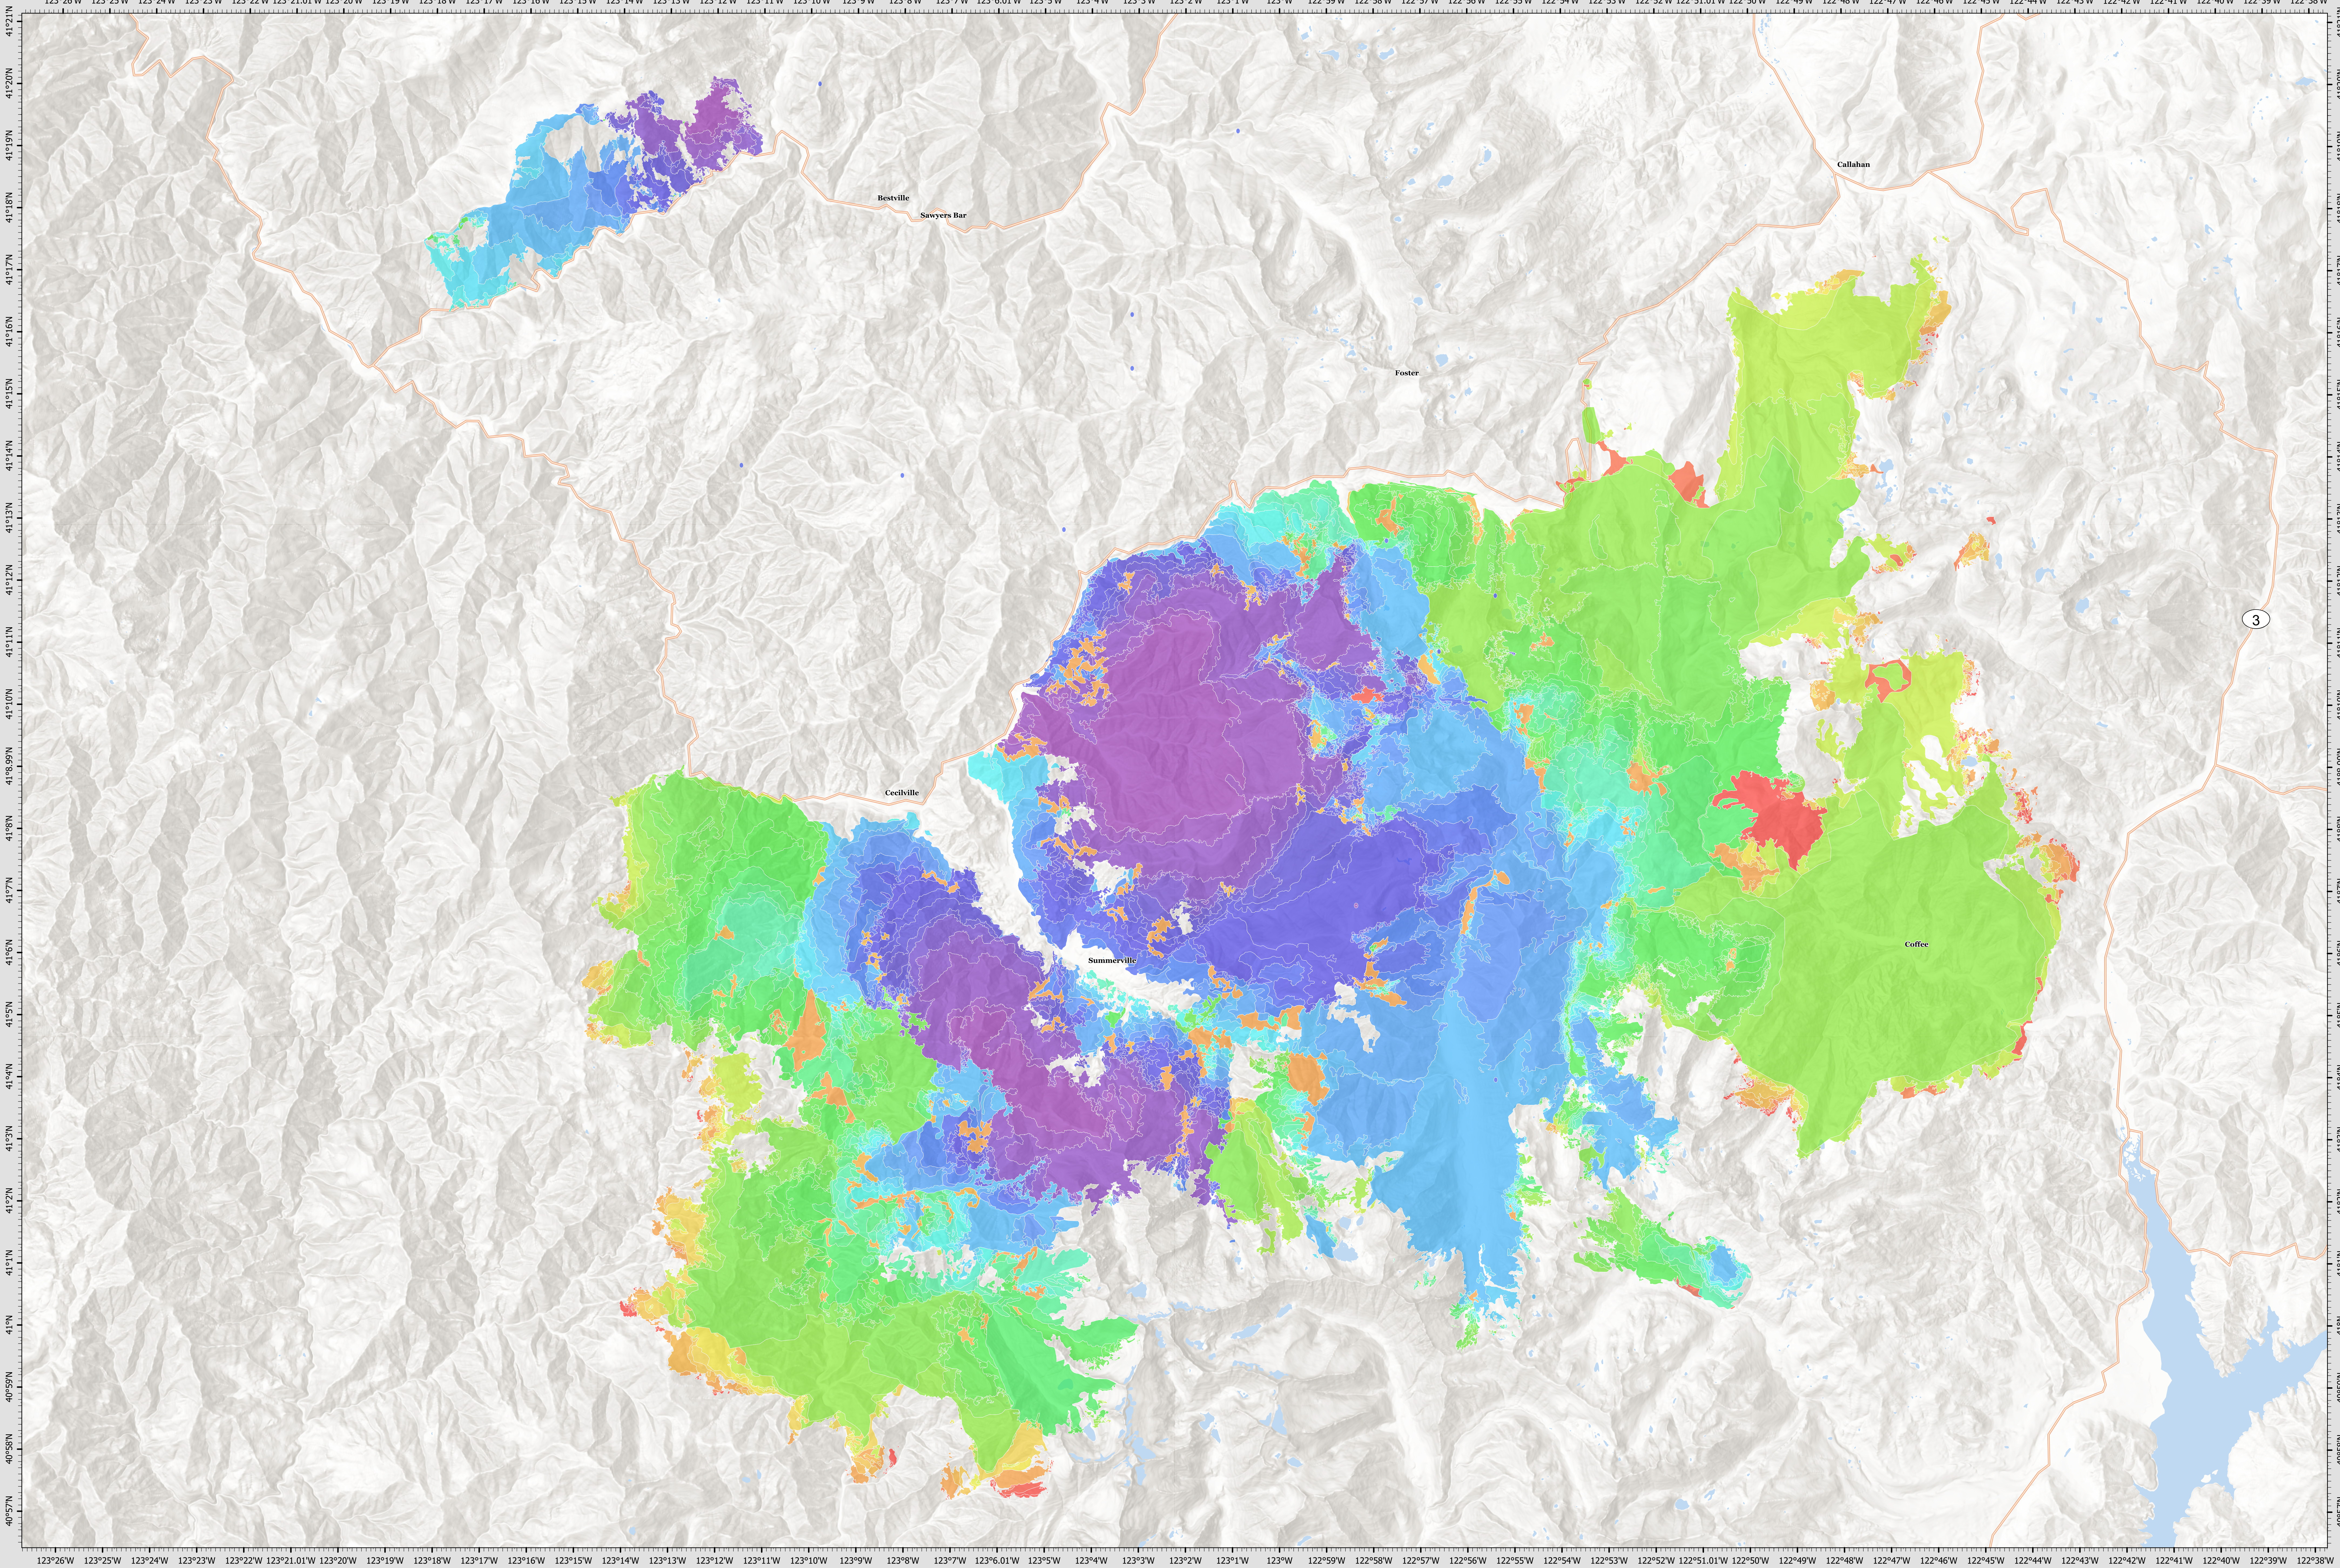

9/26/2021 07:00

PROGRESSION

River Complex
 CA-KNF-006385
 9/26/2021 07:00

197,474 acres
 IR updated 9/24/21 20:00

0 0.5 1 2 Miles
 Datum: North American 1983