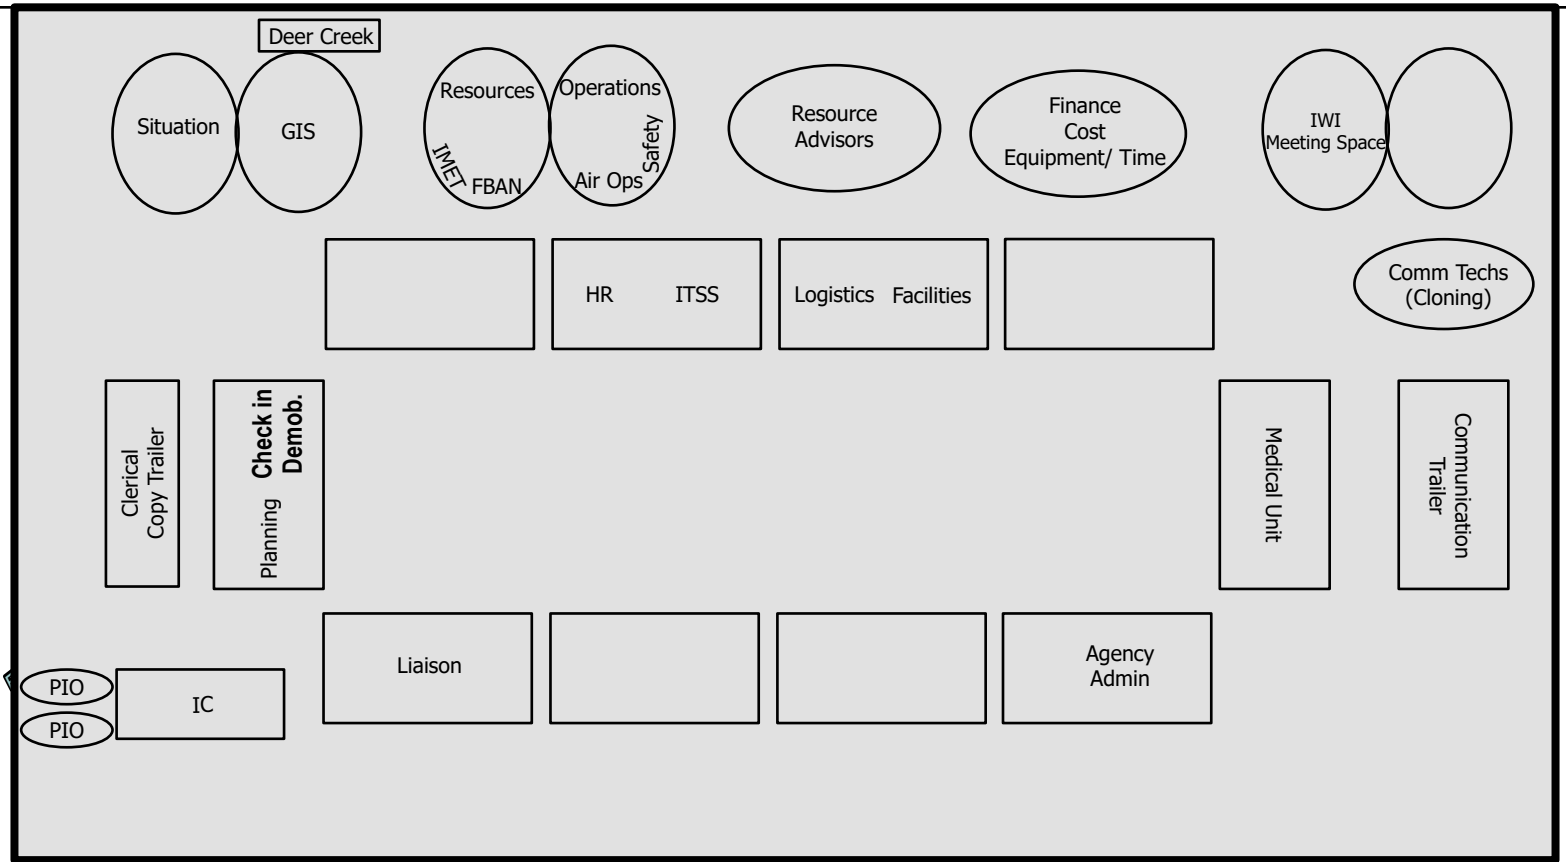

# ICP Facilities Map

River Complex  
CA-KNF-006385

(Features not to scale)