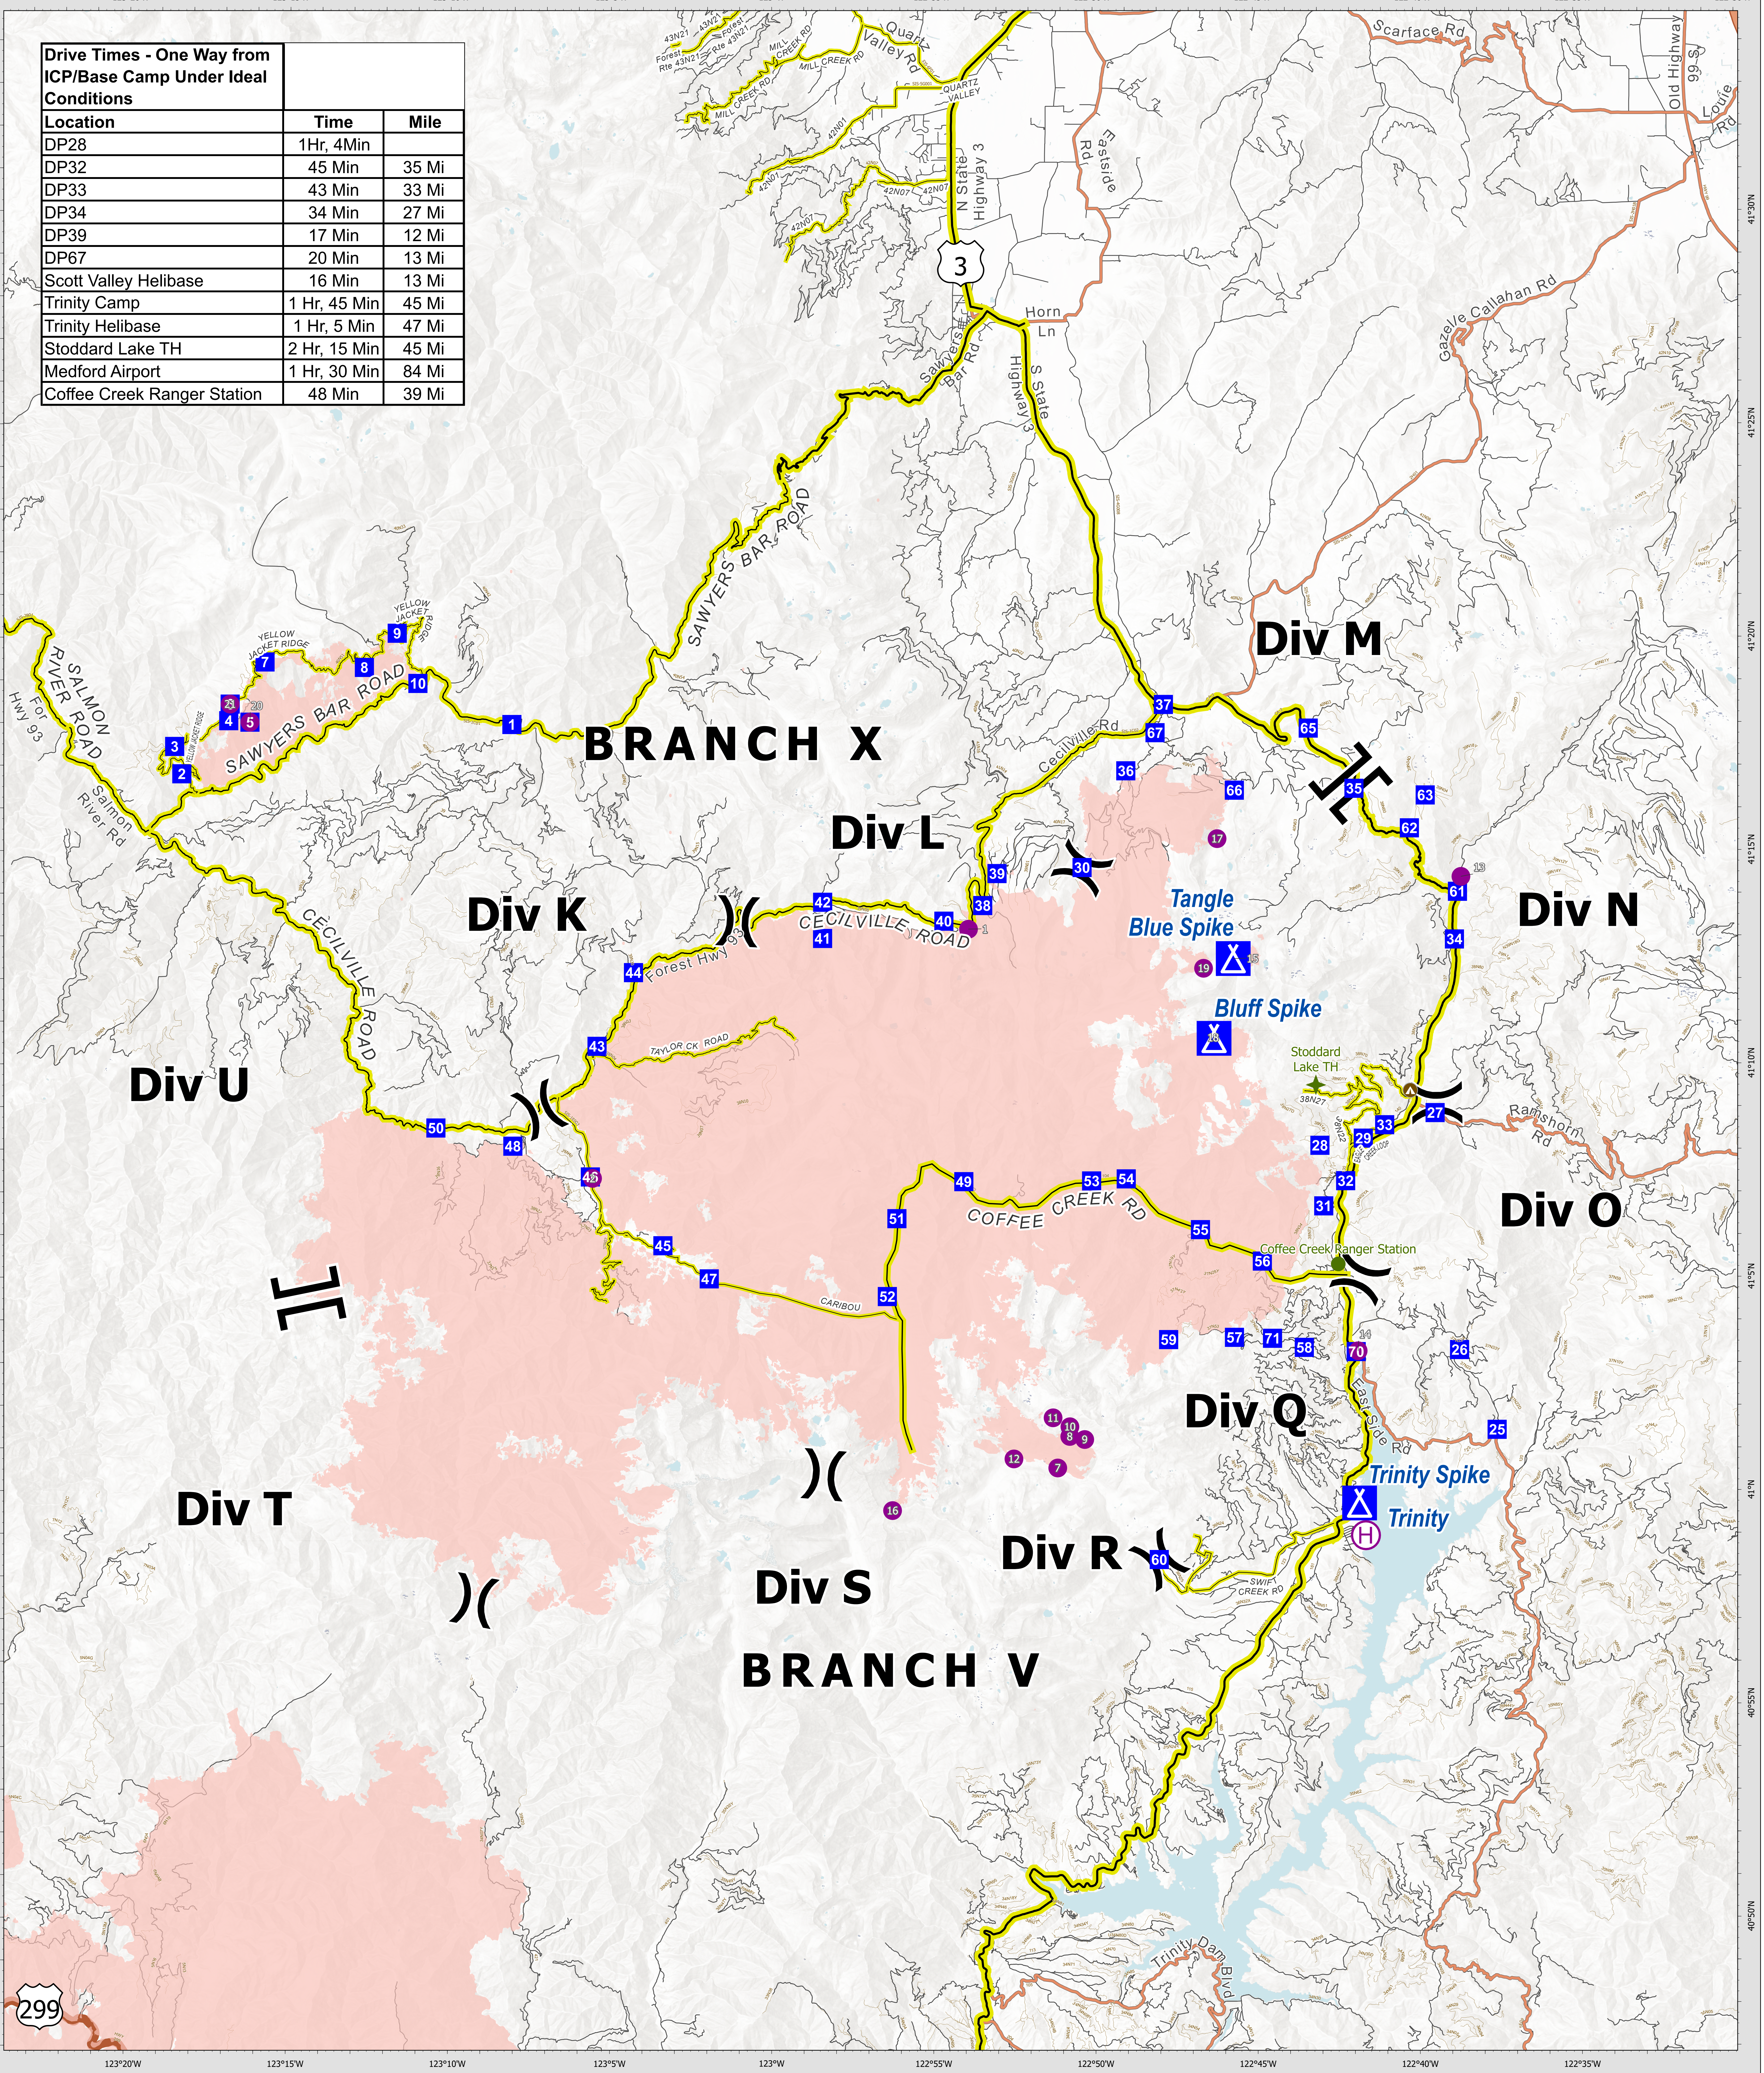

Drive Times - One Way from ICP/Base Camp Under Ideal Conditions		
Location	Time	Mile
DP28	1 Hr, 4Min	
DP32	45 Min	35 Mi
DP33	43 Min	33 Mi
DP34	34 Min	27 Mi
DP39	17 Min	12 Mi
DP67	20 Min	13 Mi
Scott Valley Helibase	16 Min	13 Mi
Trinity Camp	1 Hr, 45 Min	45 Mi
Trinity Helibase	1 Hr, 5 Min	47 Mi
Stoddard Lake TH	2 Hr, 15 Min	45 Mi
Medford Airport	1 Hr, 30 Min	84 Mi
Coffee Creek Ranger Station	48 Min	39 Mi

- Wildfire Daily Perimeter
- USFS Roads
- Helispot
- Helibase
- Drop Point

- Camp
- X Division Break
- || Branch Break
- Campground
- Ranger Station
- + Trailhead

River Complex
CA-KNF-006385
10/02/2021 07:00

0 0.75 1.5 3 4.5 6 Miles

Datum: North American 1983

Updated: 10/2/2021 08:56