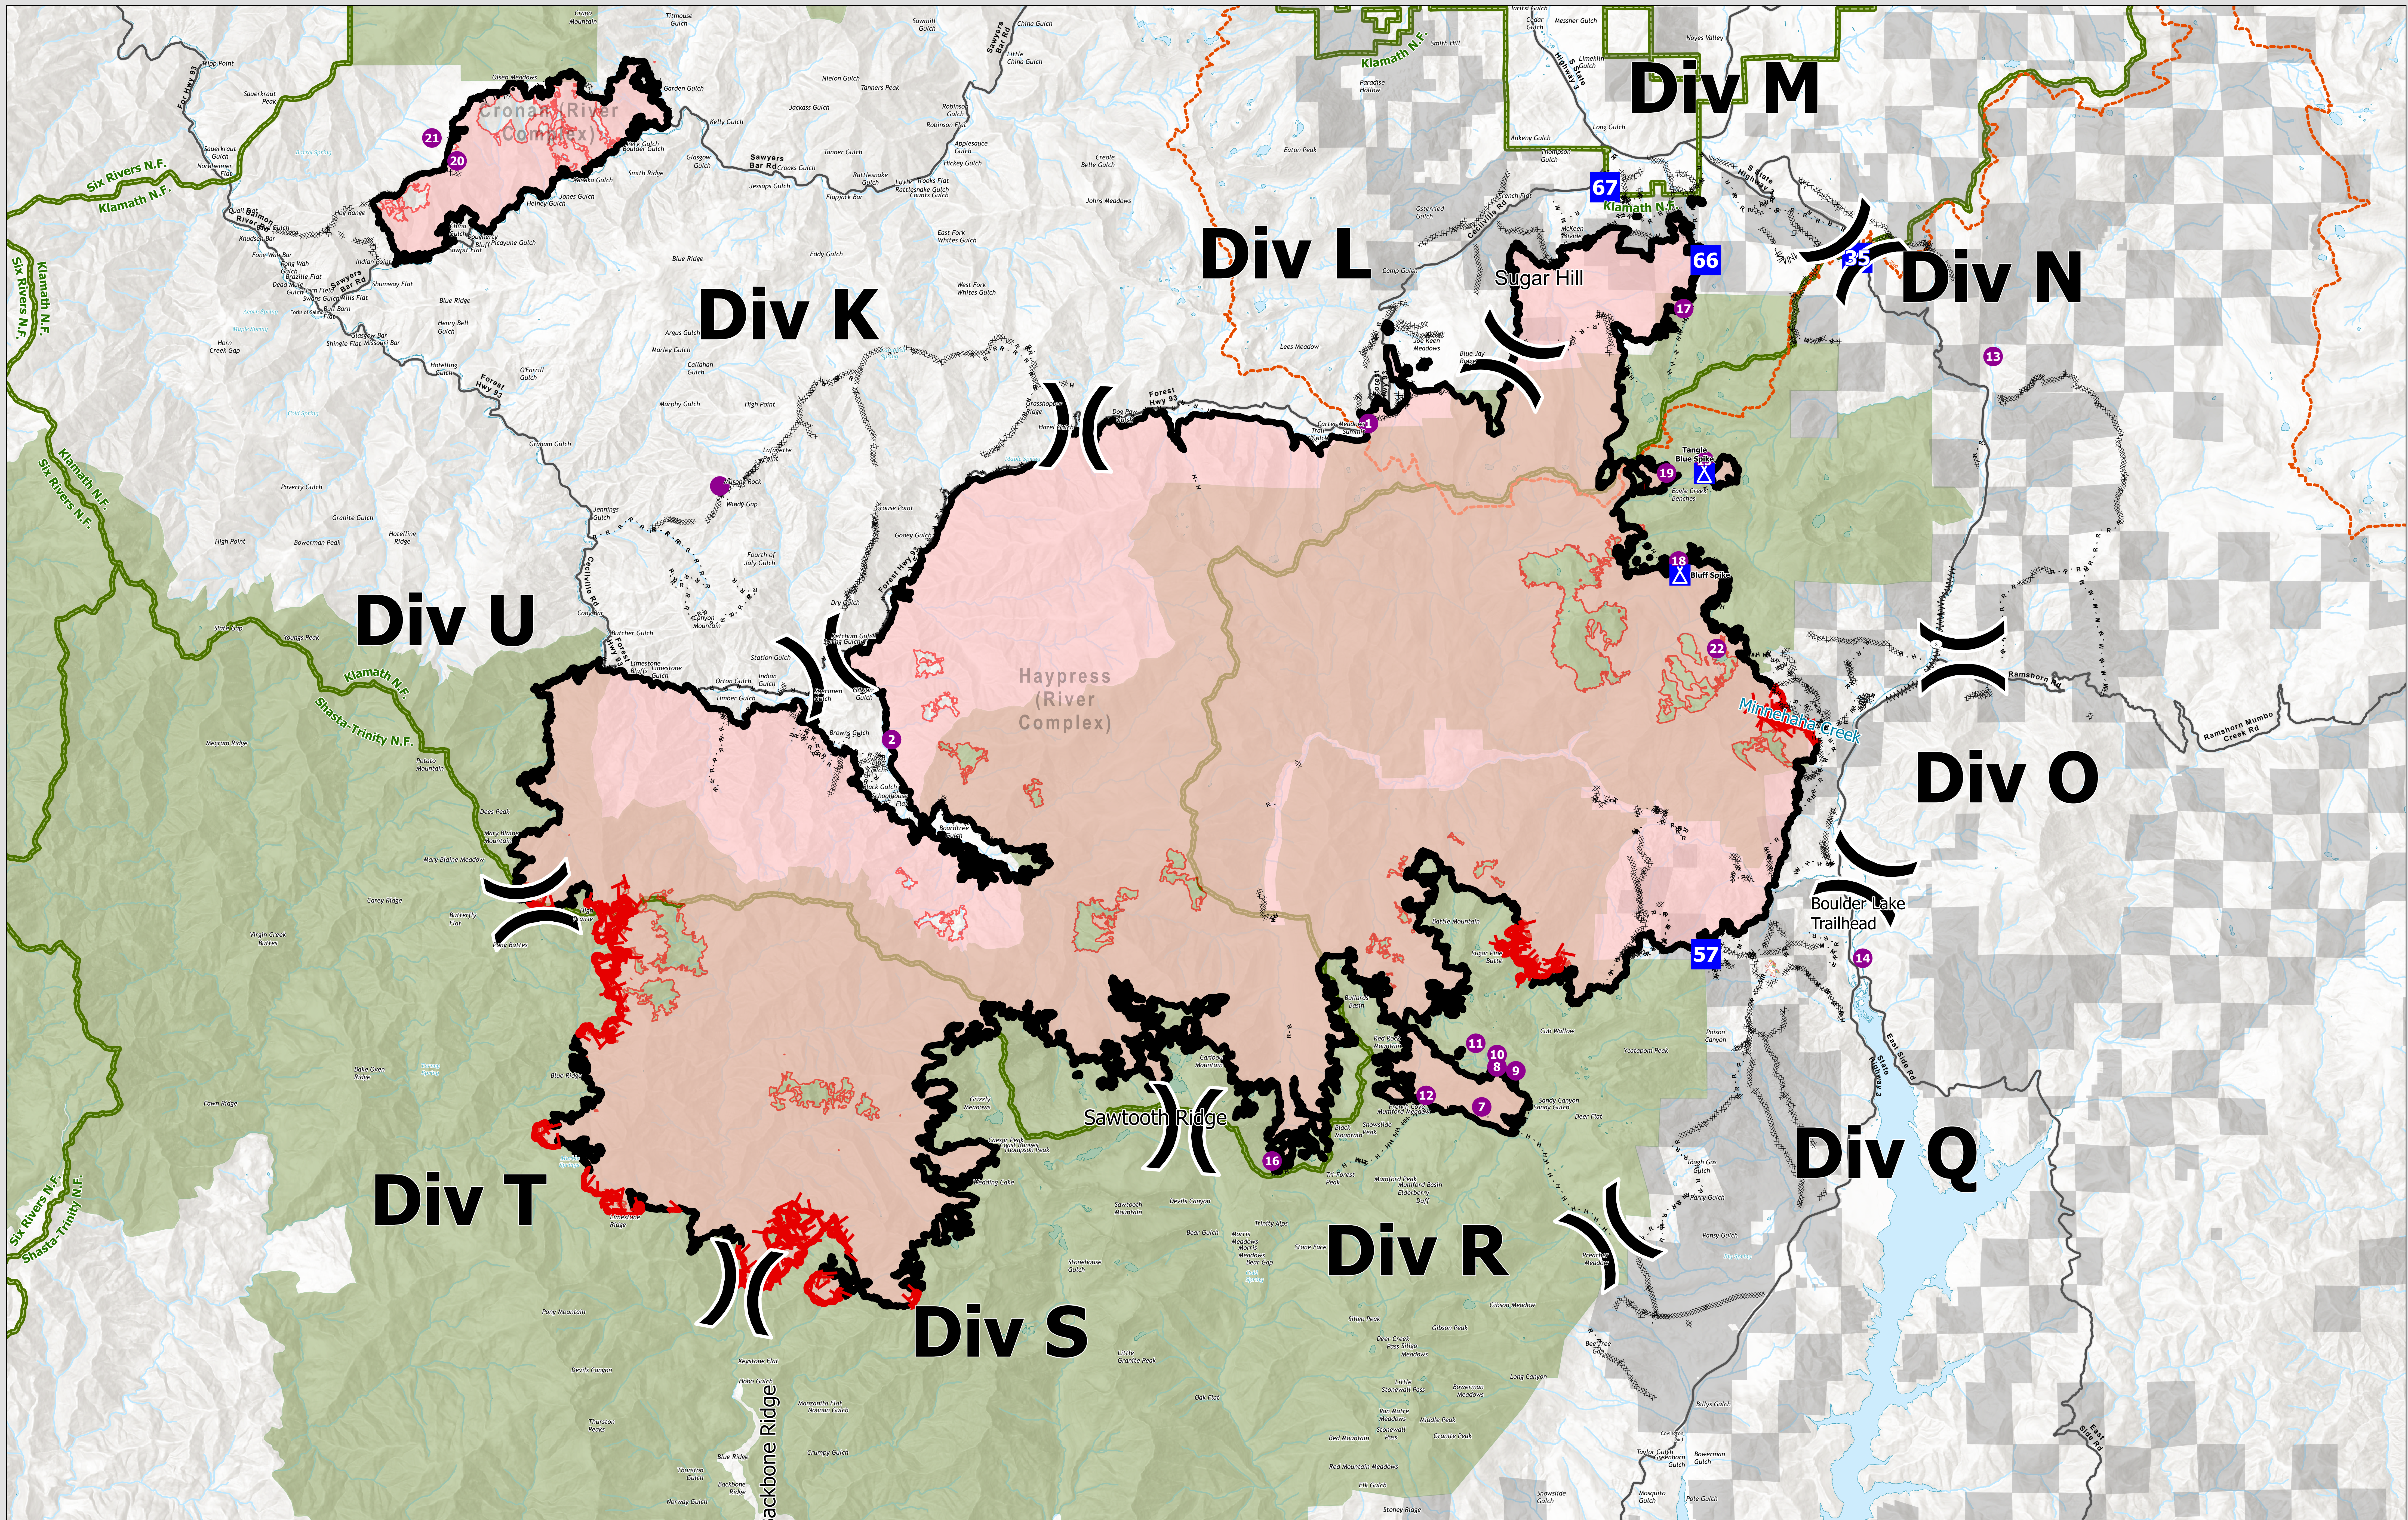

# River Complex

**River Complex**

CA-KNF-006385

198,901 acres  
IR updated 10/8/2021 2350

- National Forest Boundary
- Wilderness Area
- Pacific Crest Trail
- Completed Burnout
- Completed Dozer Line
- Completed Fuel Break
- Completed Hand Line
- Completed Mixed Construction Line
- Completed Plow Line
- Completed Road as Line
- Fire Edge
- Contained Line
- Wildfire Daily Fire Perimeter
- Helispot
- Division Break
- Drop Point
- Camp

0 0.5 1 2 Miles  
Datum: North American 1983