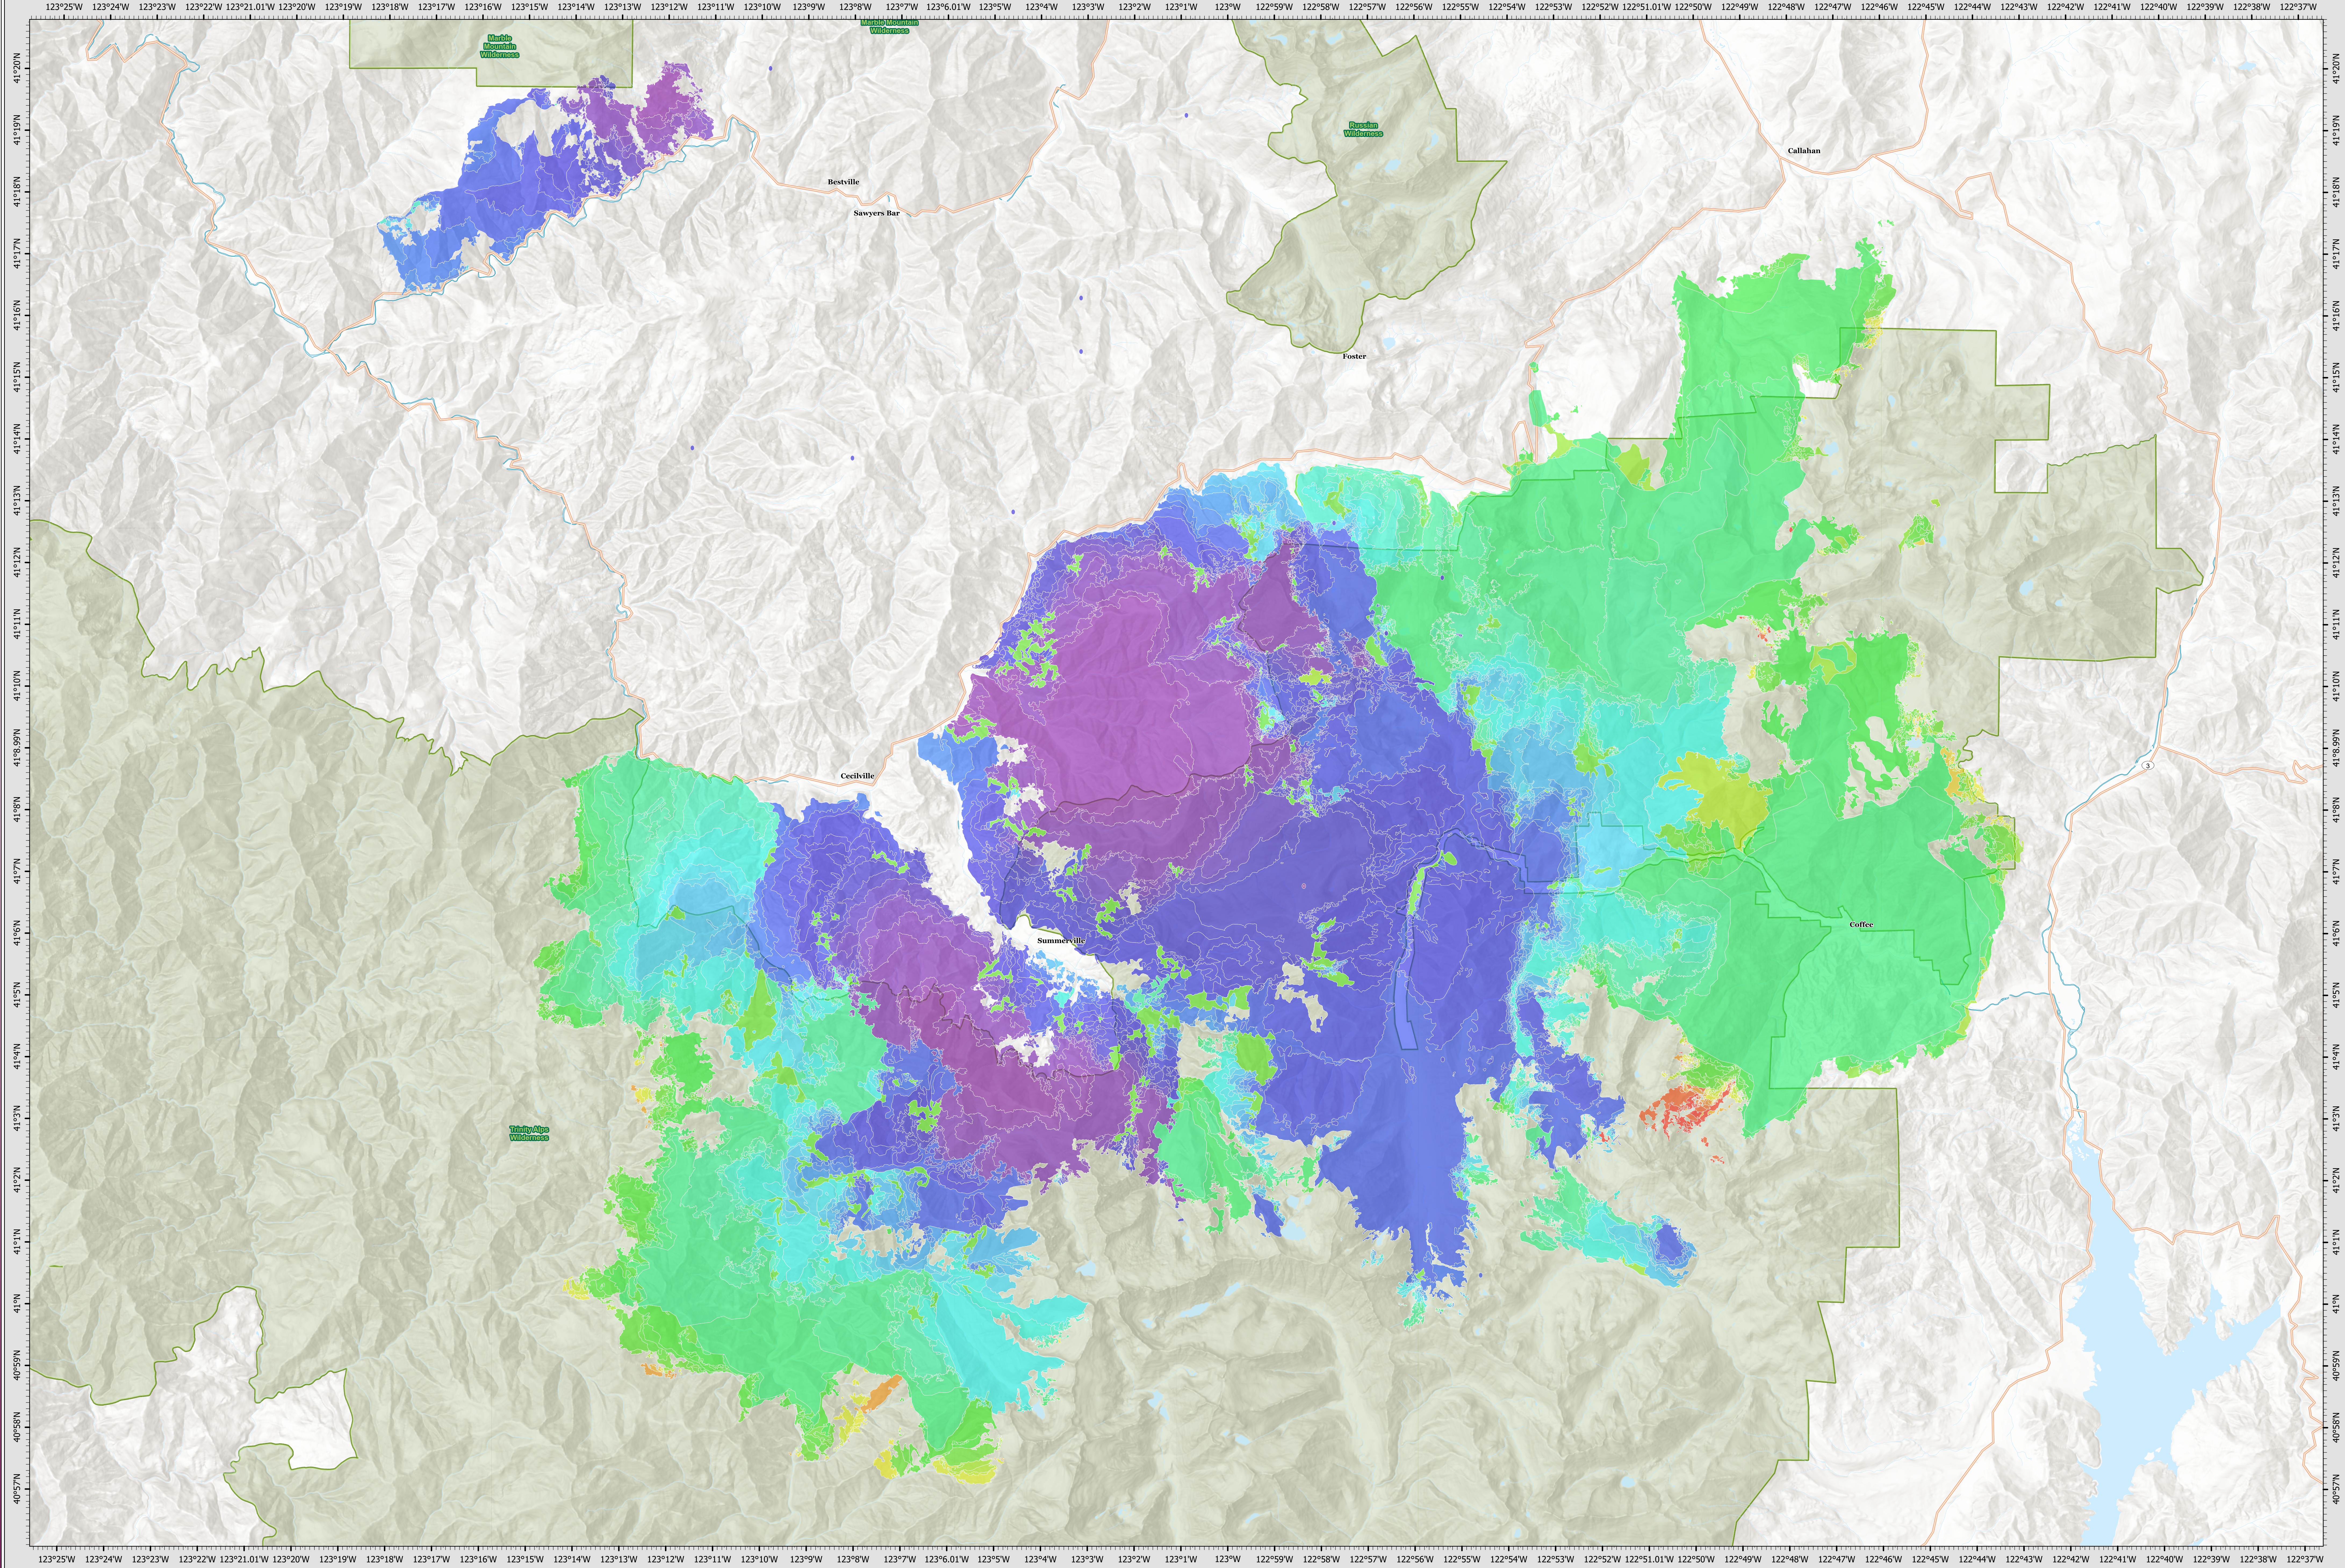

PROGRESSION

River Complex

CA-KNF-006385

199,359 acres
10/20/2021 07:00

0 0.5 1 2 Miles
Datum: North American 1983
Updated: 10/19/2021 16:51