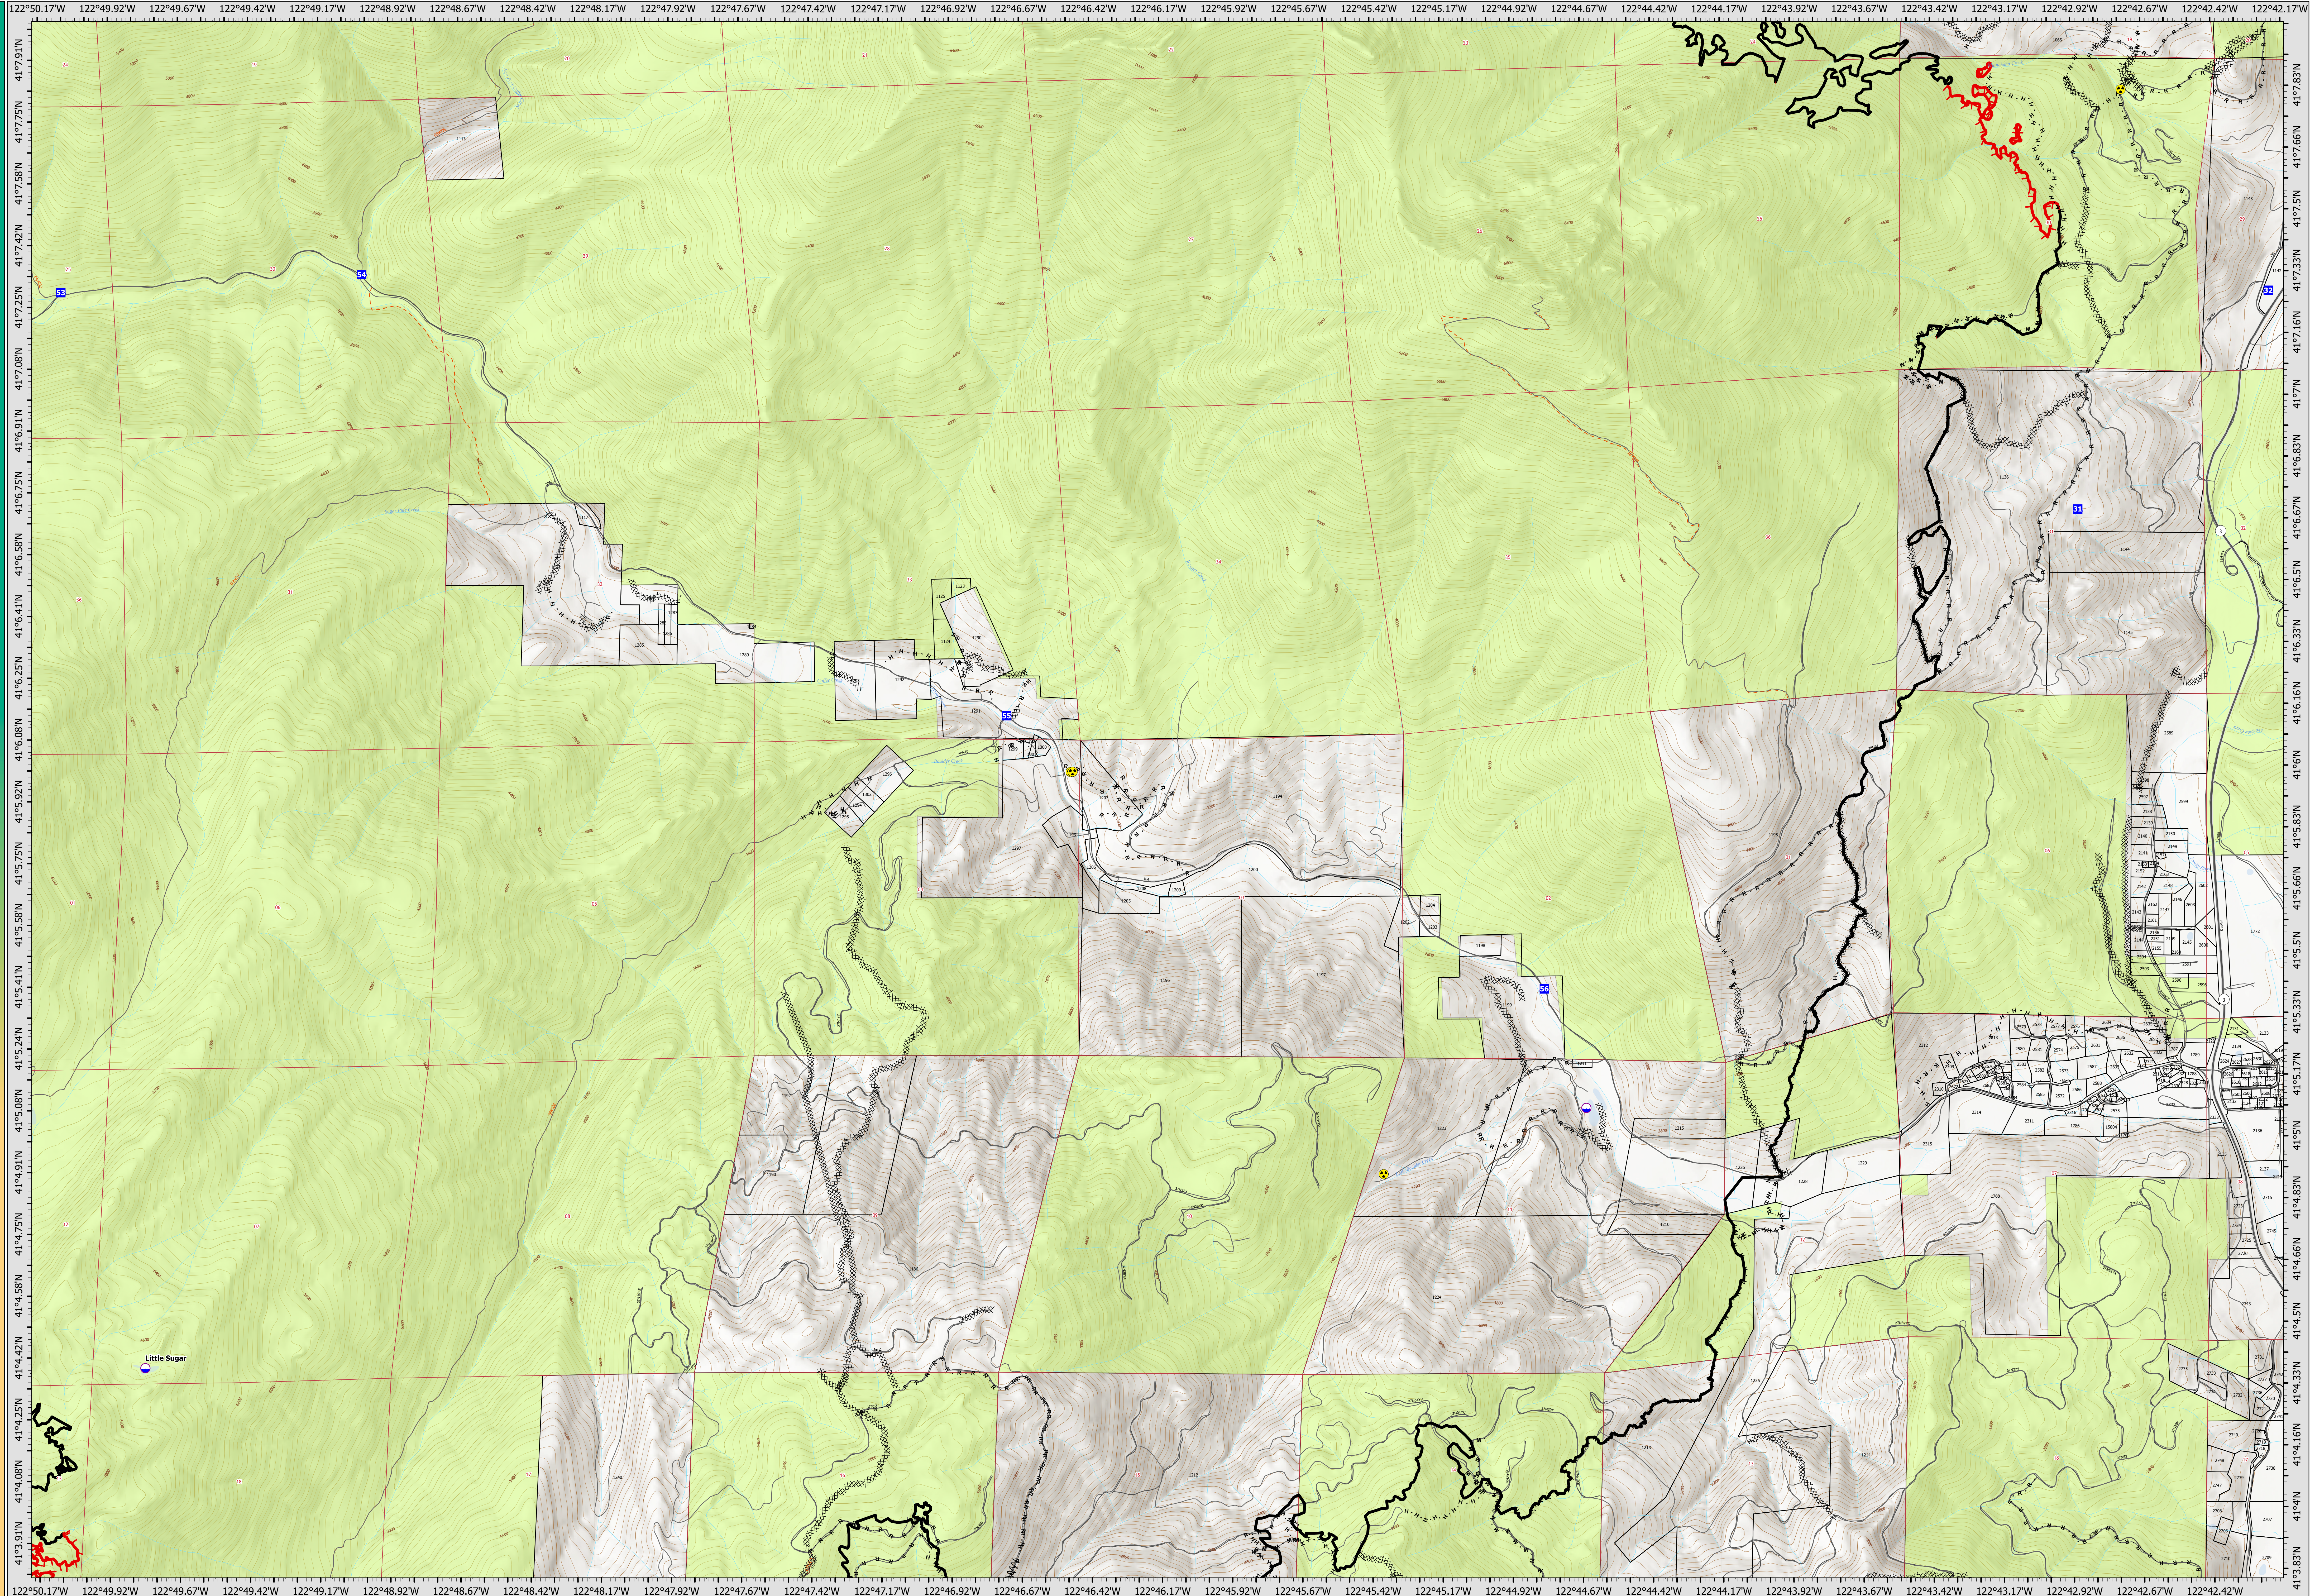

Private Land Ownership - Coffee Creek

River Complex

CA-KNF-006385
10/19/2021 07:00

199354 acres
IR updated 10/18/2021 2000

***** Private ownership data does NOT align topologically with USFS ownership data. Source: Trinity Co Assessor
AGOL: <https://www.arcgis.com/home/item.html?id=89895041f9ec4beaa91243a33d0eded6> *****

Datum: North American 1983

Updated: 10/19/2021 1803