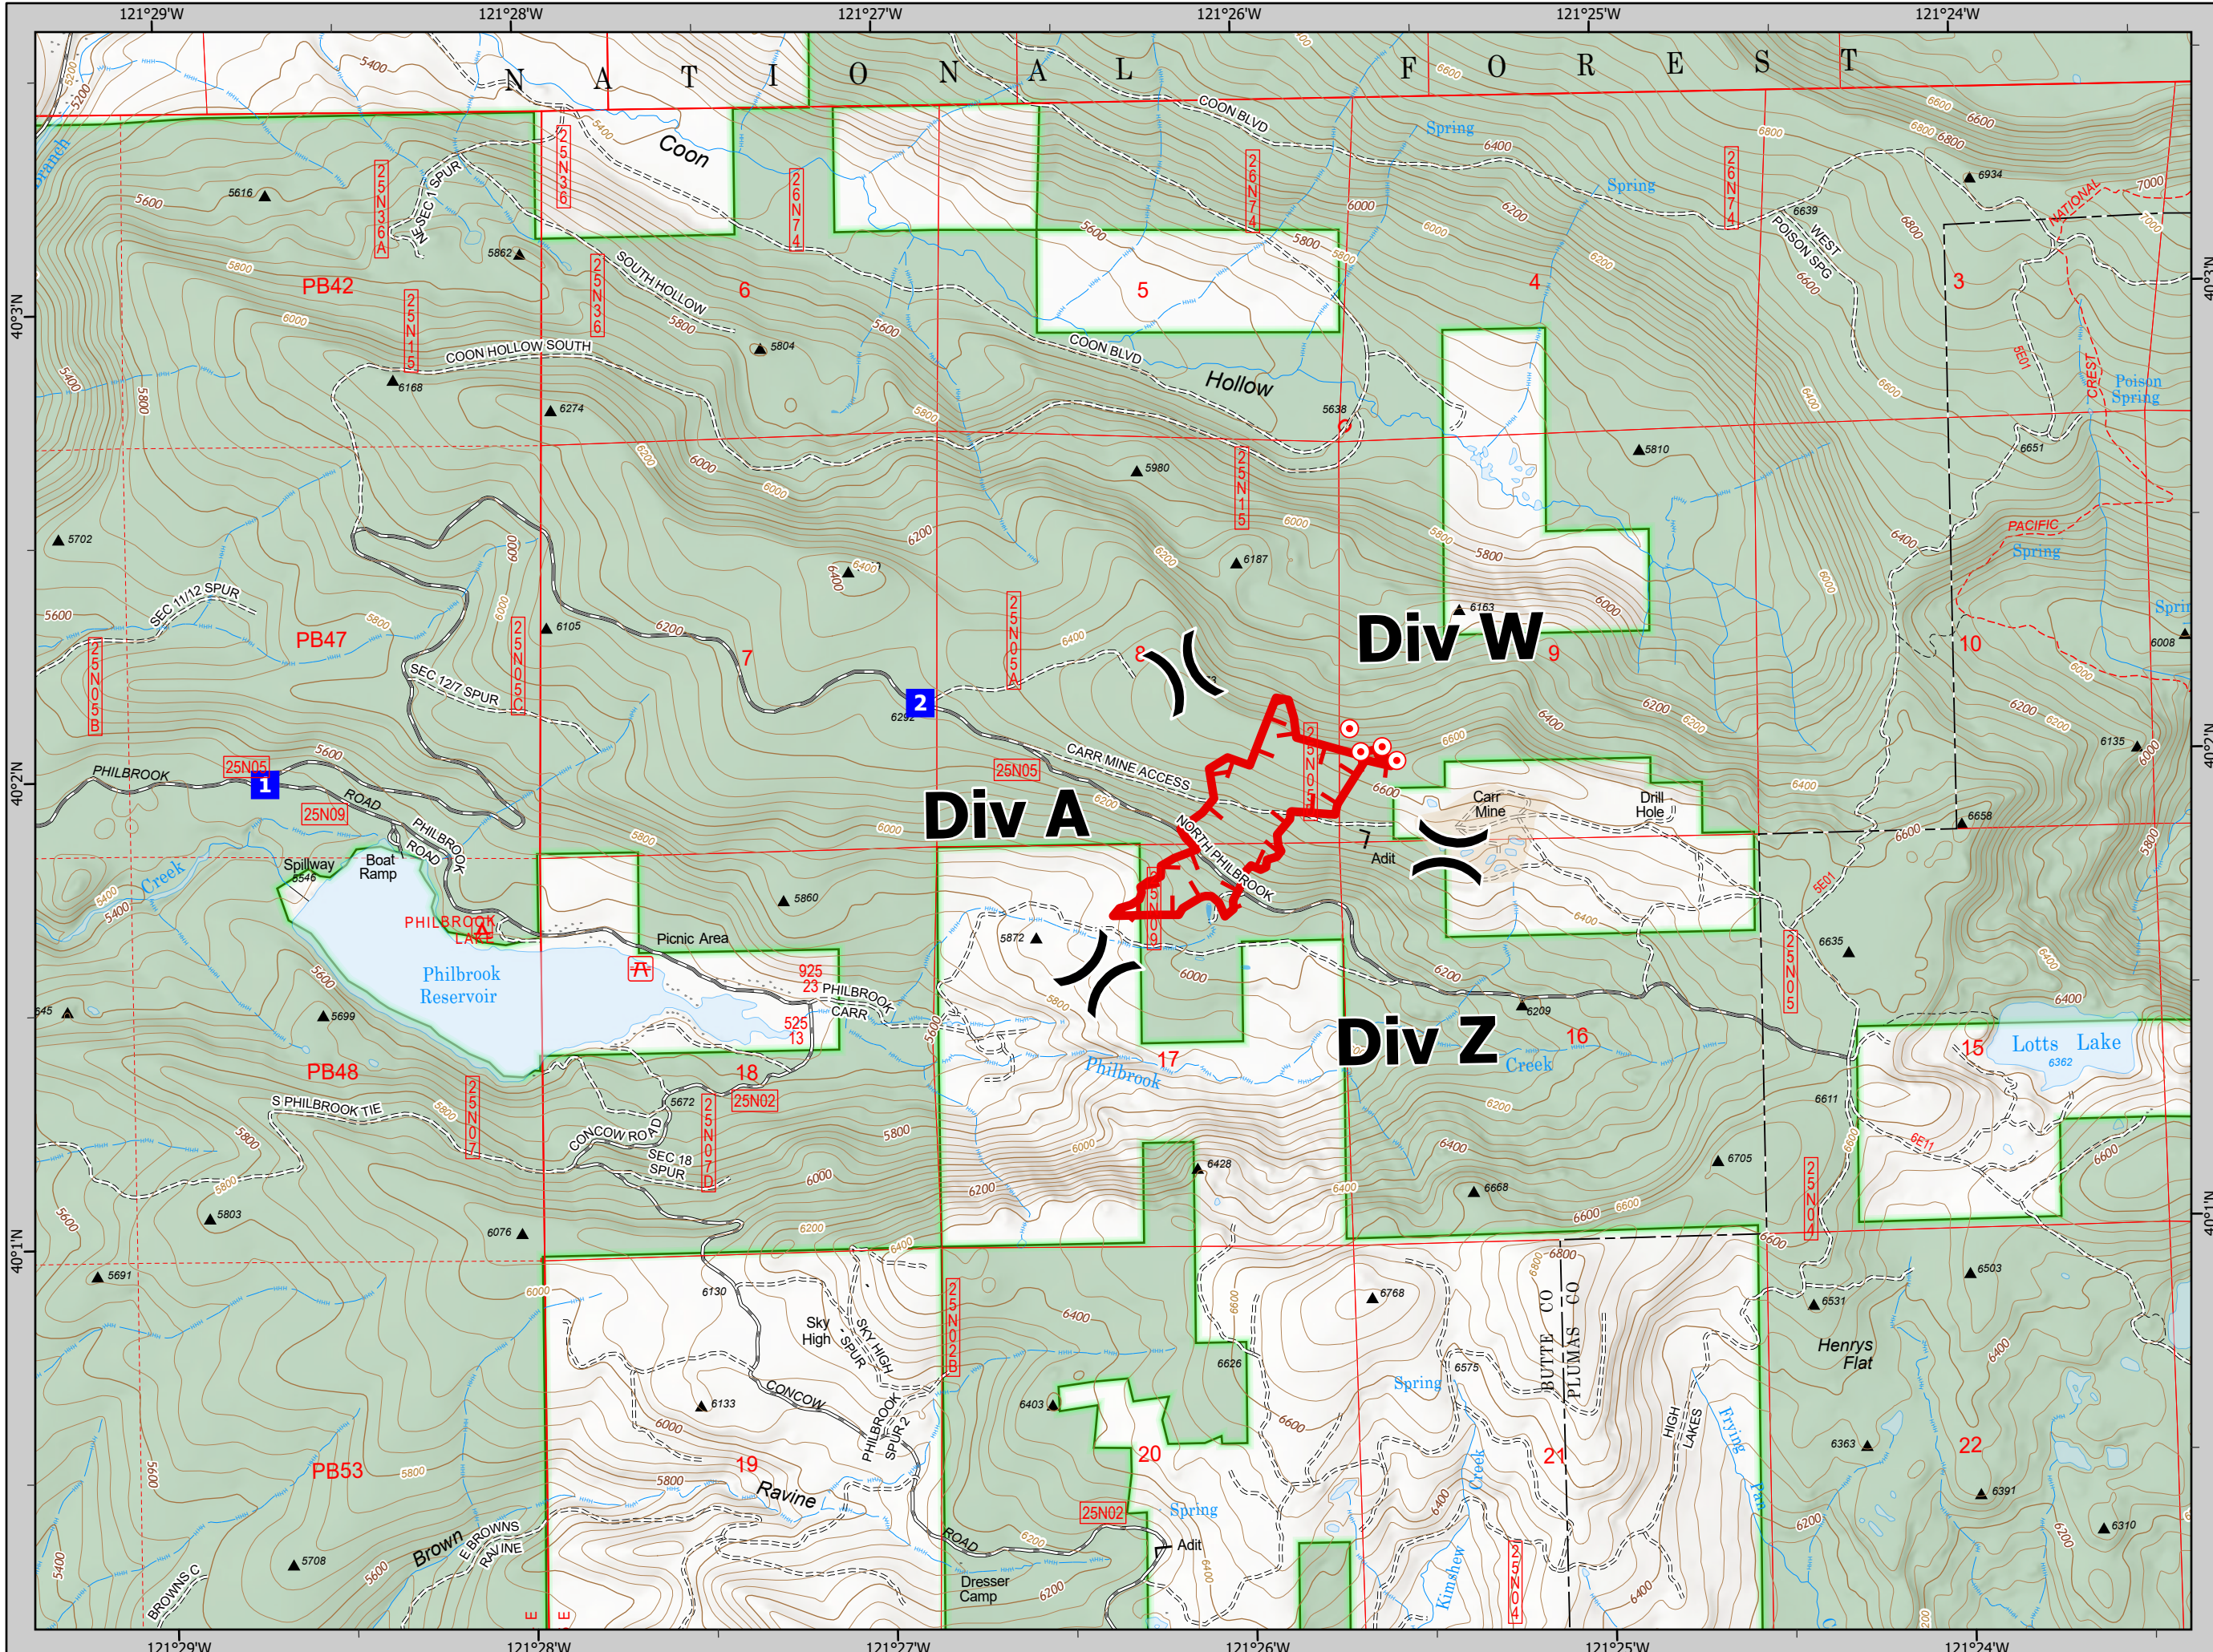

- Division Break
- Drop Point
- Hot Spot - Spot Fire
- Fire Edge
- NON-FS
- USDA FOREST SERVICE

1:24,000 NAD83 UTM 10N