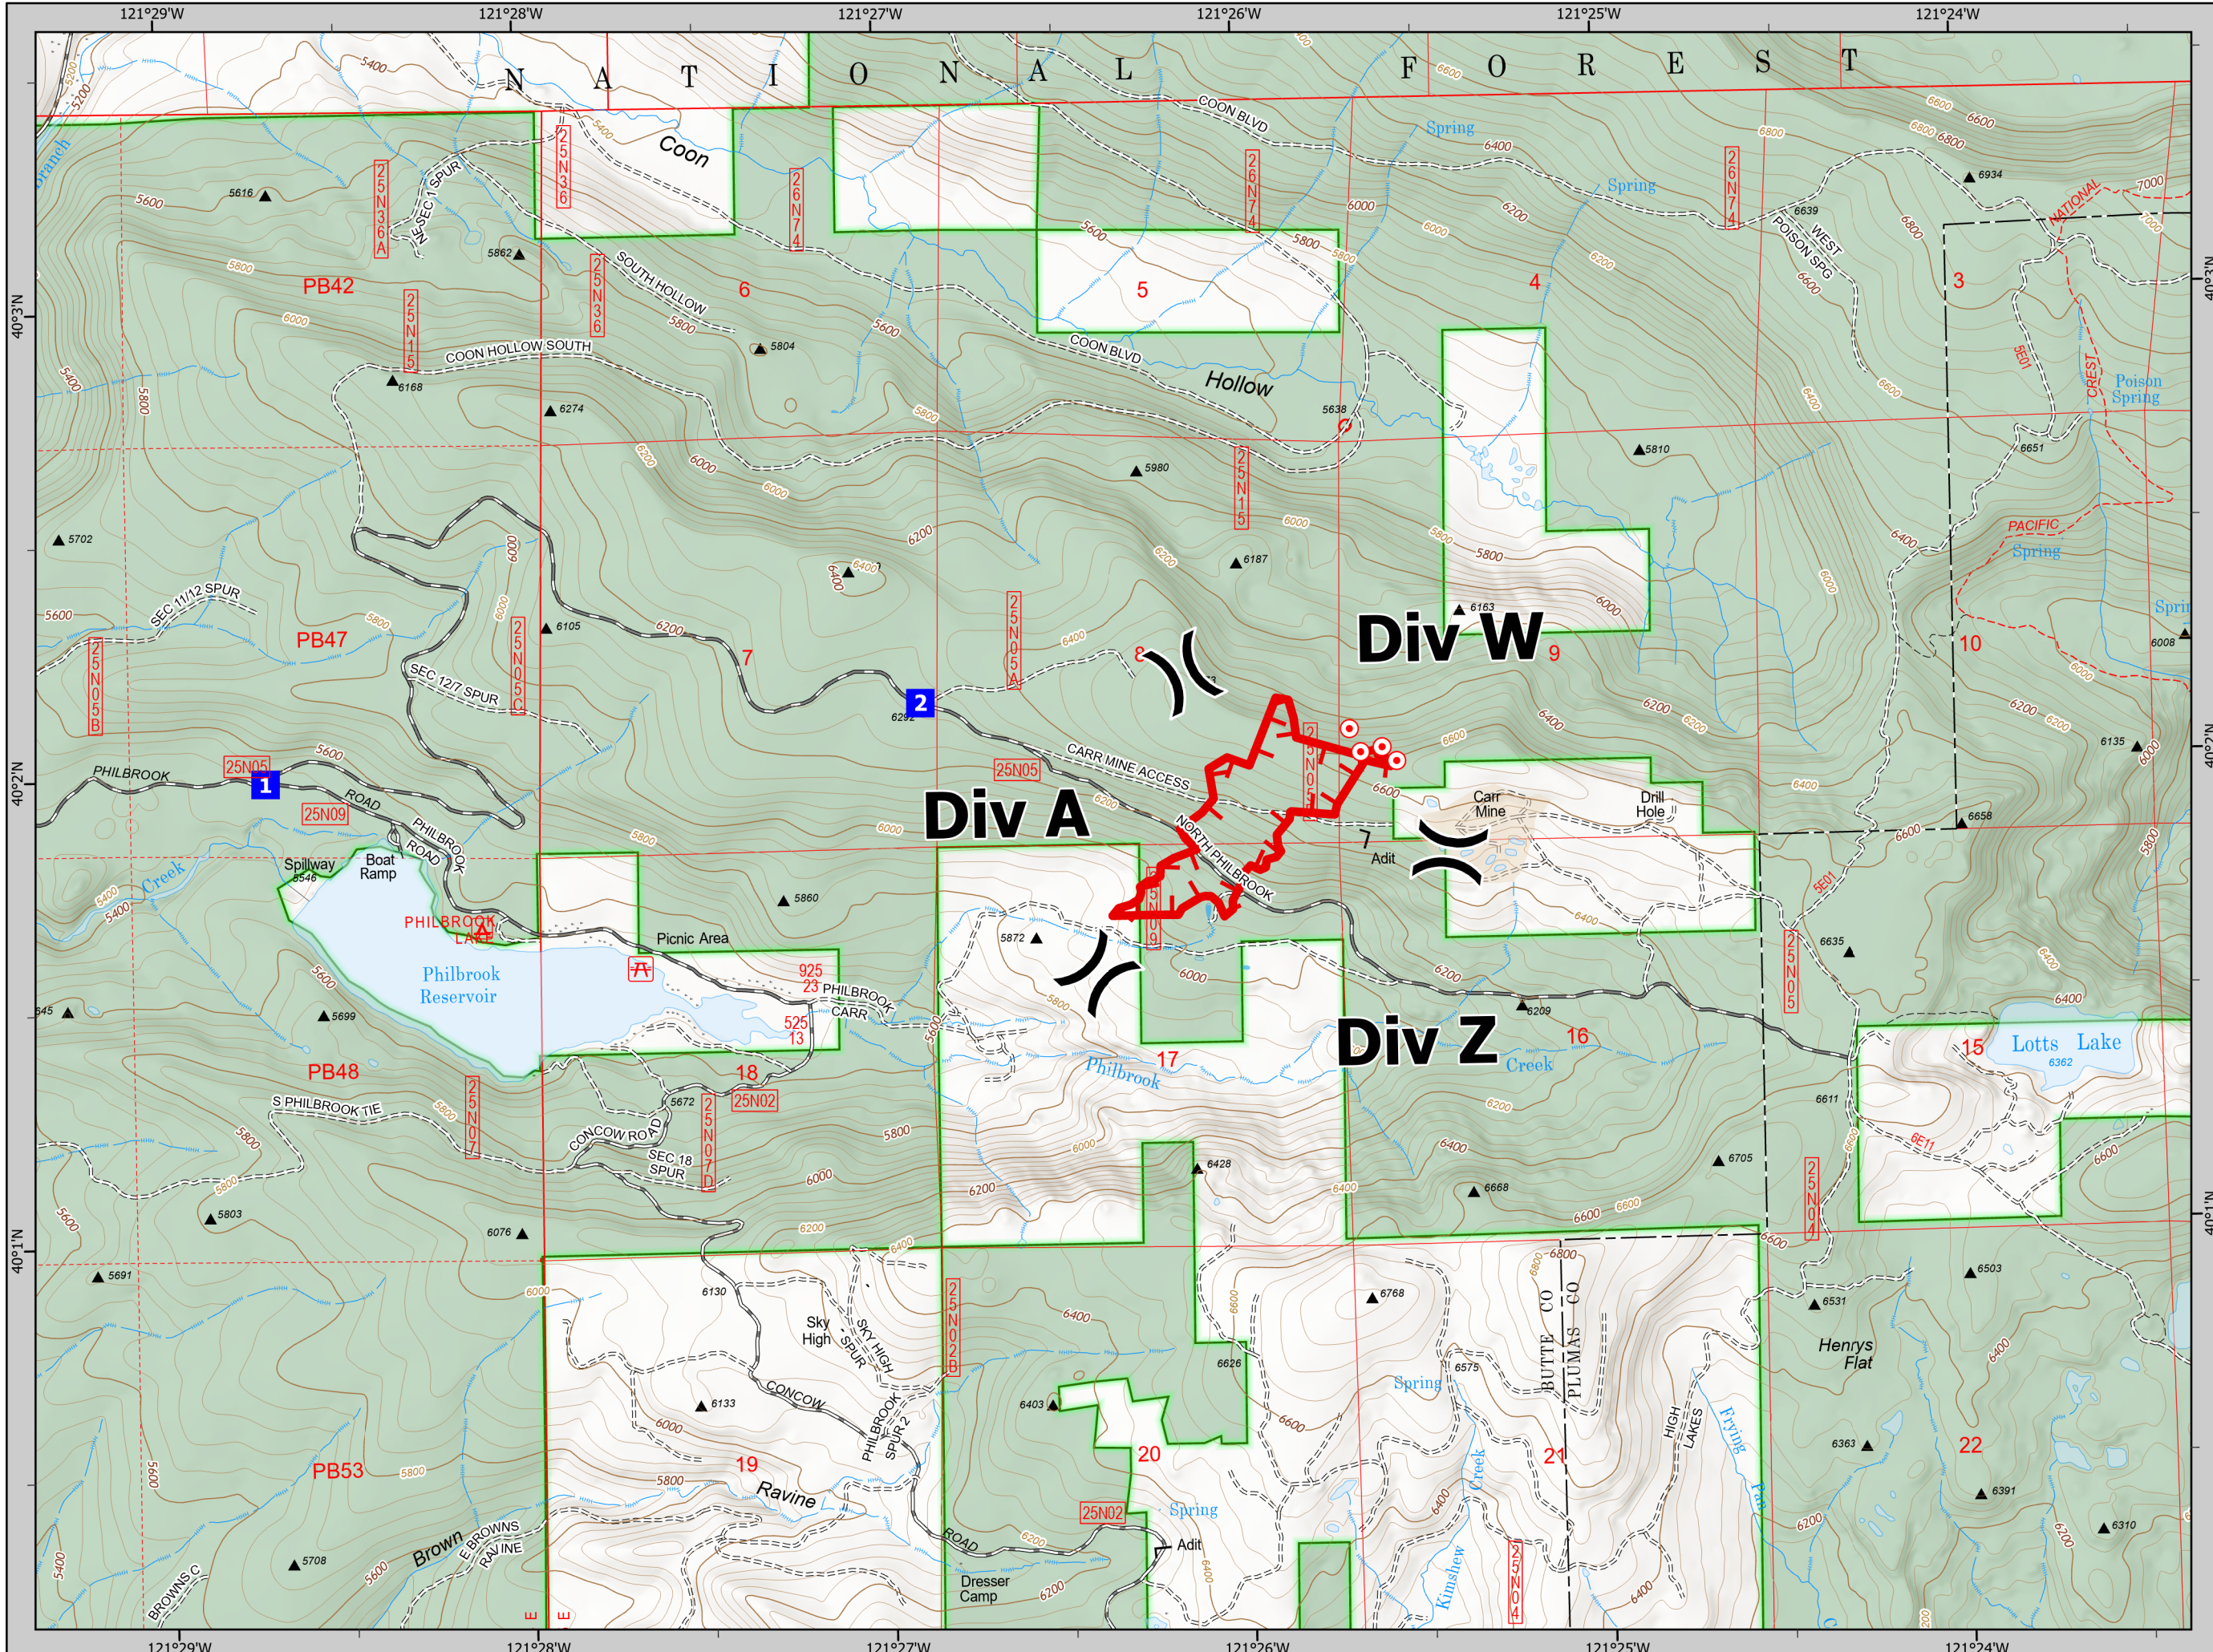

-  Division Break
-  Drop Point
-  Hot Spot - Spot Fire
-  Fire Edge
- NON-FS
-  USDA FOREST SERVICE

1:24,000 NAD83 UTM 10N