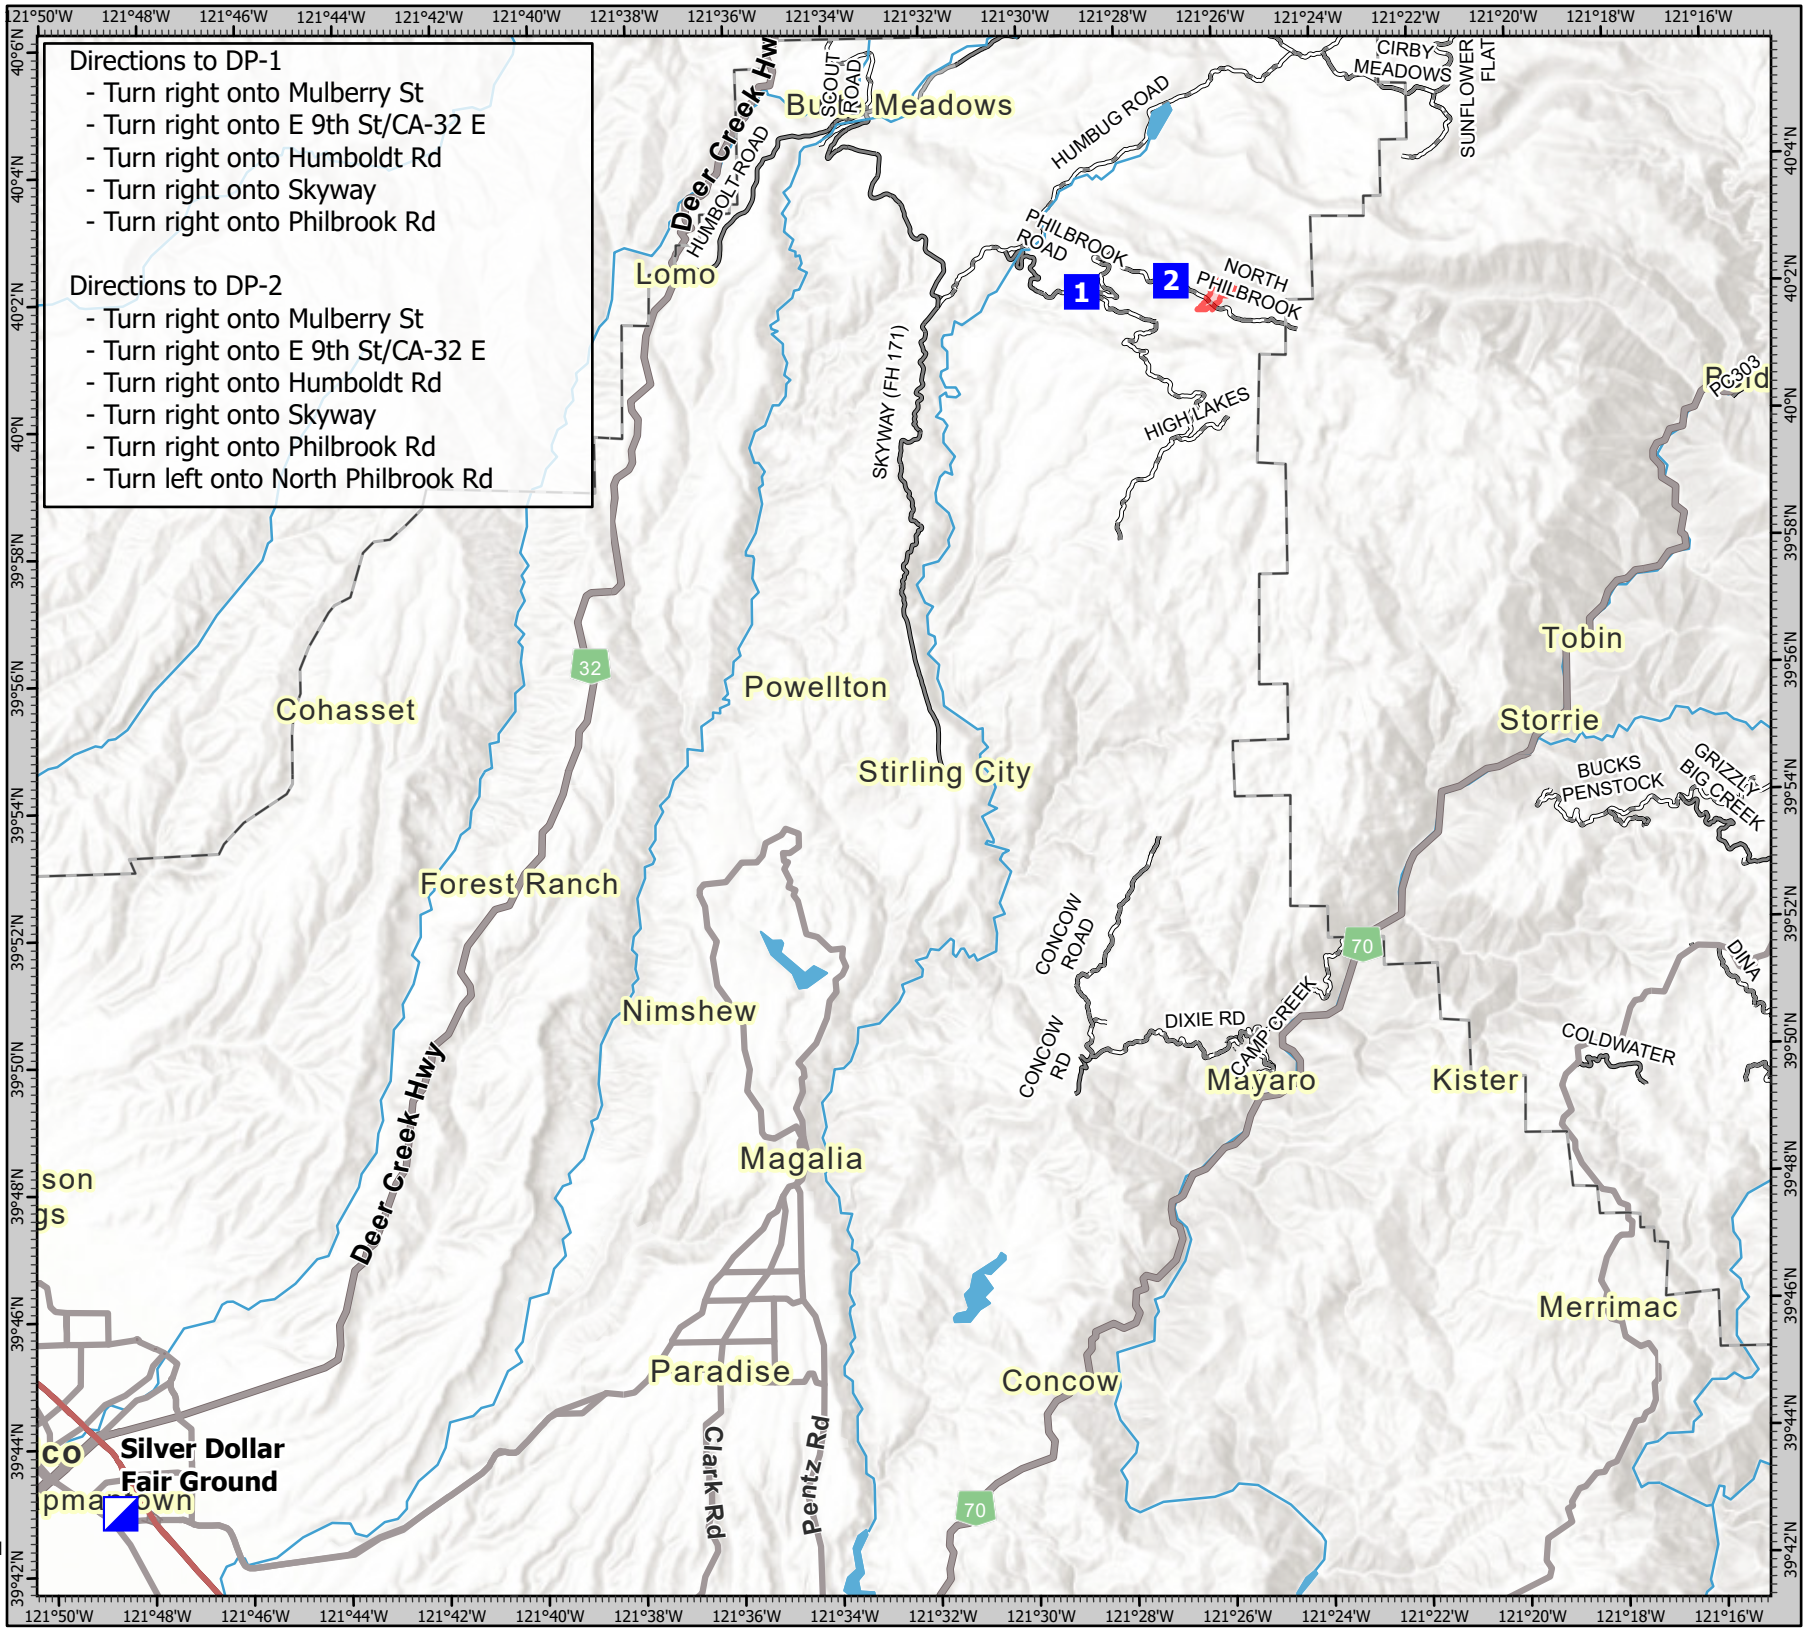

Transportation

Sky
CA-LNF-003531
6/29/21

- Incident Command Post
- Drop Point
- Wildfire Daily Fire Perimeter
- Road - Light Duty - Dirt
- Road - Light Duty - Paved
- Road - Light Duty - Gravel

- Directions to DP-1**
- Turn right onto Mulberry St
 - Turn right onto E 9th St/CA-32 E
 - Turn right onto Humboldt Rd
 - Turn right onto Skyway
 - Turn right onto Philbrook Rd
- Directions to DP-2**
- Turn right onto Mulberry St
 - Turn right onto E 9th St/CA-32 E
 - Turn right onto Humboldt Rd
 - Turn right onto Skyway
 - Turn right onto Philbrook Rd
 - Turn left onto North Philbrook Rd

1:220,000 NAD83 UTM 10N
0 1 2 4 Miles
Prepared by: CA/IMT12 6/28/2021 21:21