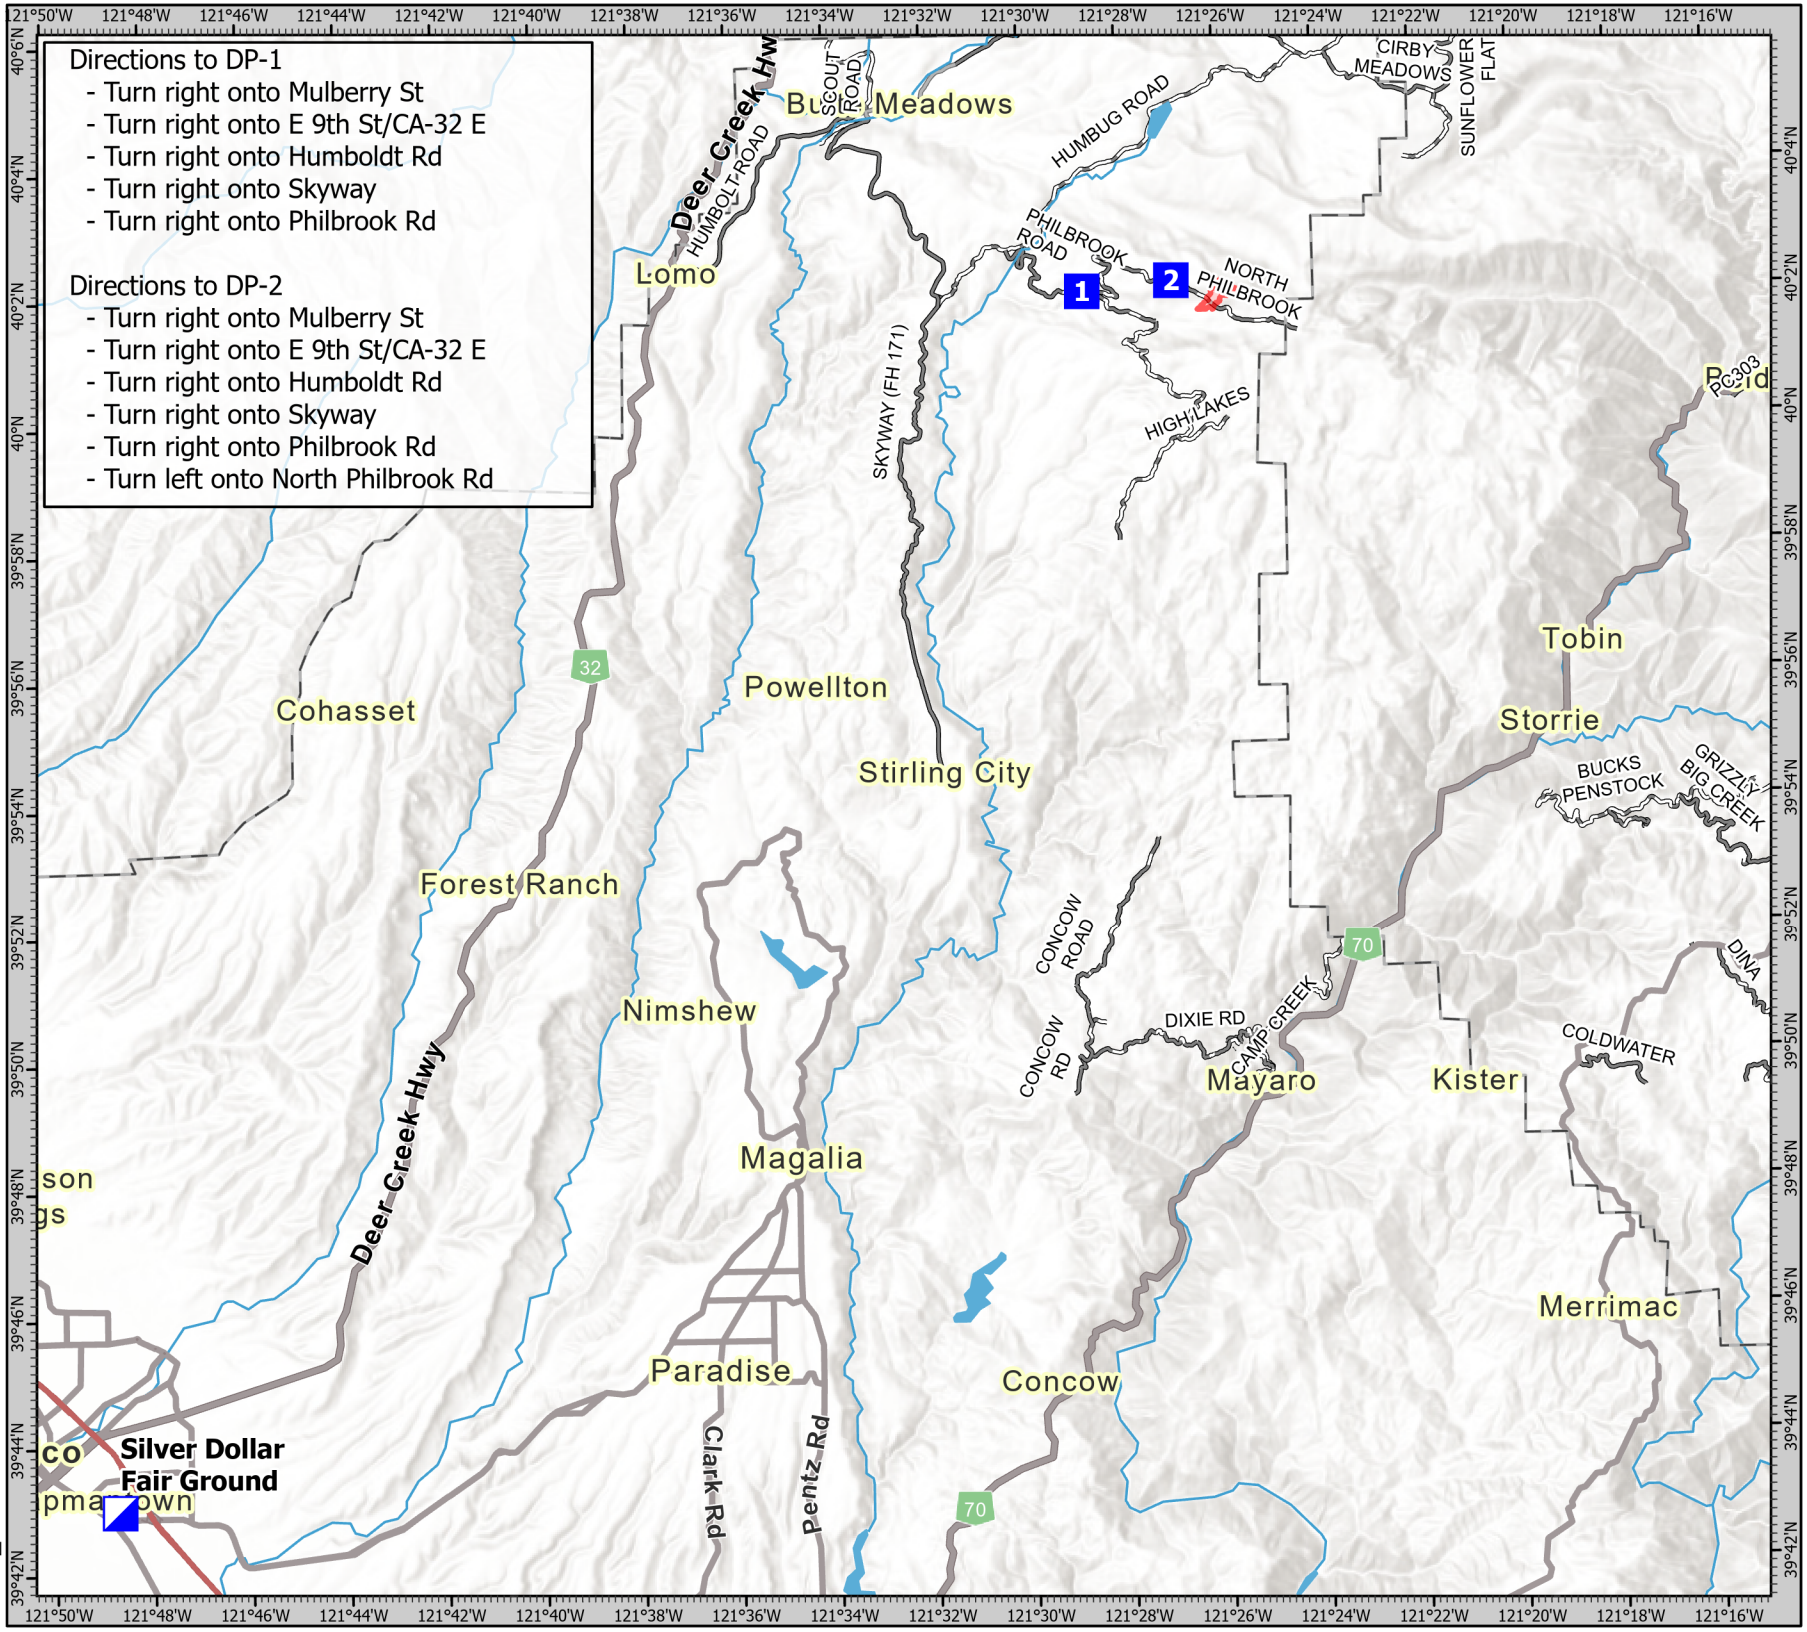

Transportation

Sky
CA-LNF-003531
6/29/21

- Incident Command Post
- Drop Point
- Wildfire Daily Fire Perimeter
- Road - Light Duty - Dirt
- Road - Light Duty - Paved
- Road - Light Duty - Gravel

Directions to DP-1

- Turn right onto Mulberry St
- Turn right onto E 9th St/CA-32 E
- Turn right onto Humboldt Rd
- Turn right onto Skyway
- Turn right onto Philbrook Rd

Directions to DP-2

- Turn right onto Mulberry St
- Turn right onto E 9th St/CA-32 E
- Turn right onto Humboldt Rd
- Turn right onto Skyway
- Turn right onto Philbrook Rd
- Turn left onto North Philbrook Rd

1:220,000 NAD83 UTM 10N
0 1 2 4 Miles
Prepared by: CALM12 6/29/2021 21:22