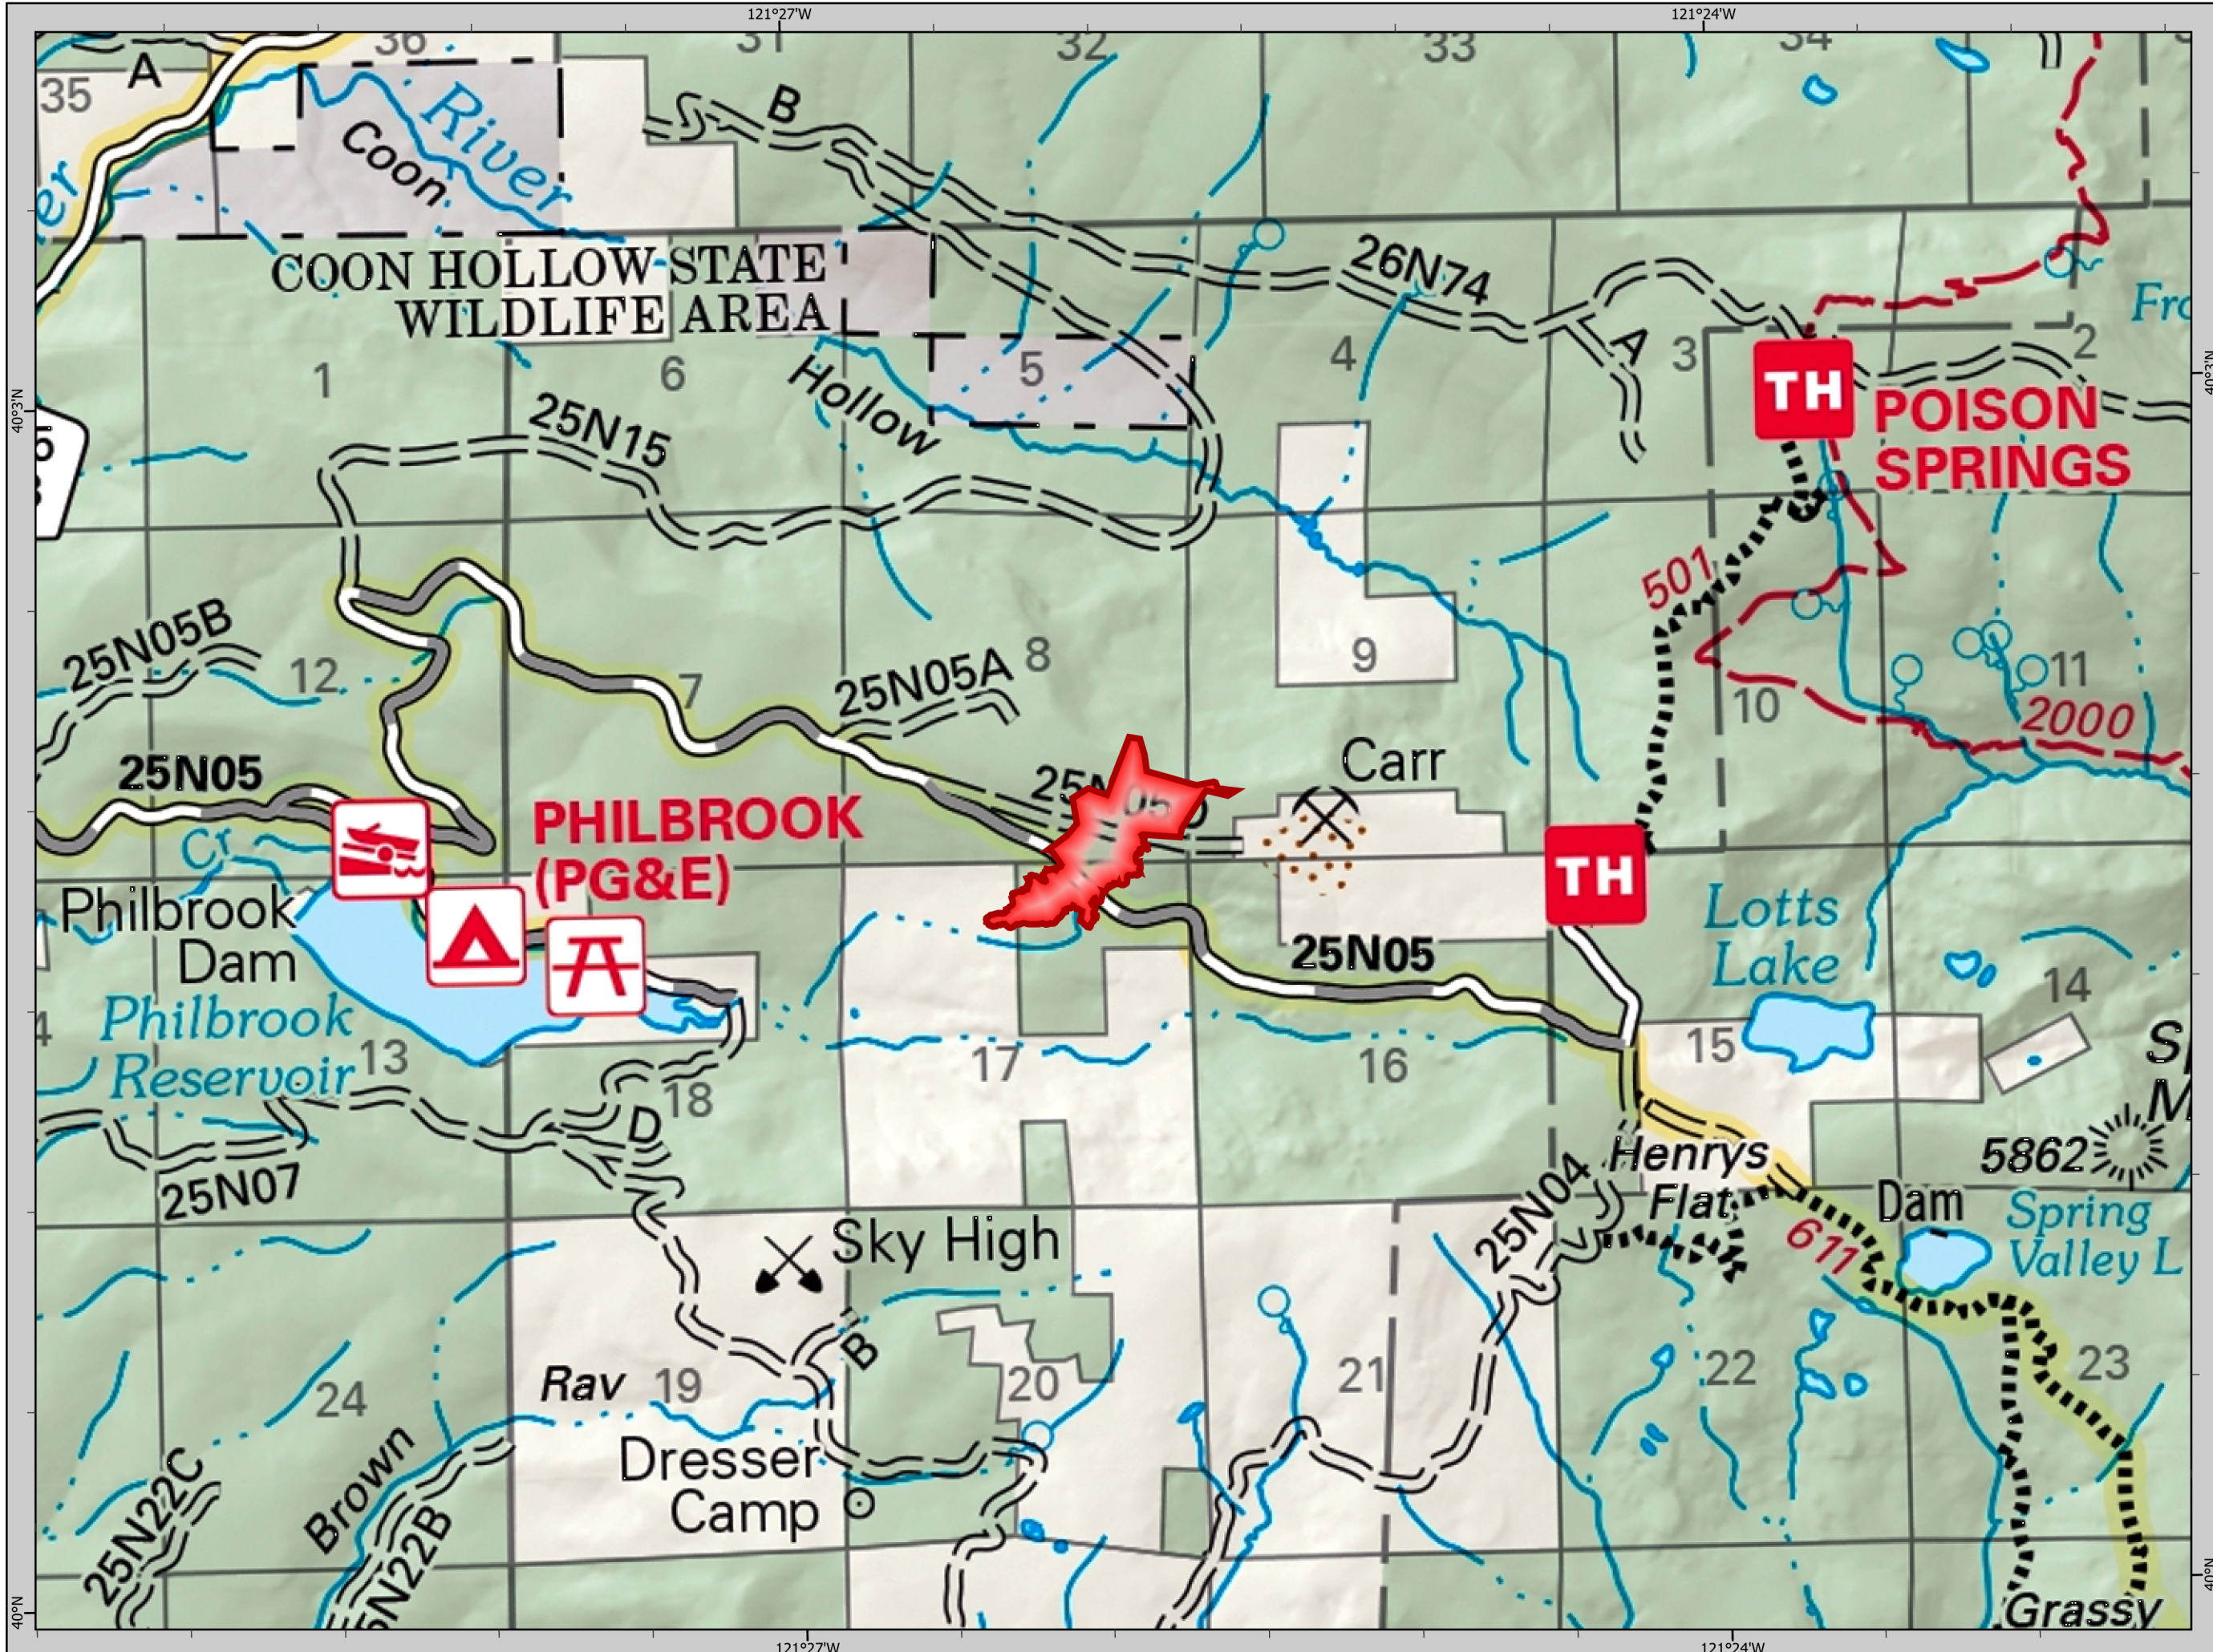

PUBLIC INFORMATION

Sky  
CA-LNF-003531  
6/30/21

Wildfire Daily Fire Perimeter

1:28,000 NAD83 UTM 10N  
0 0.25 0.5 1  
Mile