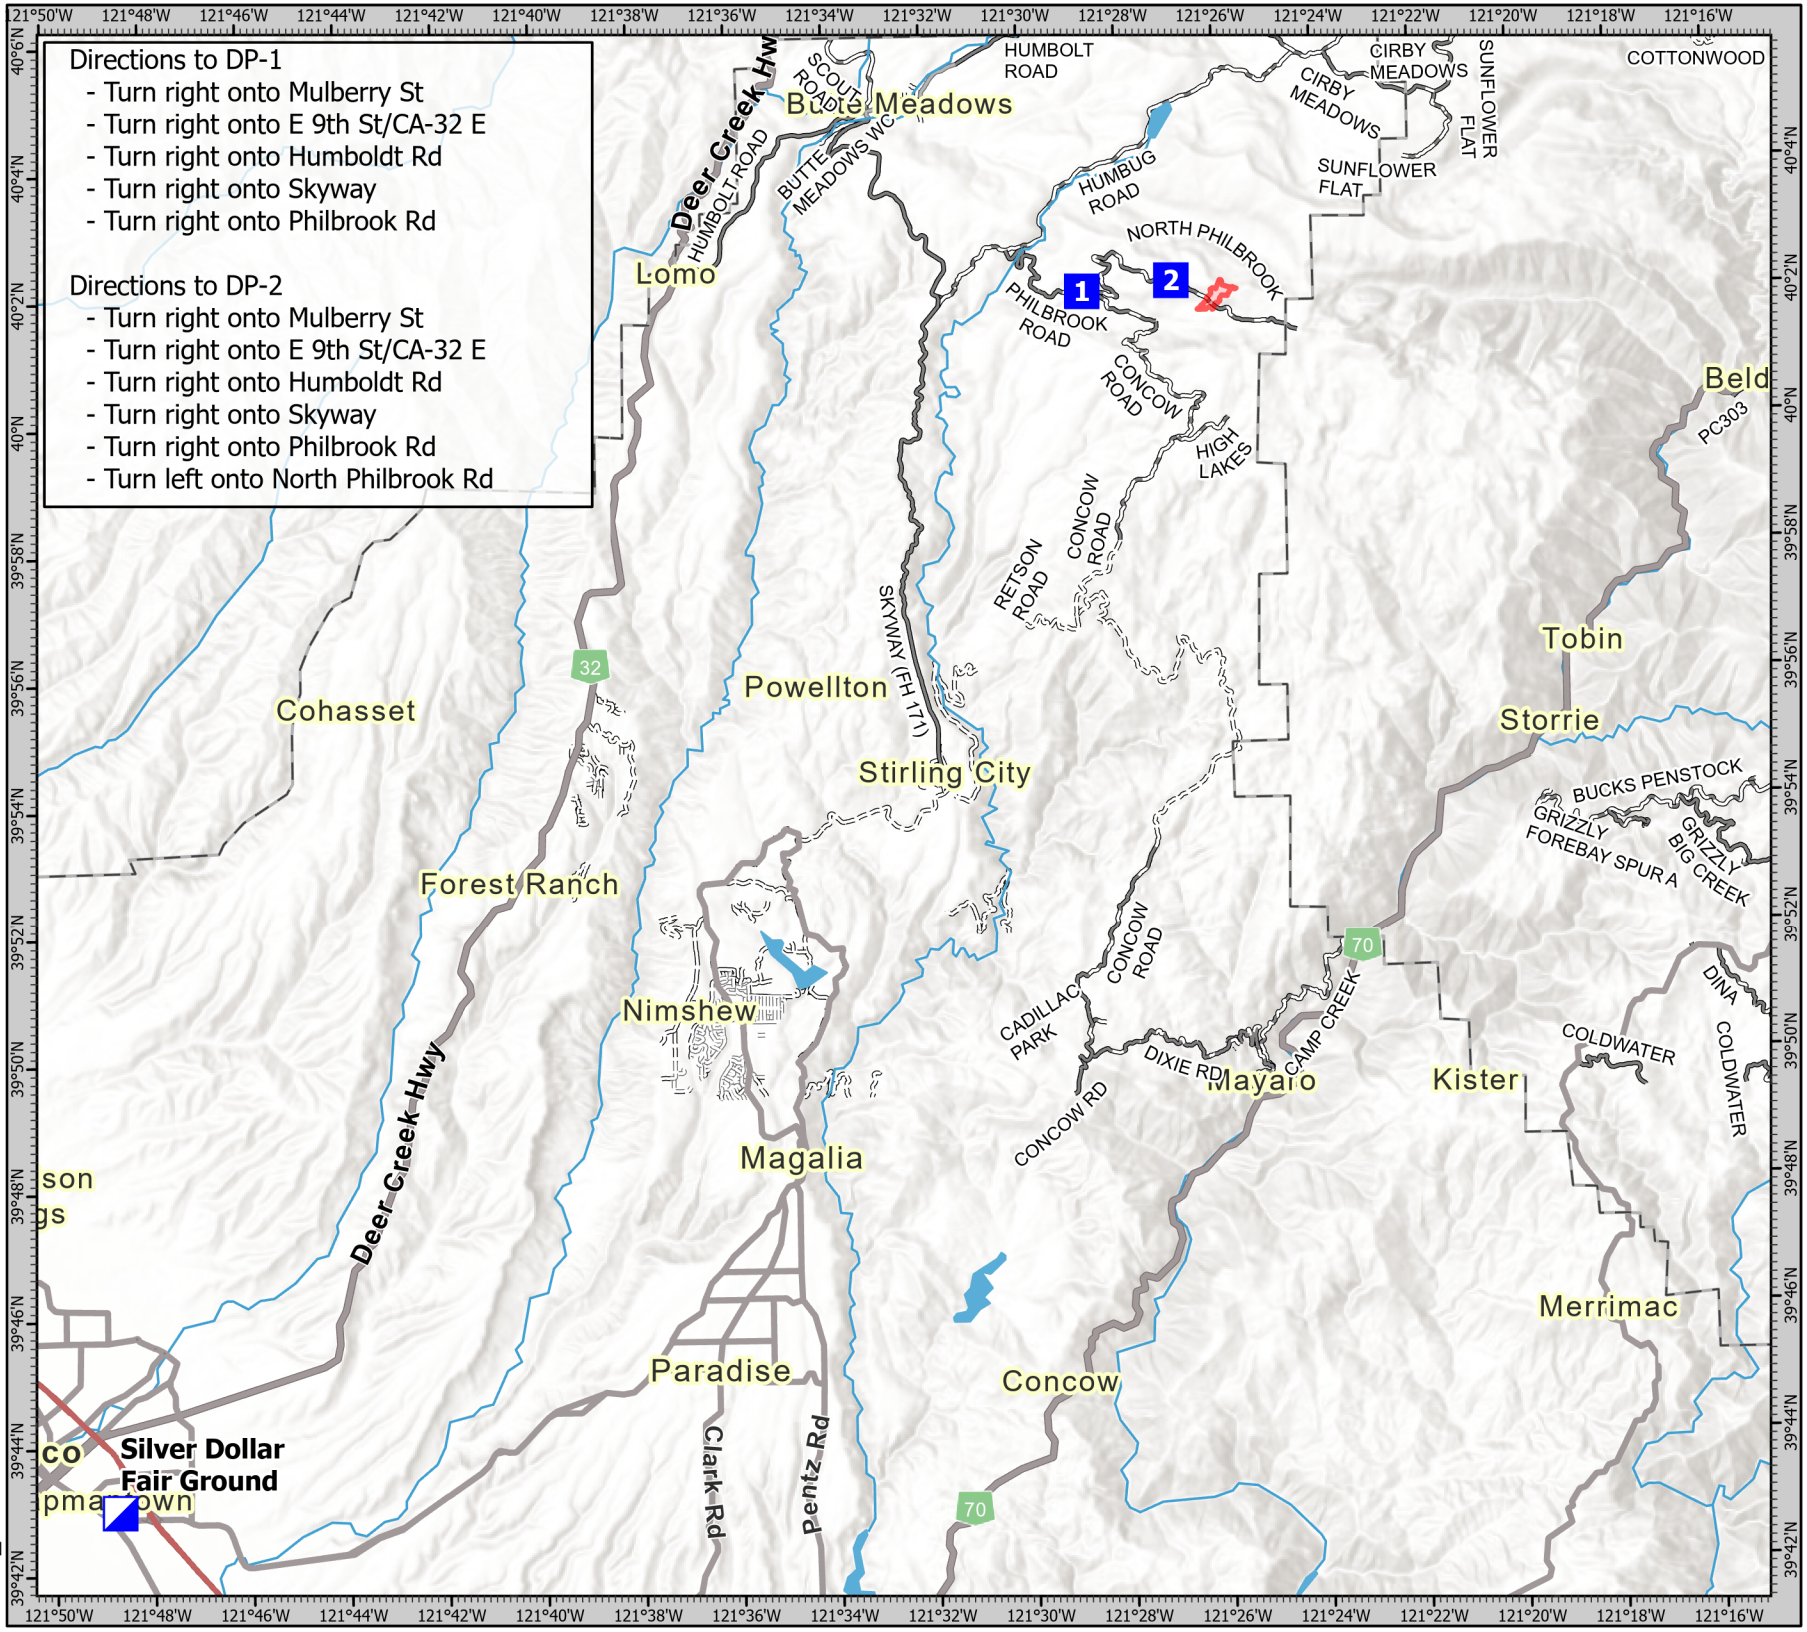

Transportation

Sky
CA-LNF-003531
6/30/21

- Incident Command Post
- Drop Point
- Wildfire Daily Fire Perimeter
- Road - 4WD
- Road - Light Duty - Dirt
- Road - Light Duty - Gravel
- Road - Light Duty - Paved

- Directions to DP-1**
- Turn right onto Mulberry St
 - Turn right onto E 9th St/CA-32 E
 - Turn right onto Humboldt Rd
 - Turn right onto Skyway
 - Turn right onto Philbrook Rd
- Directions to DP-2**
- Turn right onto Mulberry St
 - Turn right onto E 9th St/CA-32 E
 - Turn right onto Humboldt Rd
 - Turn right onto Skyway
 - Turn right onto Philbrook Rd
 - Turn left onto North Philbrook Rd

1:220,000 NAD83 UTM 10N
0 1 2 4 Miles
Prepared by: CALM/T12 6/29/2021 11:37