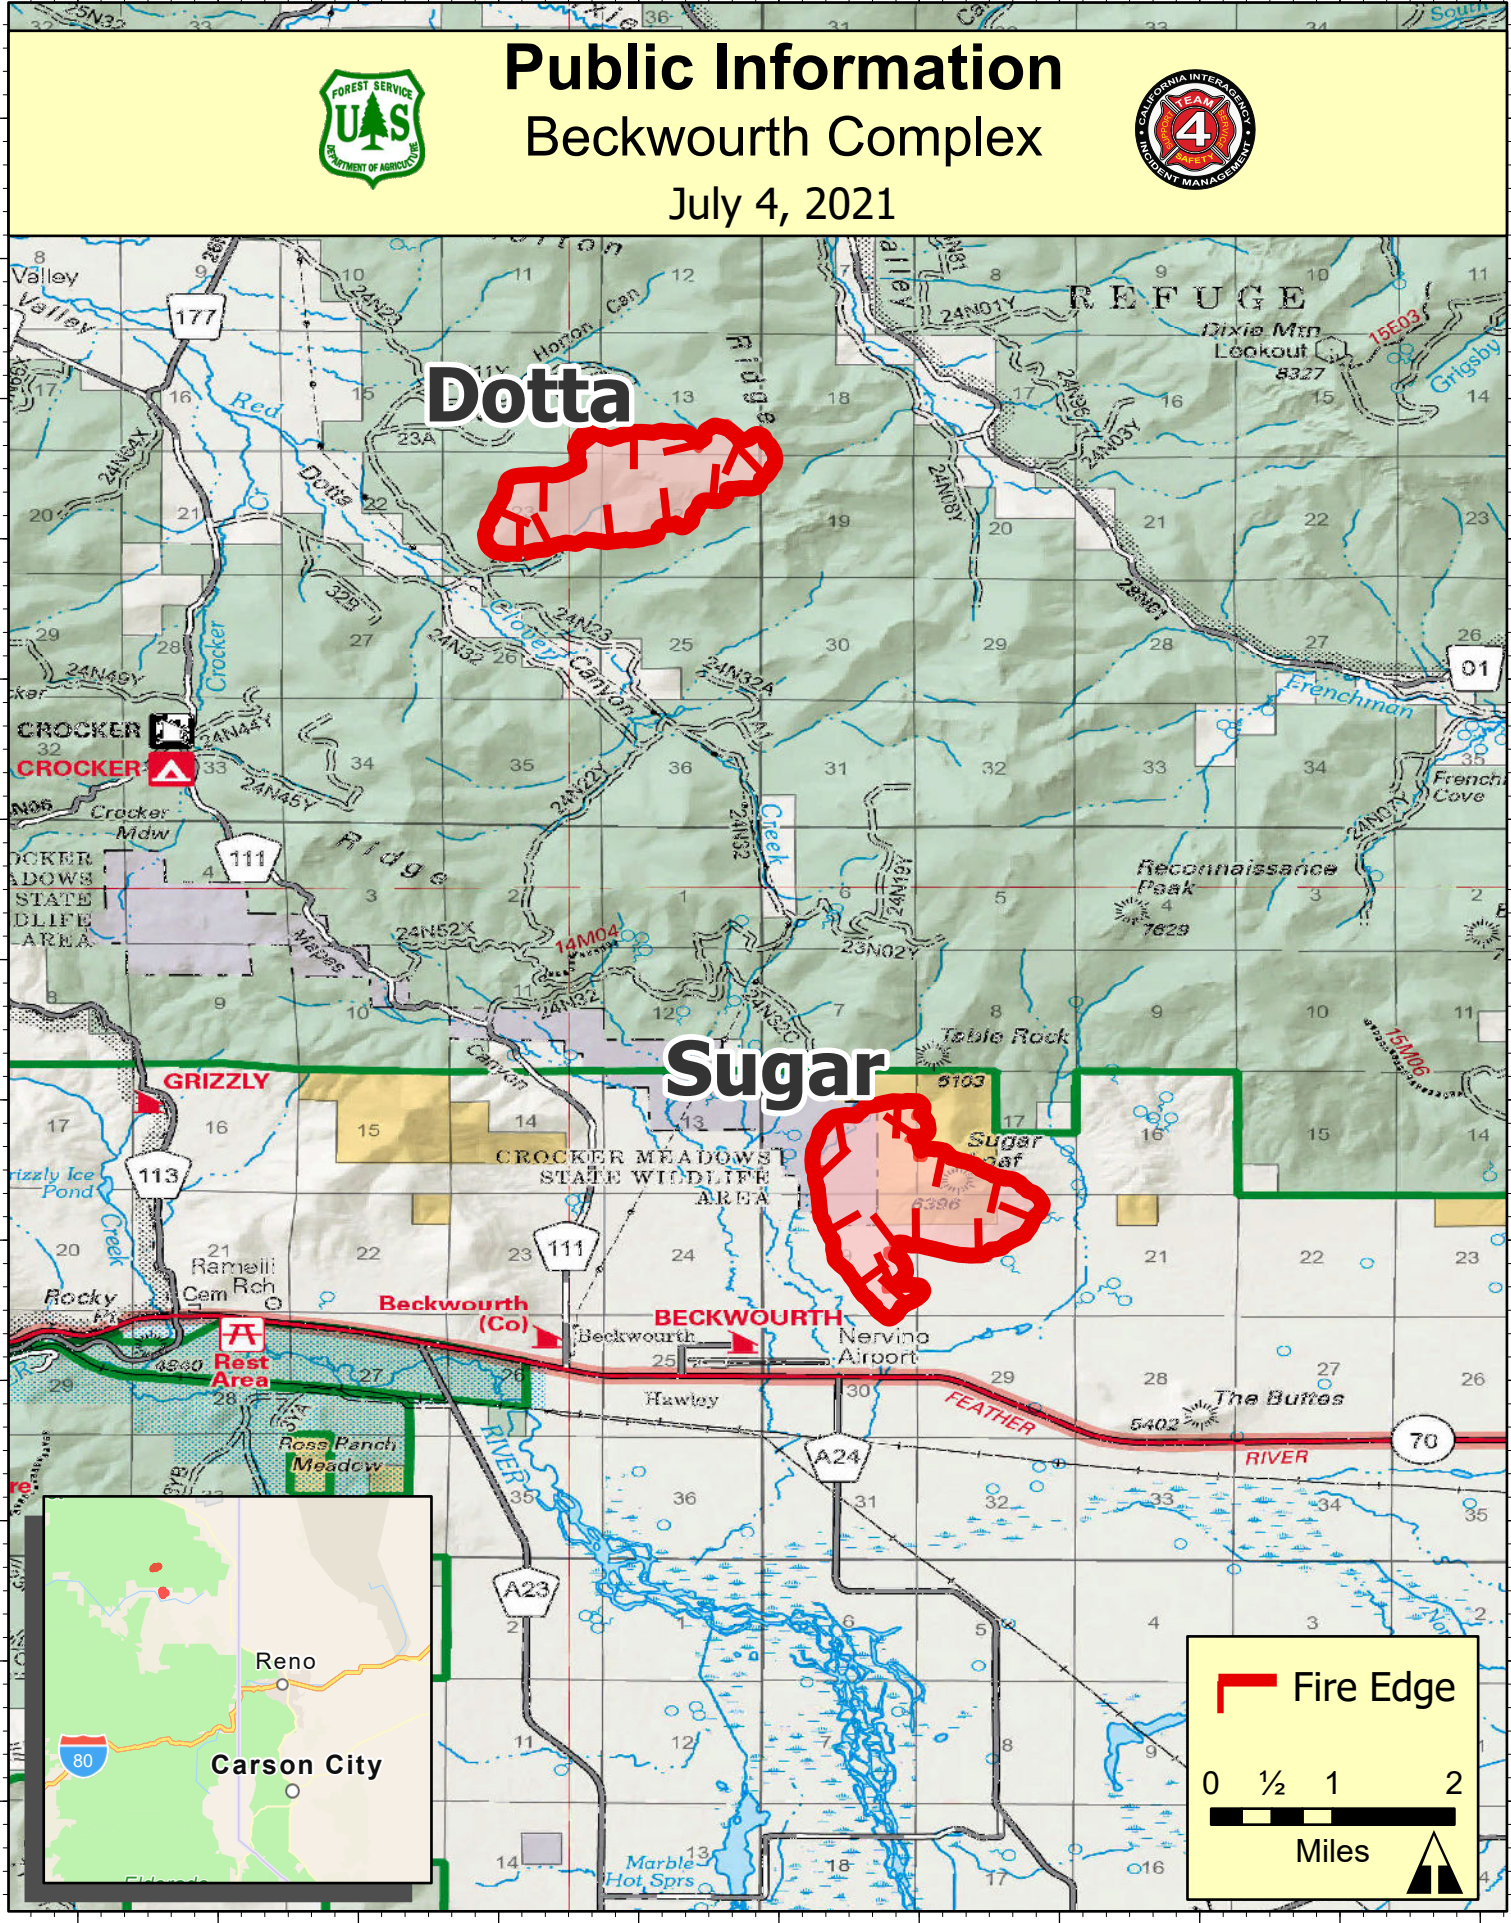

-120°26' -120°25' -120°24' -120°23' -120°22' -120°21' -120°20' -120°19' -120°18' -120°17' -120°16'

# Public Information Beckwourth Complex July 4, 2021

39°58'  
39°57'  
39°56'  
39°55'  
39°54'  
39°53'  
39°52'  
39°51'  
39°50'  
39°49'  
39°48'  
39°47'  
39°46'

39°58'  
39°57'  
39°56'  
39°55'  
39°54'  
39°53'  
39°52'  
39°51'  
39°50'  
39°49'  
39°48'  
39°47'  
39°46'

Fire Edge

0 1/2 1 2  
Miles