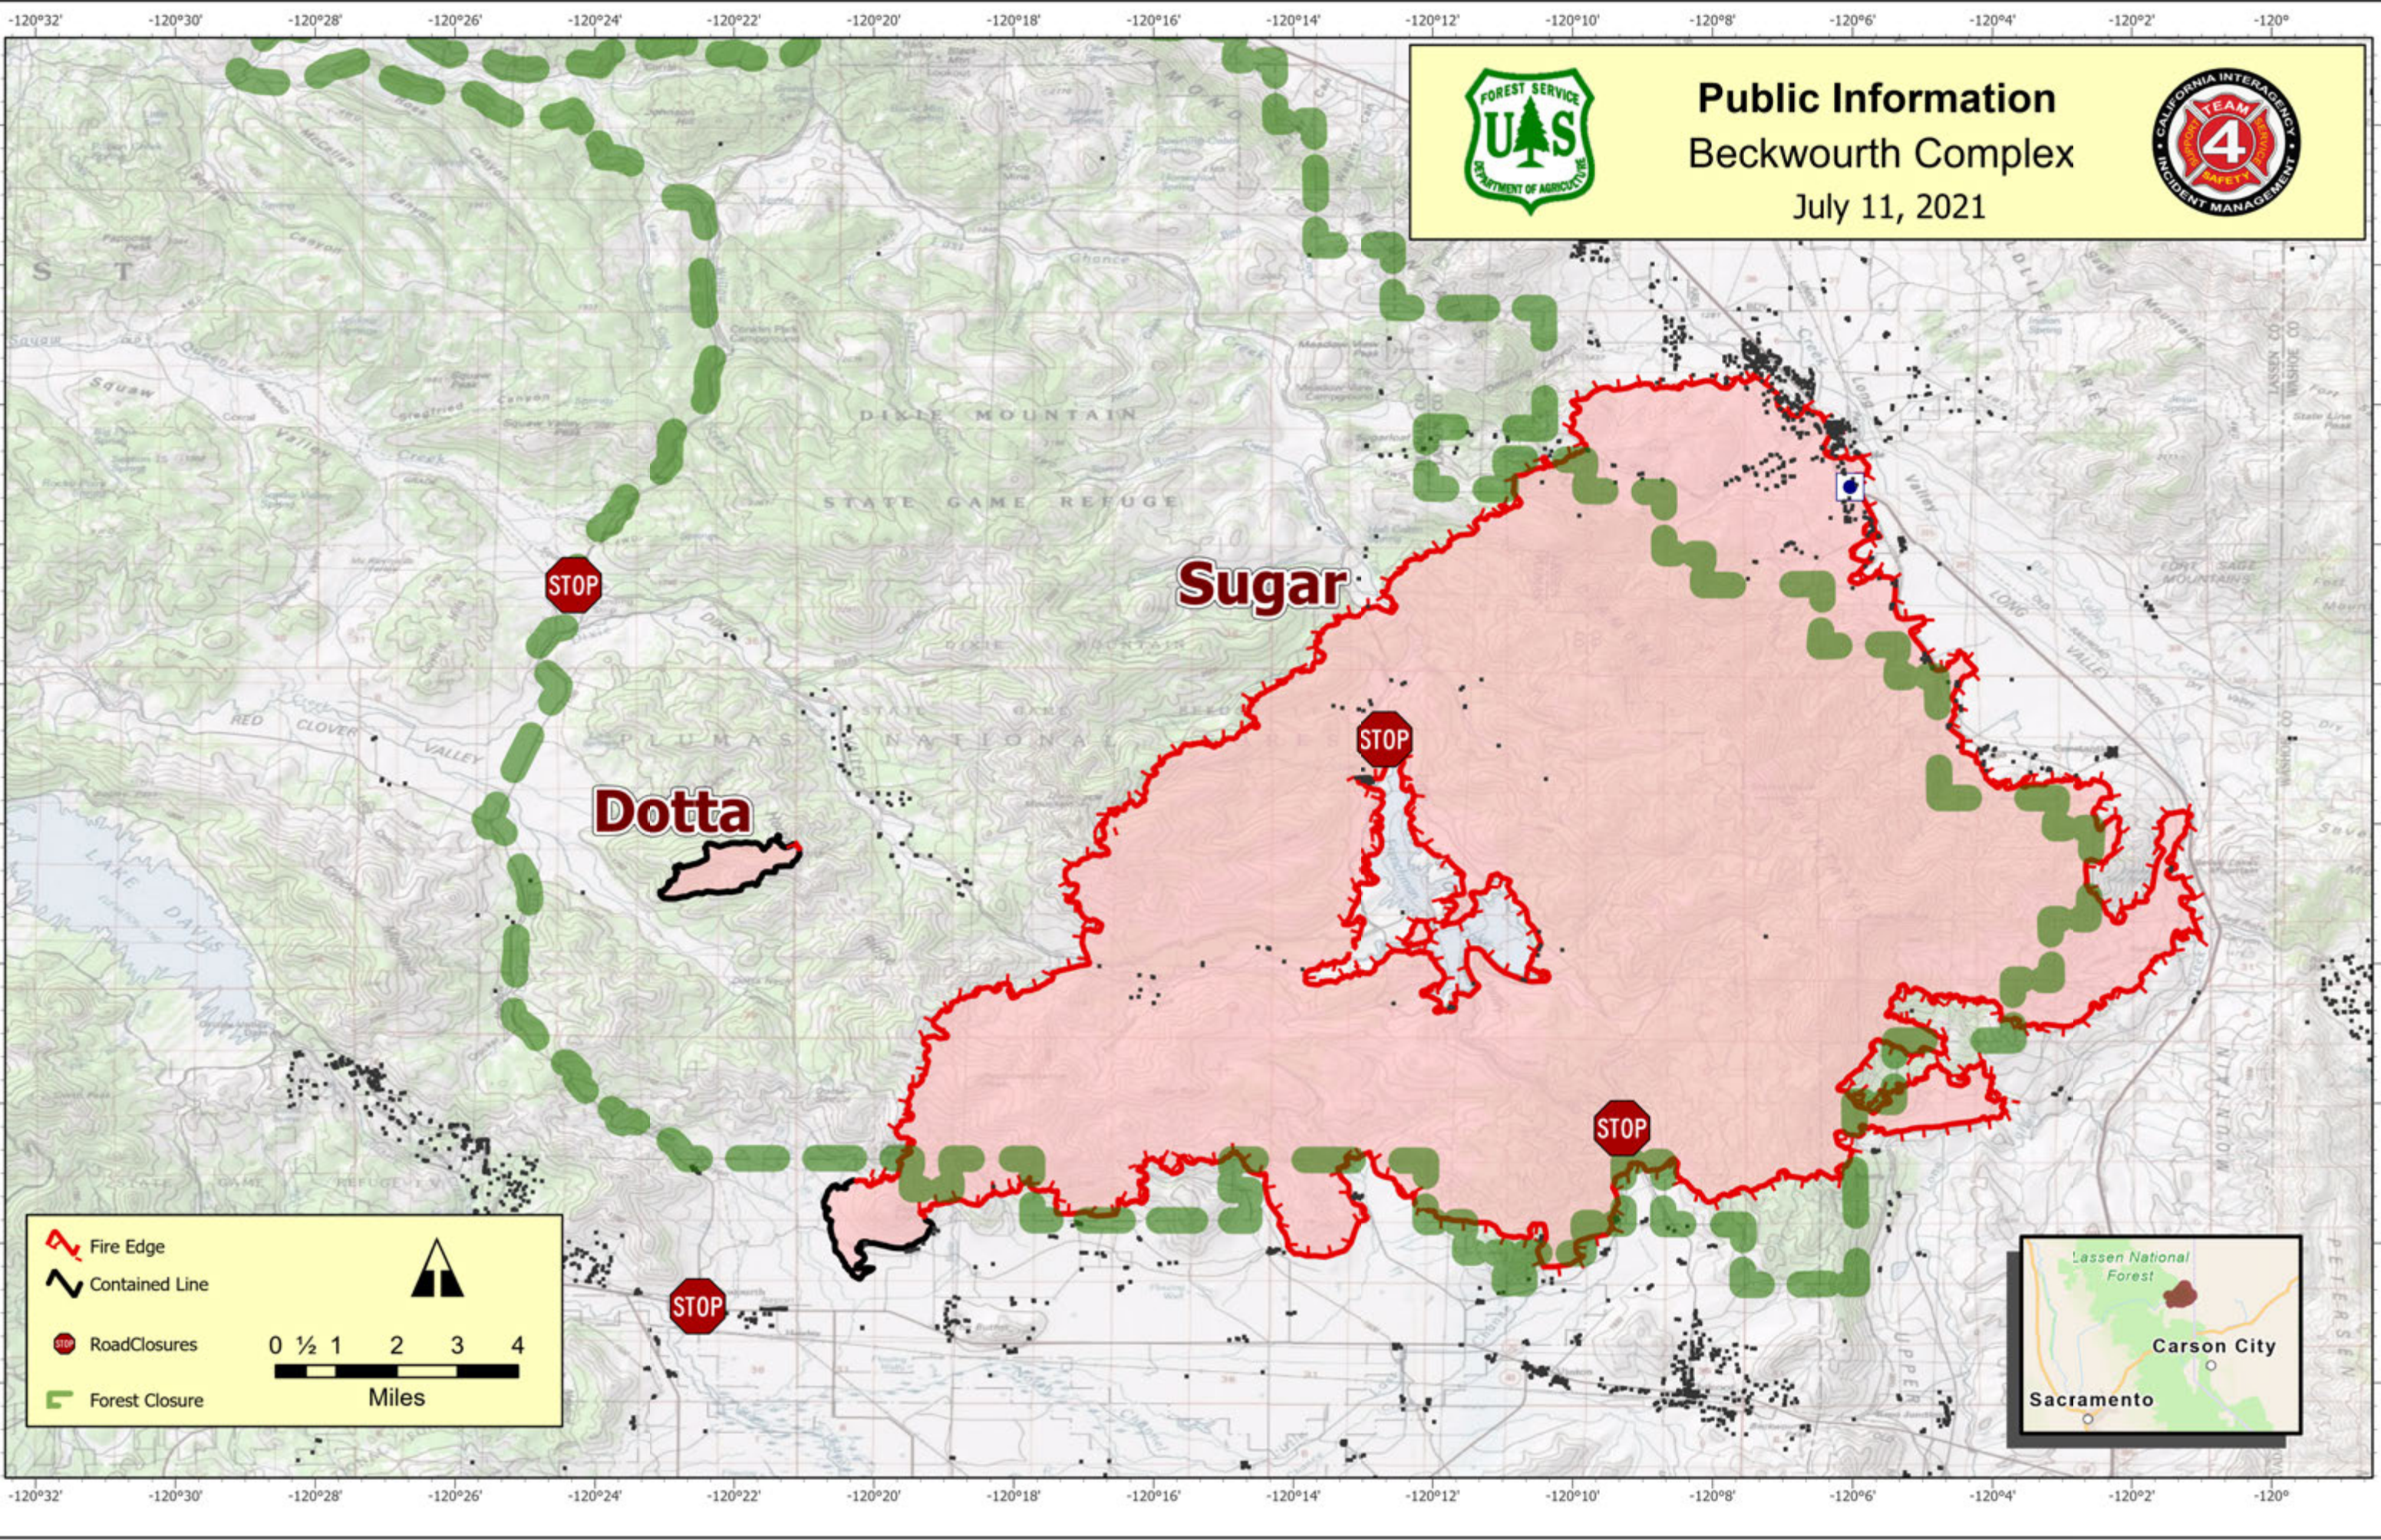

Public Information Beckwouth Complex July 11, 2021

Fire Edge
 Contained Line
 Road Closures
 Forest Closure

0 1/2 1 2 3 4
Miles