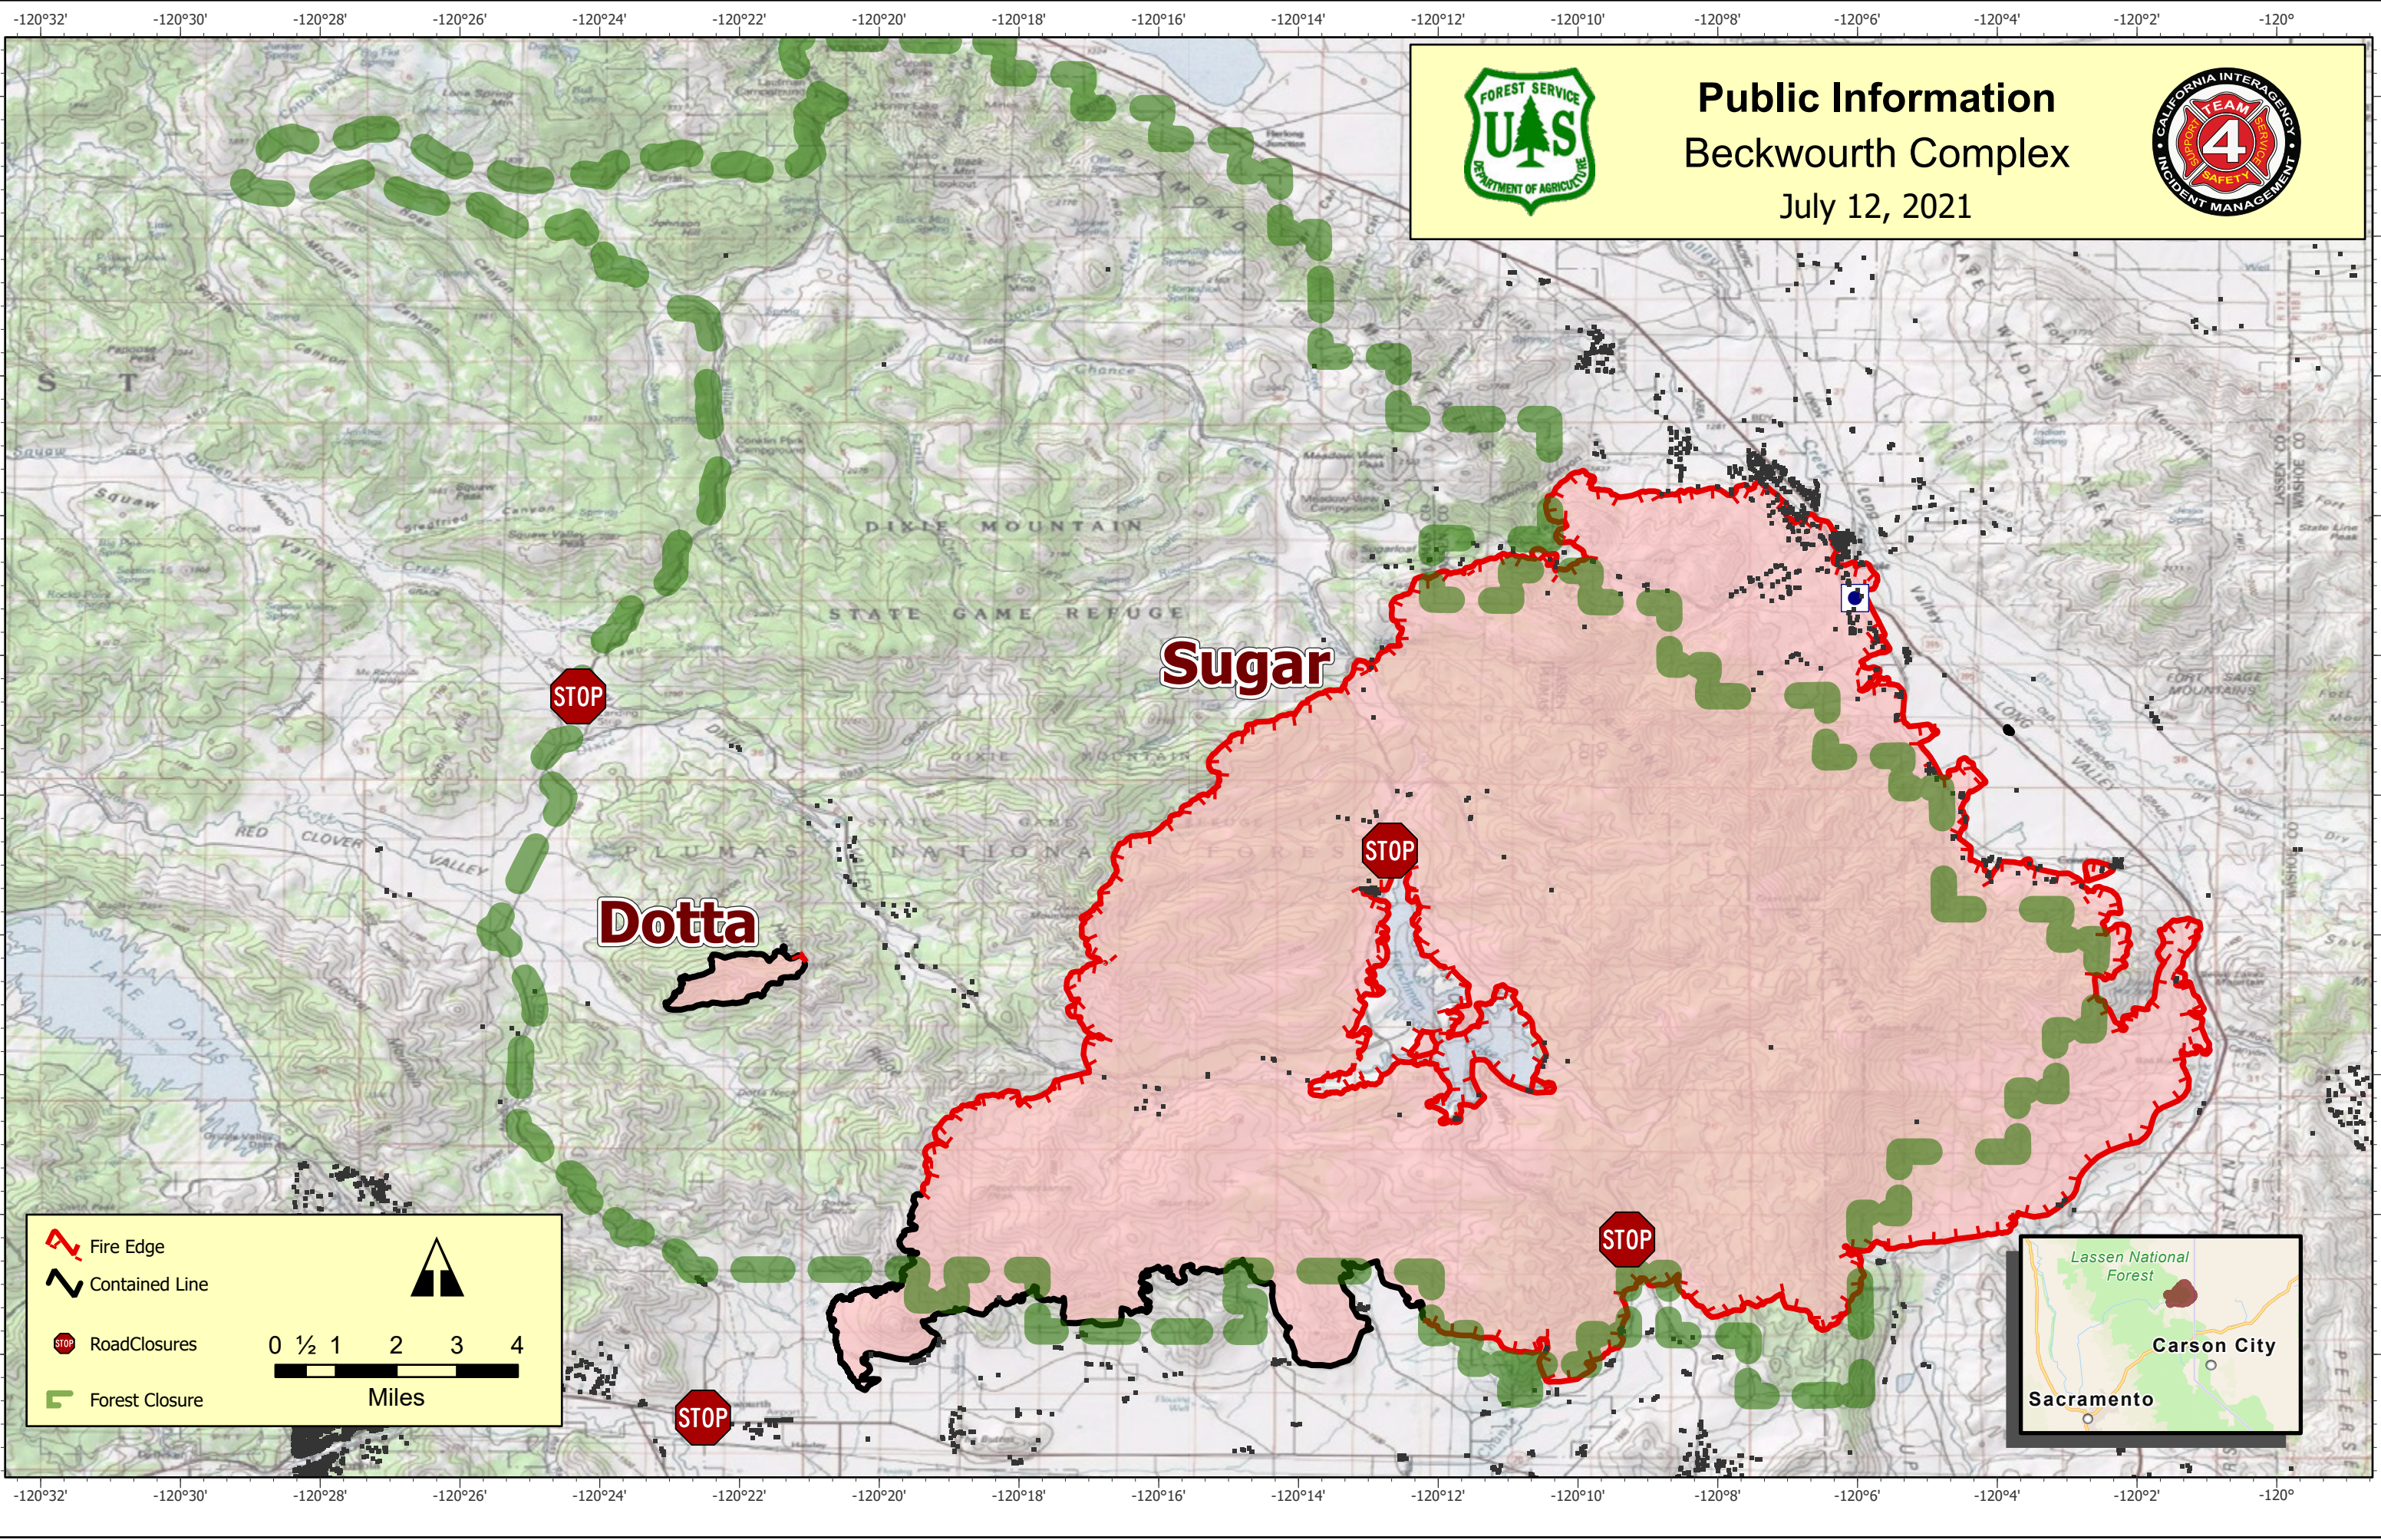

Public Information Beckwourth Complex

July 12, 2021

- Fire Edge
- Contained Line
- Road Closures
- Forest Closure

0 1/2 1 2 3 4
Miles