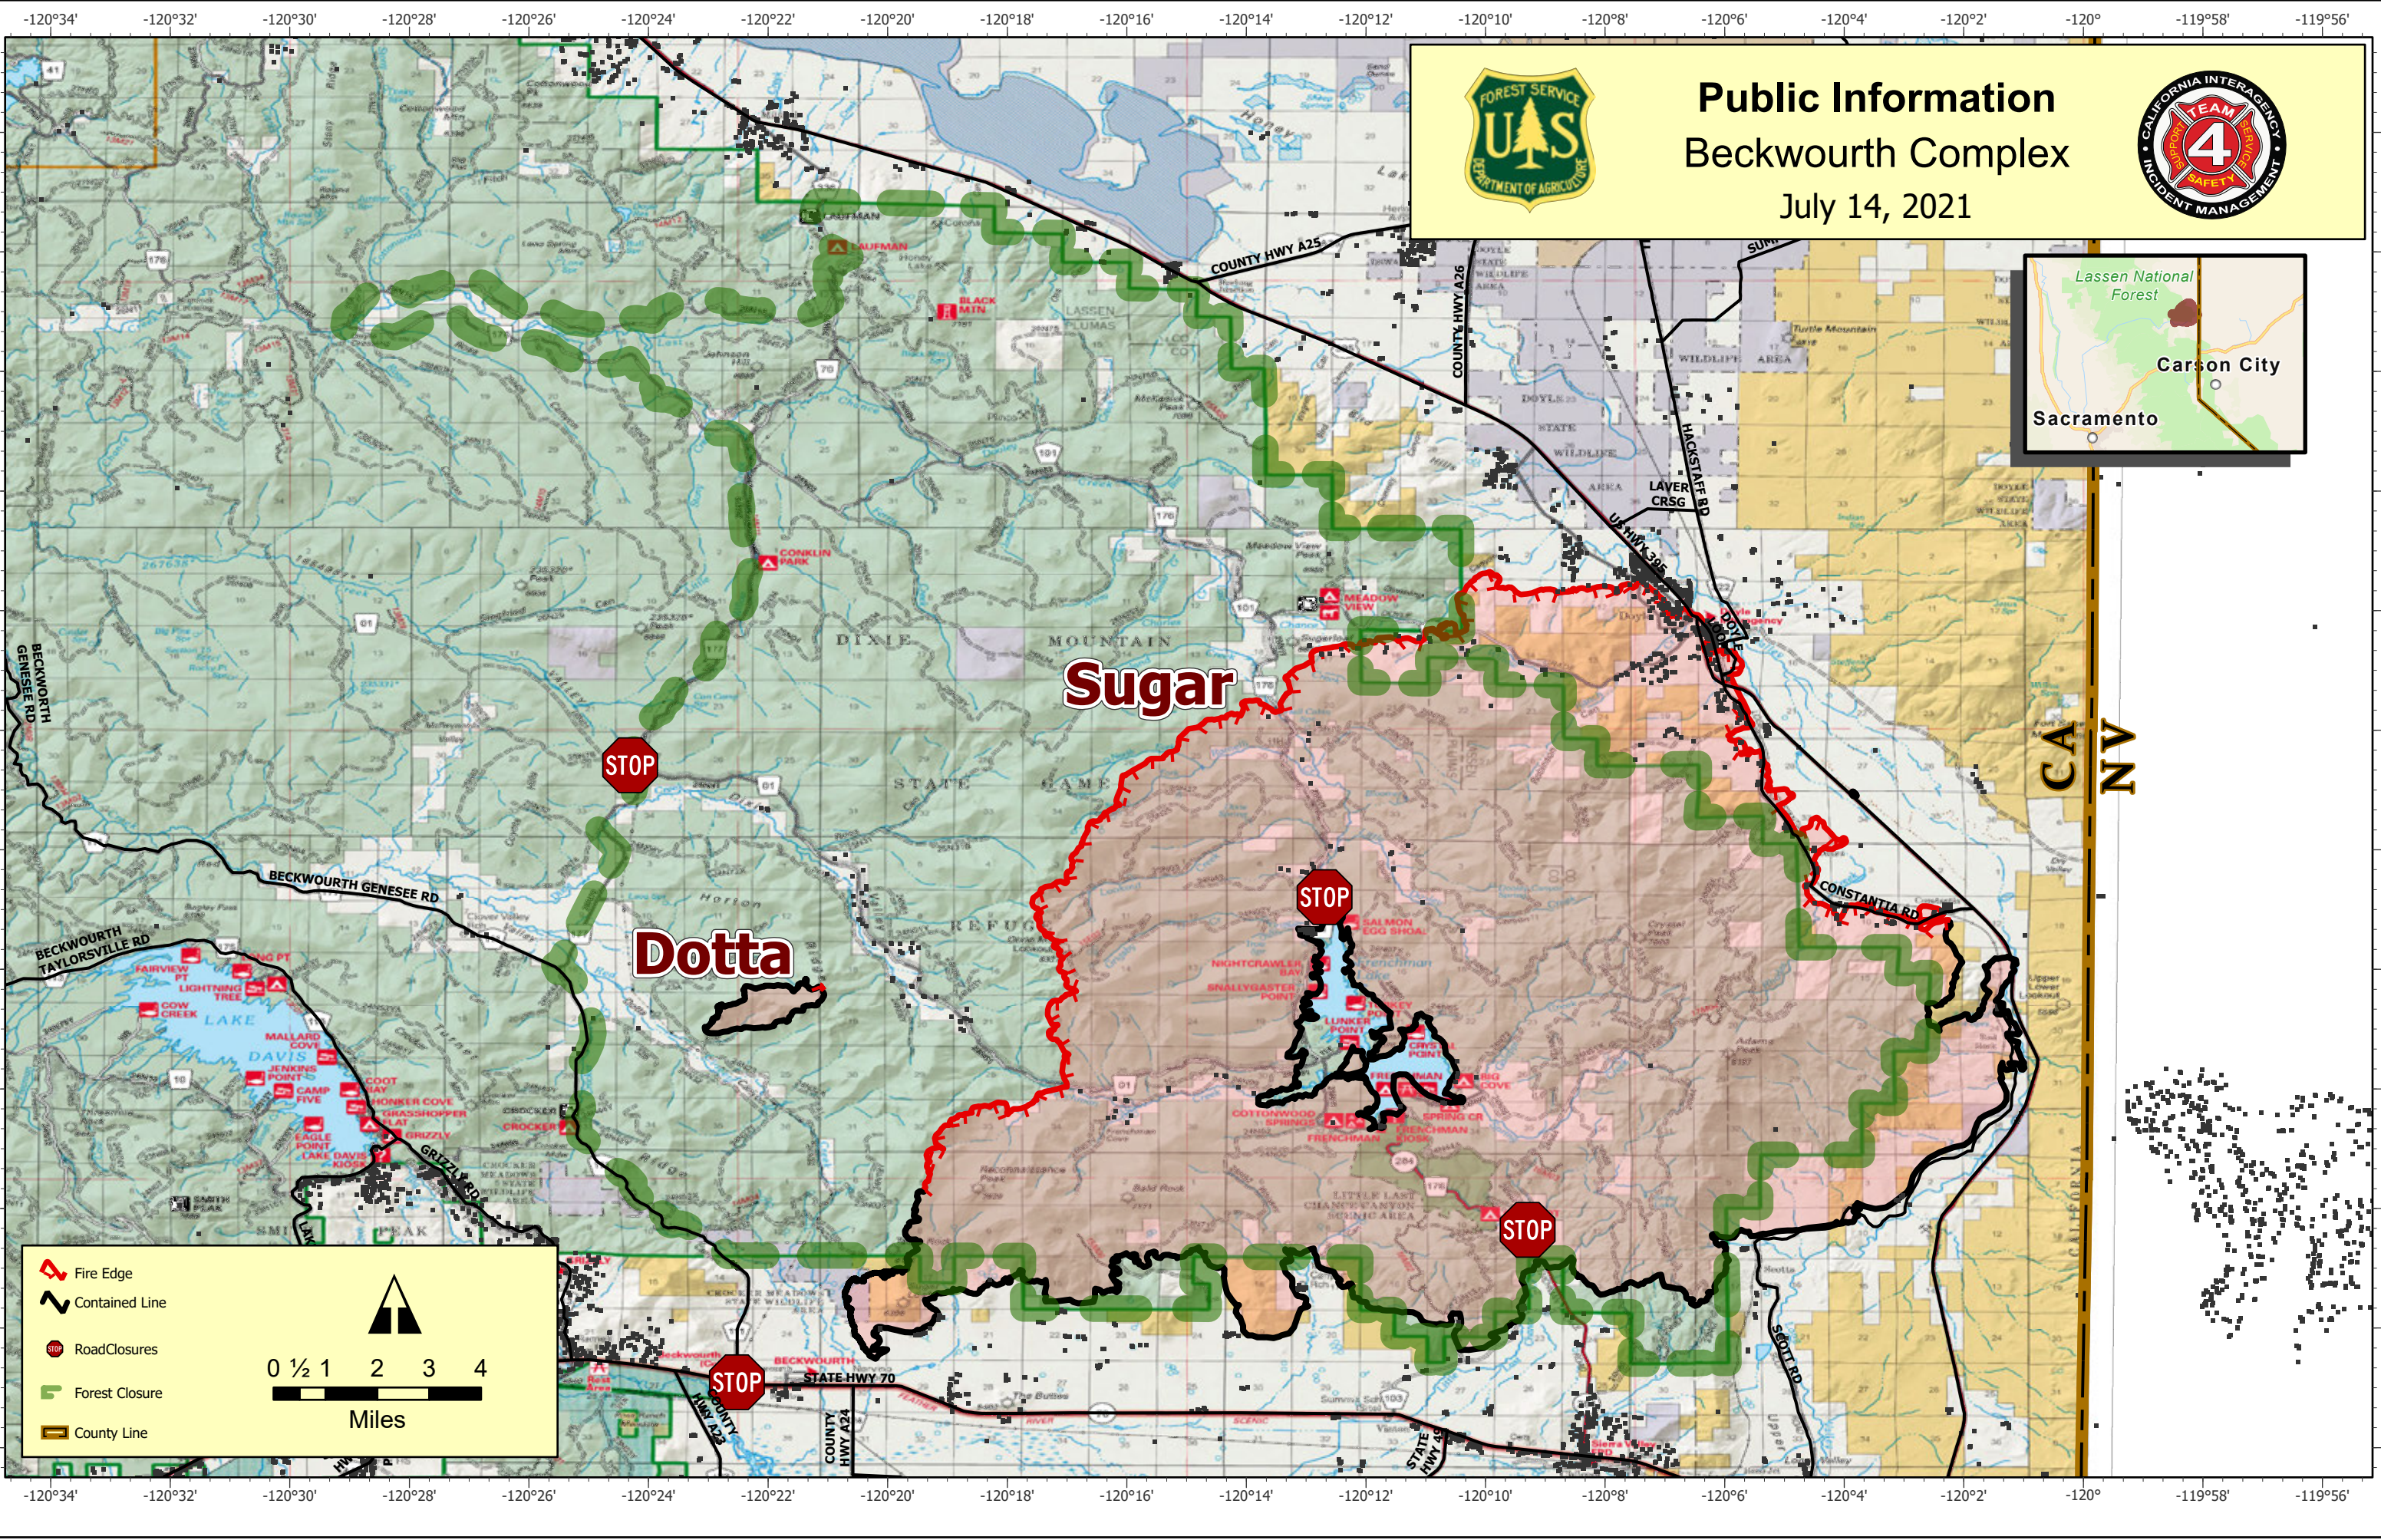

# Public Information Beckwourth Complex July 14, 2021

## Sugar

## Dotta

# CA NV

- Fire Edge
- Contained Line
- Road Closures
- Forest Closure
- County Line

0 1/2 1 2 3 4  
Miles