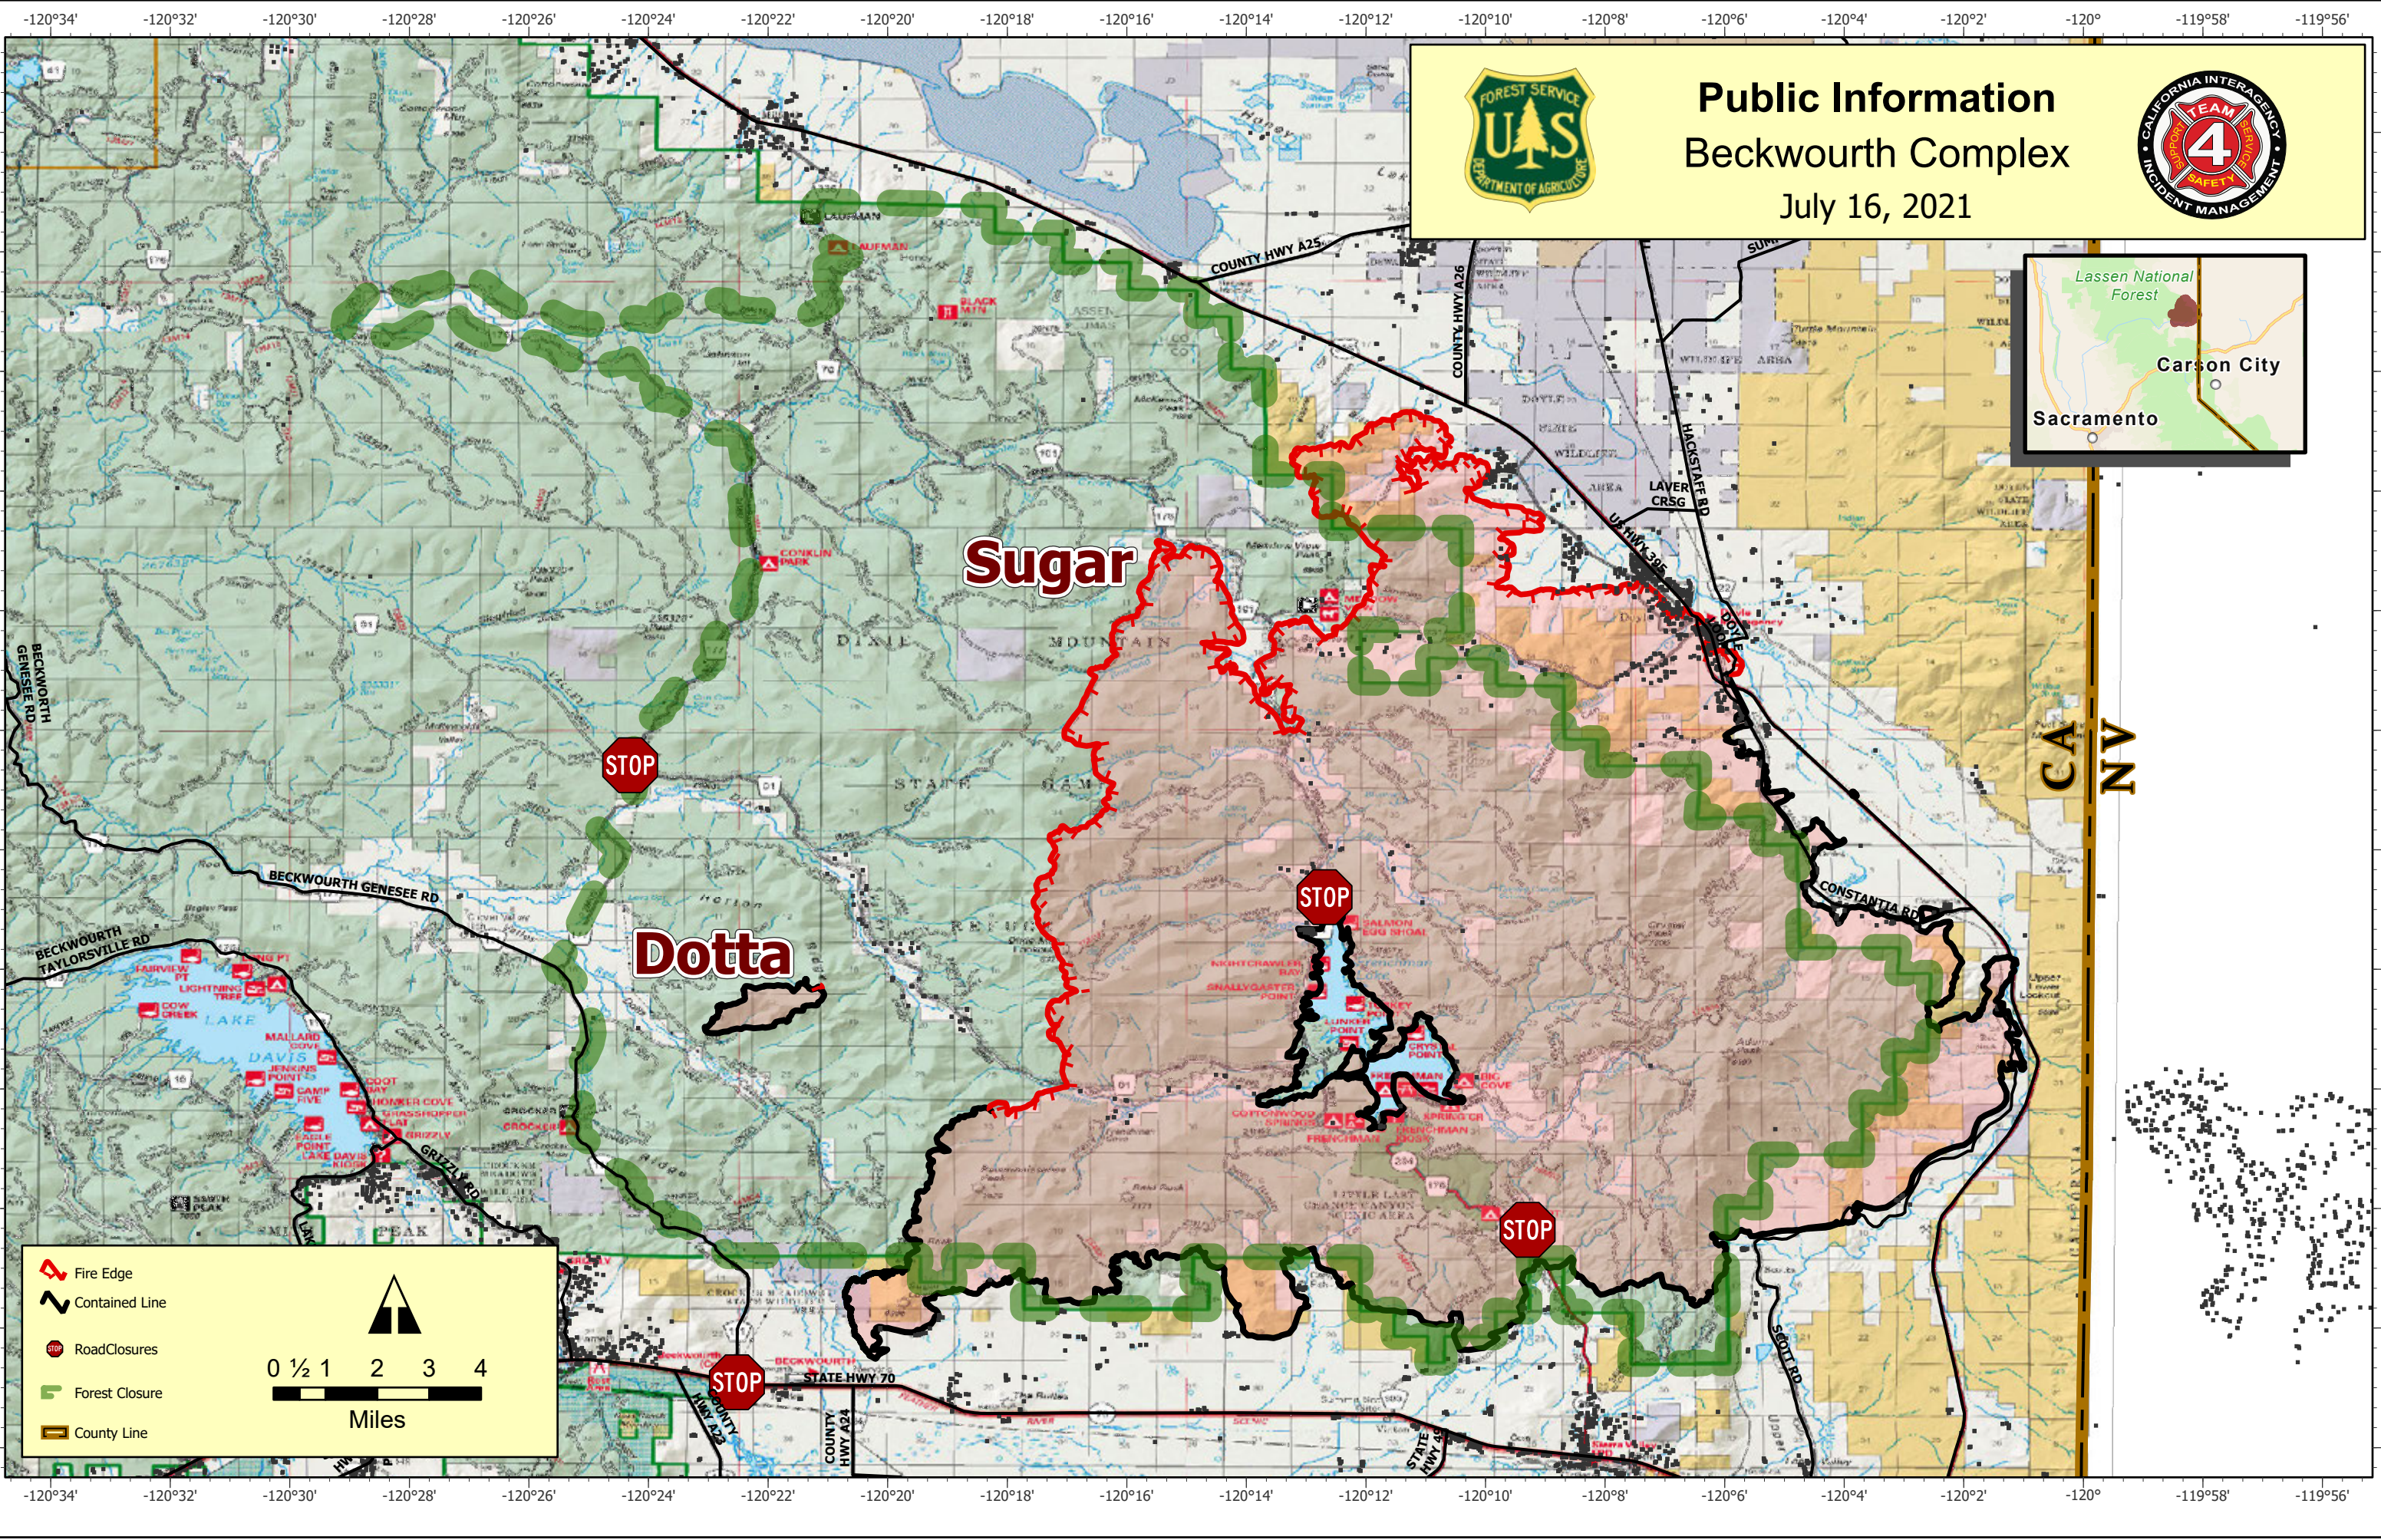

Public Information Beckwourth Complex July 16, 2021

- Fire Edge
- Contained Line
- Road Closures
- Forest Closure
- County Line

0 1/2 1 2 3 4
 Miles