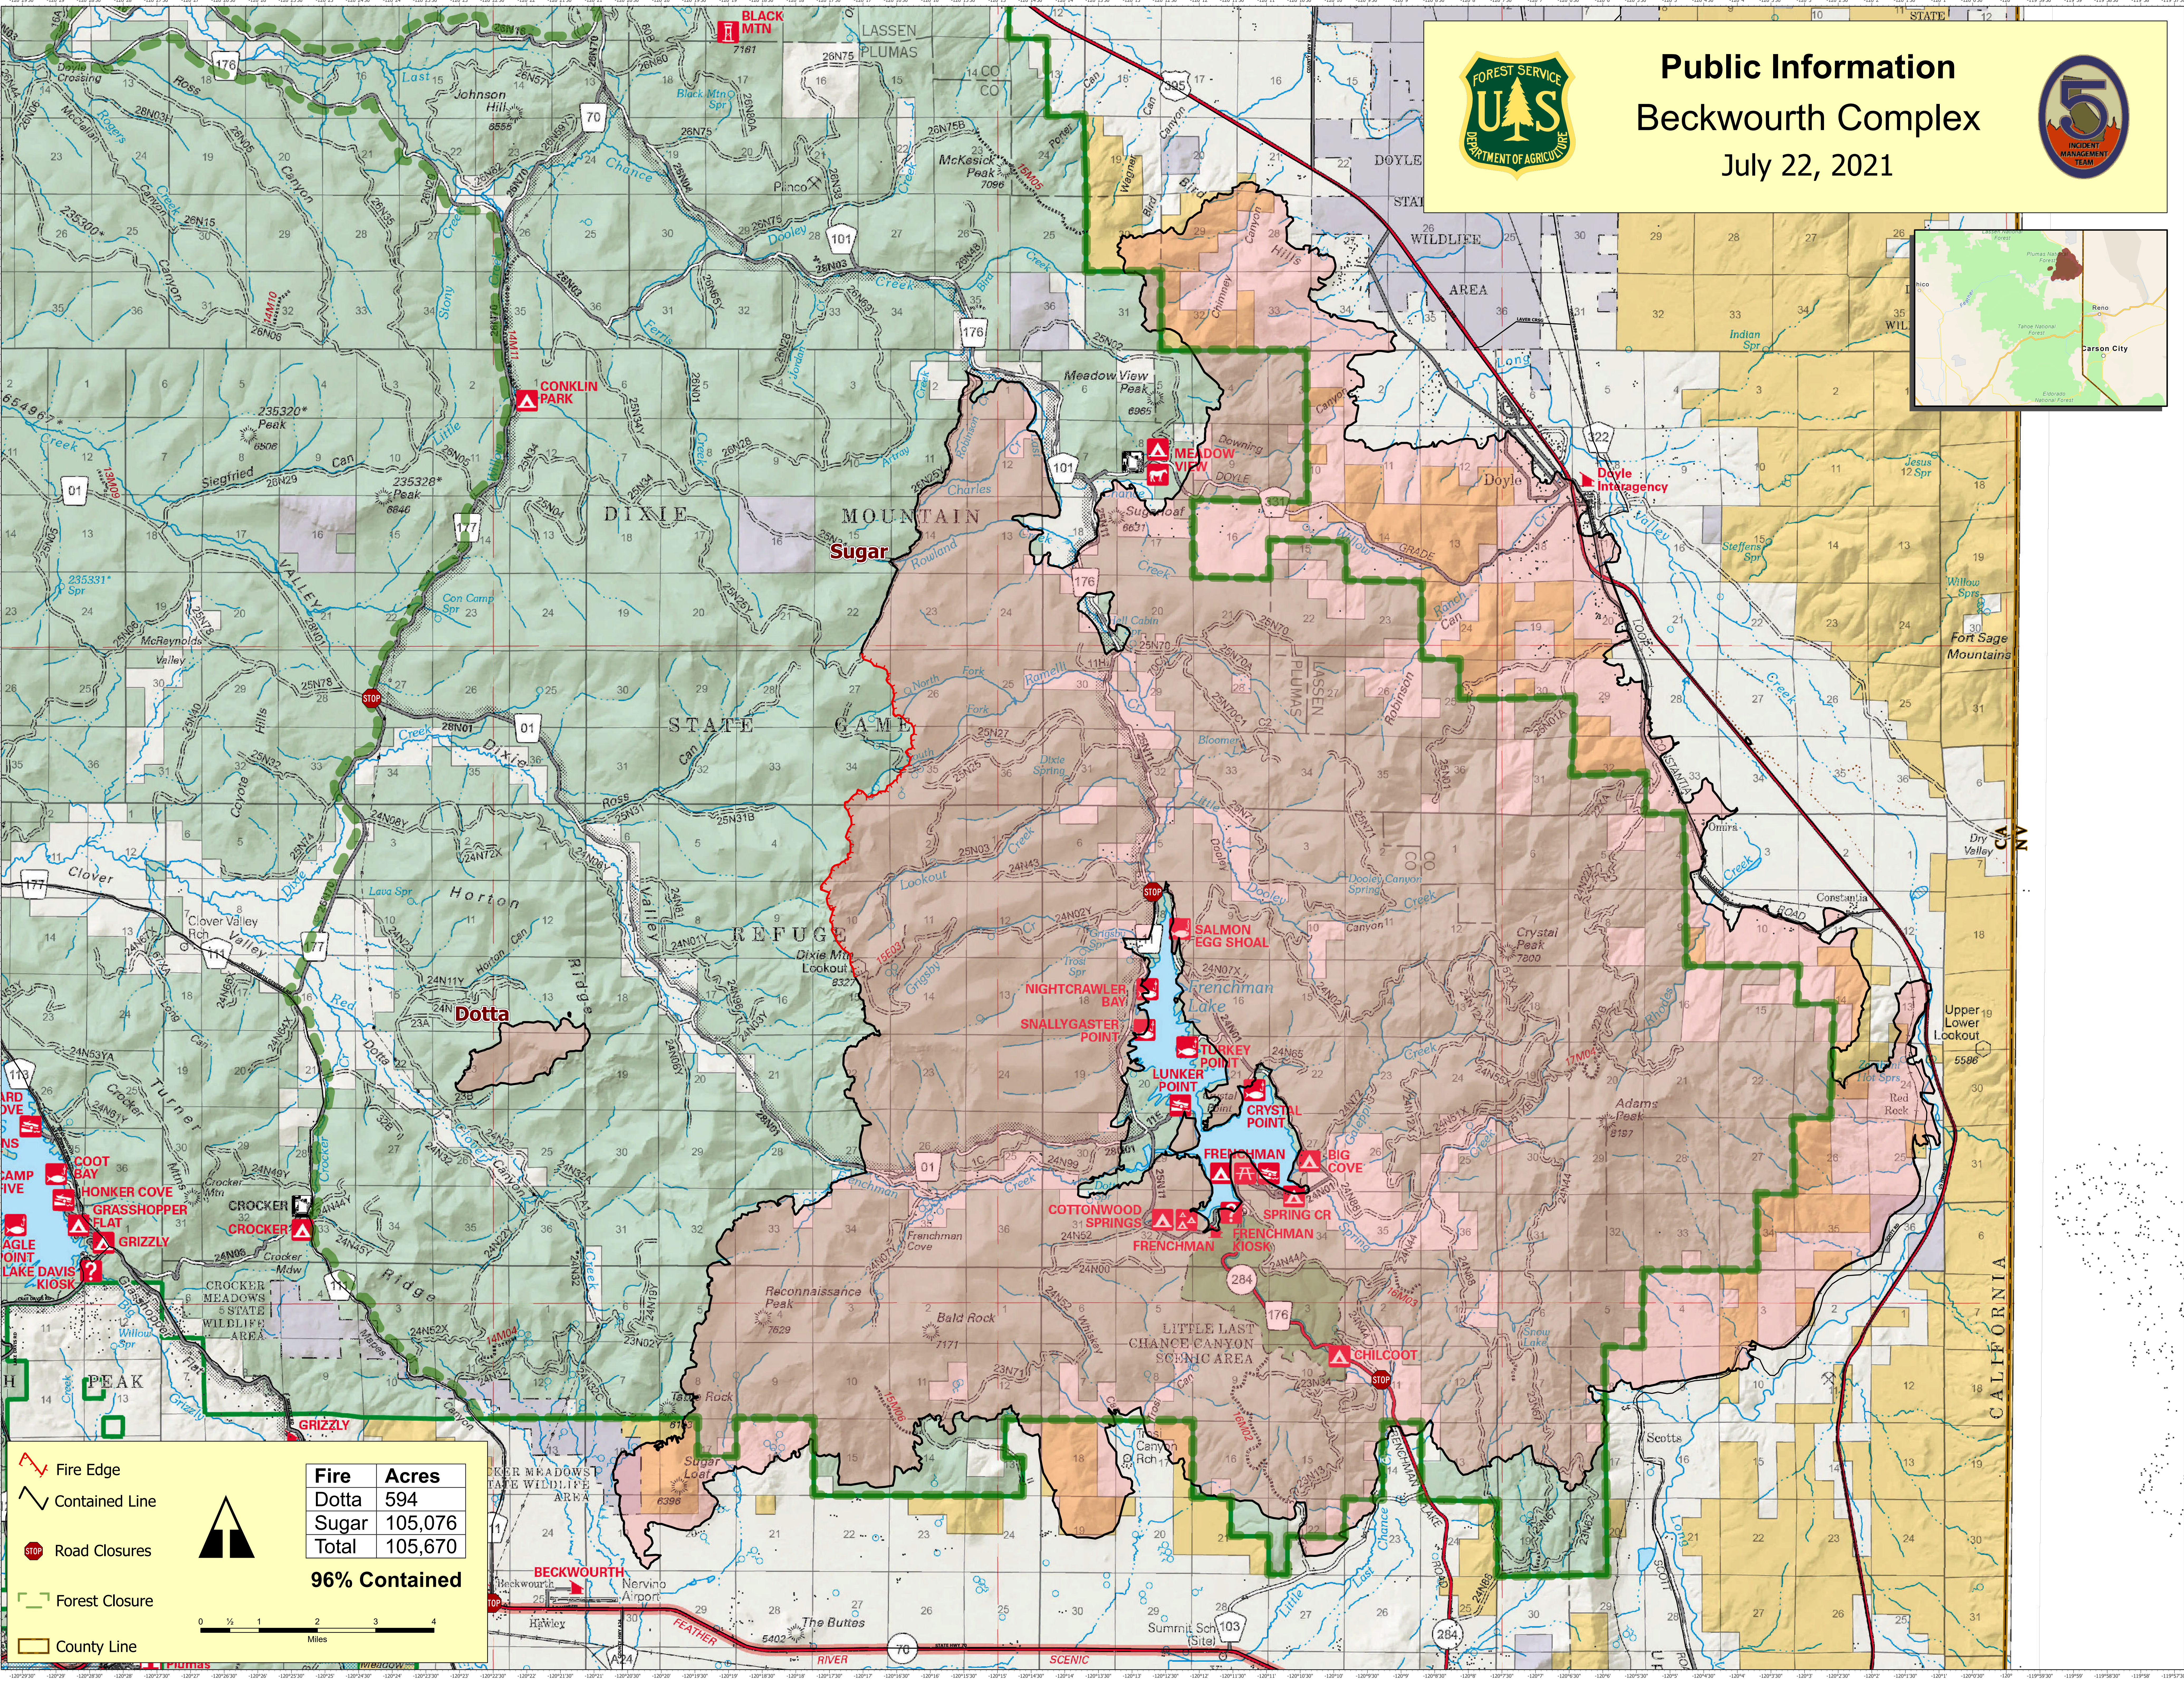

Public Information Beckwourth Complex

July 22, 2021

Fire	Acres
Dotta	594
Sugar	105,076
Total	105,670

96% Contained

- Fire Edge
- Contained Line
- Road Closures
- Forest Closure
- County Line

0 1 2 3 4 Miles