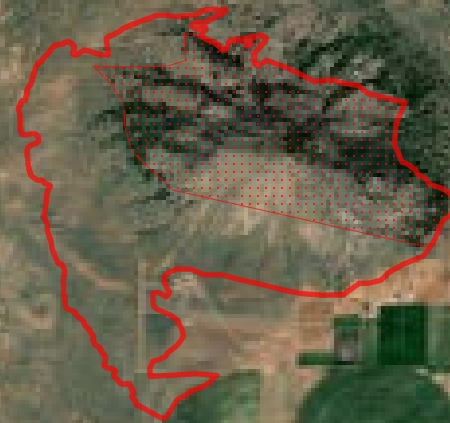

Beckwourth Complex (CA-PNF-001064)

Infrared Map 07/05/2021
Imagery Date 7/4/2020
Imagery Time 2122hrs PDT
Interpreted Acres 851 acres combined

IRIN Daniel LeVrier (FS)
daniel.levrier@usda.gov

Grizzly Rd

Beckwourth Genesee Rd

-  IR Isolated Heat Source
-  IR Heat Perimeter
-  IR Scattered Heat

Scale: 1:50,000

Spatial Reference
Name: GCS WGS 1984