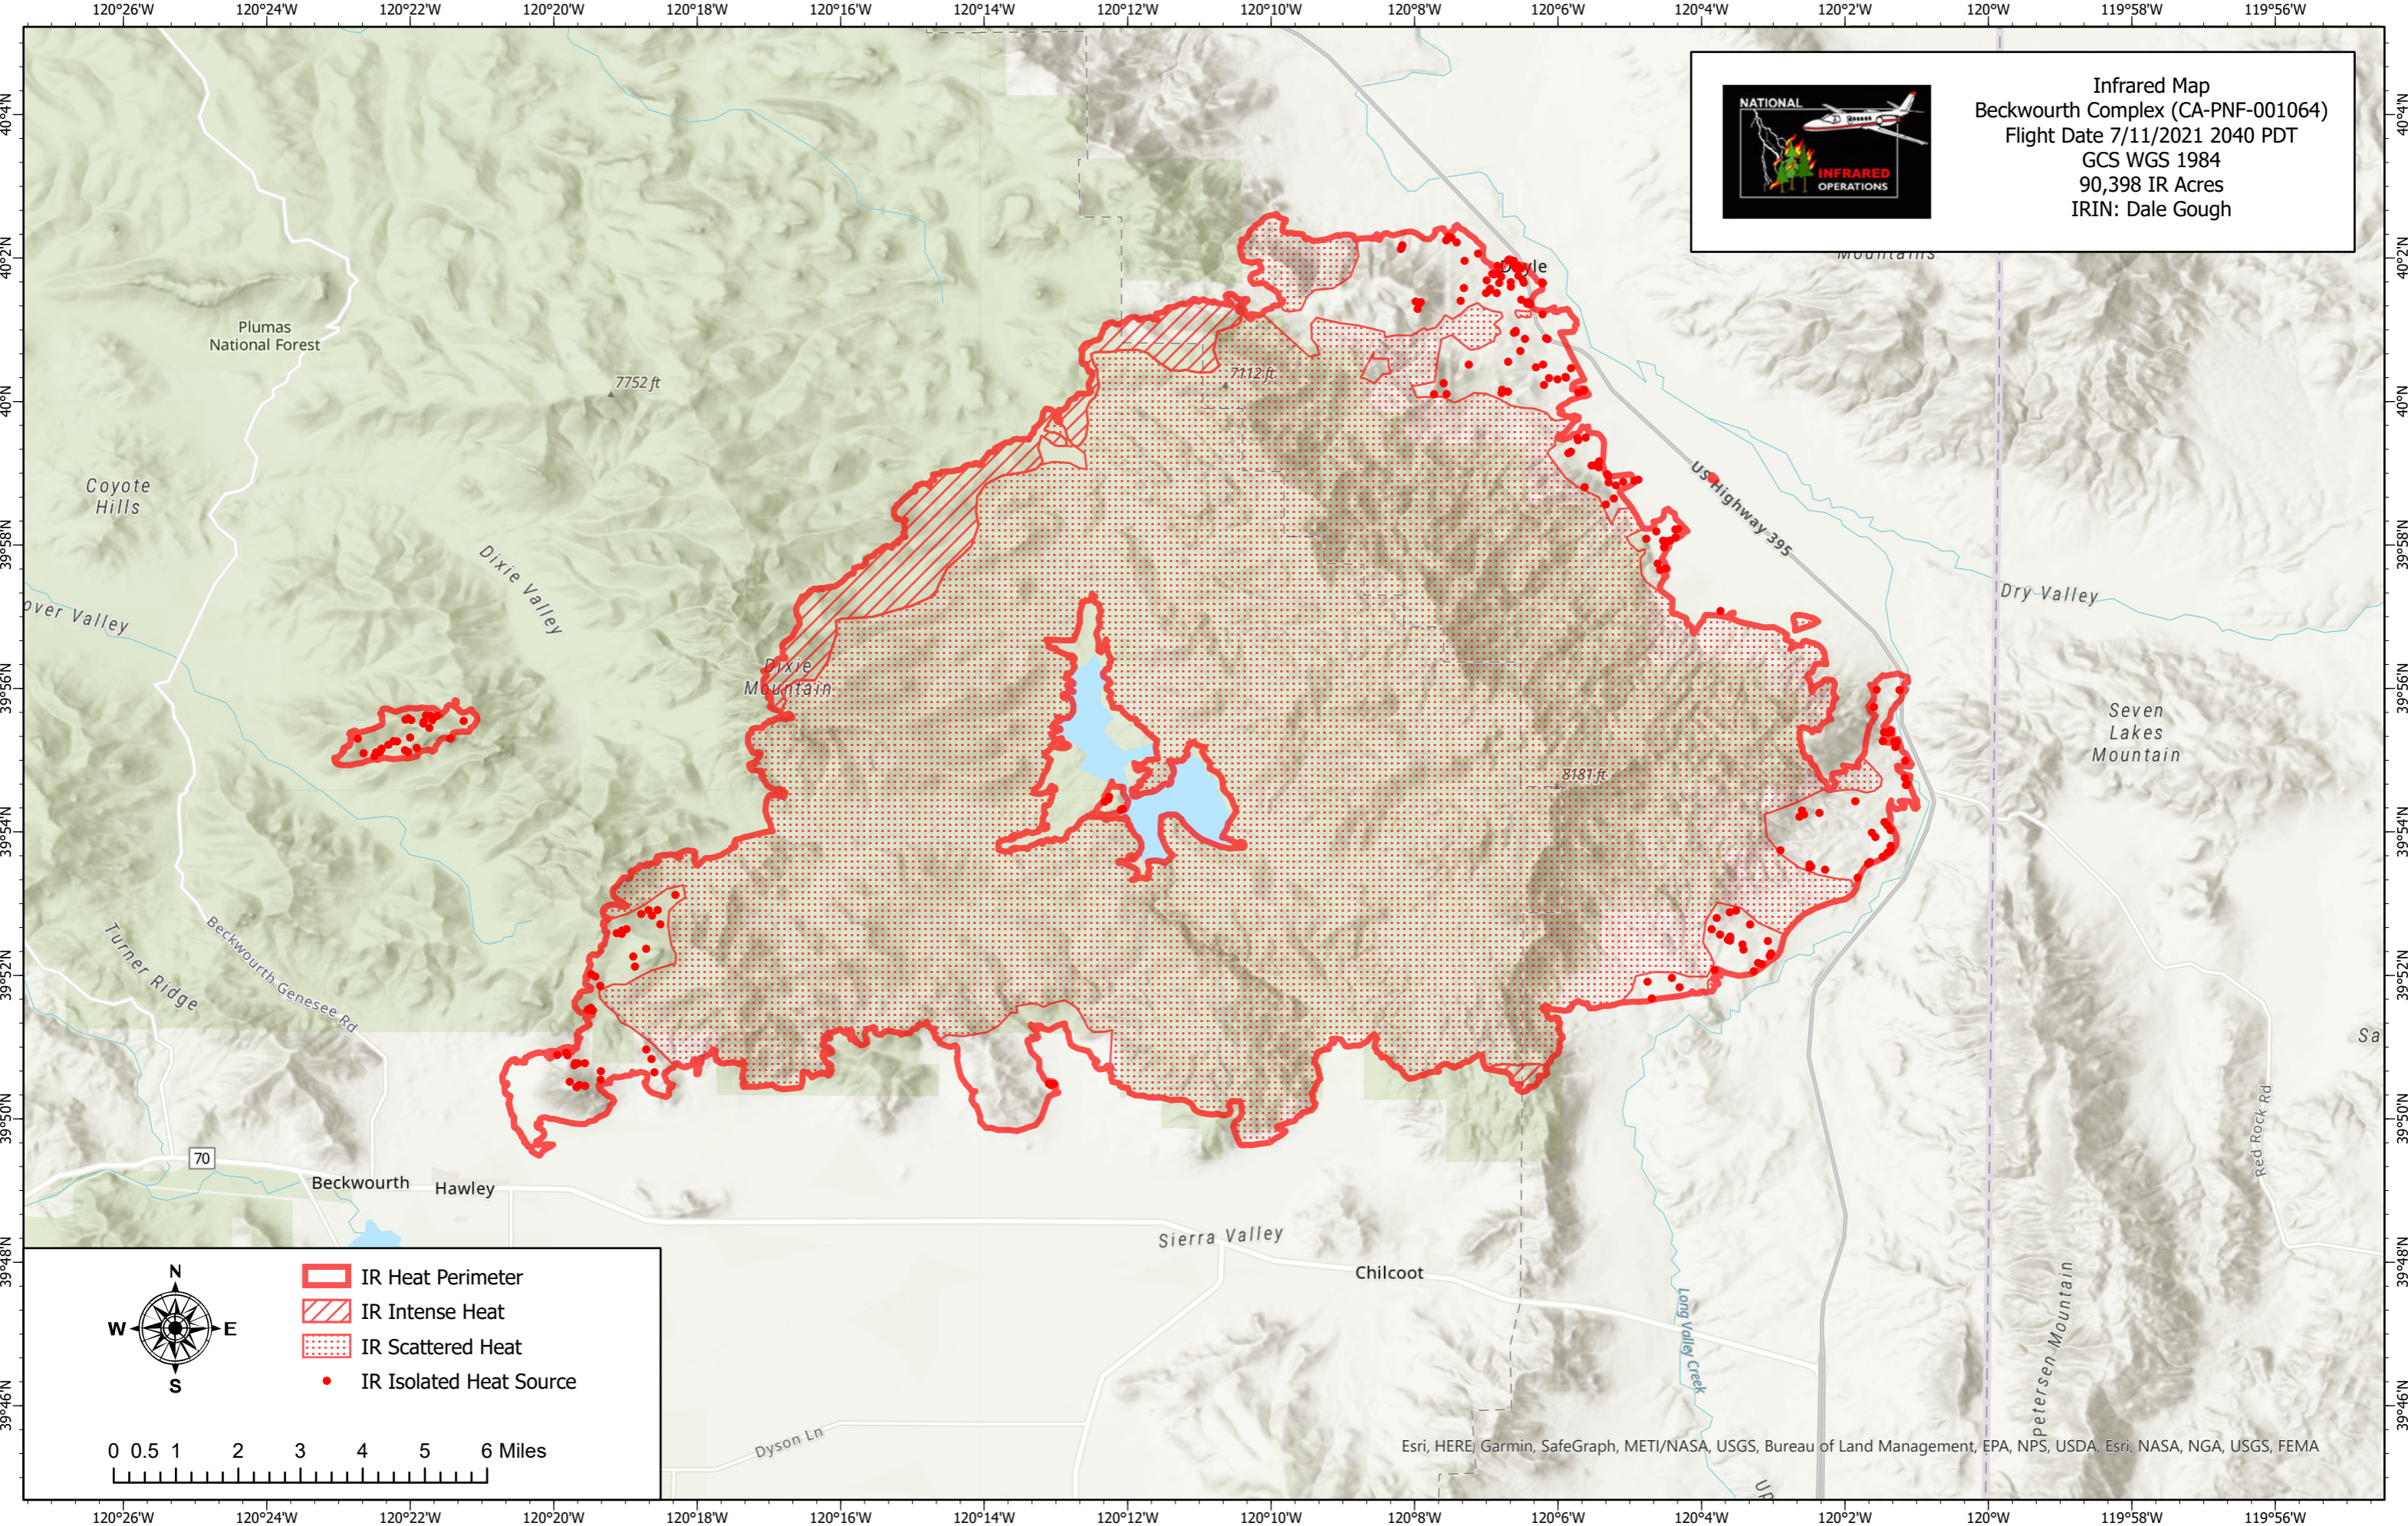

Infrared Map  
Beckwourth Complex (CA-PNF-001064)  
Flight Date 7/11/2021 2040 PDT  
GCS WGS 1984  
90,398 IR Acres  
IRIN: Dale Gough

- IR Heat Perimeter
- IR Intense Heat
- IR Scattered Heat
- IR Isolated Heat Source