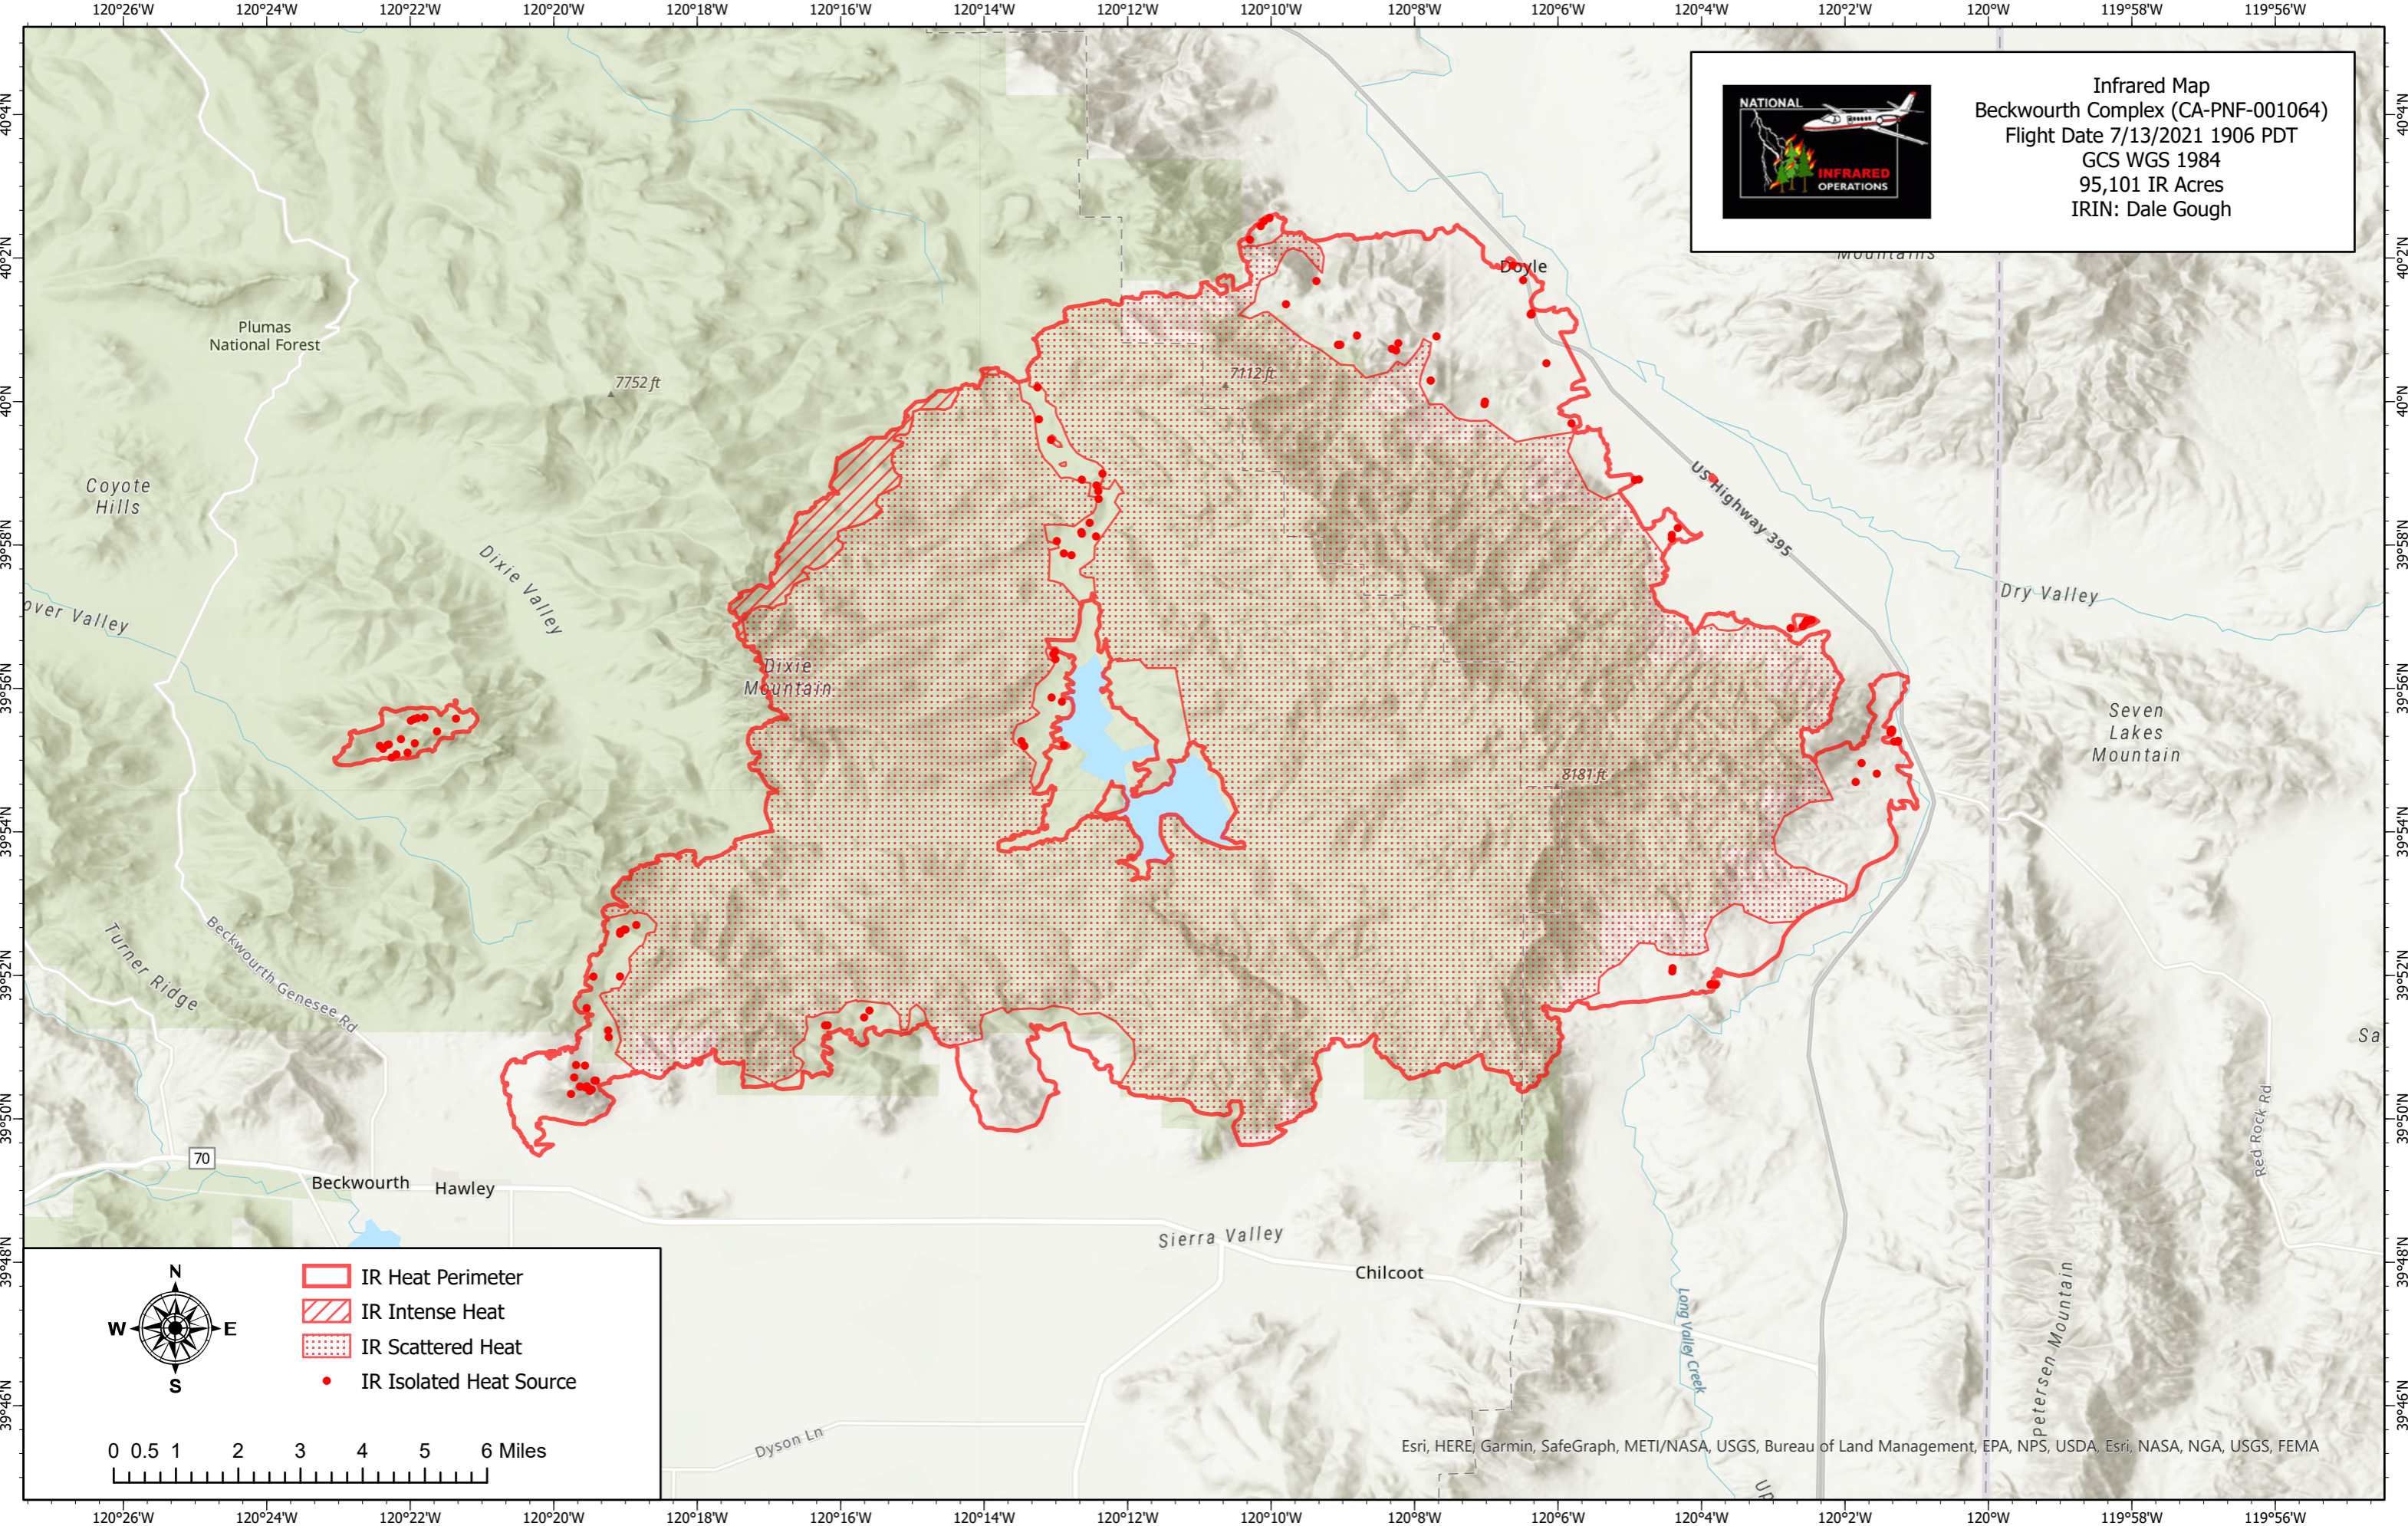

Infrared Map
 Beckwourth Complex (CA-PNF-001064)
 Flight Date 7/13/2021 1906 PDT
 GCS WGS 1984
 95,101 IR Acres
 IRIN: Dale Gough

Legend:

- IR Heat Perimeter
- IR Intense Heat
- IR Scattered Heat
- IR Isolated Heat Source

0 0.5 1 2 3 4 5 6 Miles