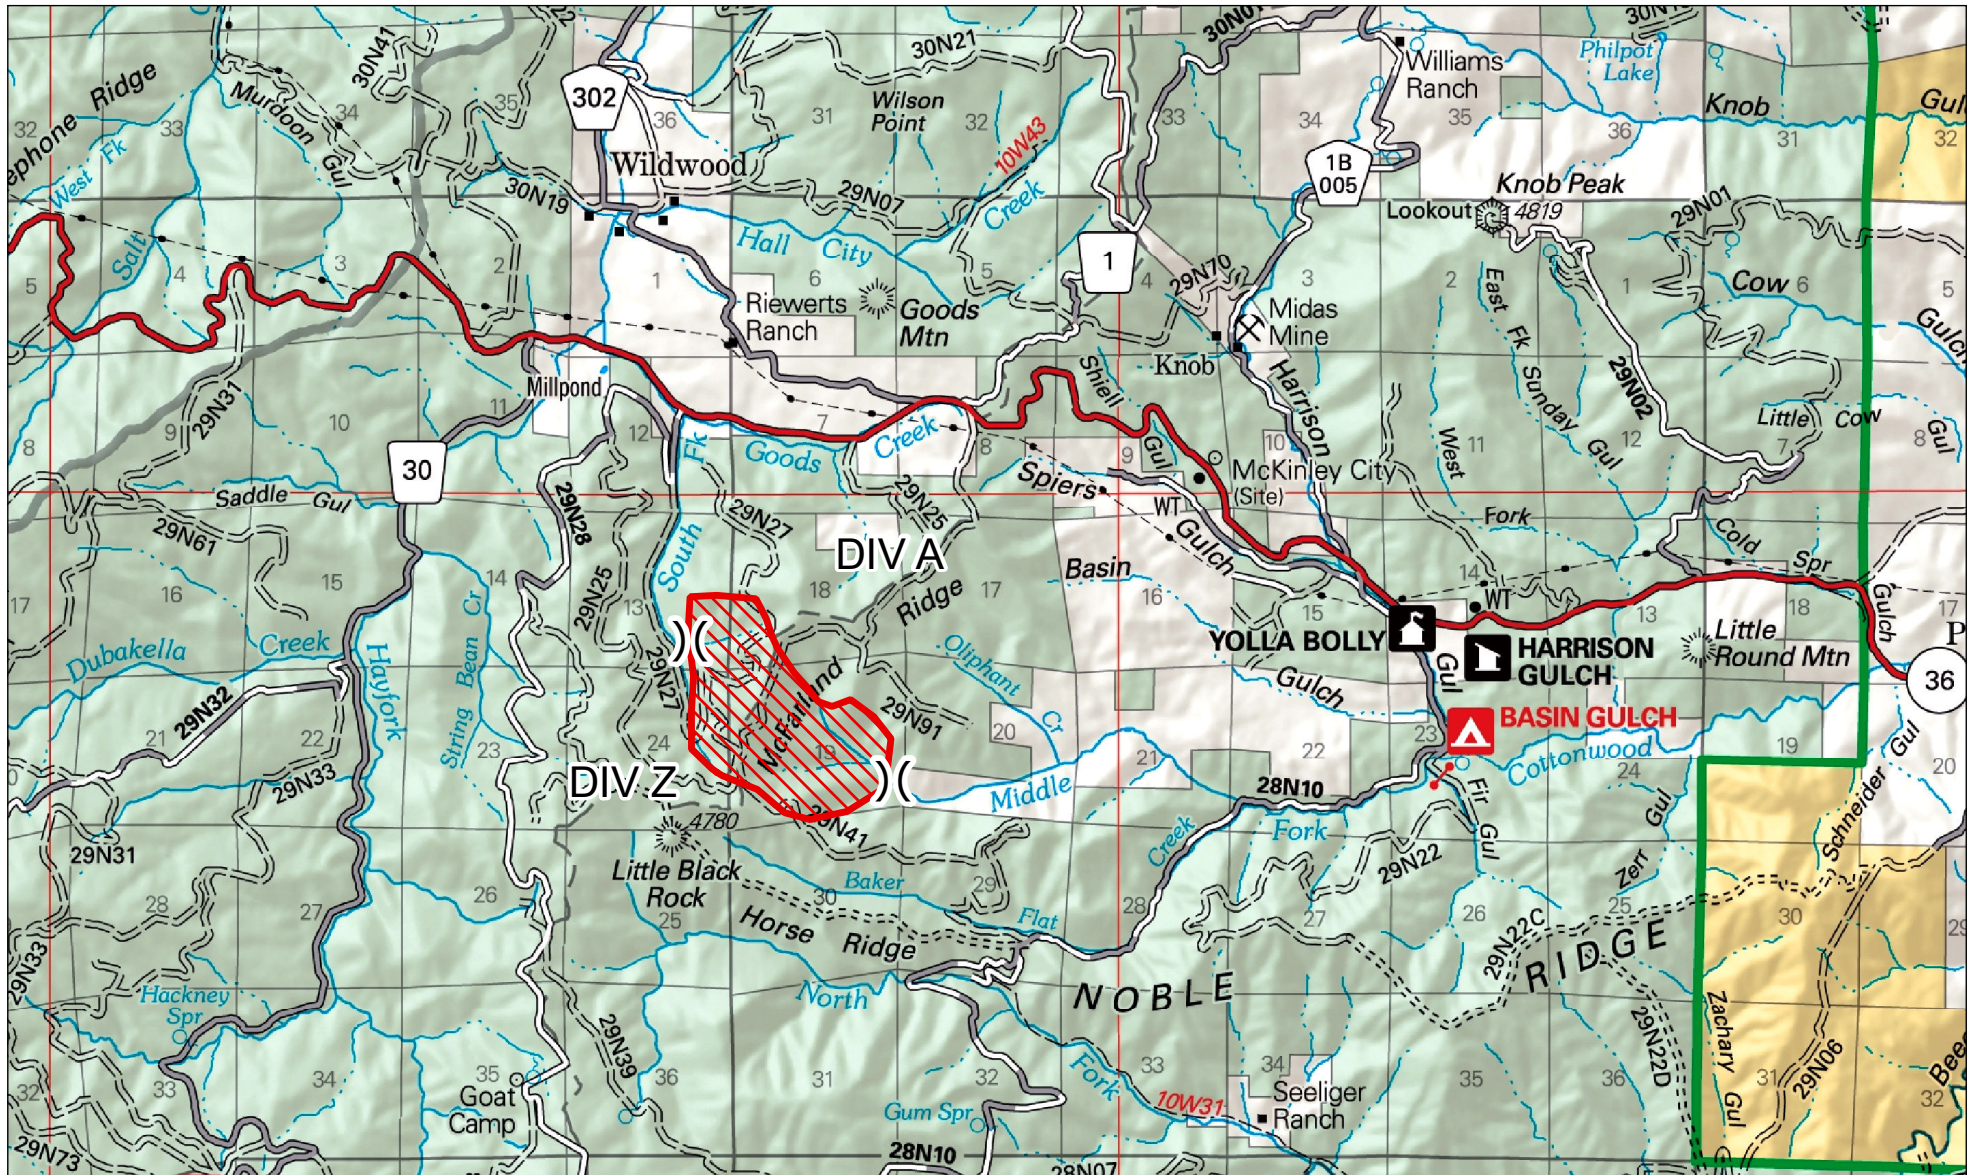

# McFarland Fire

South Fork Management Unit  
Shasta-Trinity National Forest

 McFarland Fire 18:00 07-30-2021 - Est. 670 Acres