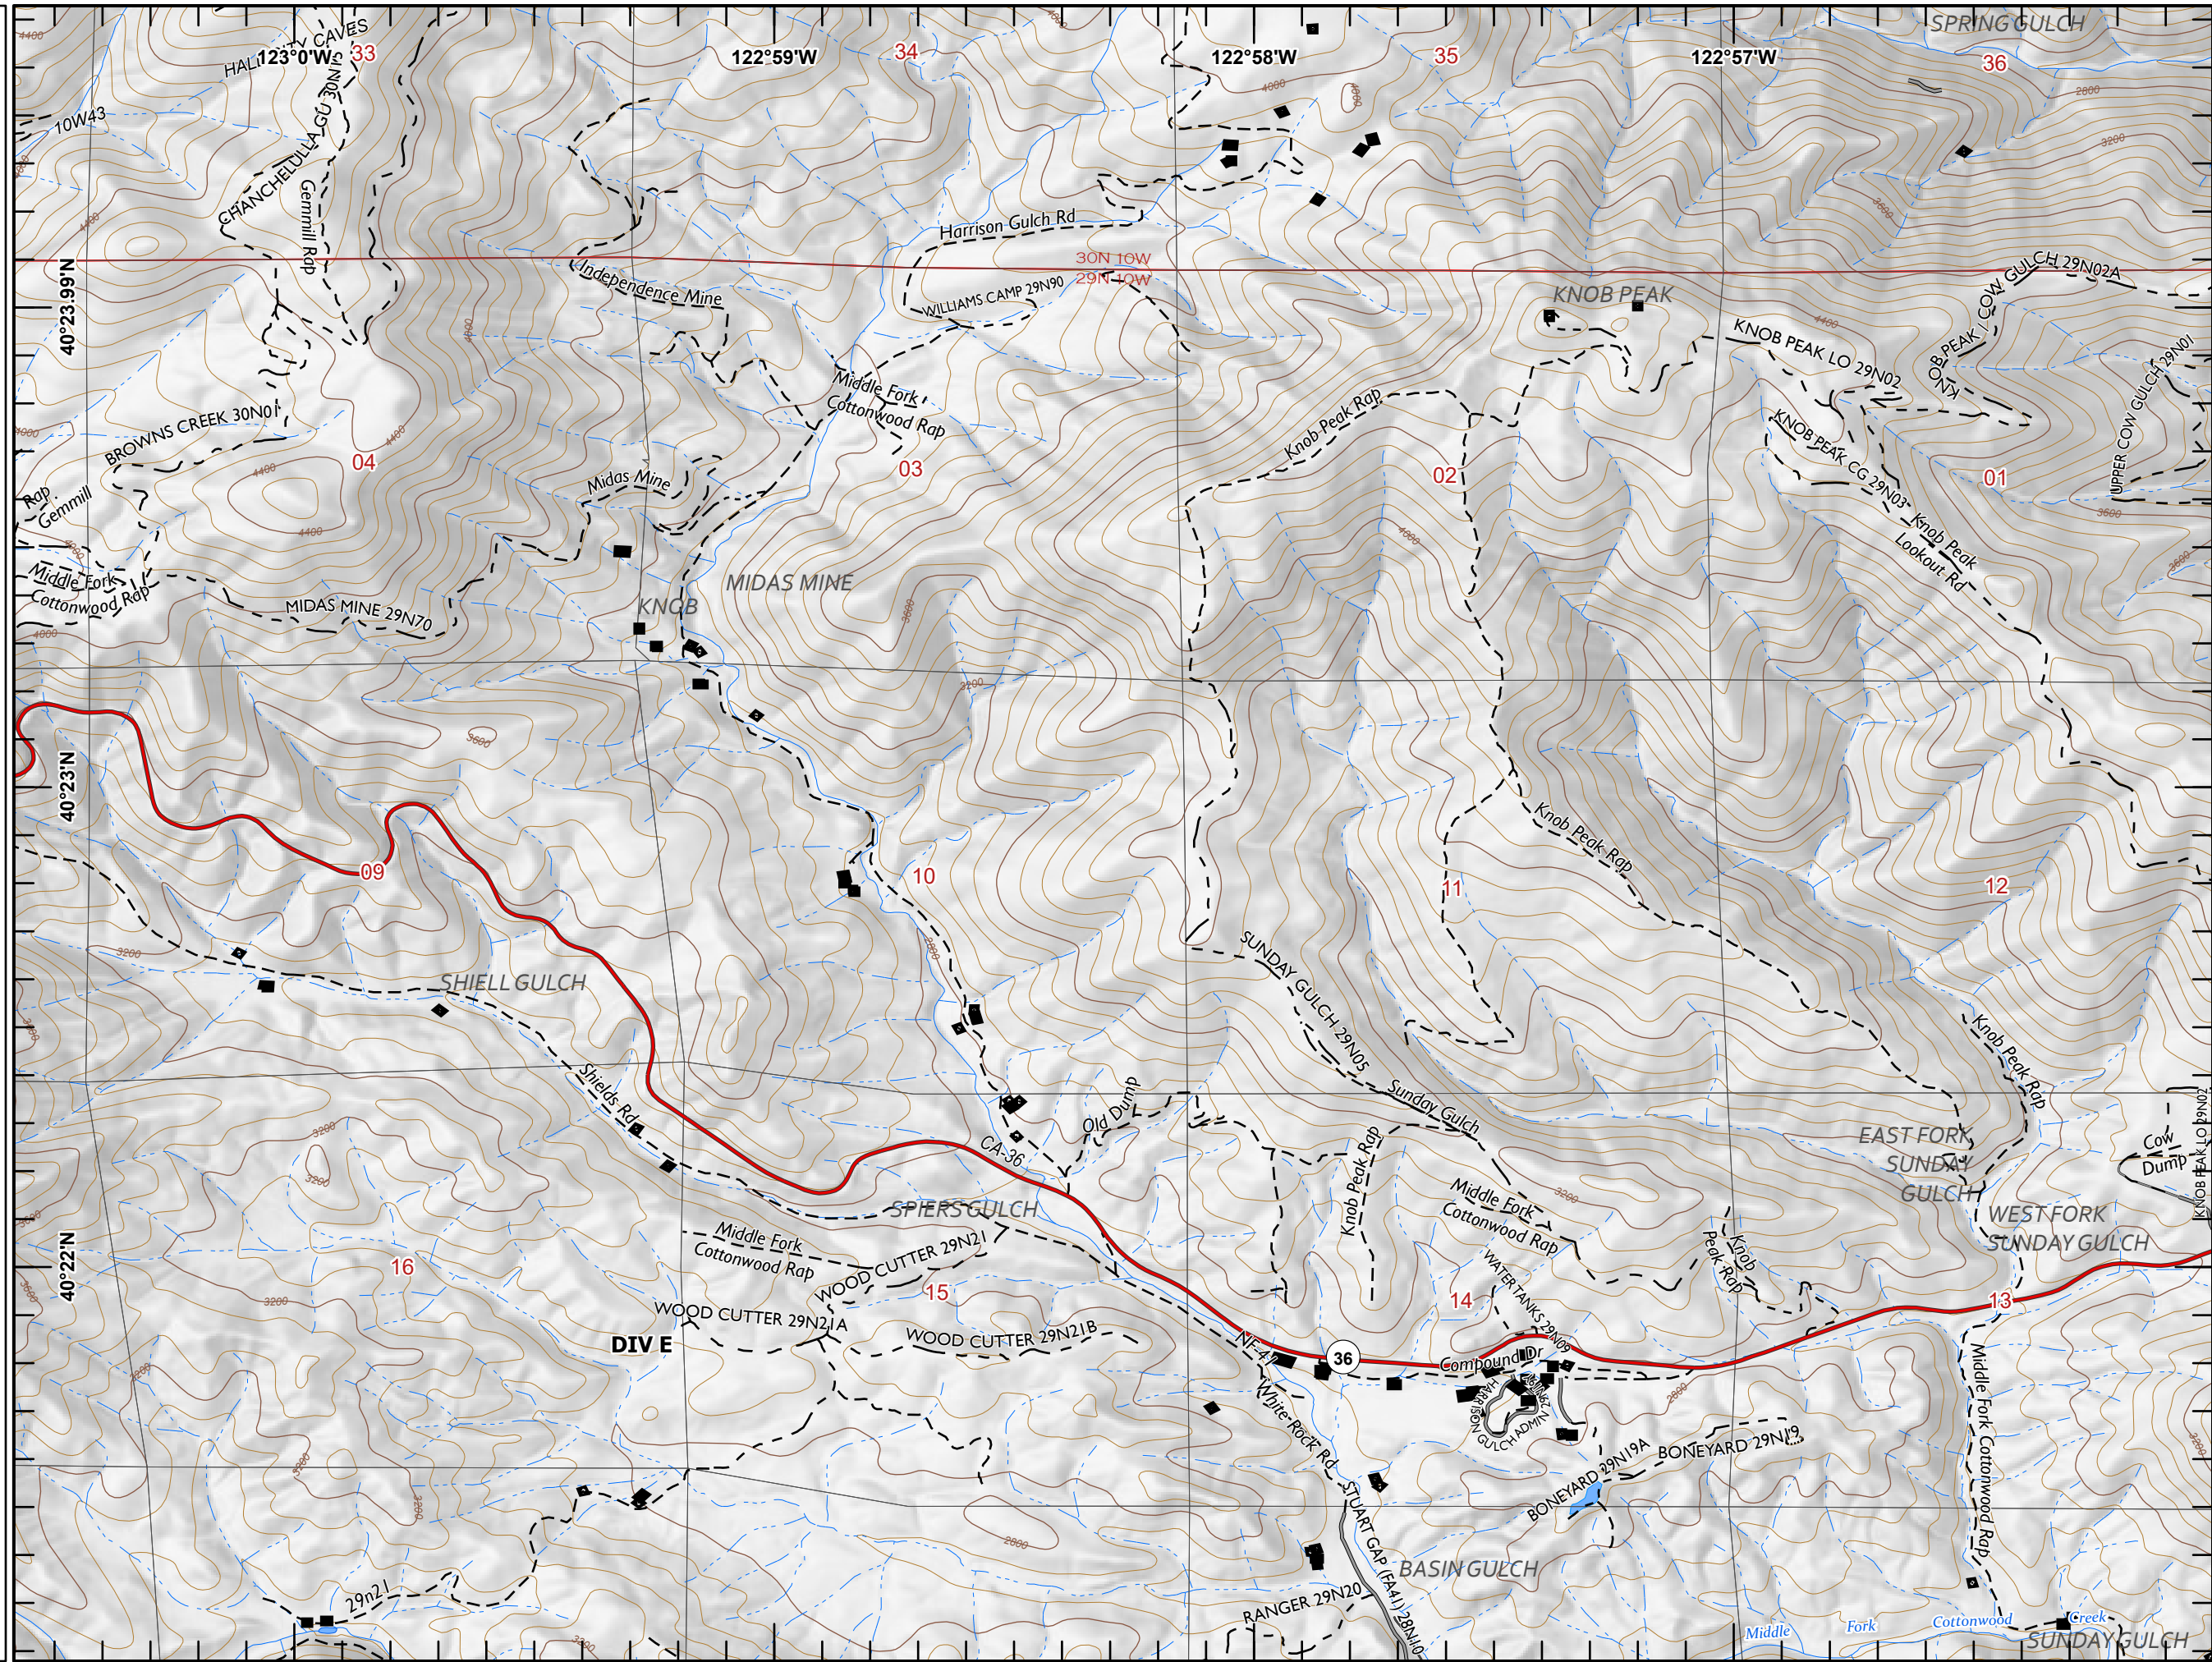

IAP MCFARLAND

CA-SHF-001175
08/02/2021
Page 4 of 7
A3

BuildingFootprints

1:24,000

Last Updated
08/01/2021
23:09