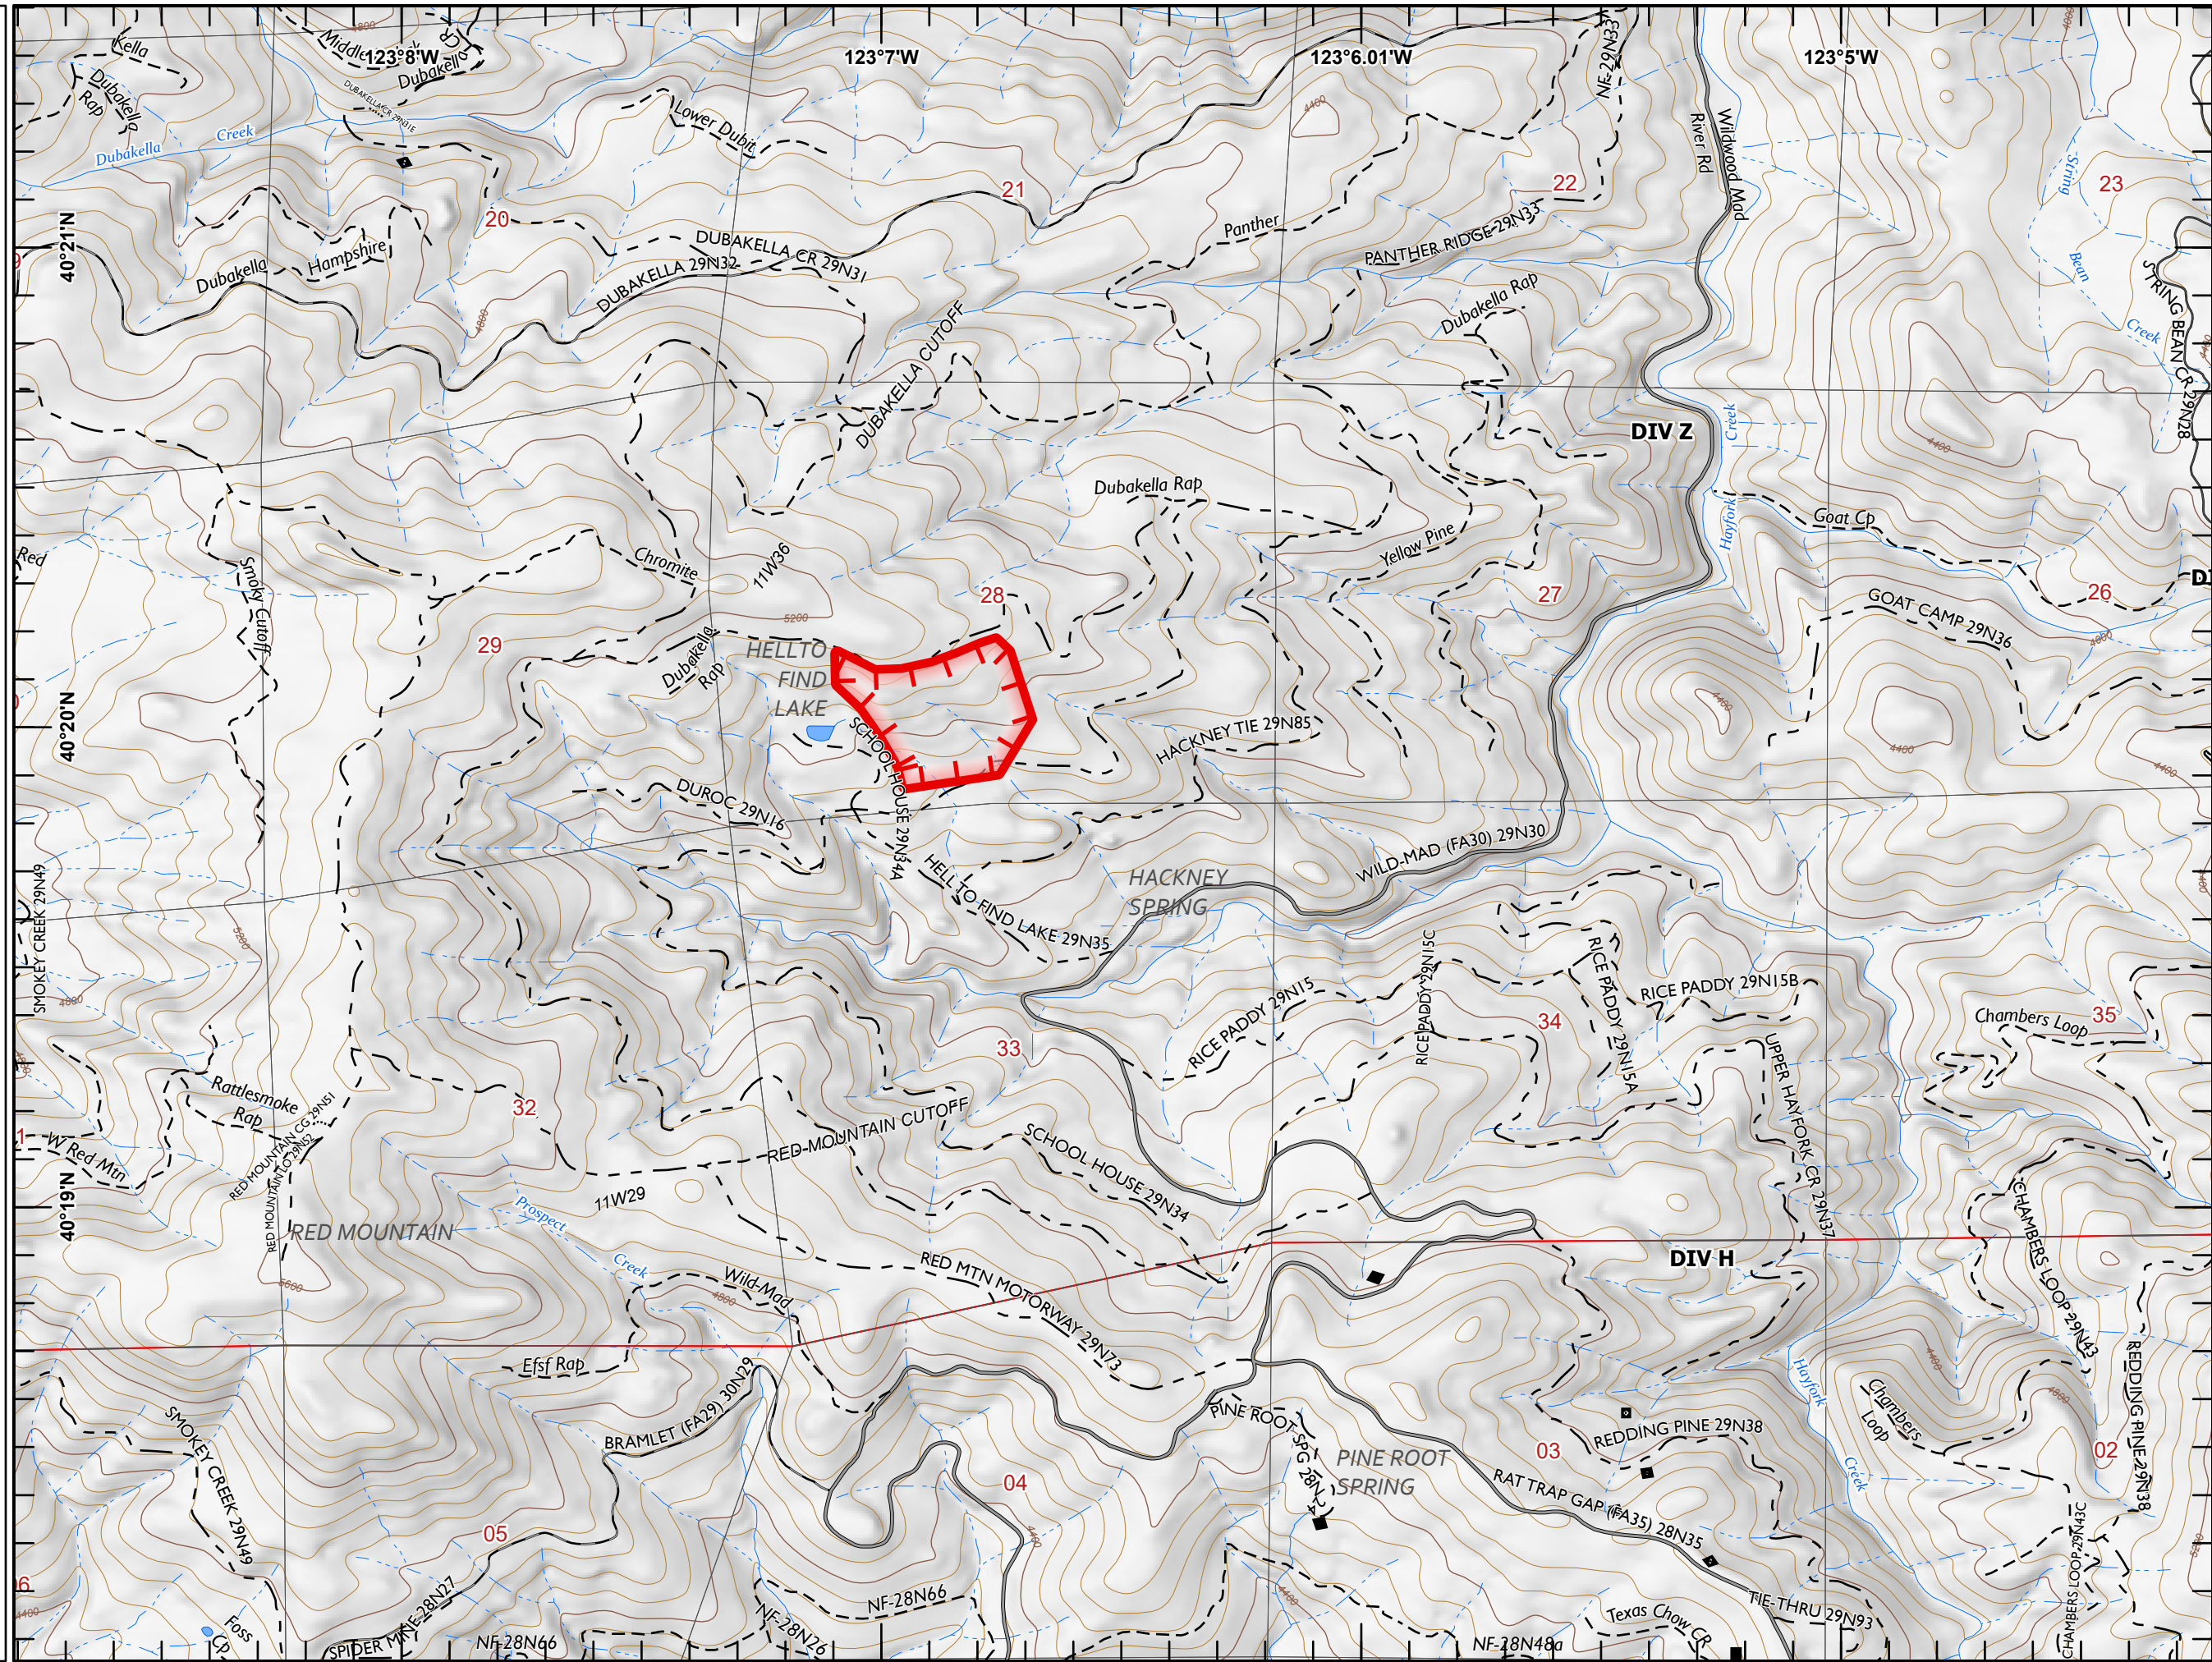

## Polygon Type

 Wildfire Daily Fire Perimeter

 BuildingFootprints

1:24,000

Last Updated  
08/01/2021  
23:09