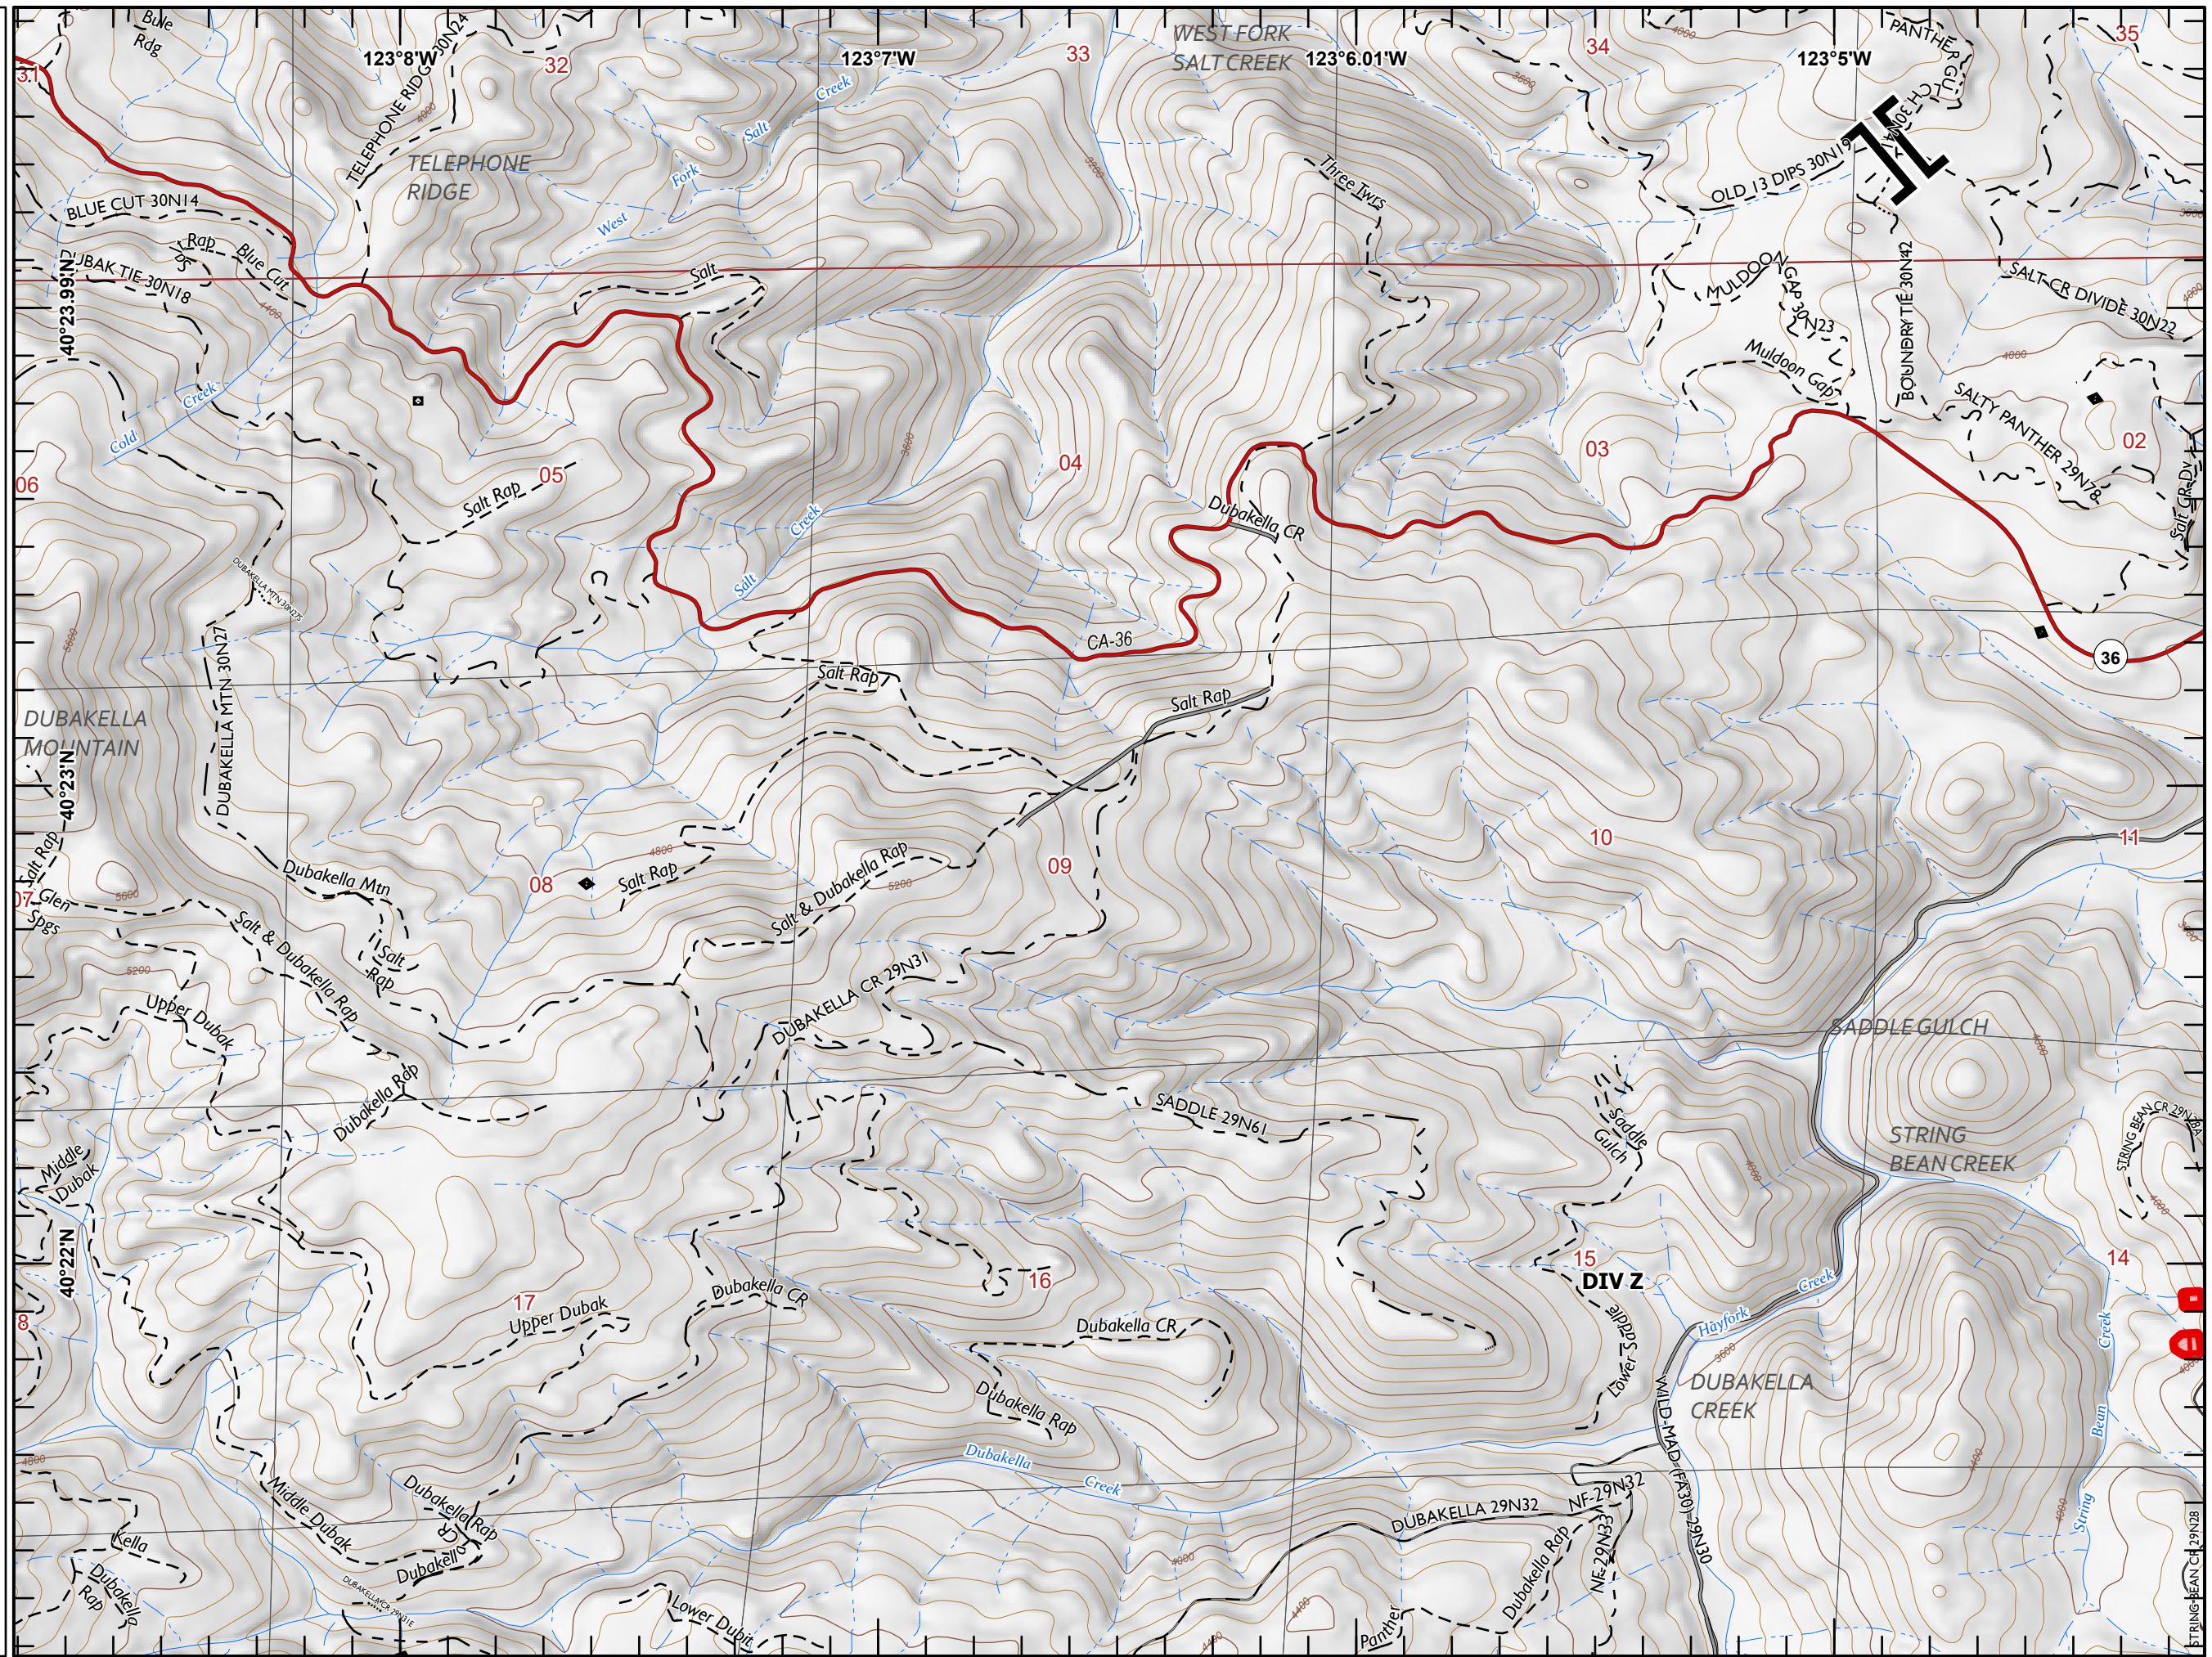

## Polygon Type

▬ Wildfire Daily Fire Perimeter

■ BuildingFootprints

Miles  
0 1/4 1/2

1:24,000

Last Updated  
08/01/2021  
23:08