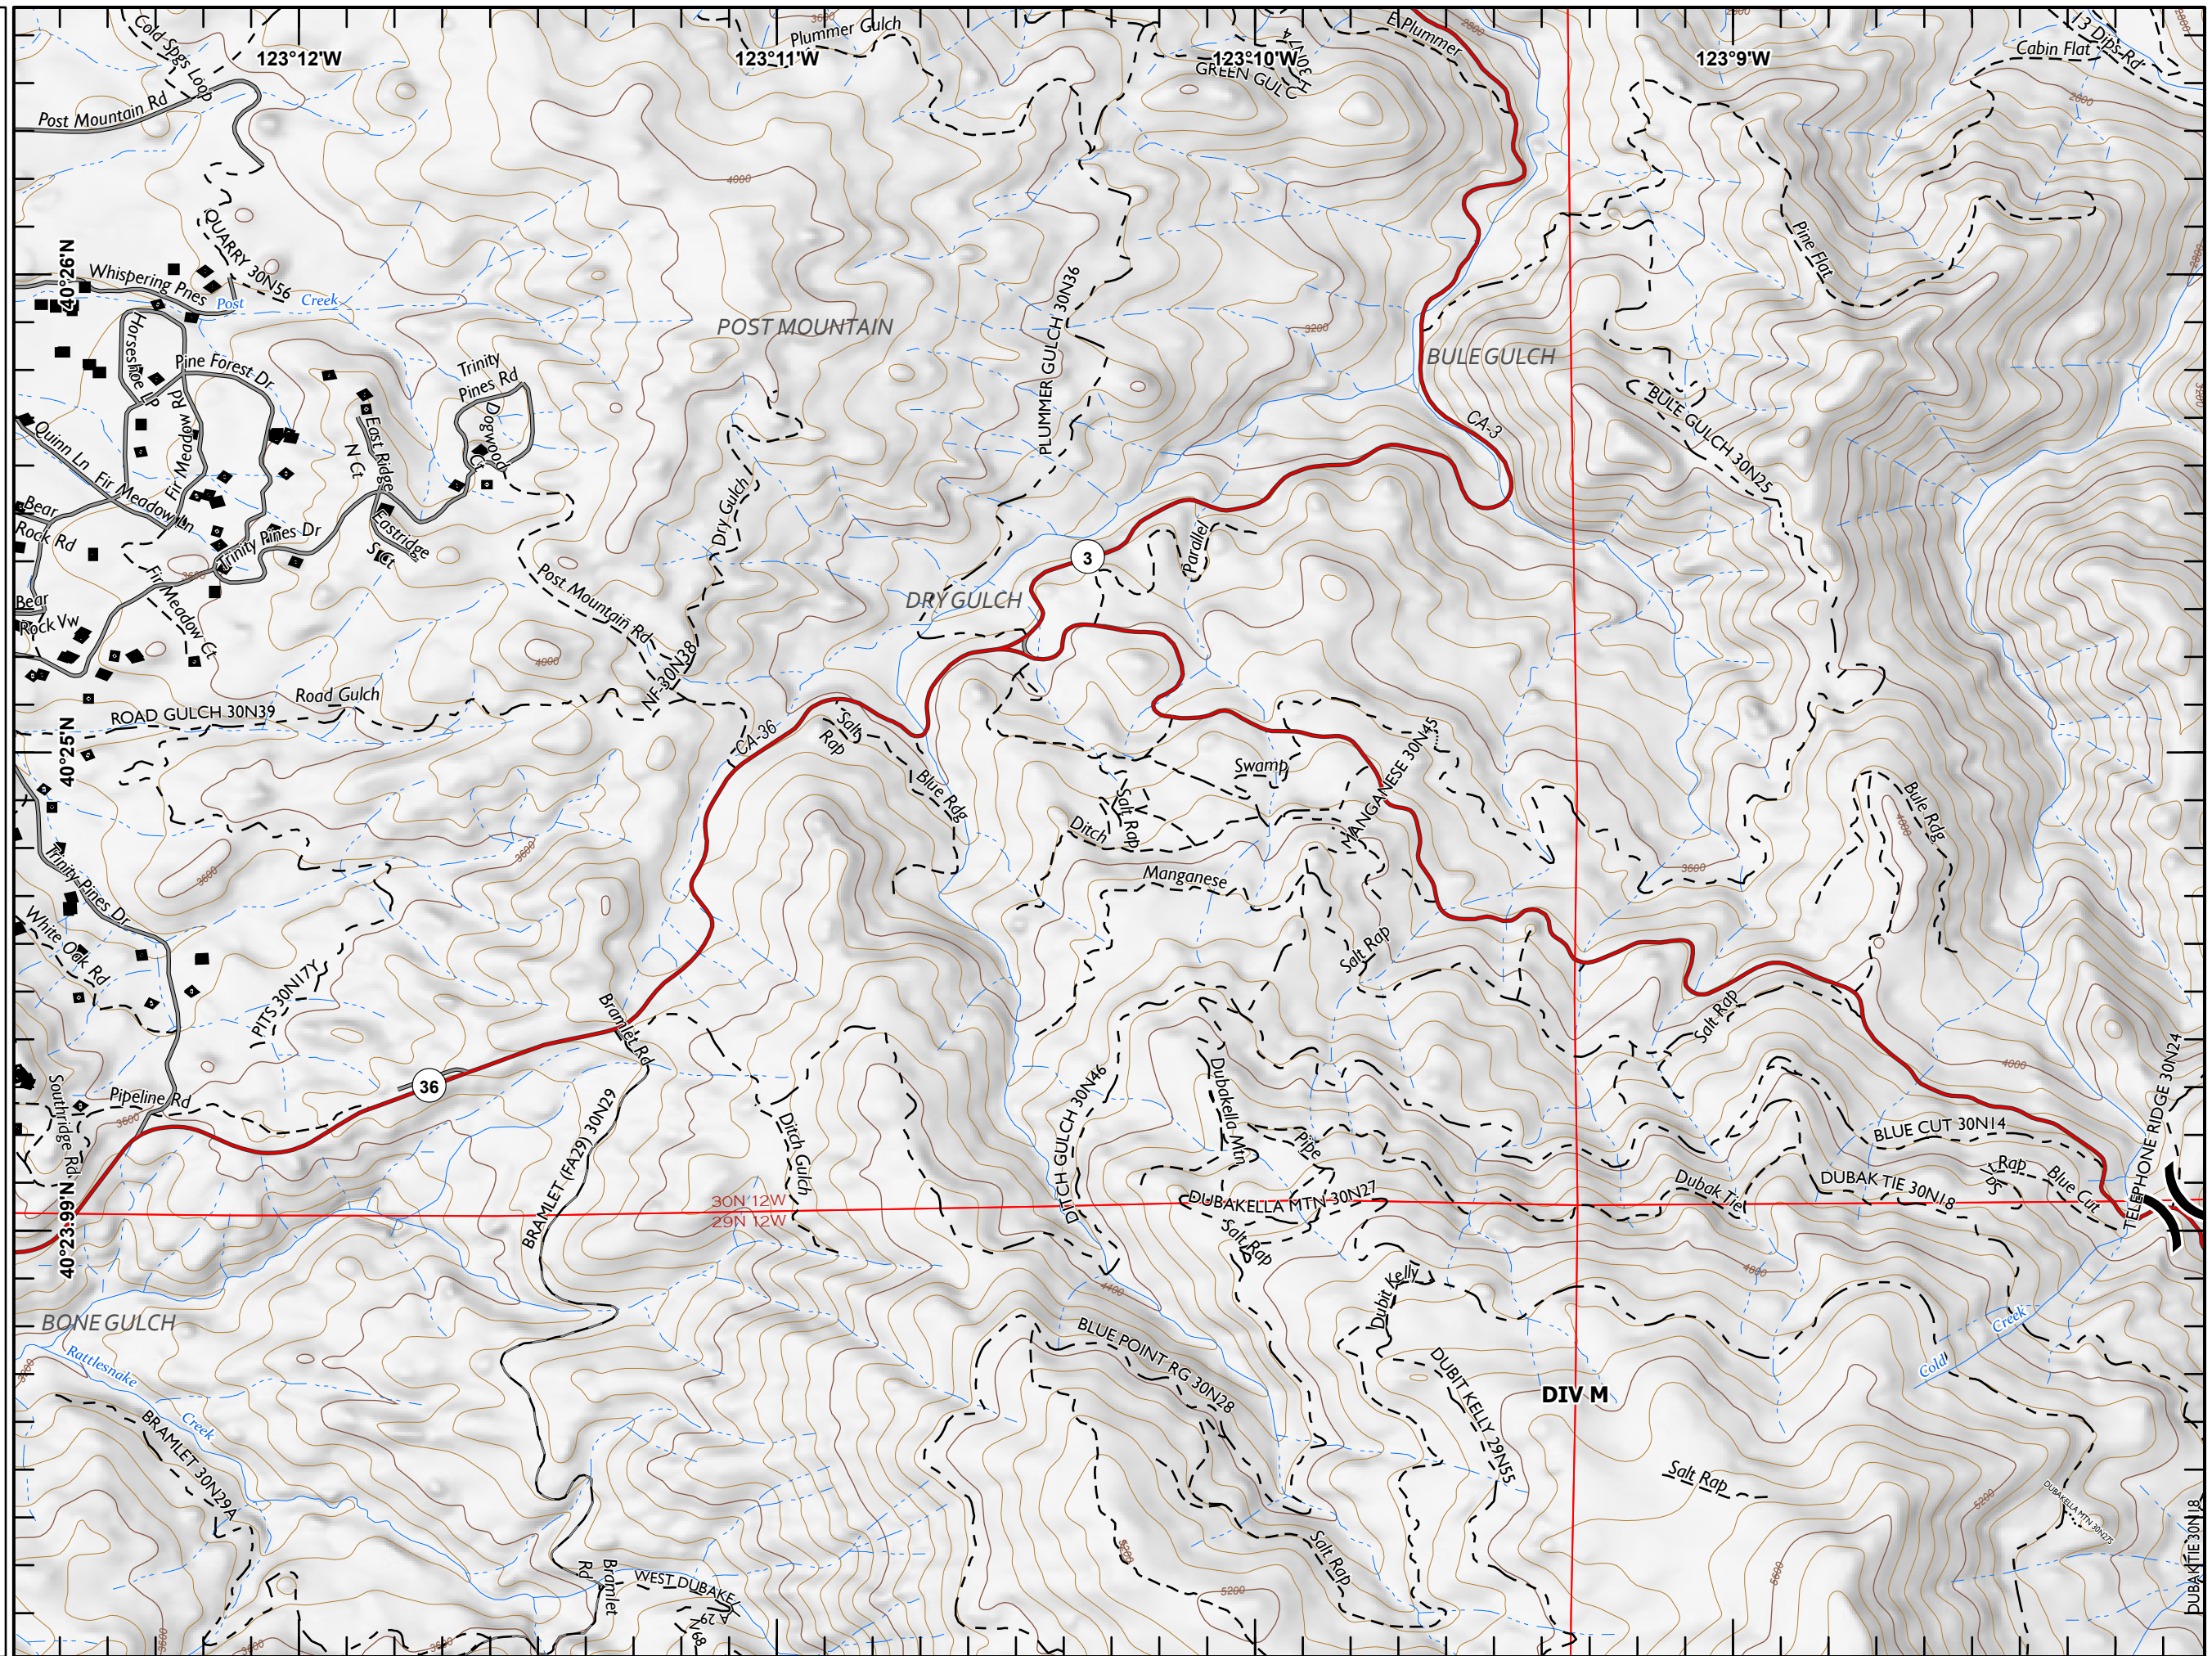

1:100,000

Last Updated
08/02/2021
22:55

IAP MCFARLAND

CA-SHF-001175
08/03/2021
Page 2 of 13
A1

Assignment Breaks

- () Division Break
- BuildingFootprints

1:24,000

Last Updated
08/02/2021
22:55