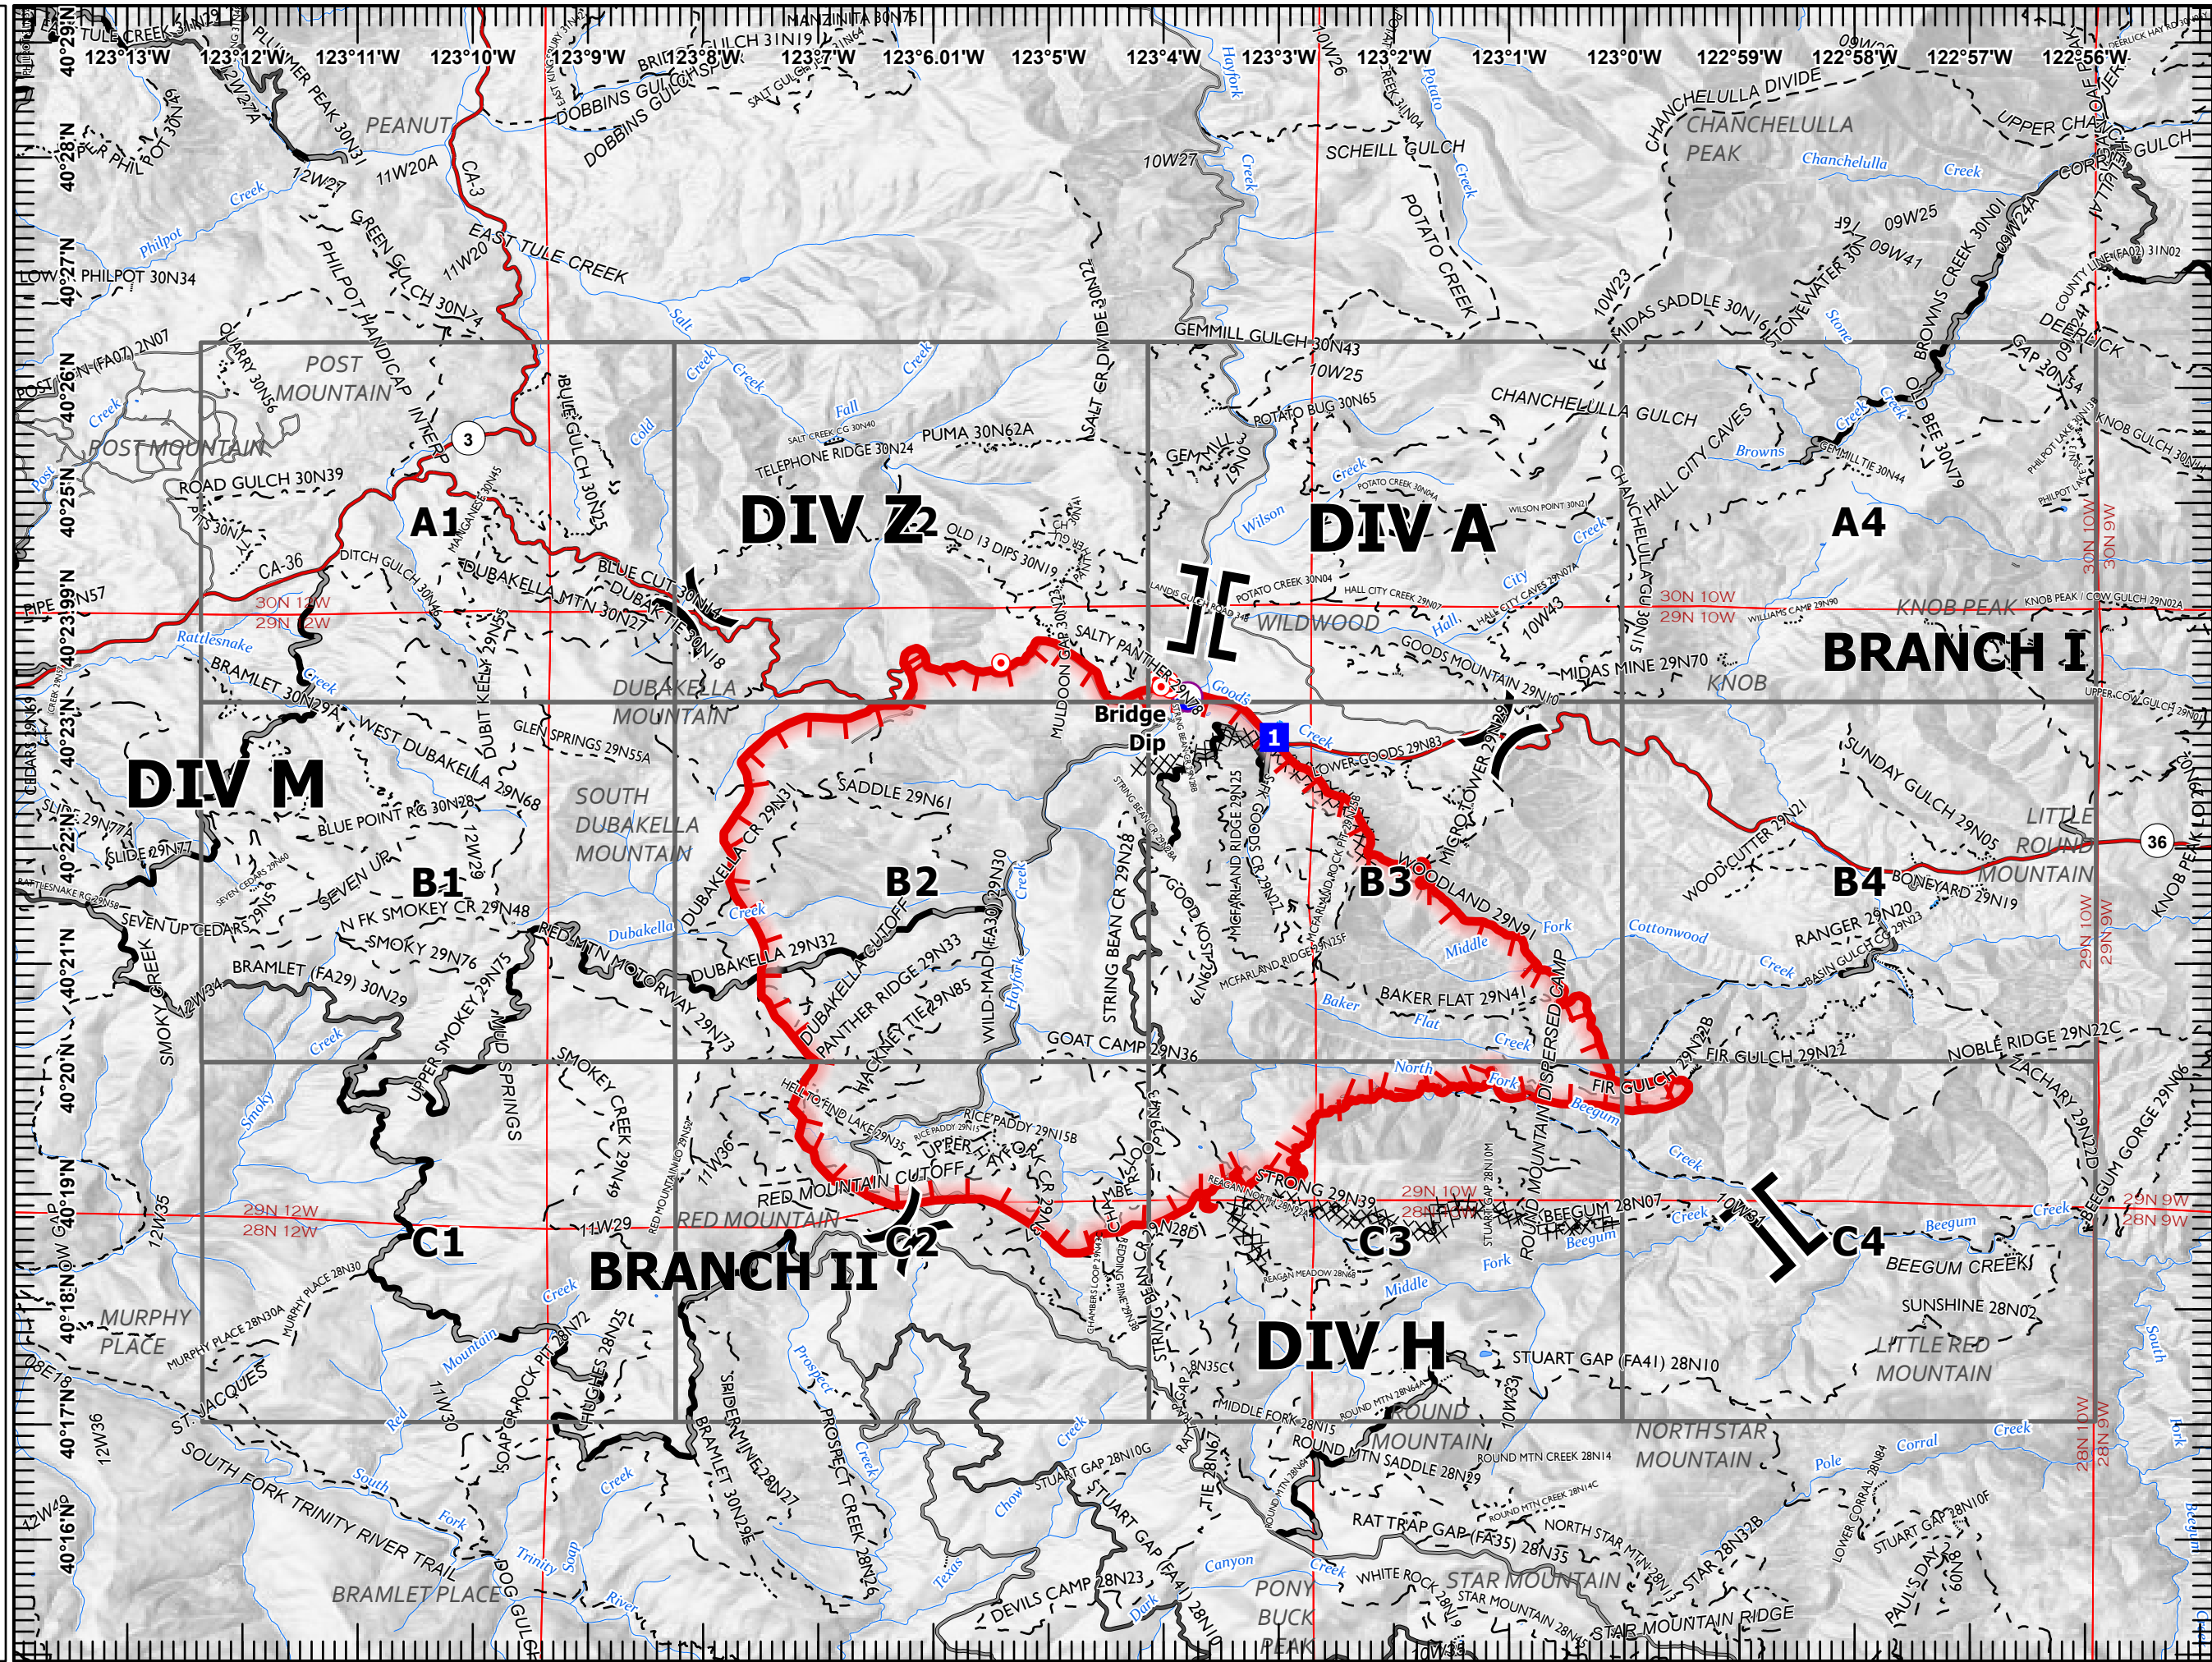

IAP MCFARLAND

CA-SHF-001175
08/03/2021
Page 1 of 13
OVERVIEW

Air Operations

- Dip Site

Assignment Breaks

- Division Break
- Branch Break

Logistics

- Drop Point

Fire

- Hot Spot - Spot Fire

Ops Completed

- Completed Dozer Line

Fire Perimeter

- Fire Edge

Polygon Type

- Wildfire Daily Fire Perimeter

1:100,000

Last Updated
08/02/2021
22:55