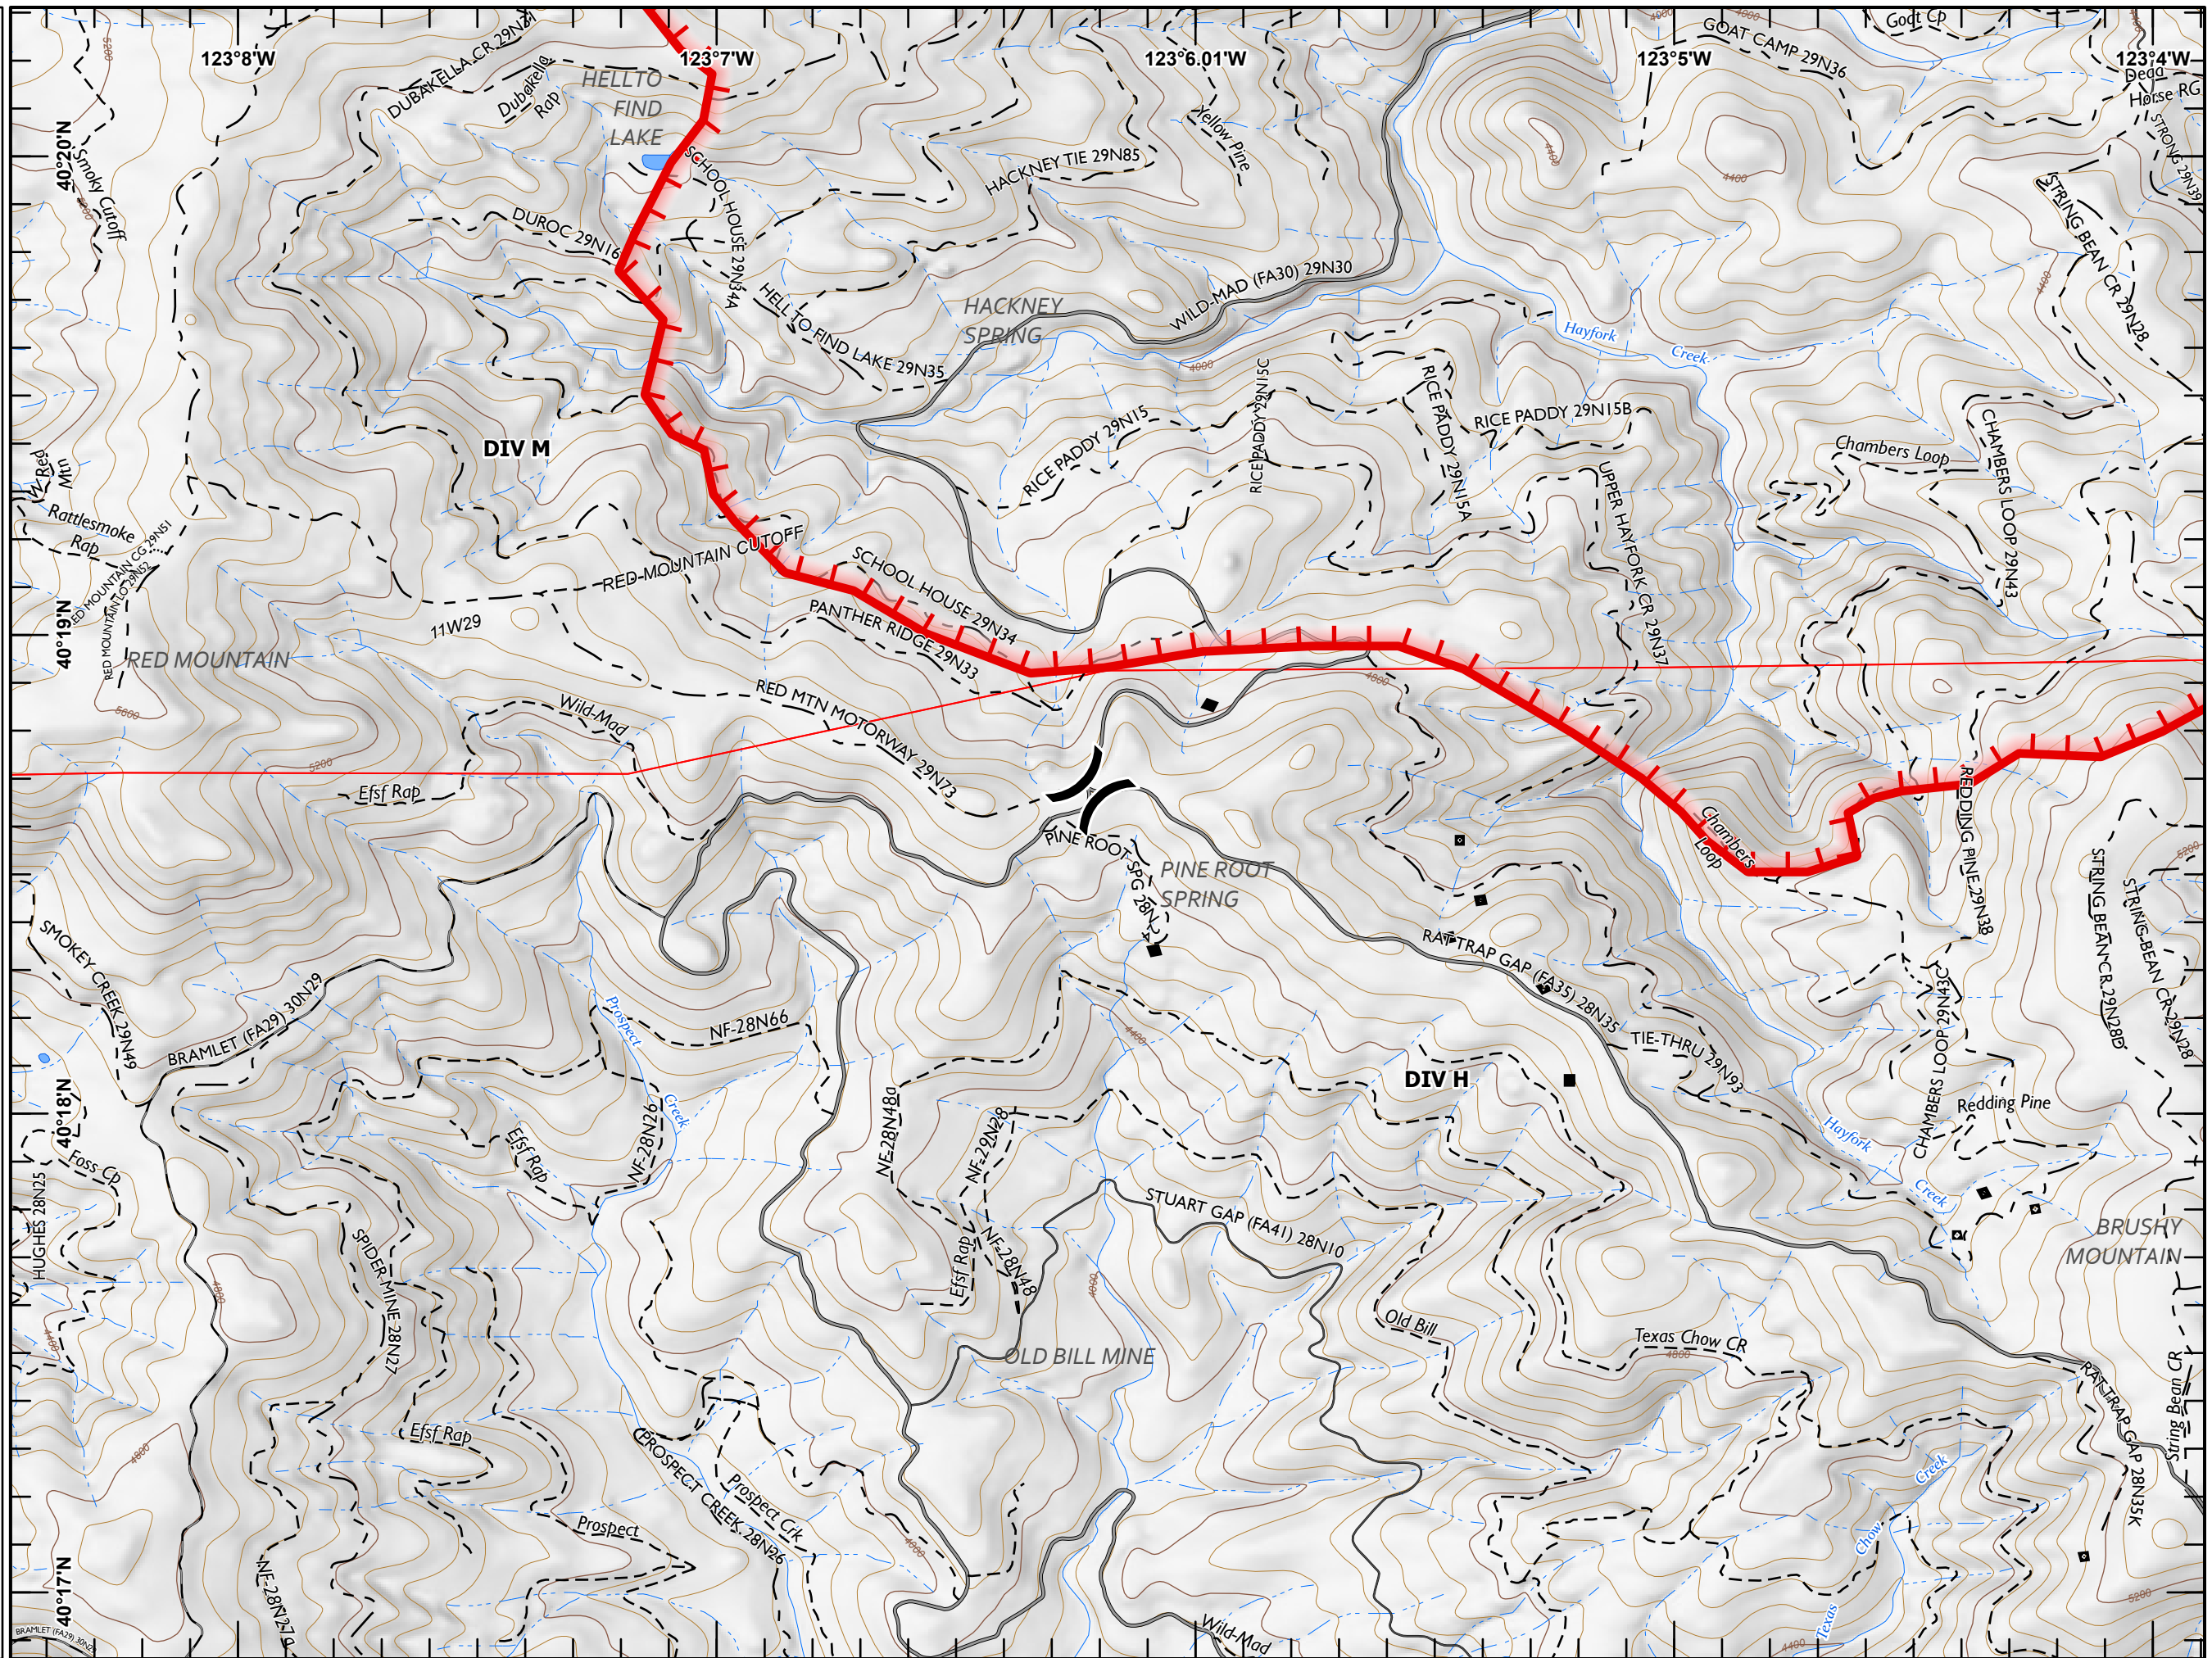

IAP MCFARLAND

CA-SHF-001175
08/03/2021
Page 11 of 13
C2

Assignment Breaks

( ) Division Break

Fire Perimeter

▬ Fire Edge

Polygon Type

▬ Wildfire Daily Fire Perimeter

▬ BuildingFootprints