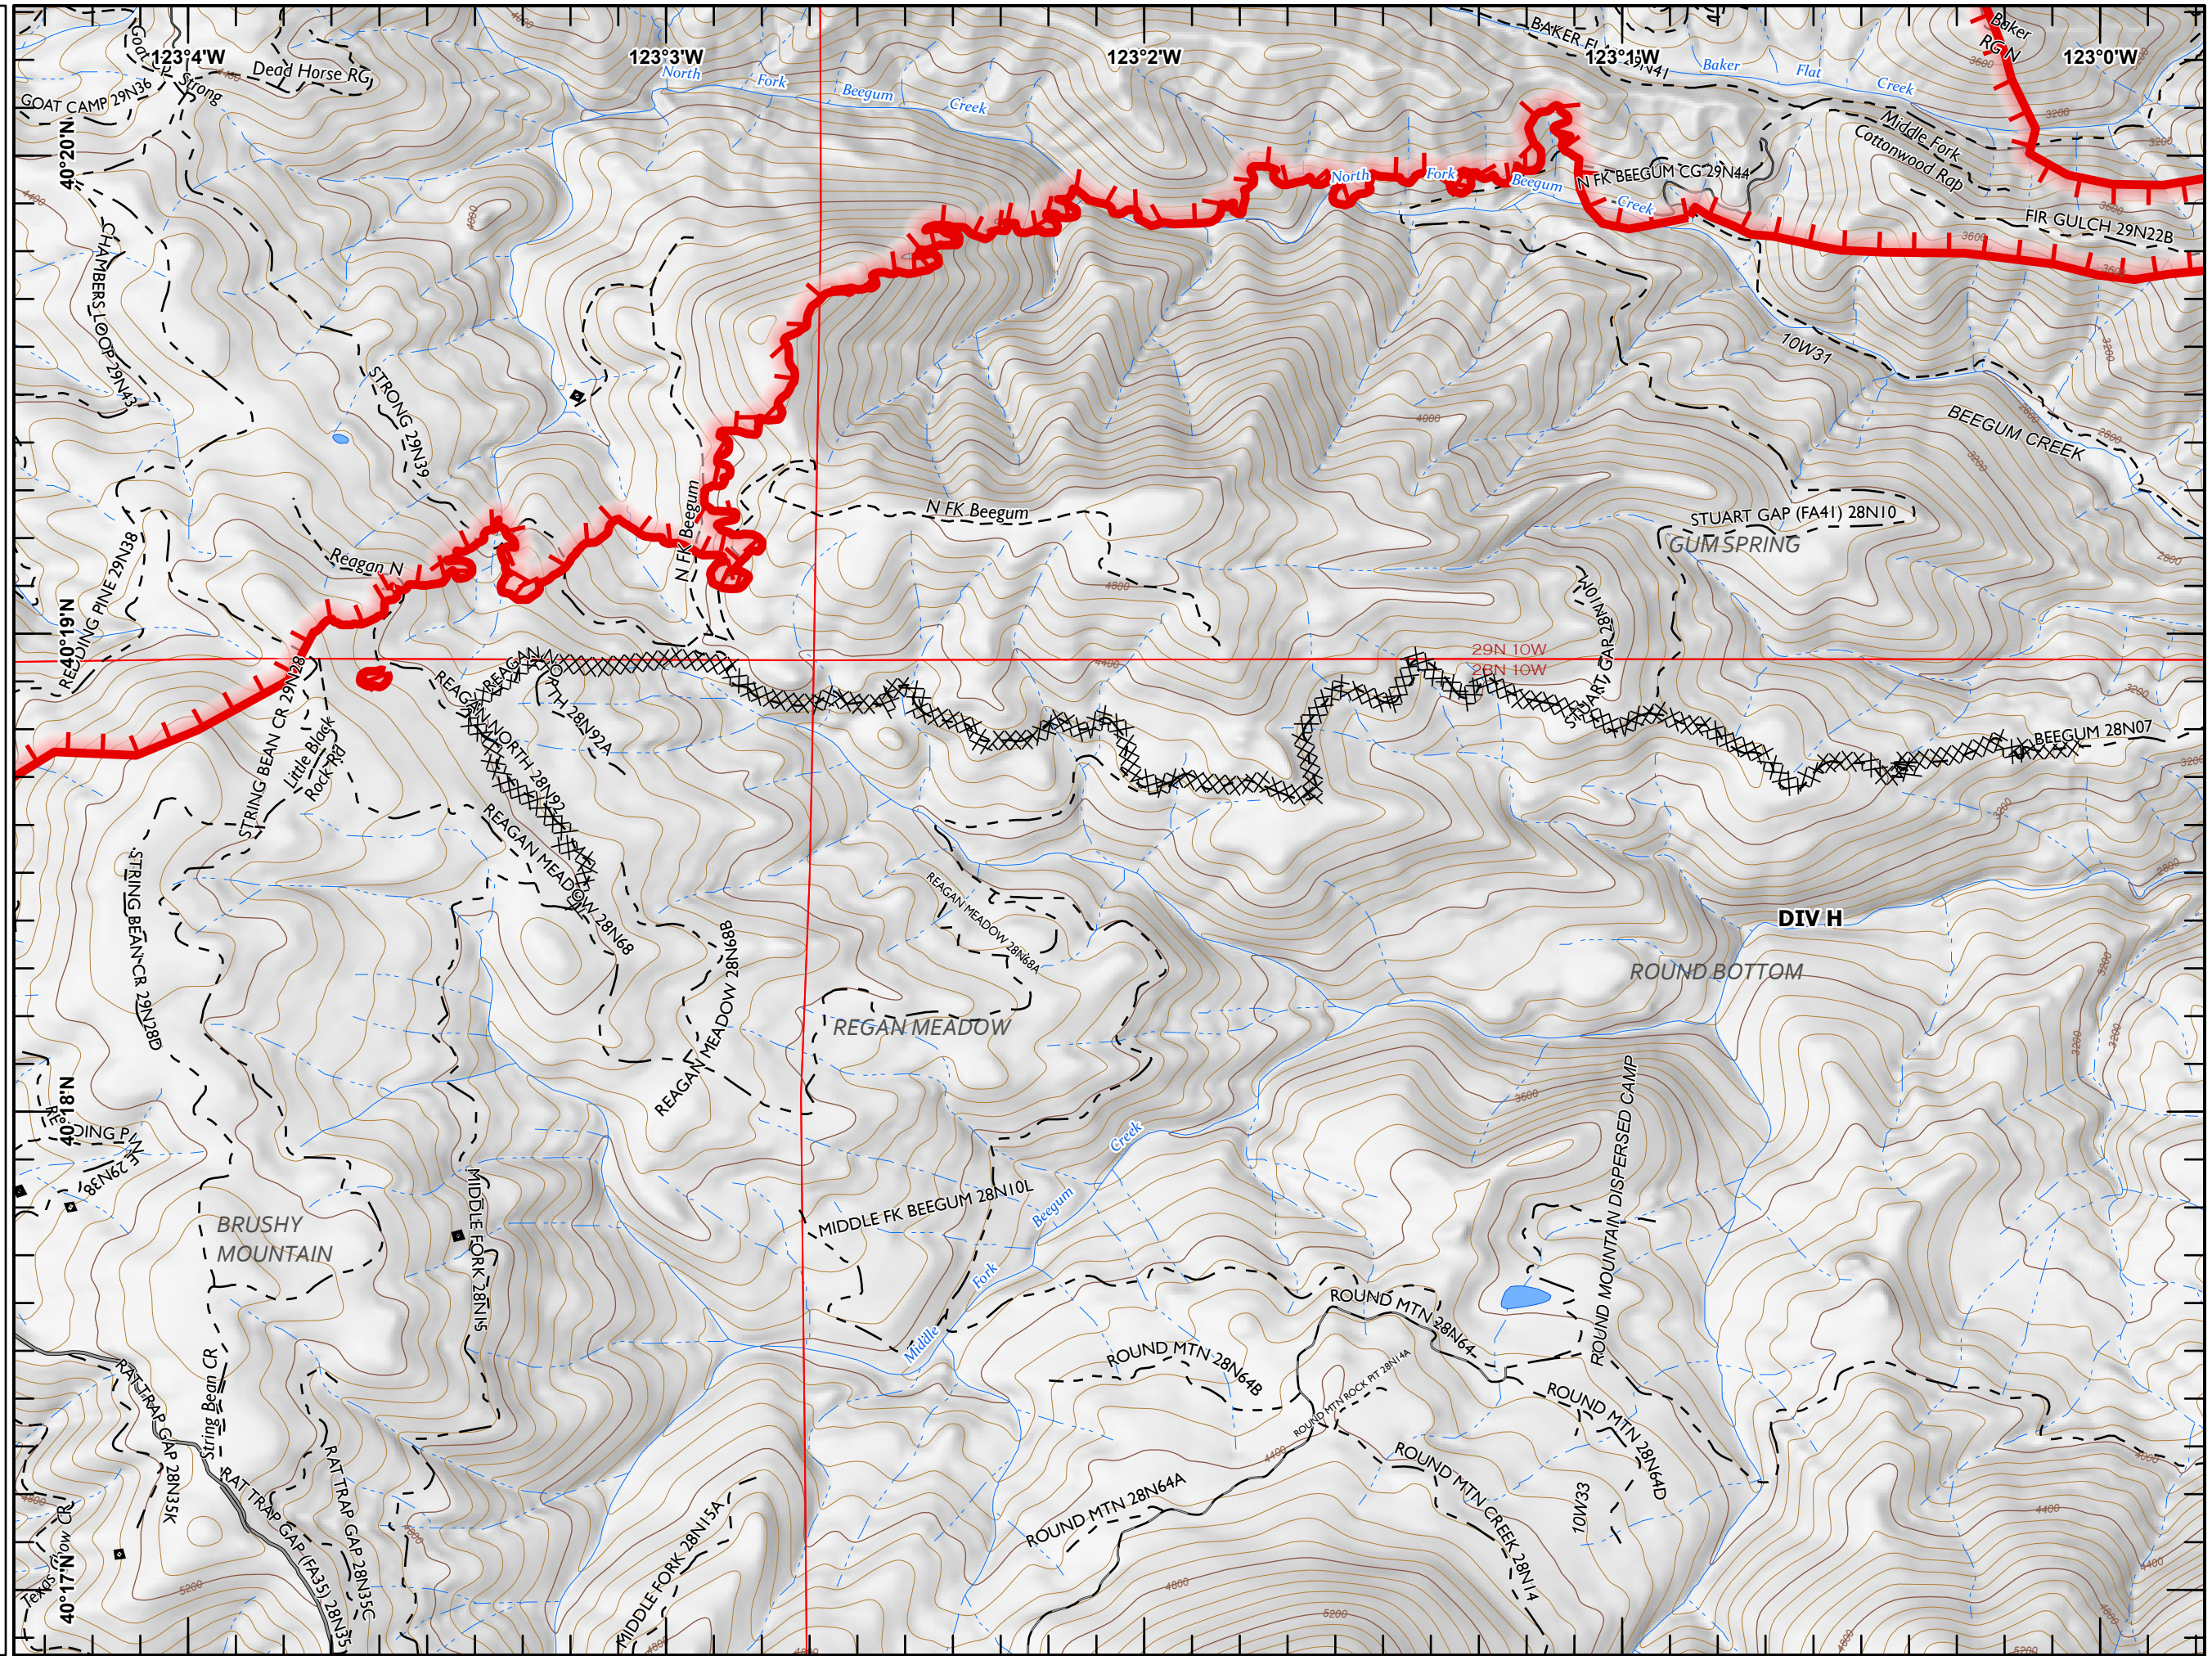

XX XX Completed Dozer Line

Fire Perimeter

▬ Fire Edge

Polygon Type

▬ Wildfire Daily Fire Perimeter

■ BuildingFootprints

1:24,000

Last Updated
08/02/2021
22:57