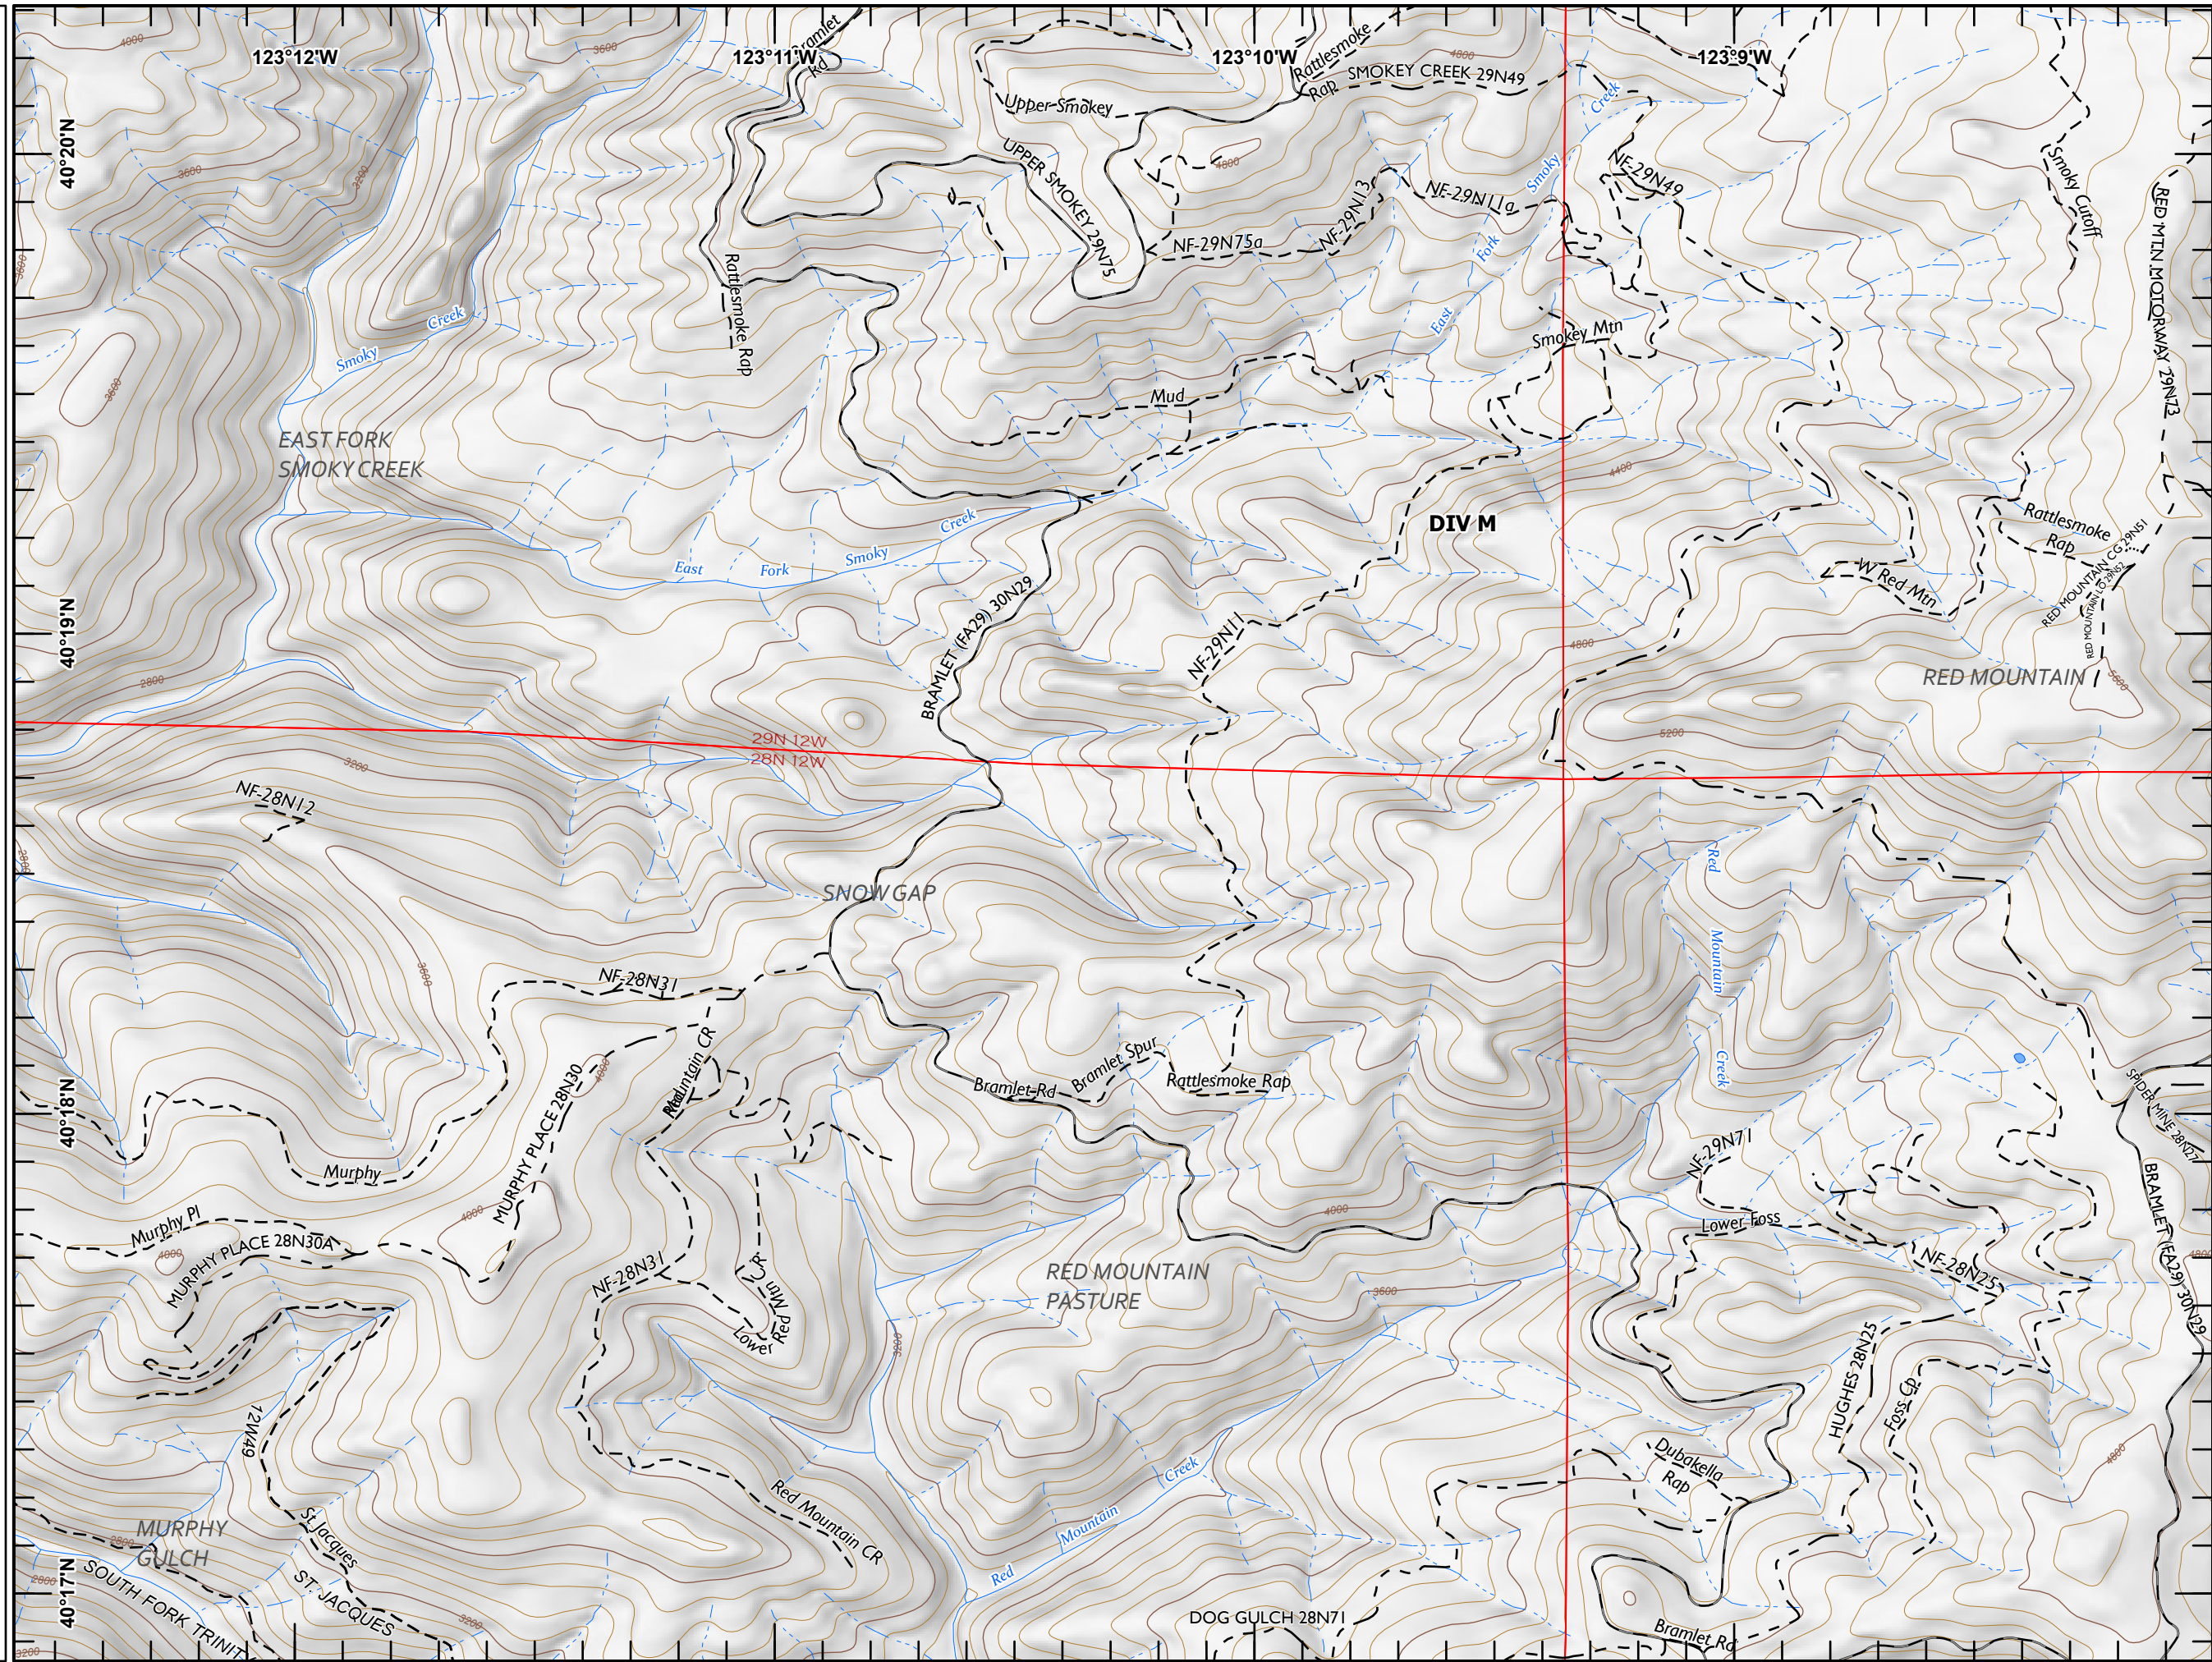

IAP MCFARLAND

CA-SHF-001175
08/03/2021
Page 10 of 13
C1

BuildingFootprints

1:24,000

Last Updated
08/02/2021
22:56