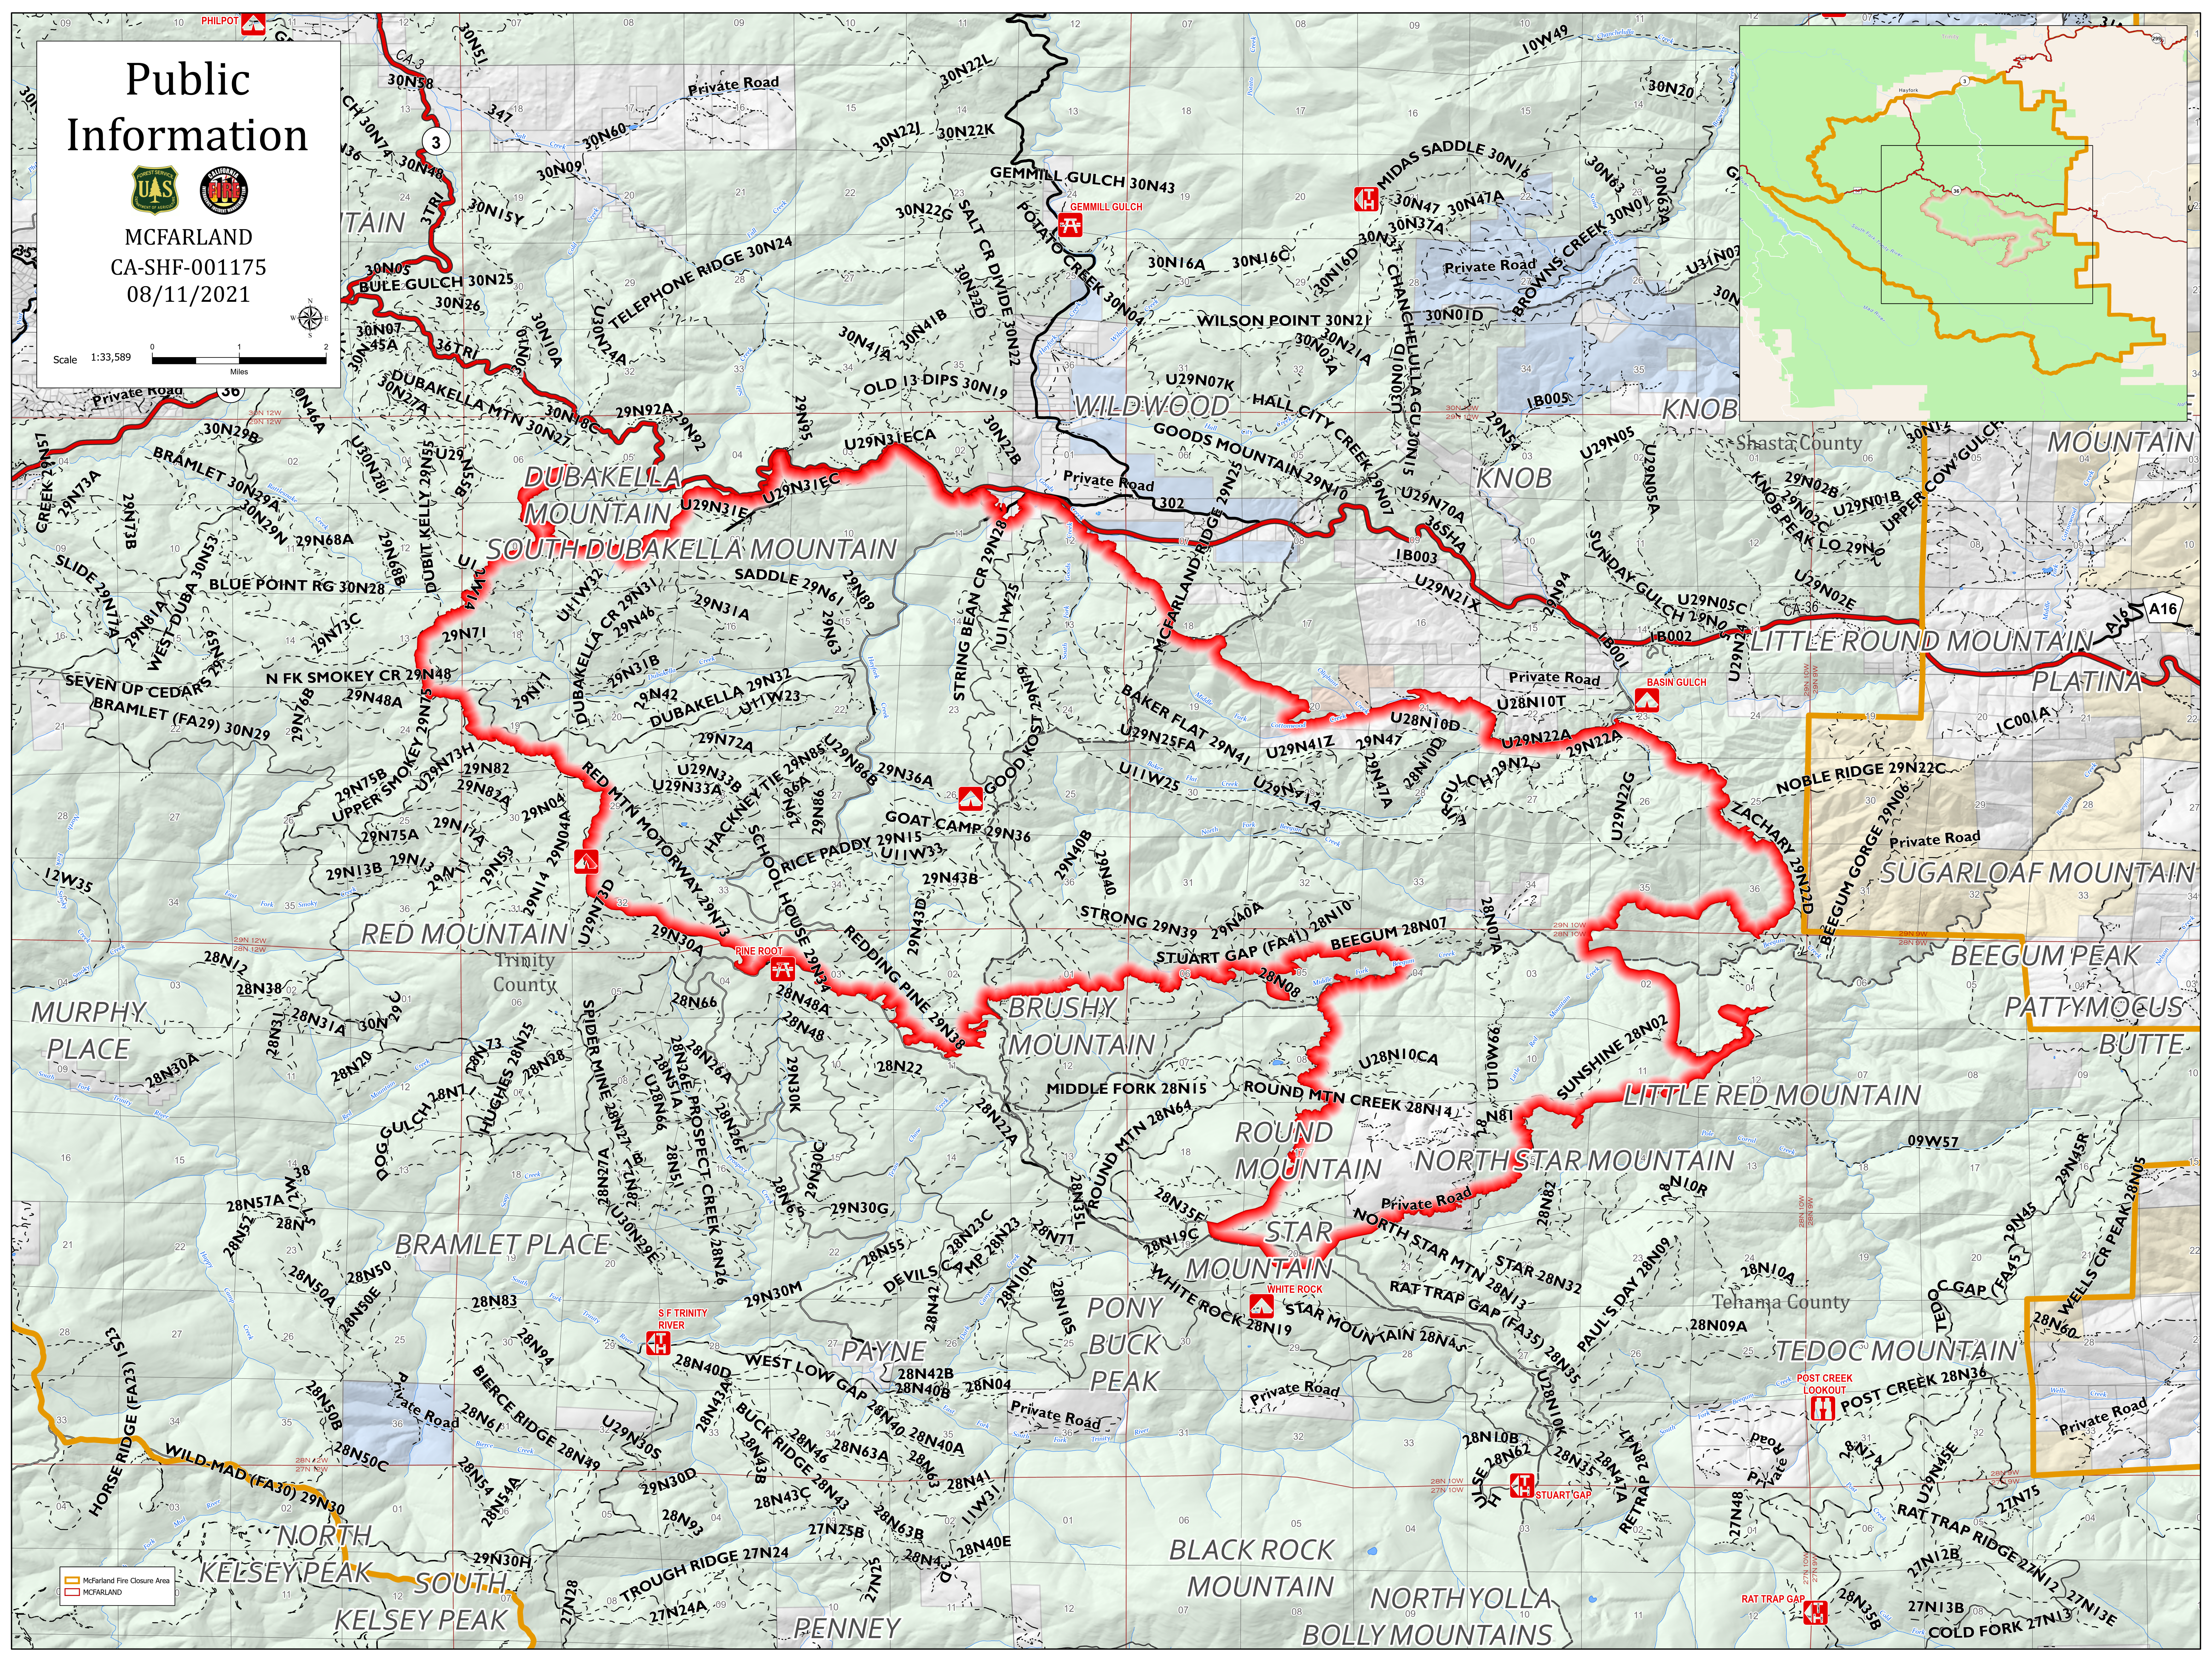

Public Information

MCFARLAND
CA-SHF-001175
08/11/2021

Scale 1:33,589

McFarland Fire Closure Area
MCFARLAND