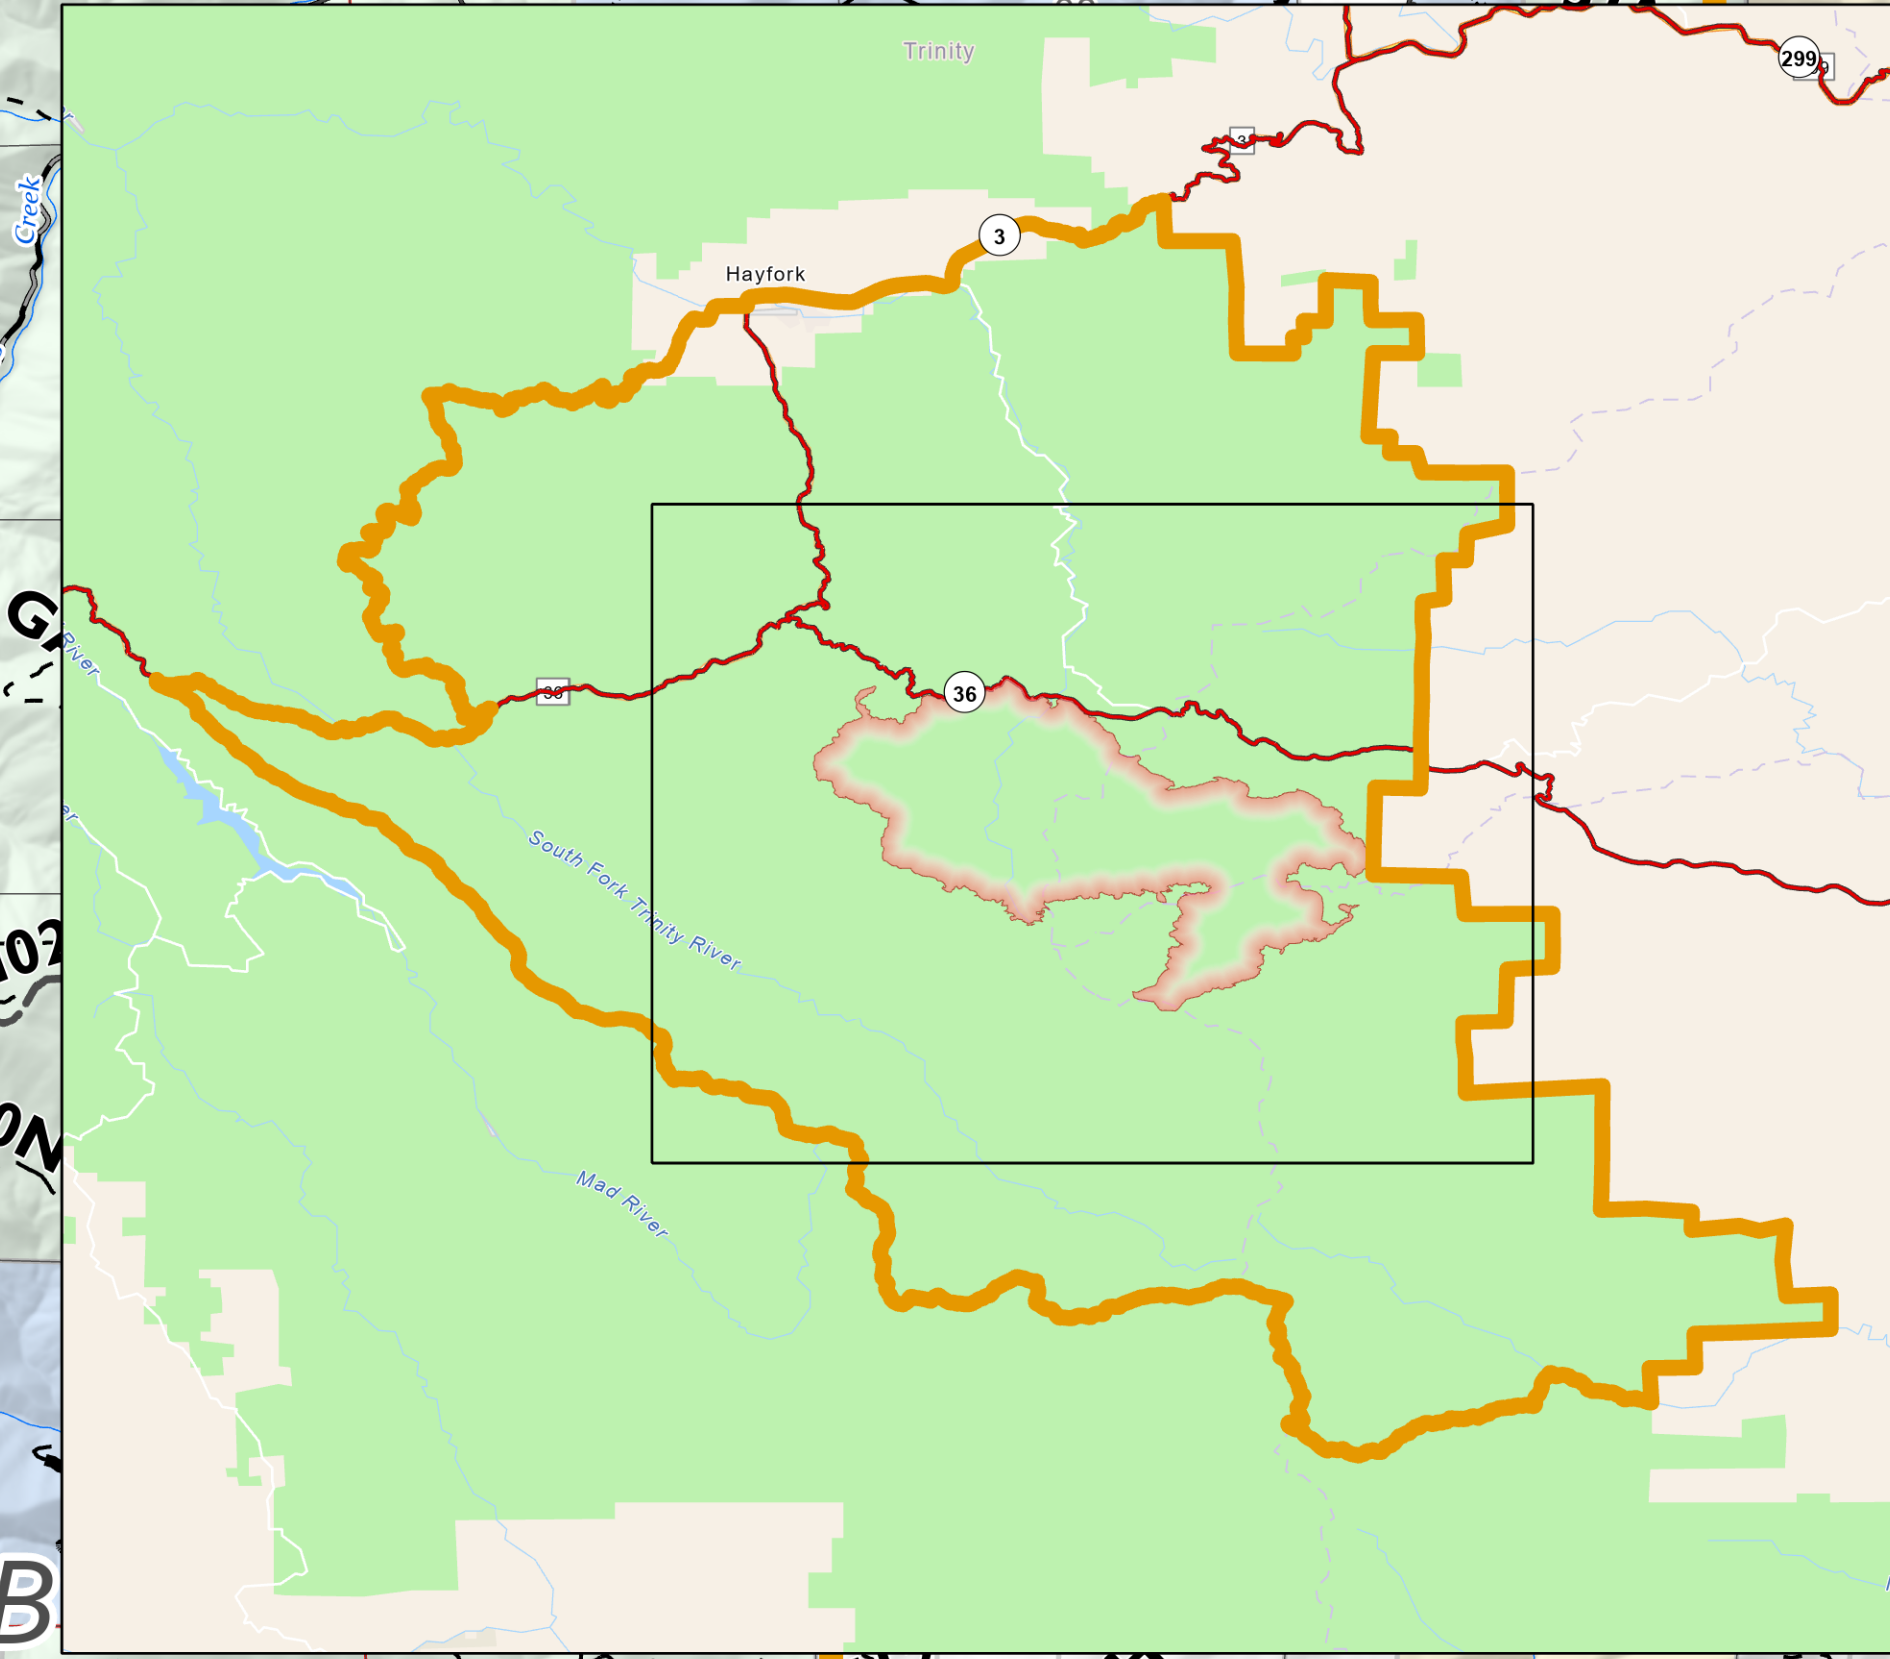

Public Information

MCFARLAND
CA-SHF-001175
08/11/2021

Scale 1:33,589

McFarland Fire Closure Area
MCFARLAND