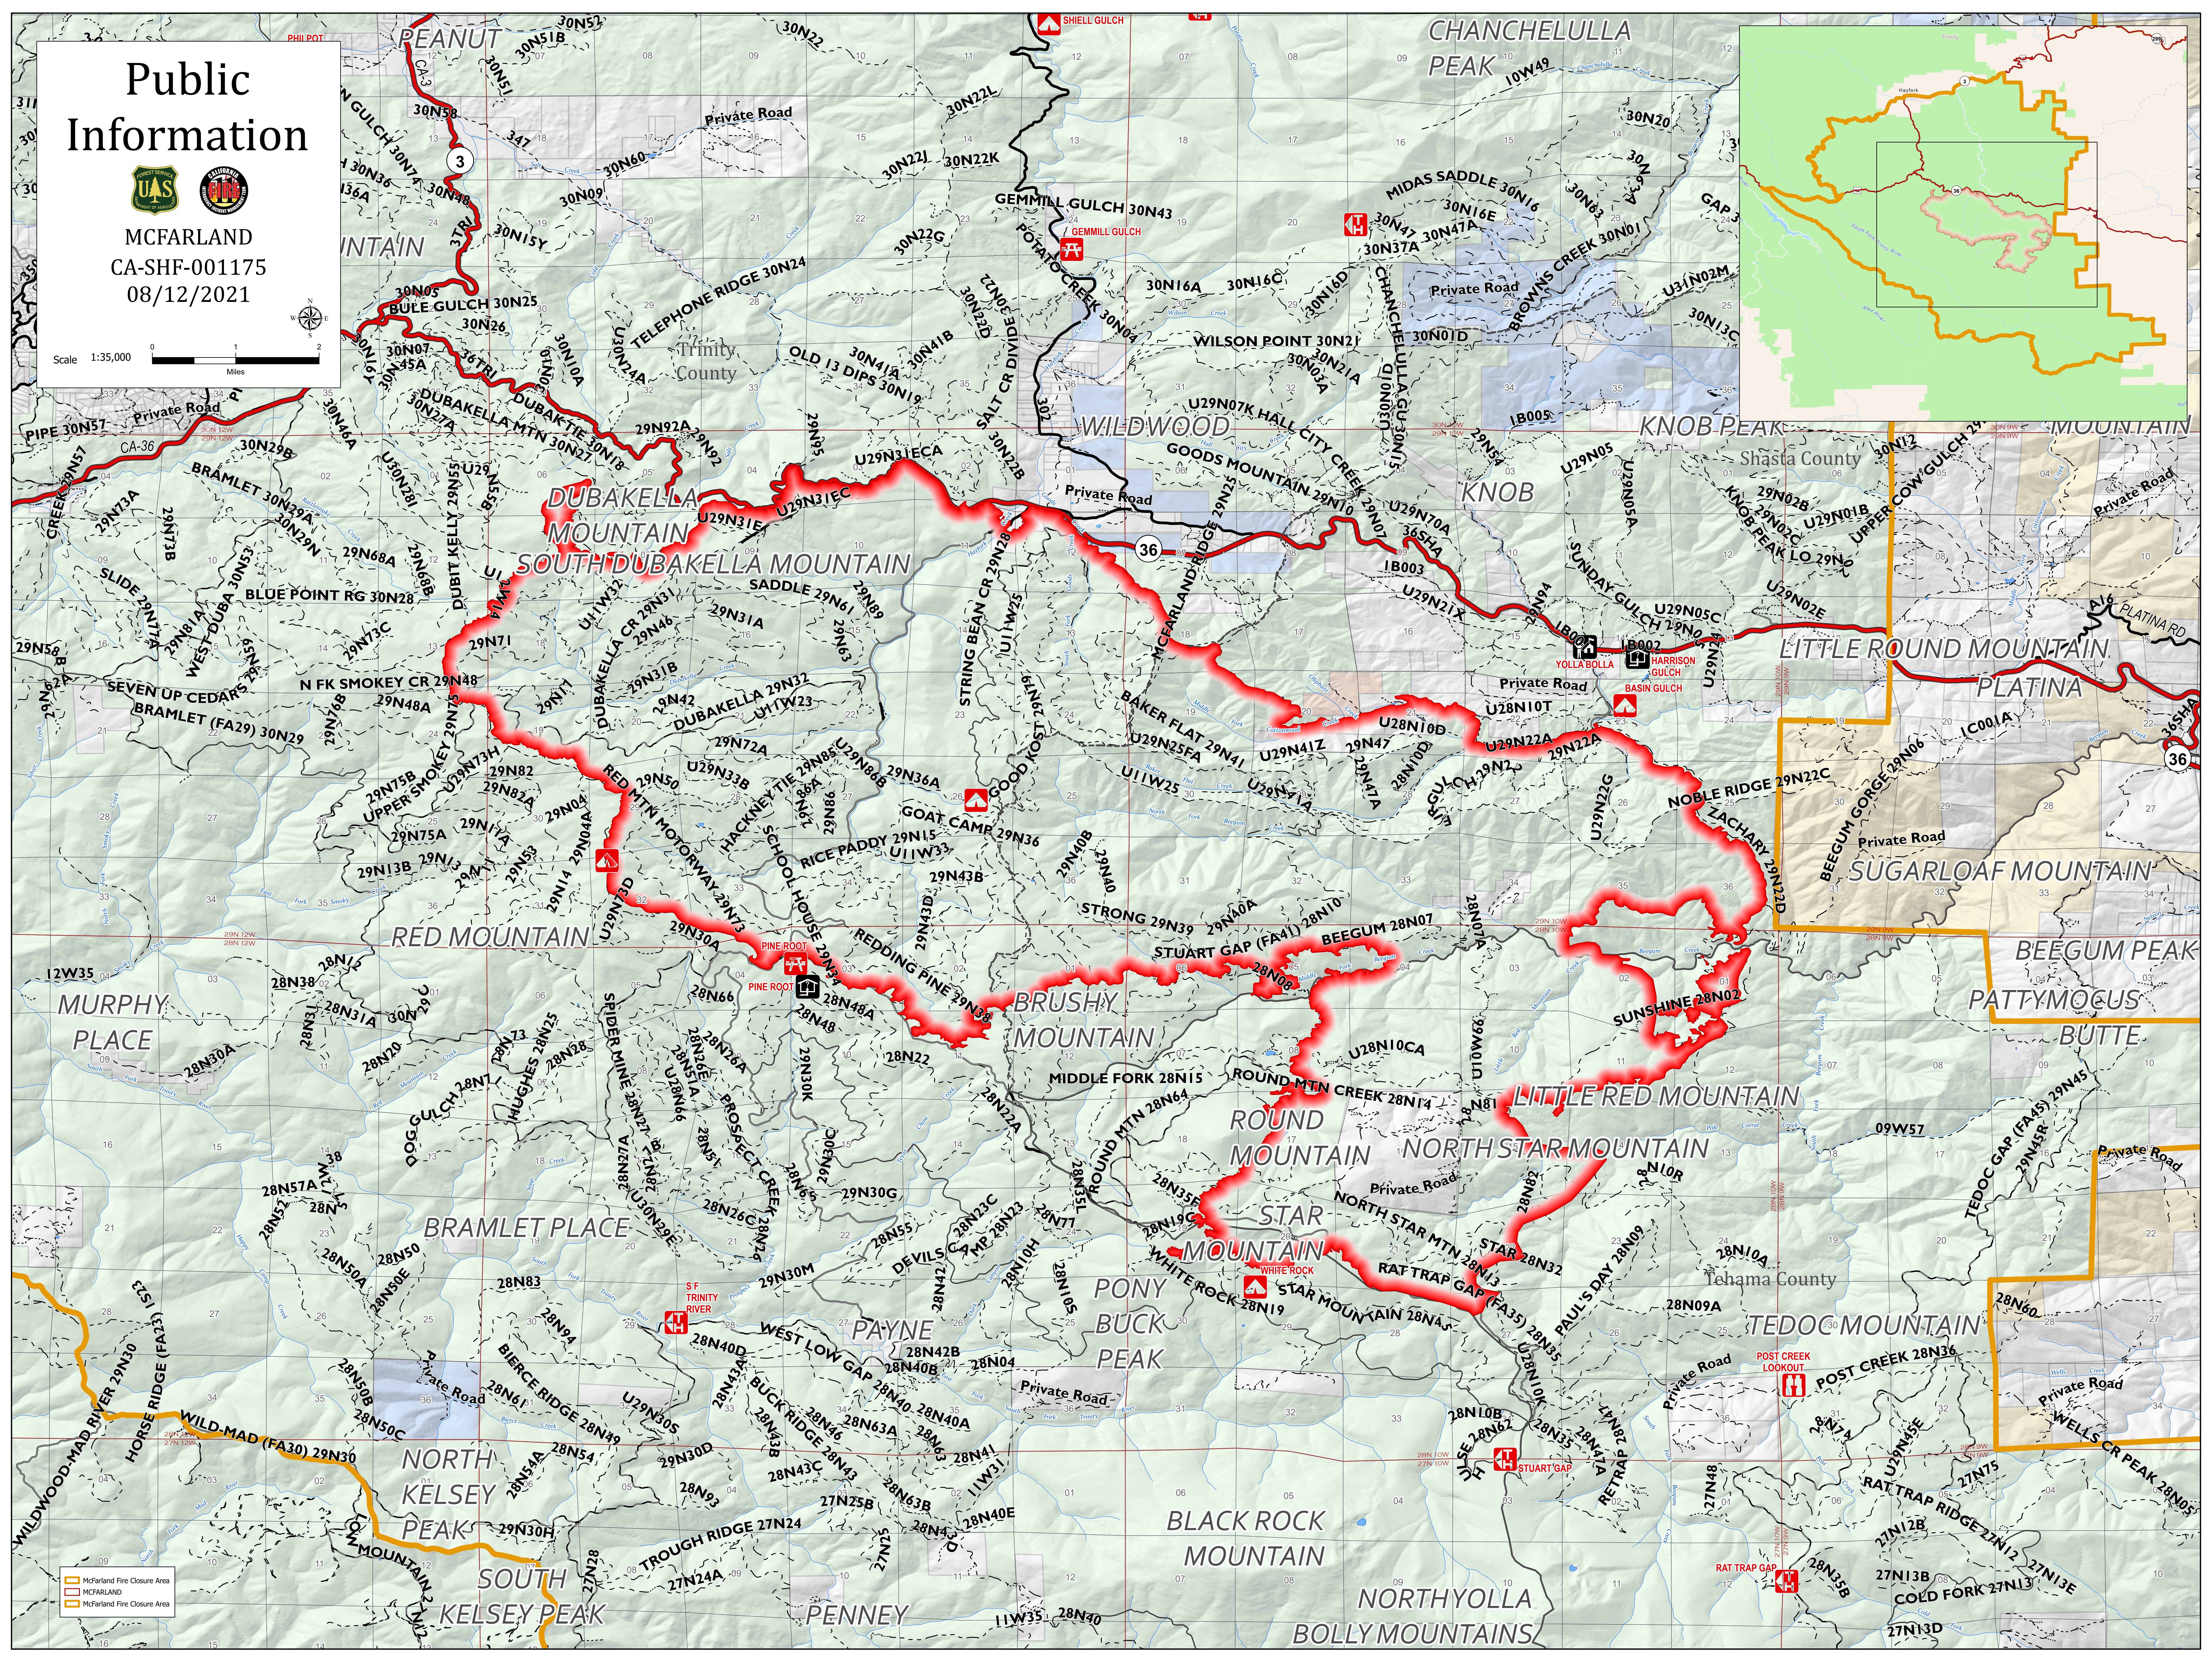

# Public Information

MCFARLAND  
CA-SHF-001175  
08/12/2021

Scale 1:35,000

- McFarland Fire Closure Area
- McFarland
- McFarland Fire Closure Area