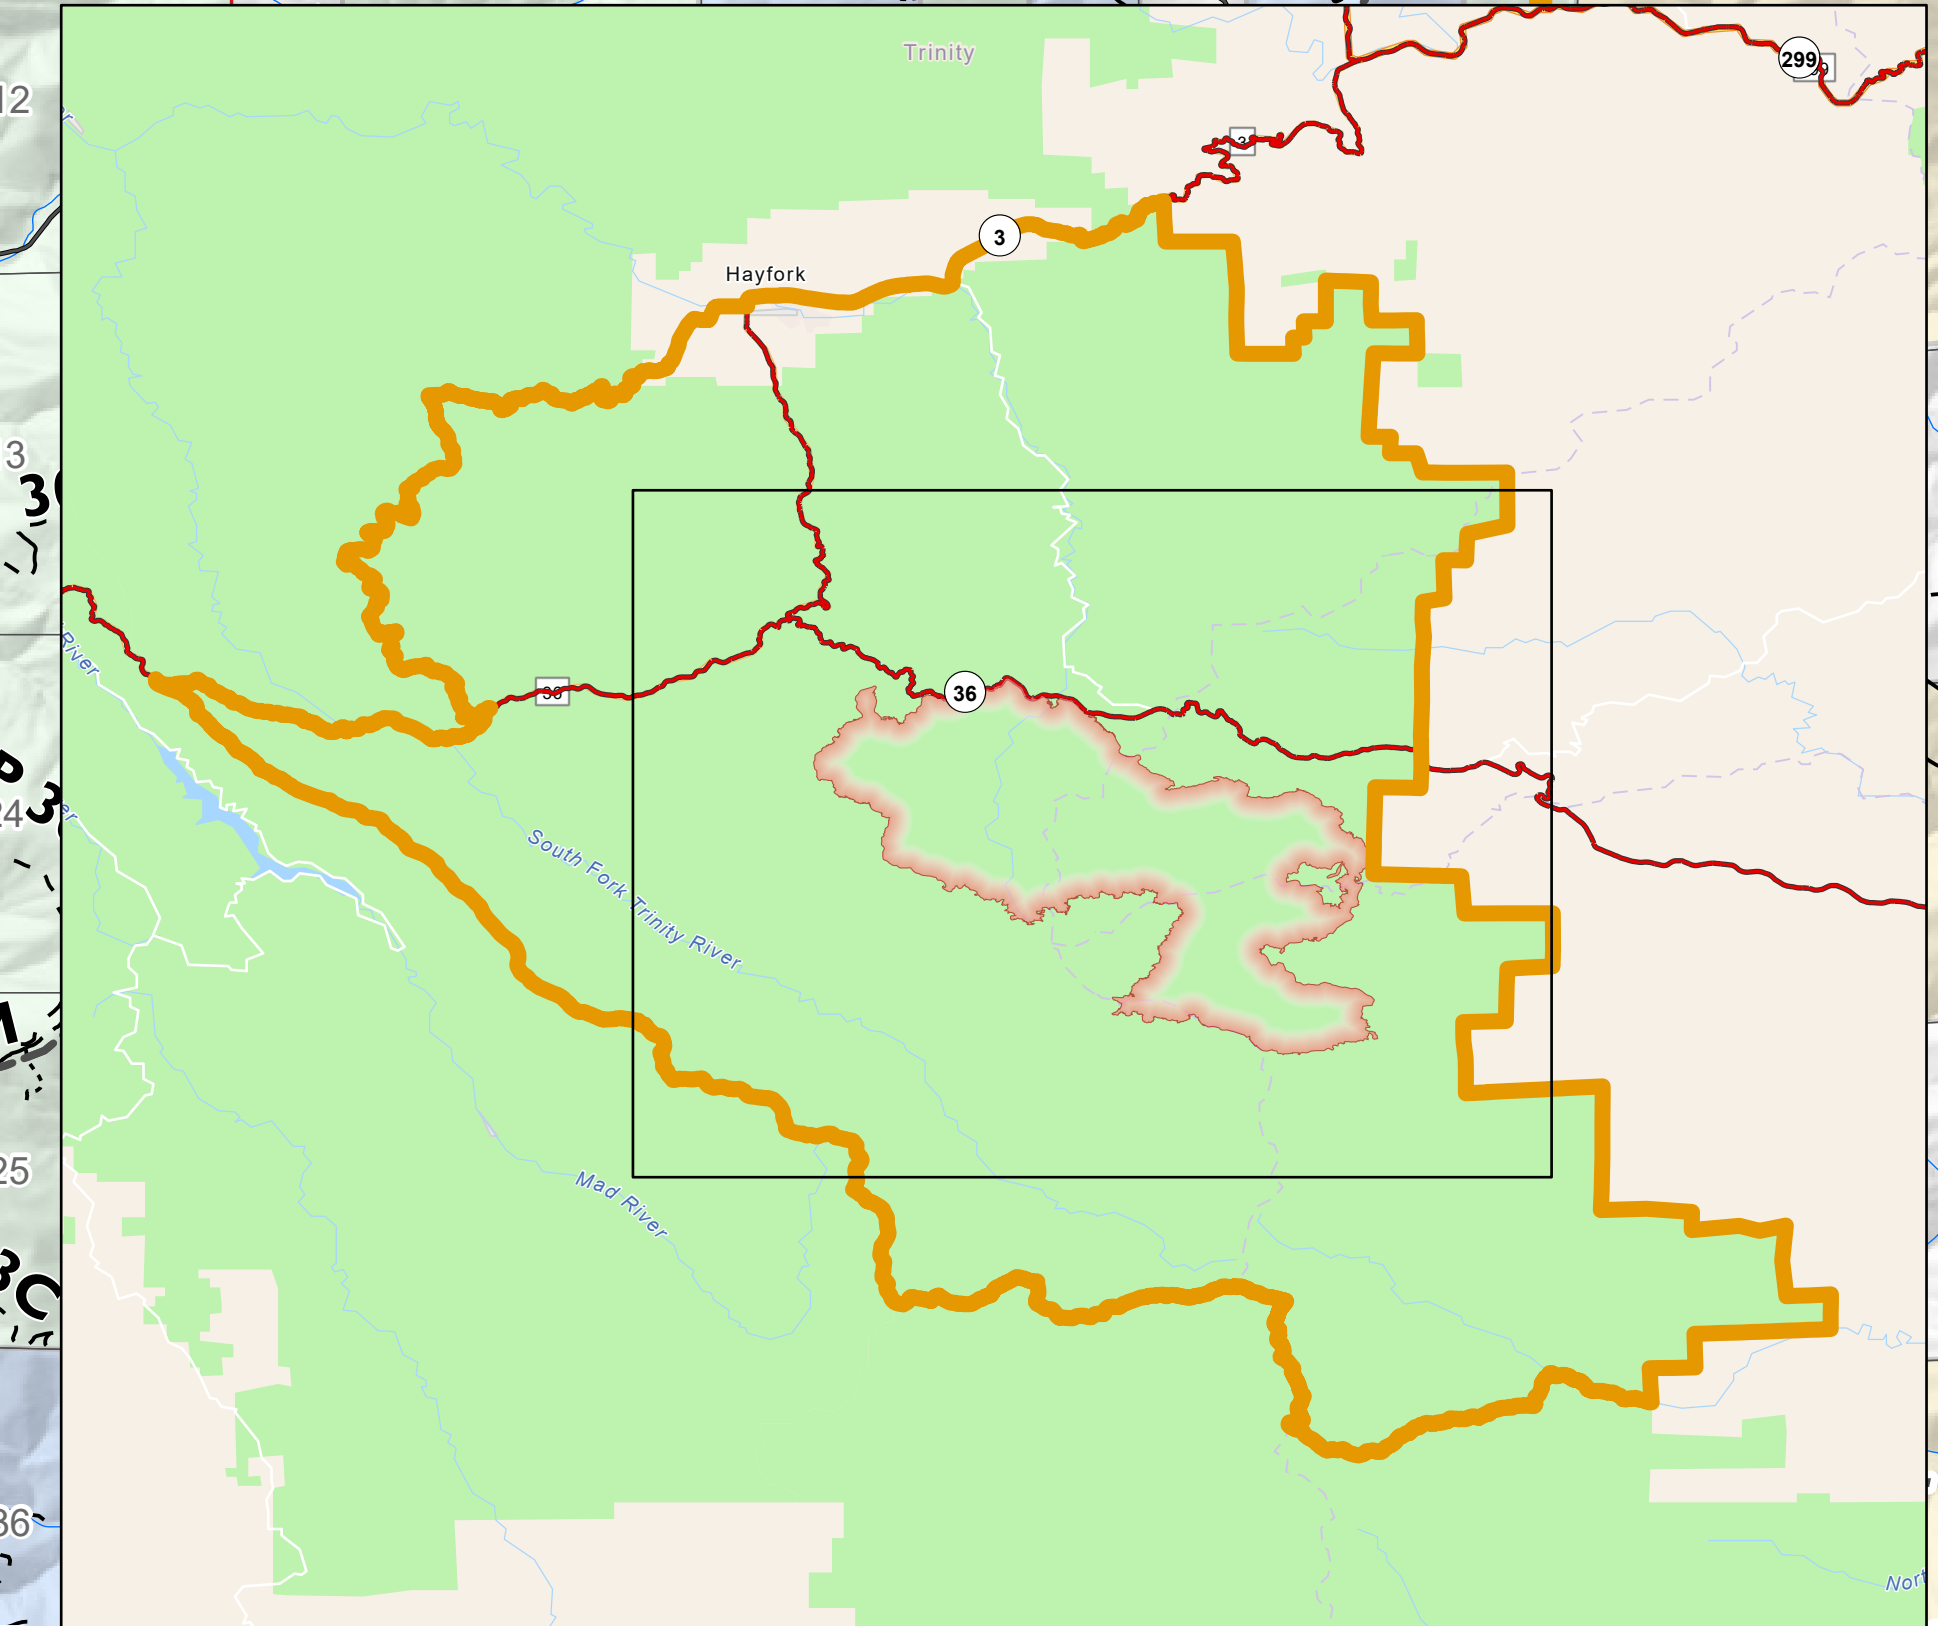

Public Information

MCFARLAND
CA-SHF-001175
08/13/2021

Scale 1:35,000

MURPHY PLACE

RED MOUNTAIN

BRUSHY MOUNTAIN

LITTLE RED MOUNTAIN

BRAMLET PLACE

STAR MOUNTAIN

NORTH KELSEY PEAK

BLACK ROCK MOUNTAIN

SOUTH KELSEY PEAK

NORTHYOLLA BOLLY MOUNTAINS