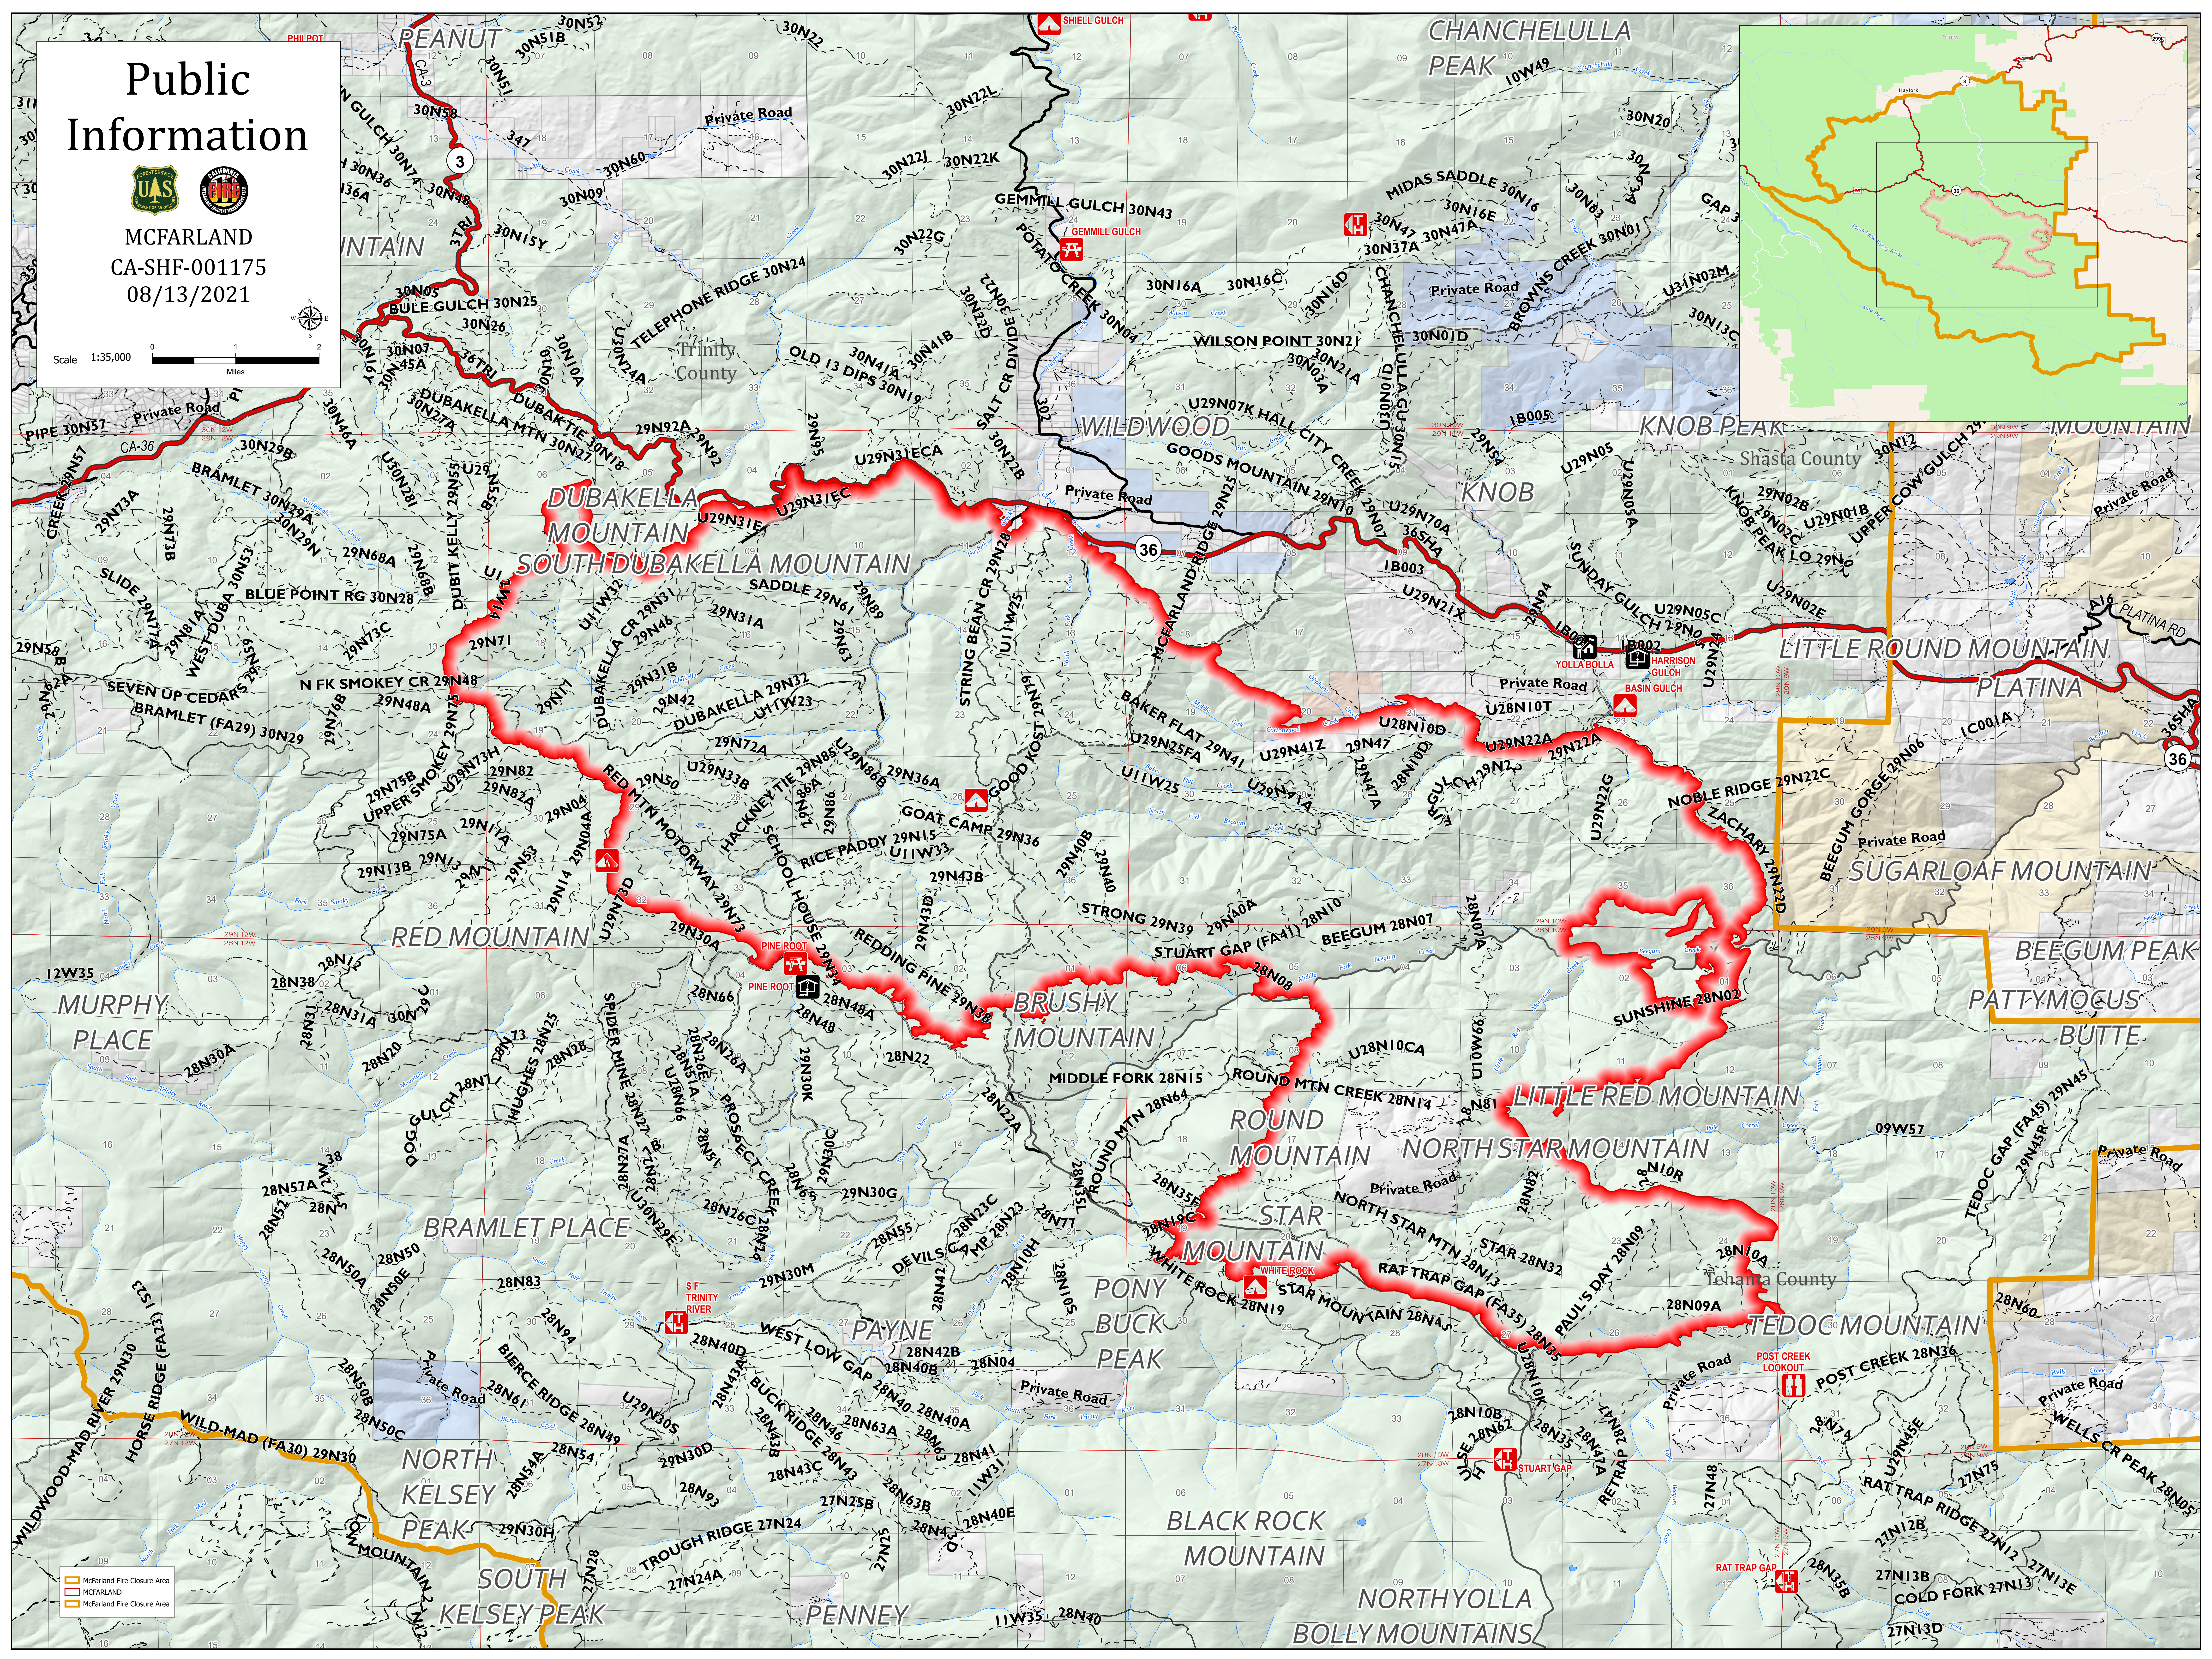

Public Information

MCFARLAND
CA-SHF-001175
08/13/2021

Scale 1:35,000

MURPHY PLACE

RED MOUNTAIN

BRUSHY MOUNTAIN

LITTLE RED MOUNTAIN

BRAMLET PLACE

STAR MOUNTAIN

NORTH KELSEY PEAK

BLACK ROCK MOUNTAIN

SOUTH KELSEY PEAK

NORTHYOLLA BOLLY MOUNTAINS