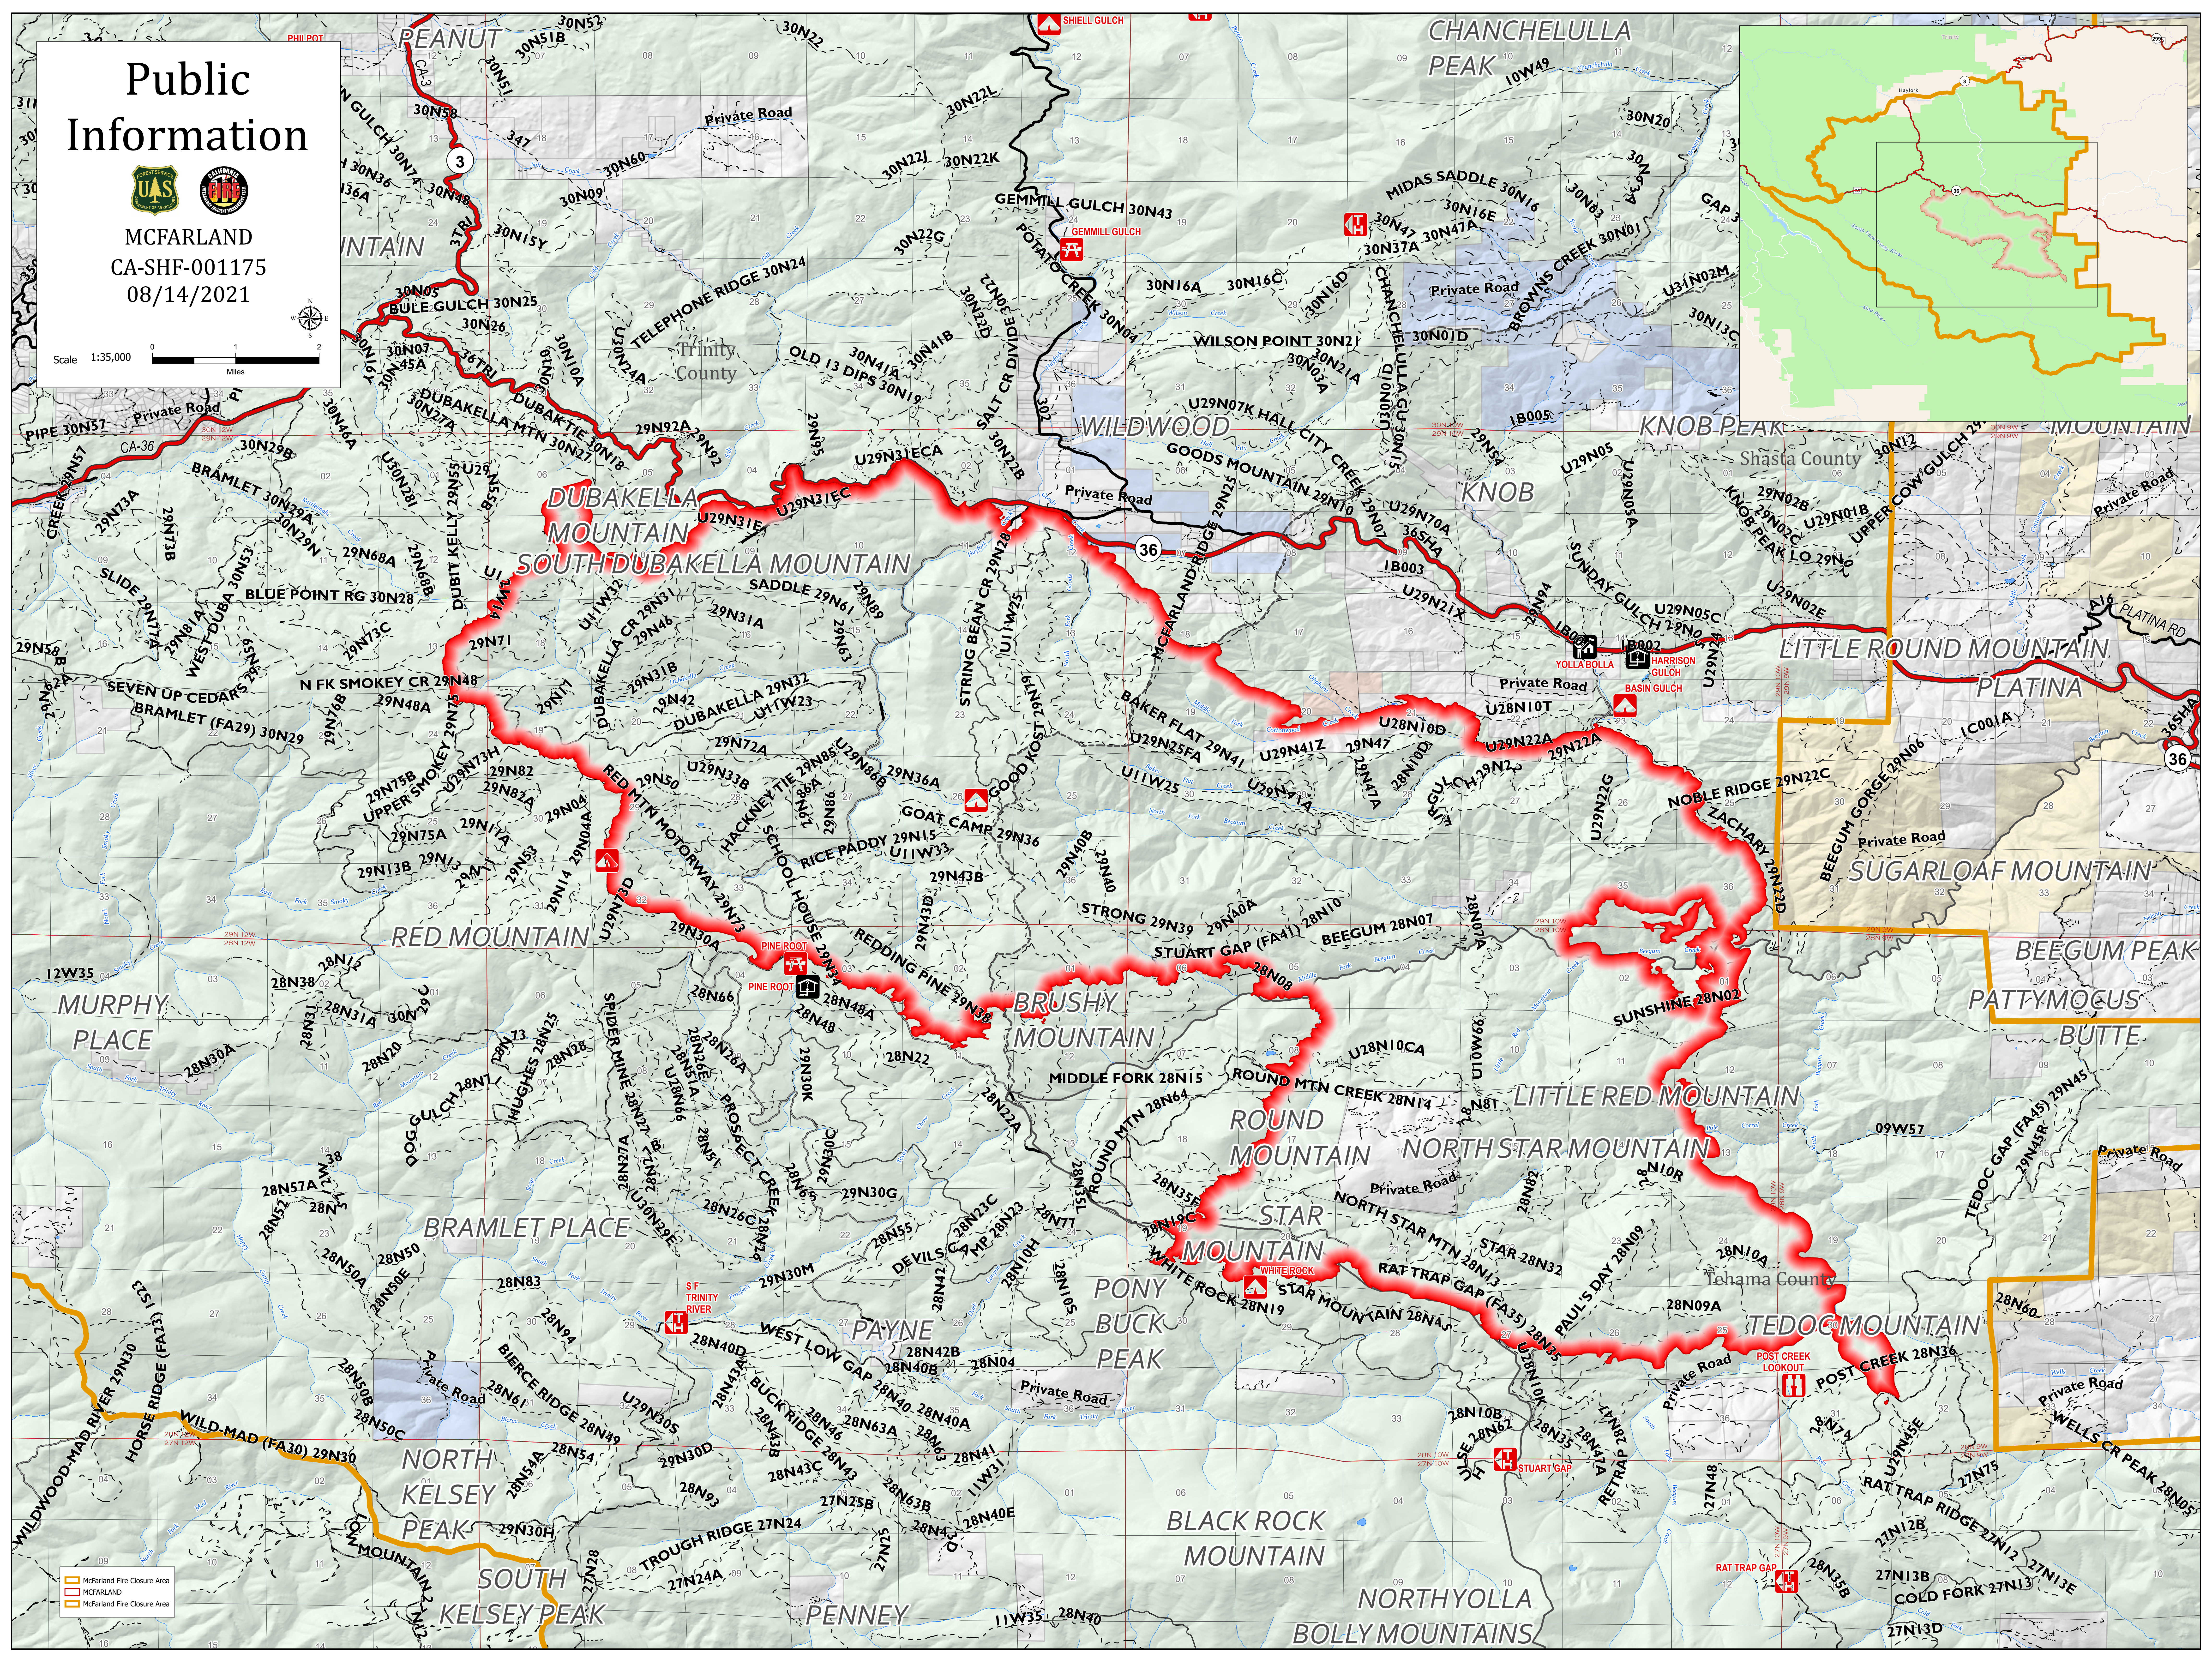

Public Information

MCFARLAND
CA-SHF-001175
08/14/2021

Scale 1:35,000

- McFarland Fire Closure Area
- MCFARLAND
- McFarland Fire Closure Area