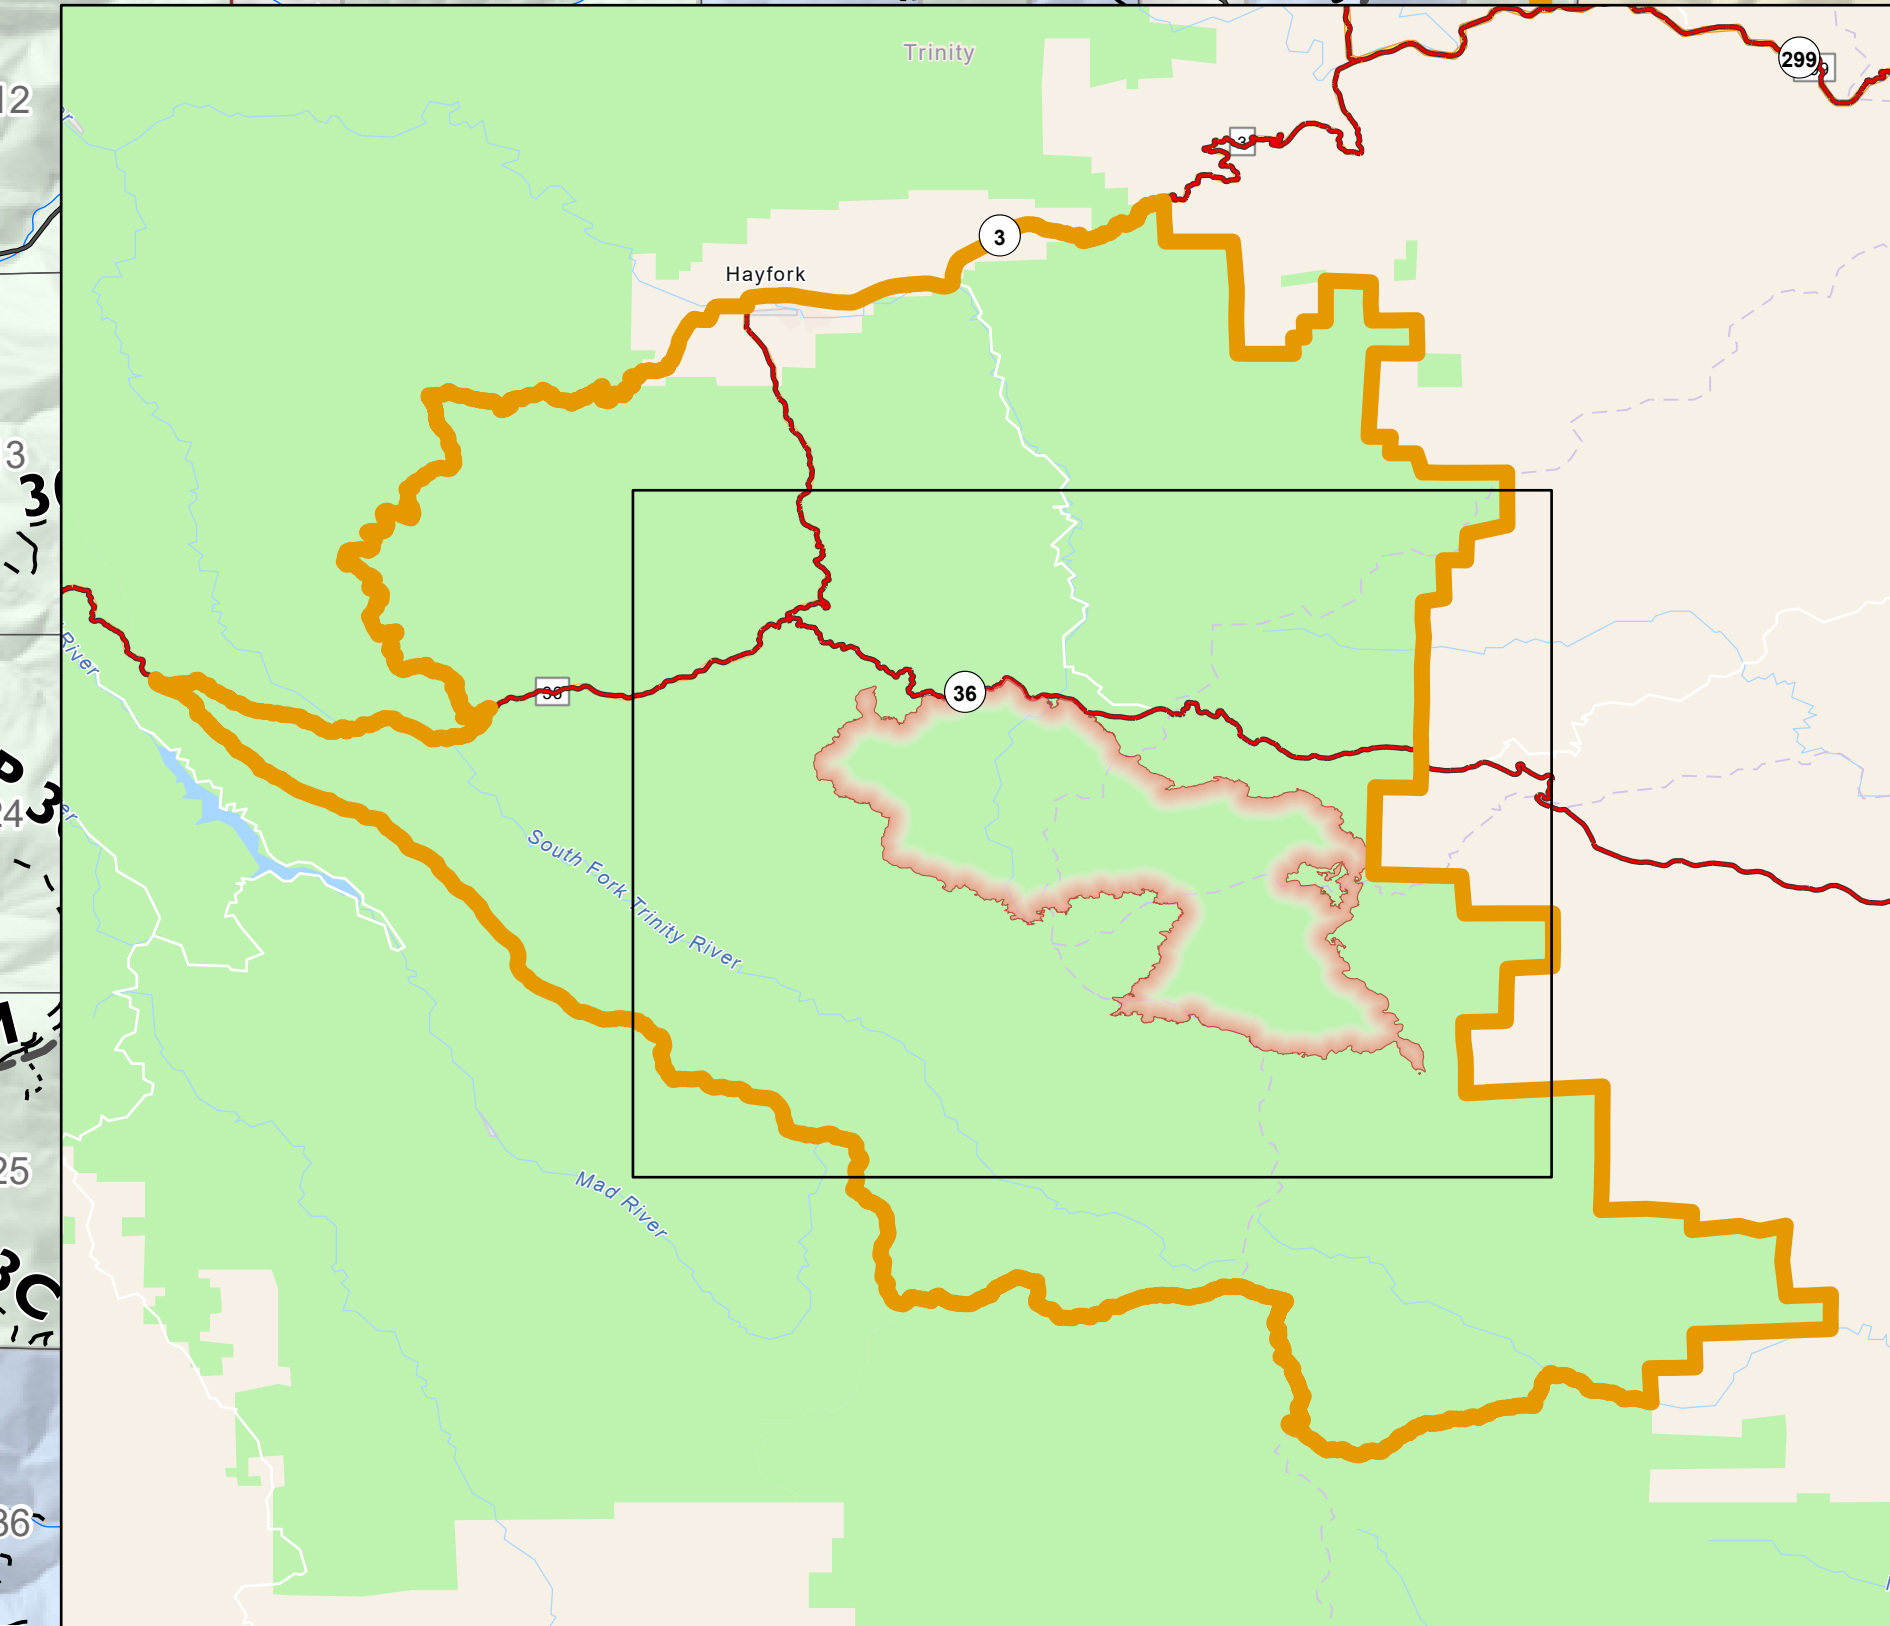

Public Information

MCFARLAND
CA-SHF-001175
08/14/2021

Scale 1:35,000

- McFarland Fire Closure Area
- MCFARLAND
- McFarland Fire Closure Area