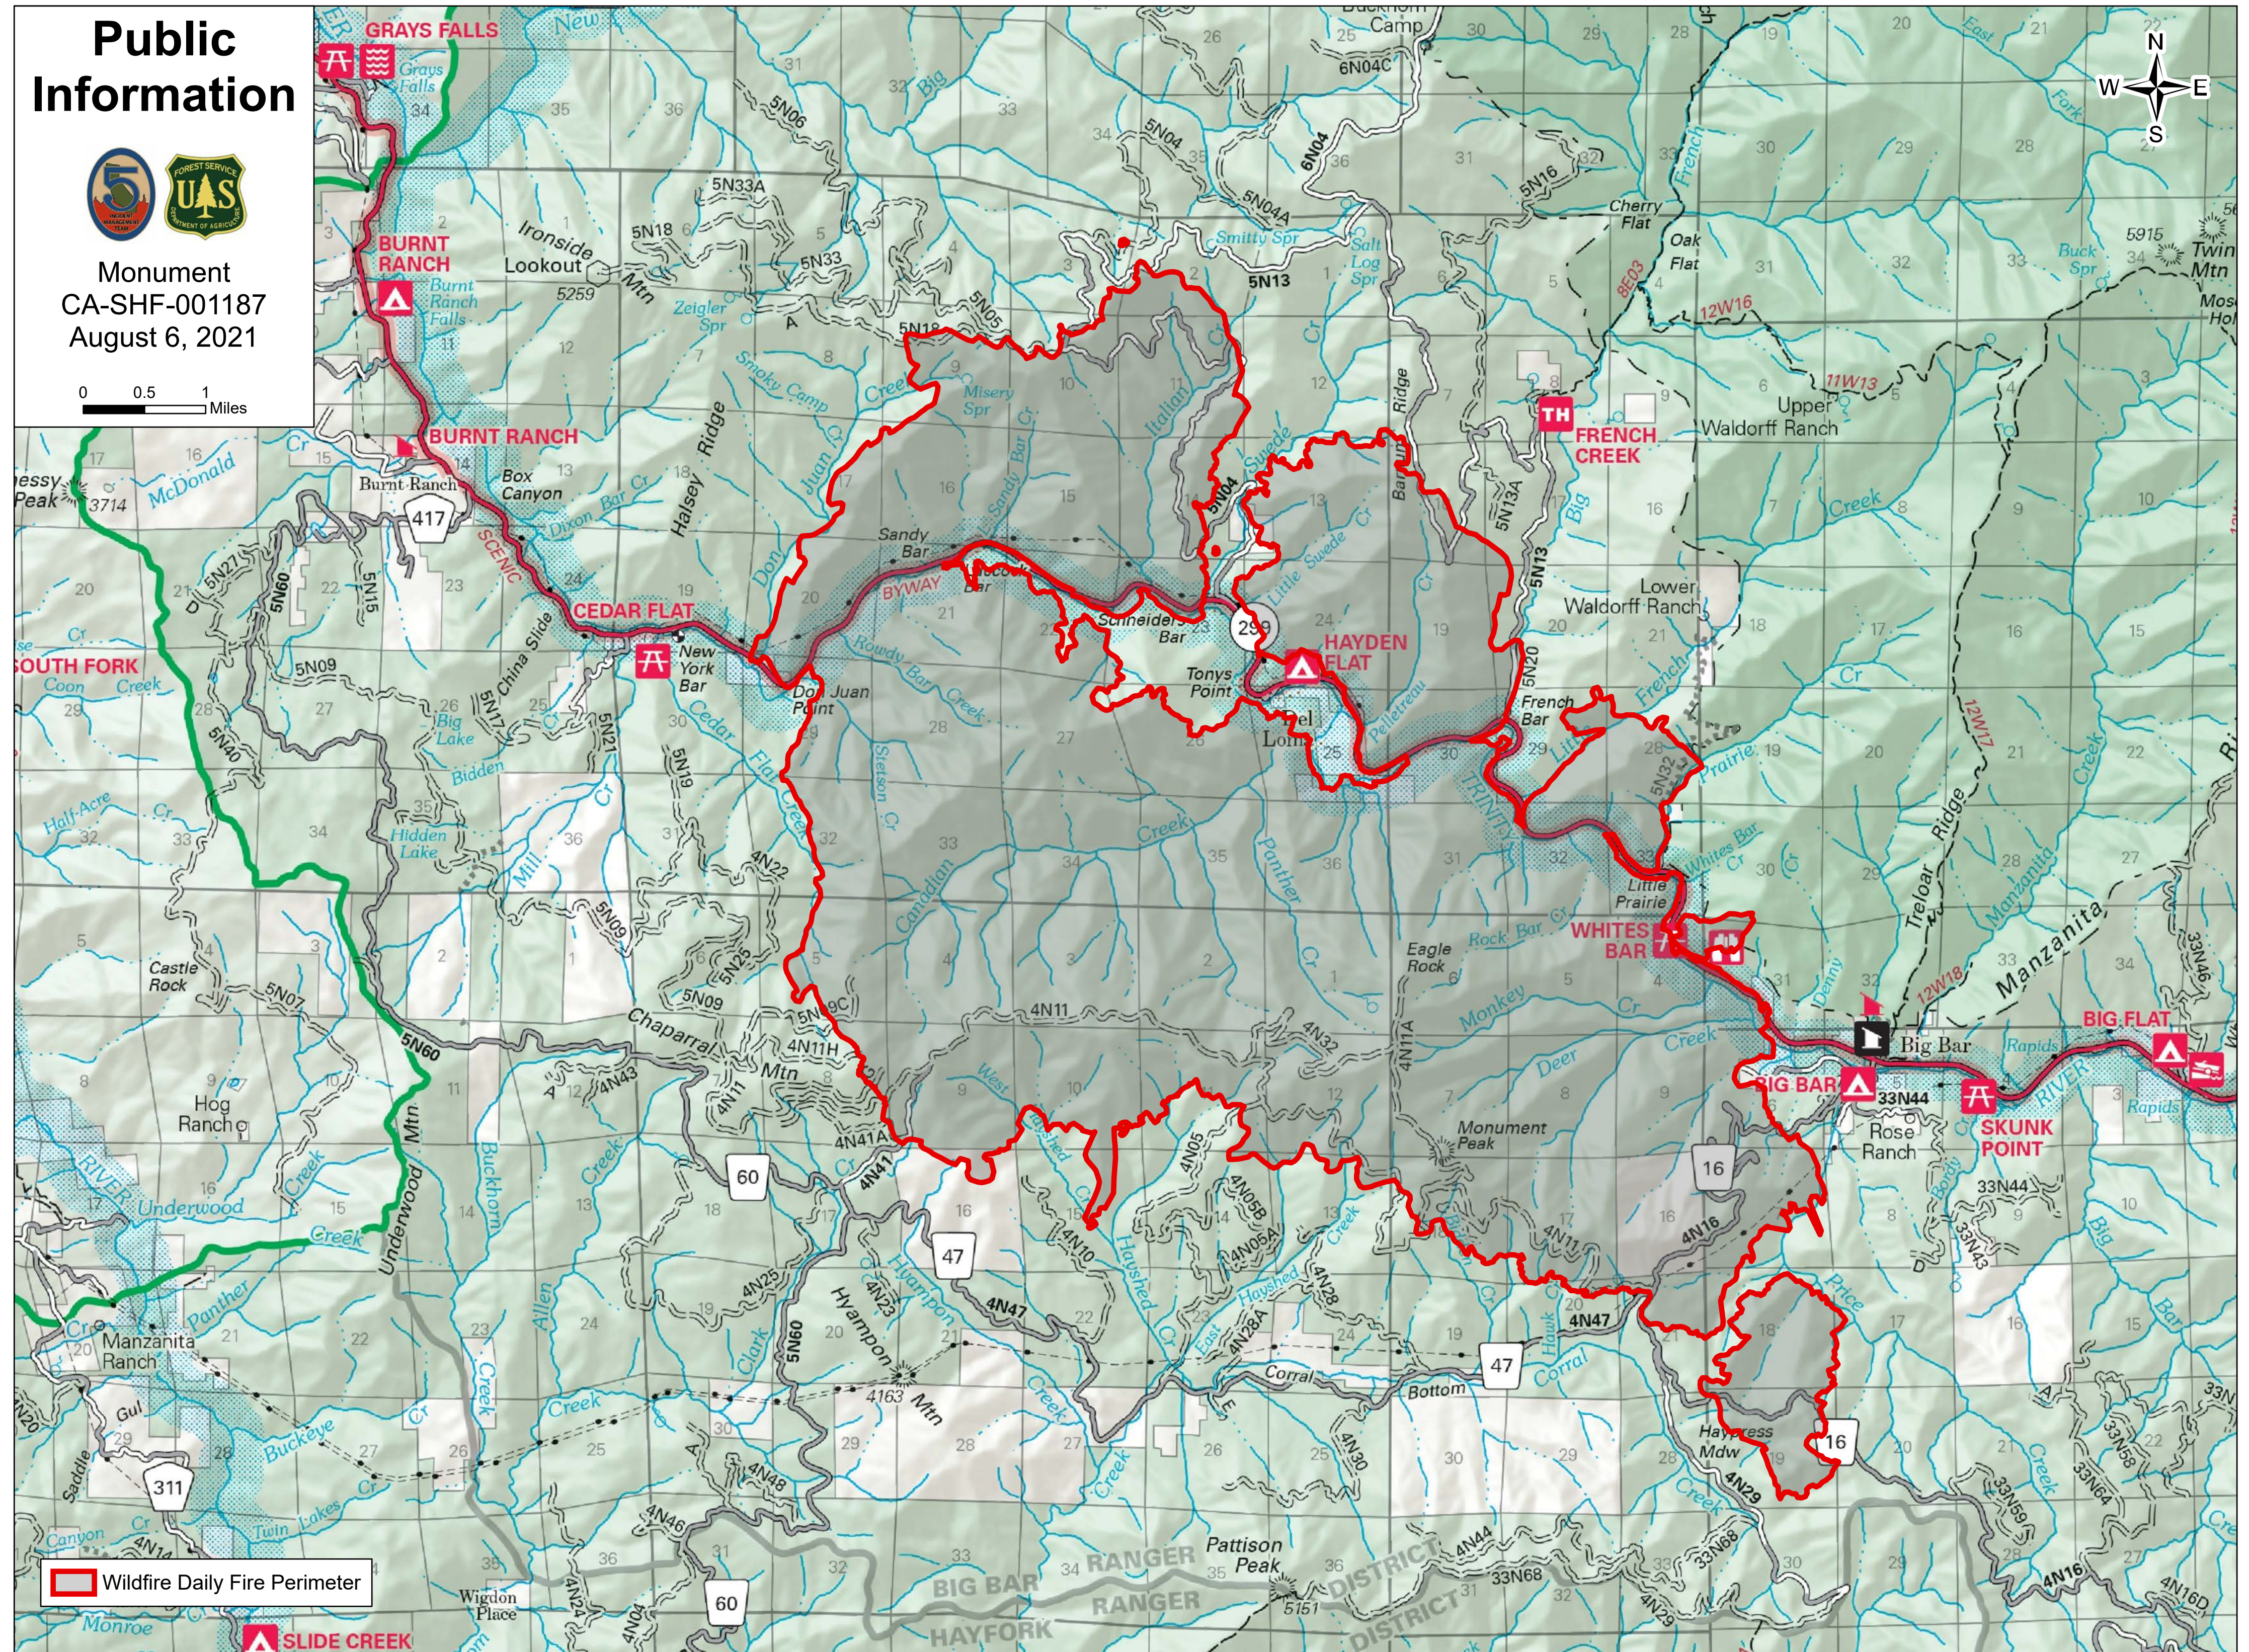

Public Information

Monument
CA-SHF-001187
August 6, 2021

Wildfire Daily Fire Perimeter

SLIDE CREEK