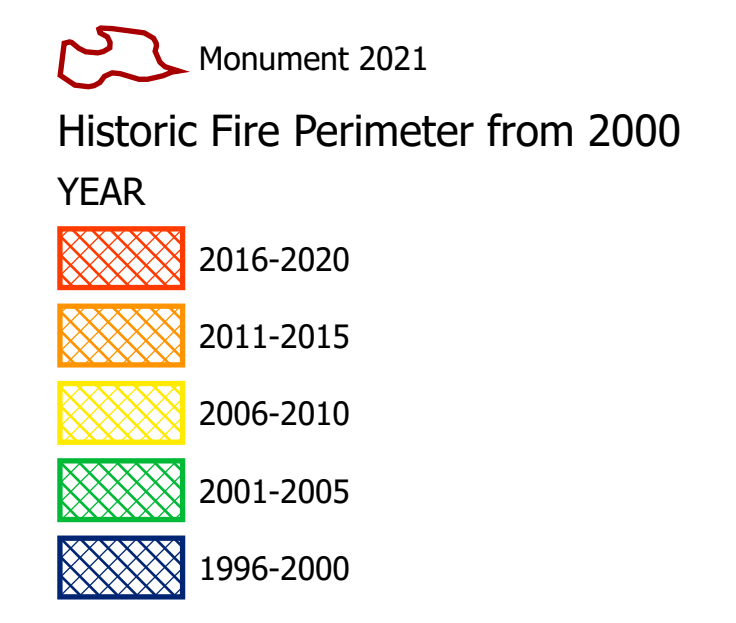

FIRE HISTORY
 Monument
 CA-SHF-001187
 08/16/2021

FIRE HISTORY
 Monument
 CA-SHF-001187
 08/16/2021

FIRE HISTORY
 Monument
 CA-SHF-001187
 08/16/2021