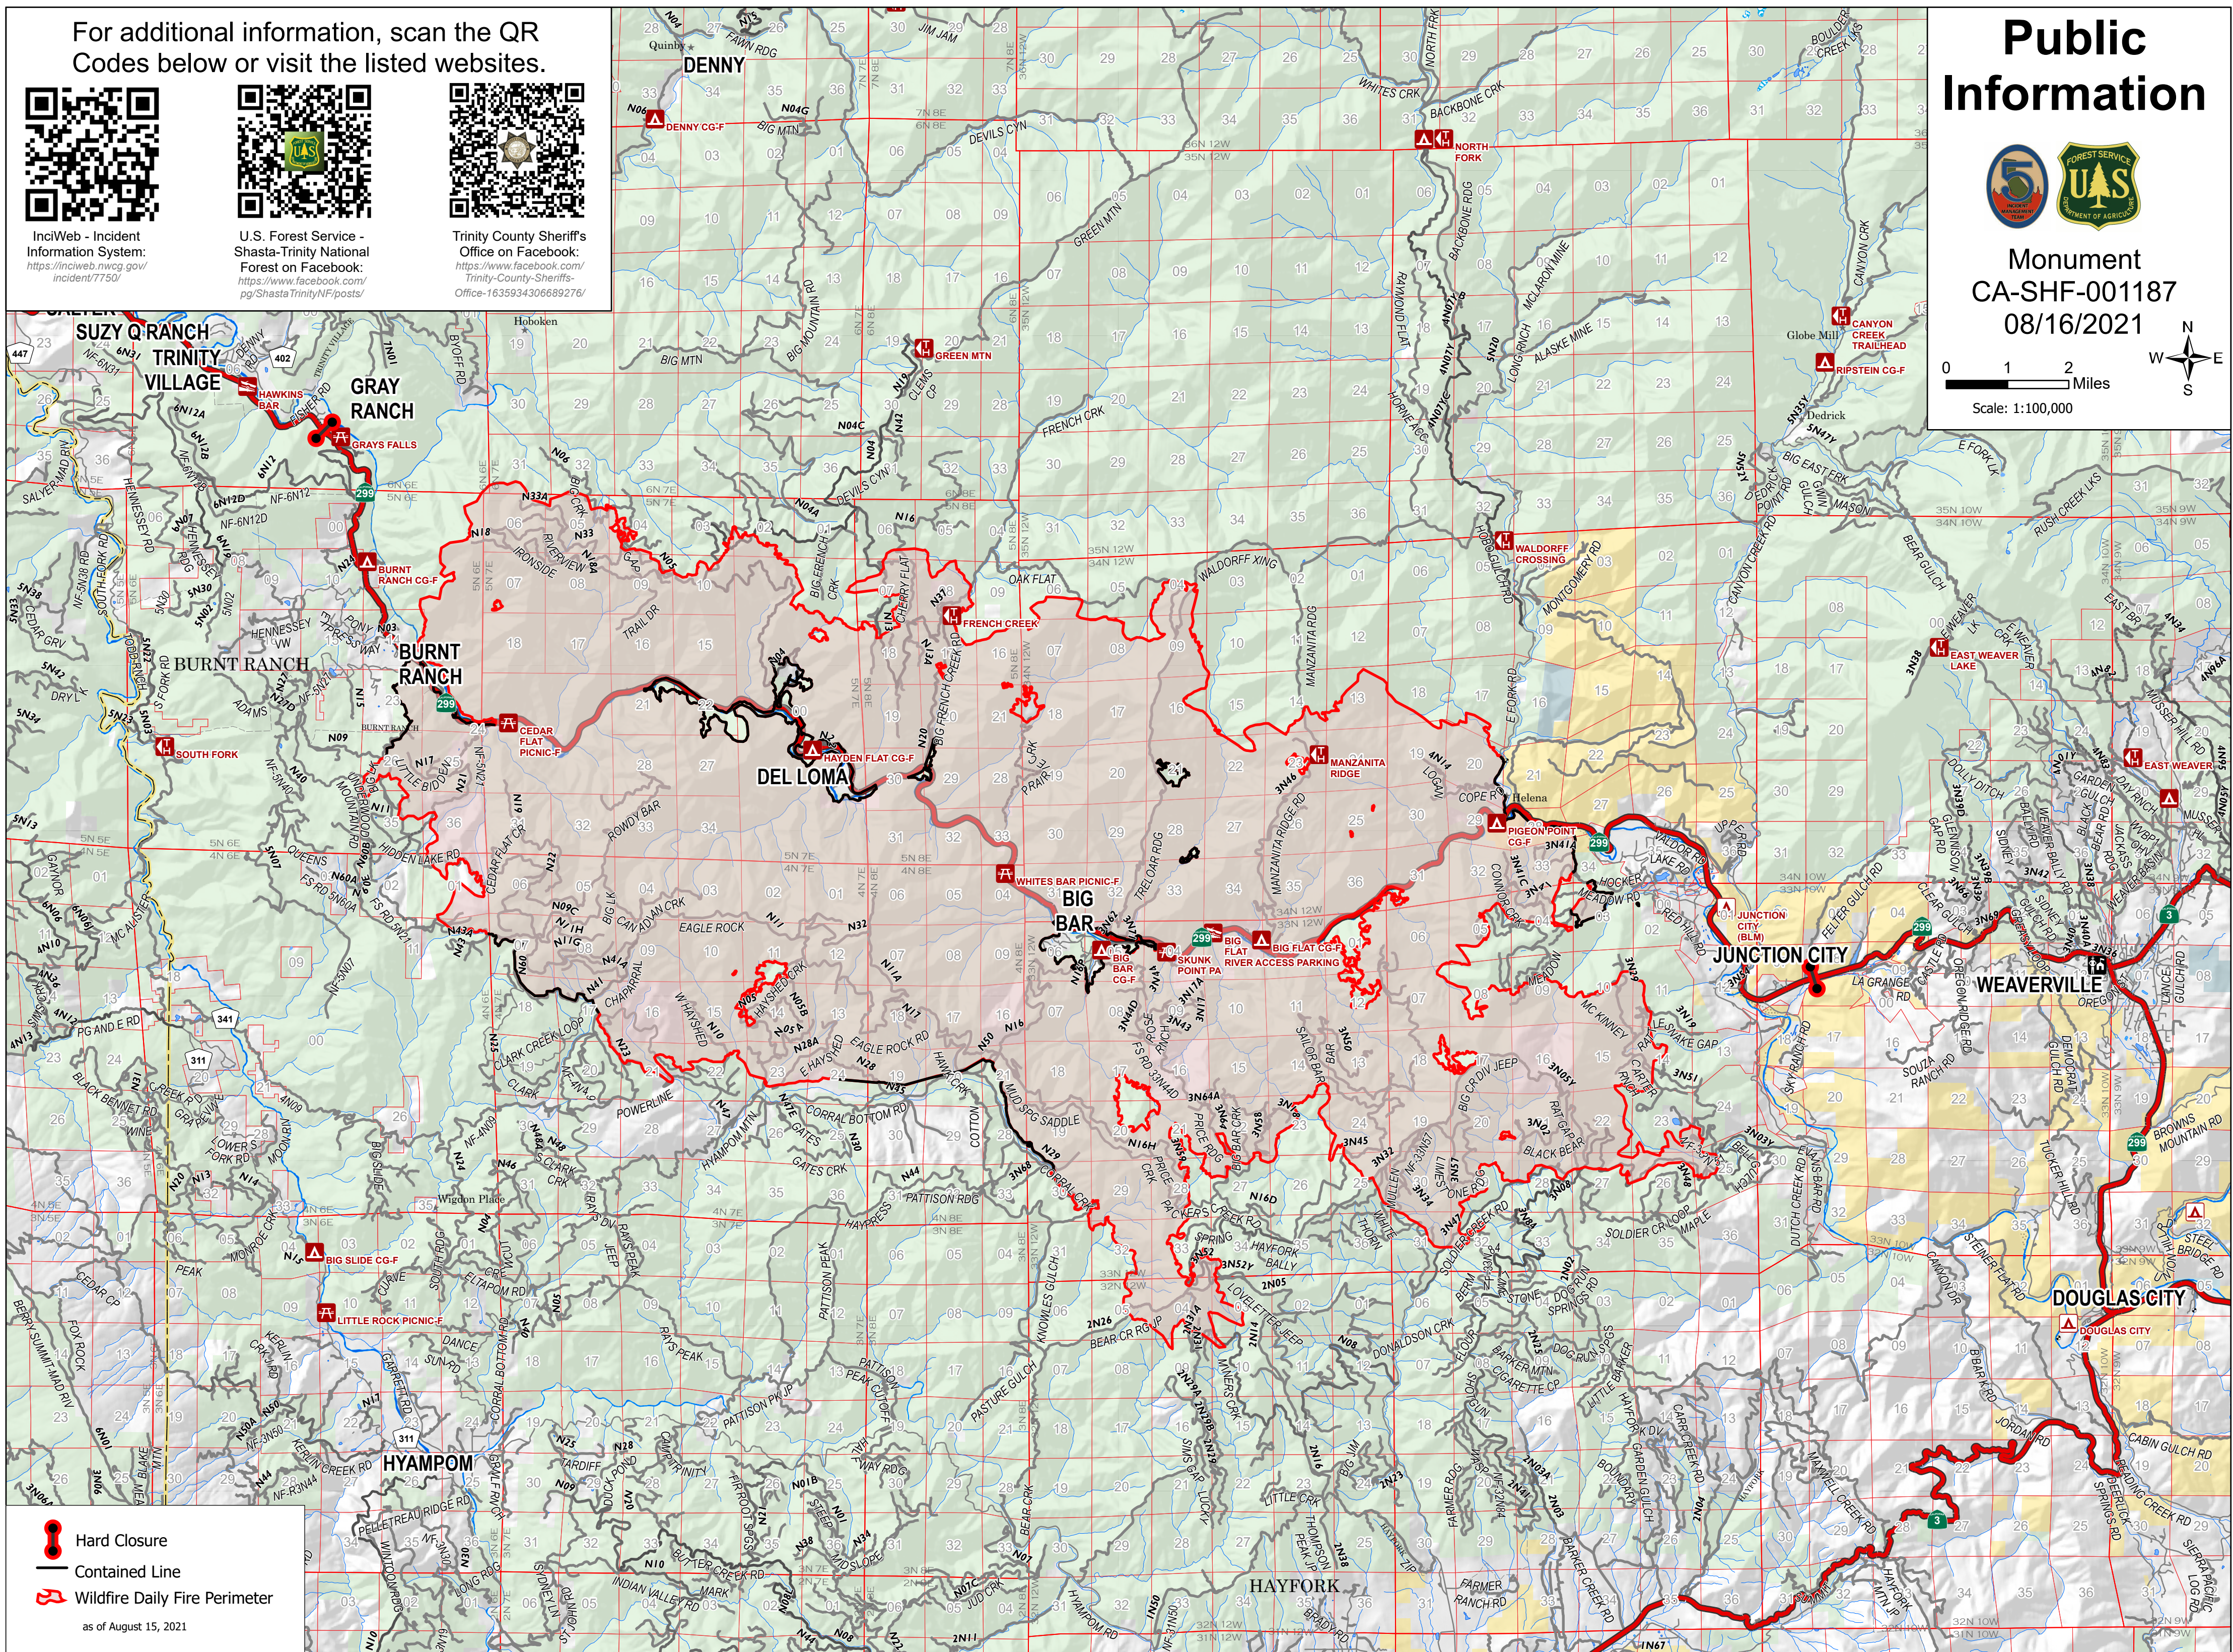

For additional information, scan the QR Codes below or visit the listed websites.

InciWeb - Incident Information System:
<https://inciweb.nwcg.gov/incident/7750/>

U.S. Forest Service - Shasta-Trinity National Forest on Facebook:
<https://www.facebook.com/pg/ShastaTrinityNF/posts/>

Trinity County Sheriff's Office on Facebook:
<https://www.facebook.com/Trinity-County-Sheriffs-Office-1635934306689276/>

Public Information

Monument
CA-SHF-001187
08/16/2021

- Hard Closure
- Contained Line
- Wildfire Daily Fire Perimeter

as of August 15, 2021