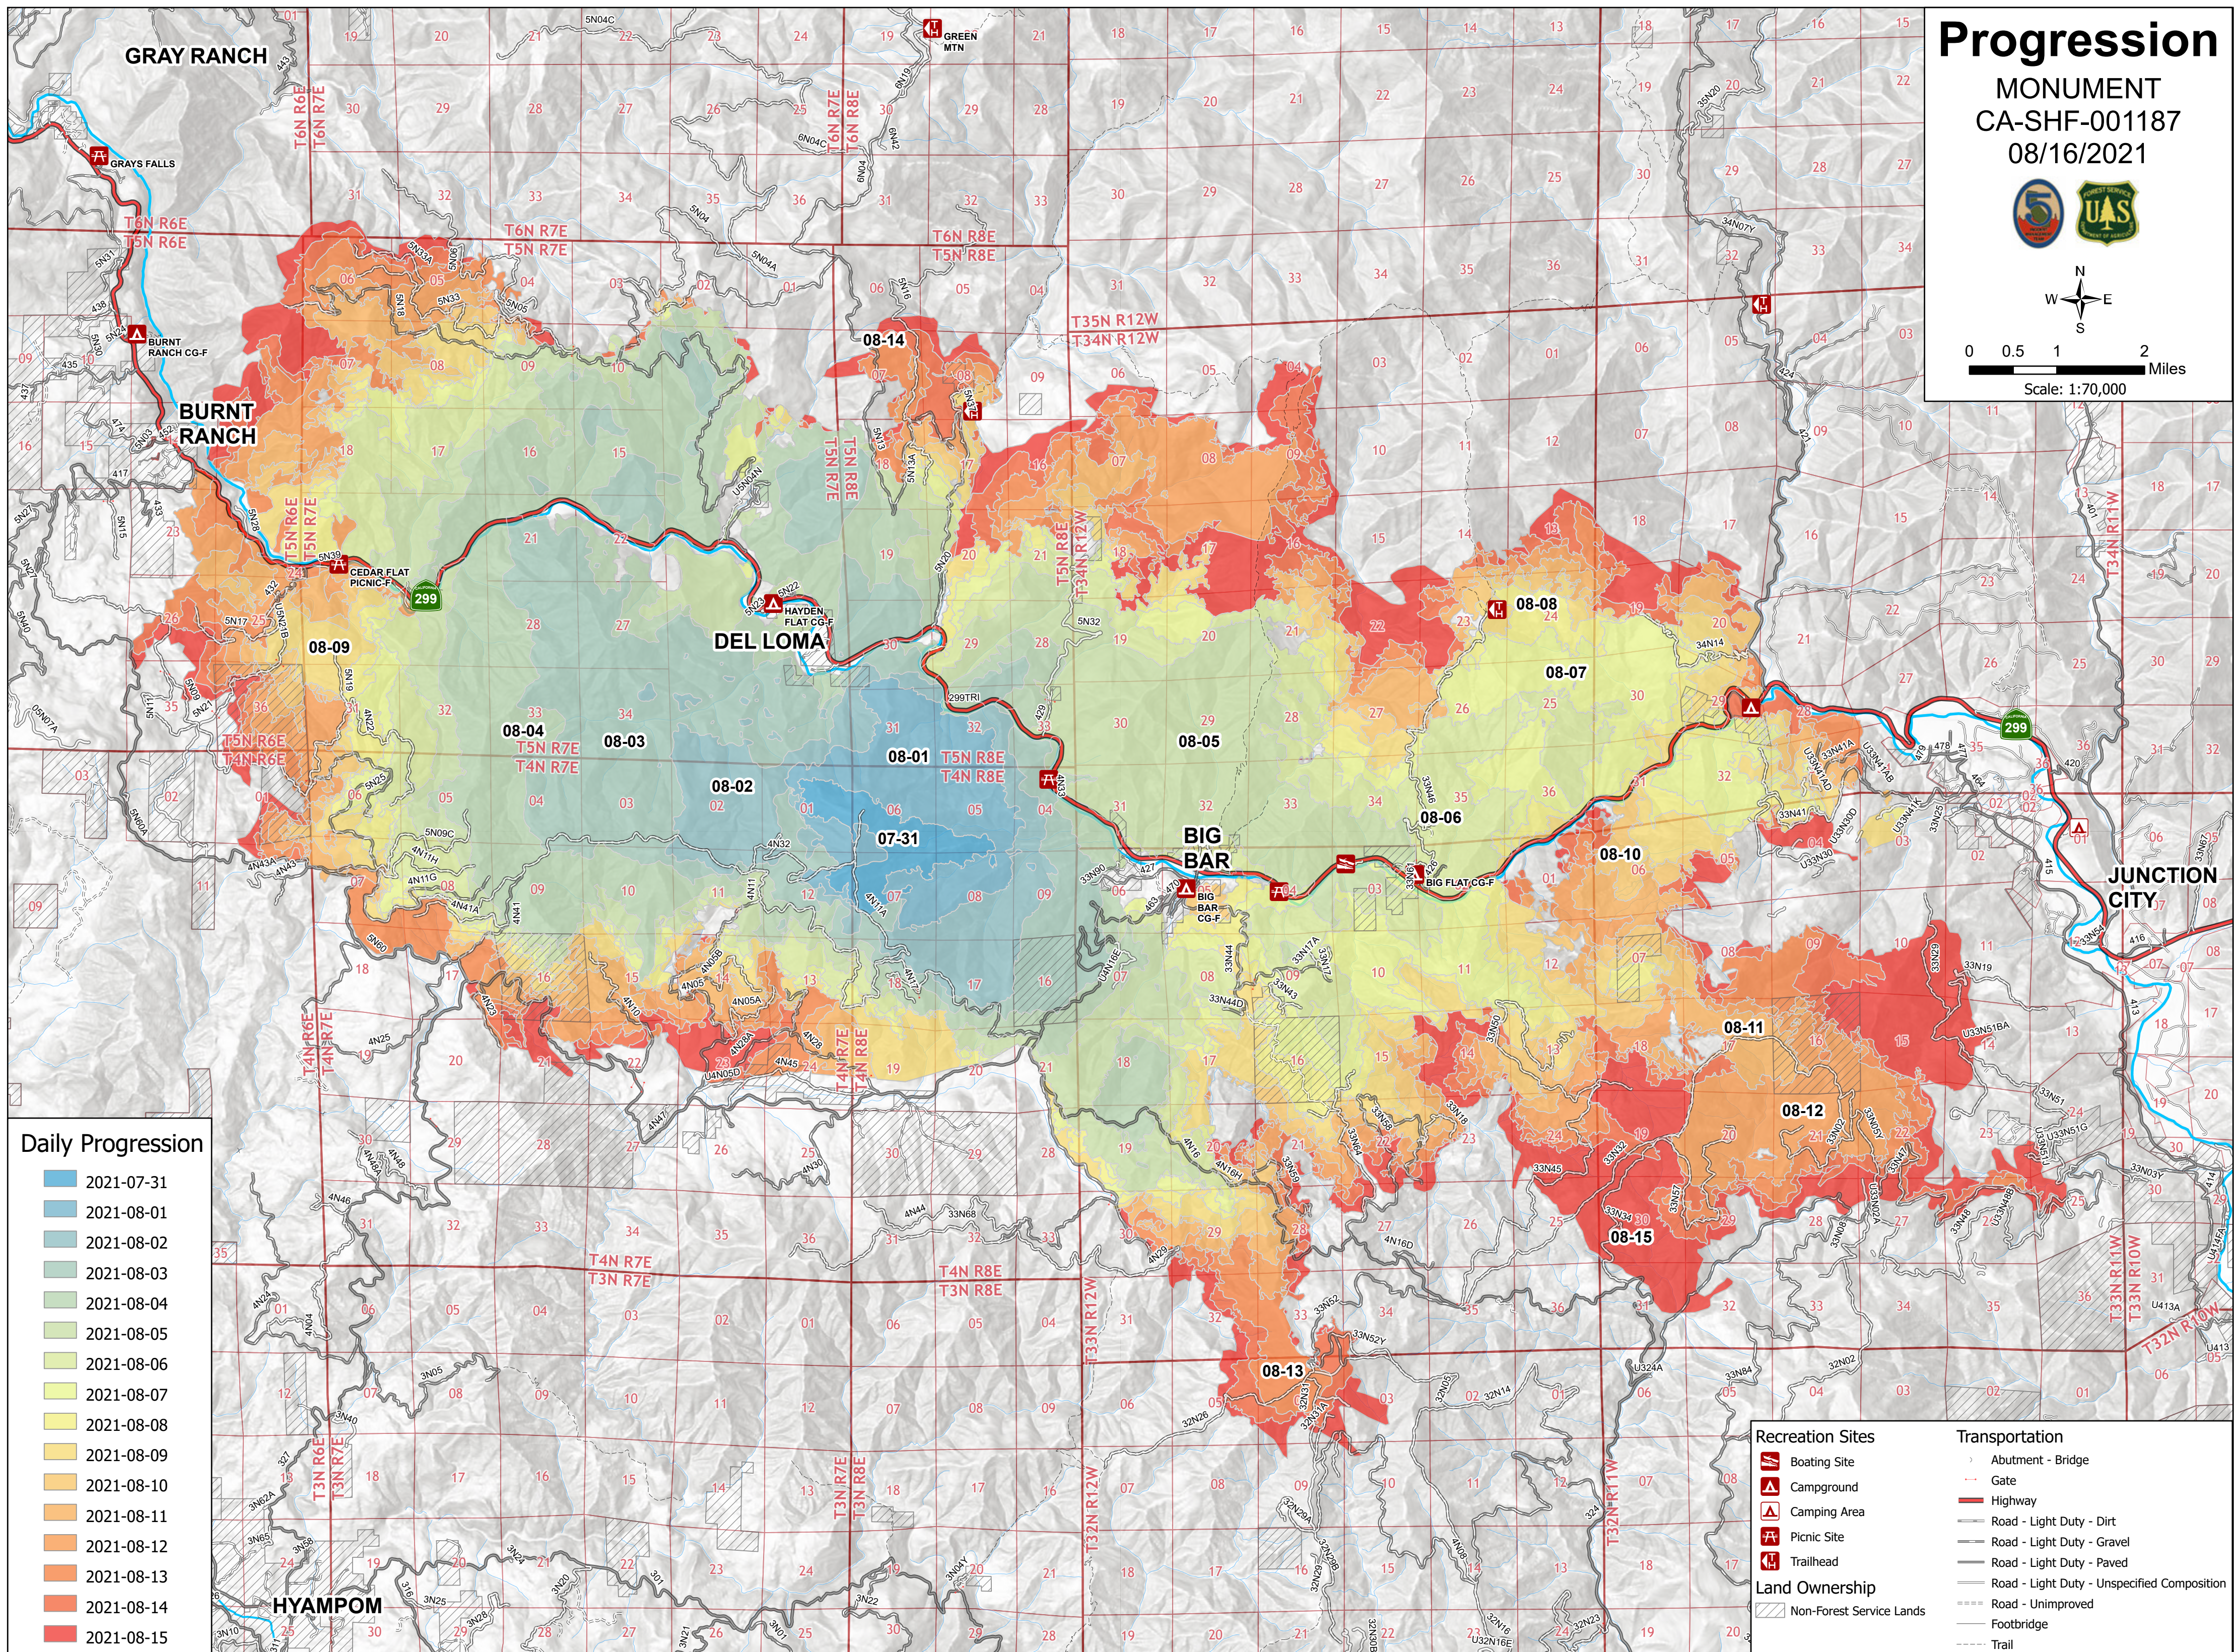

Progression

MONUMENT
CA-SHF-001187
08/16/2021

0 0.5 1 2 Miles

Scale: 1:70,000

Daily Progression

- 2021-07-31
- 2021-08-01
- 2021-08-02
- 2021-08-03
- 2021-08-04
- 2021-08-05
- 2021-08-06
- 2021-08-07
- 2021-08-08
- 2021-08-09
- 2021-08-10
- 2021-08-11
- 2021-08-12
- 2021-08-13
- 2021-08-14
- 2021-08-15

Recreation Sites

- Boating Site
- Campground
- Camping Area
- Picnic Site
- Trailhead

Land Ownership

- Non-Forest Service Lands

Transportation

- Abutment - Bridge
- Gate
- Highway
- Road - Light Duty - Dirt
- Road - Light Duty - Gravel
- Road - Light Duty - Paved
- Road - Light Duty - Unspecified Composition
- Road - Unimproved
- Footbridge
- Trail