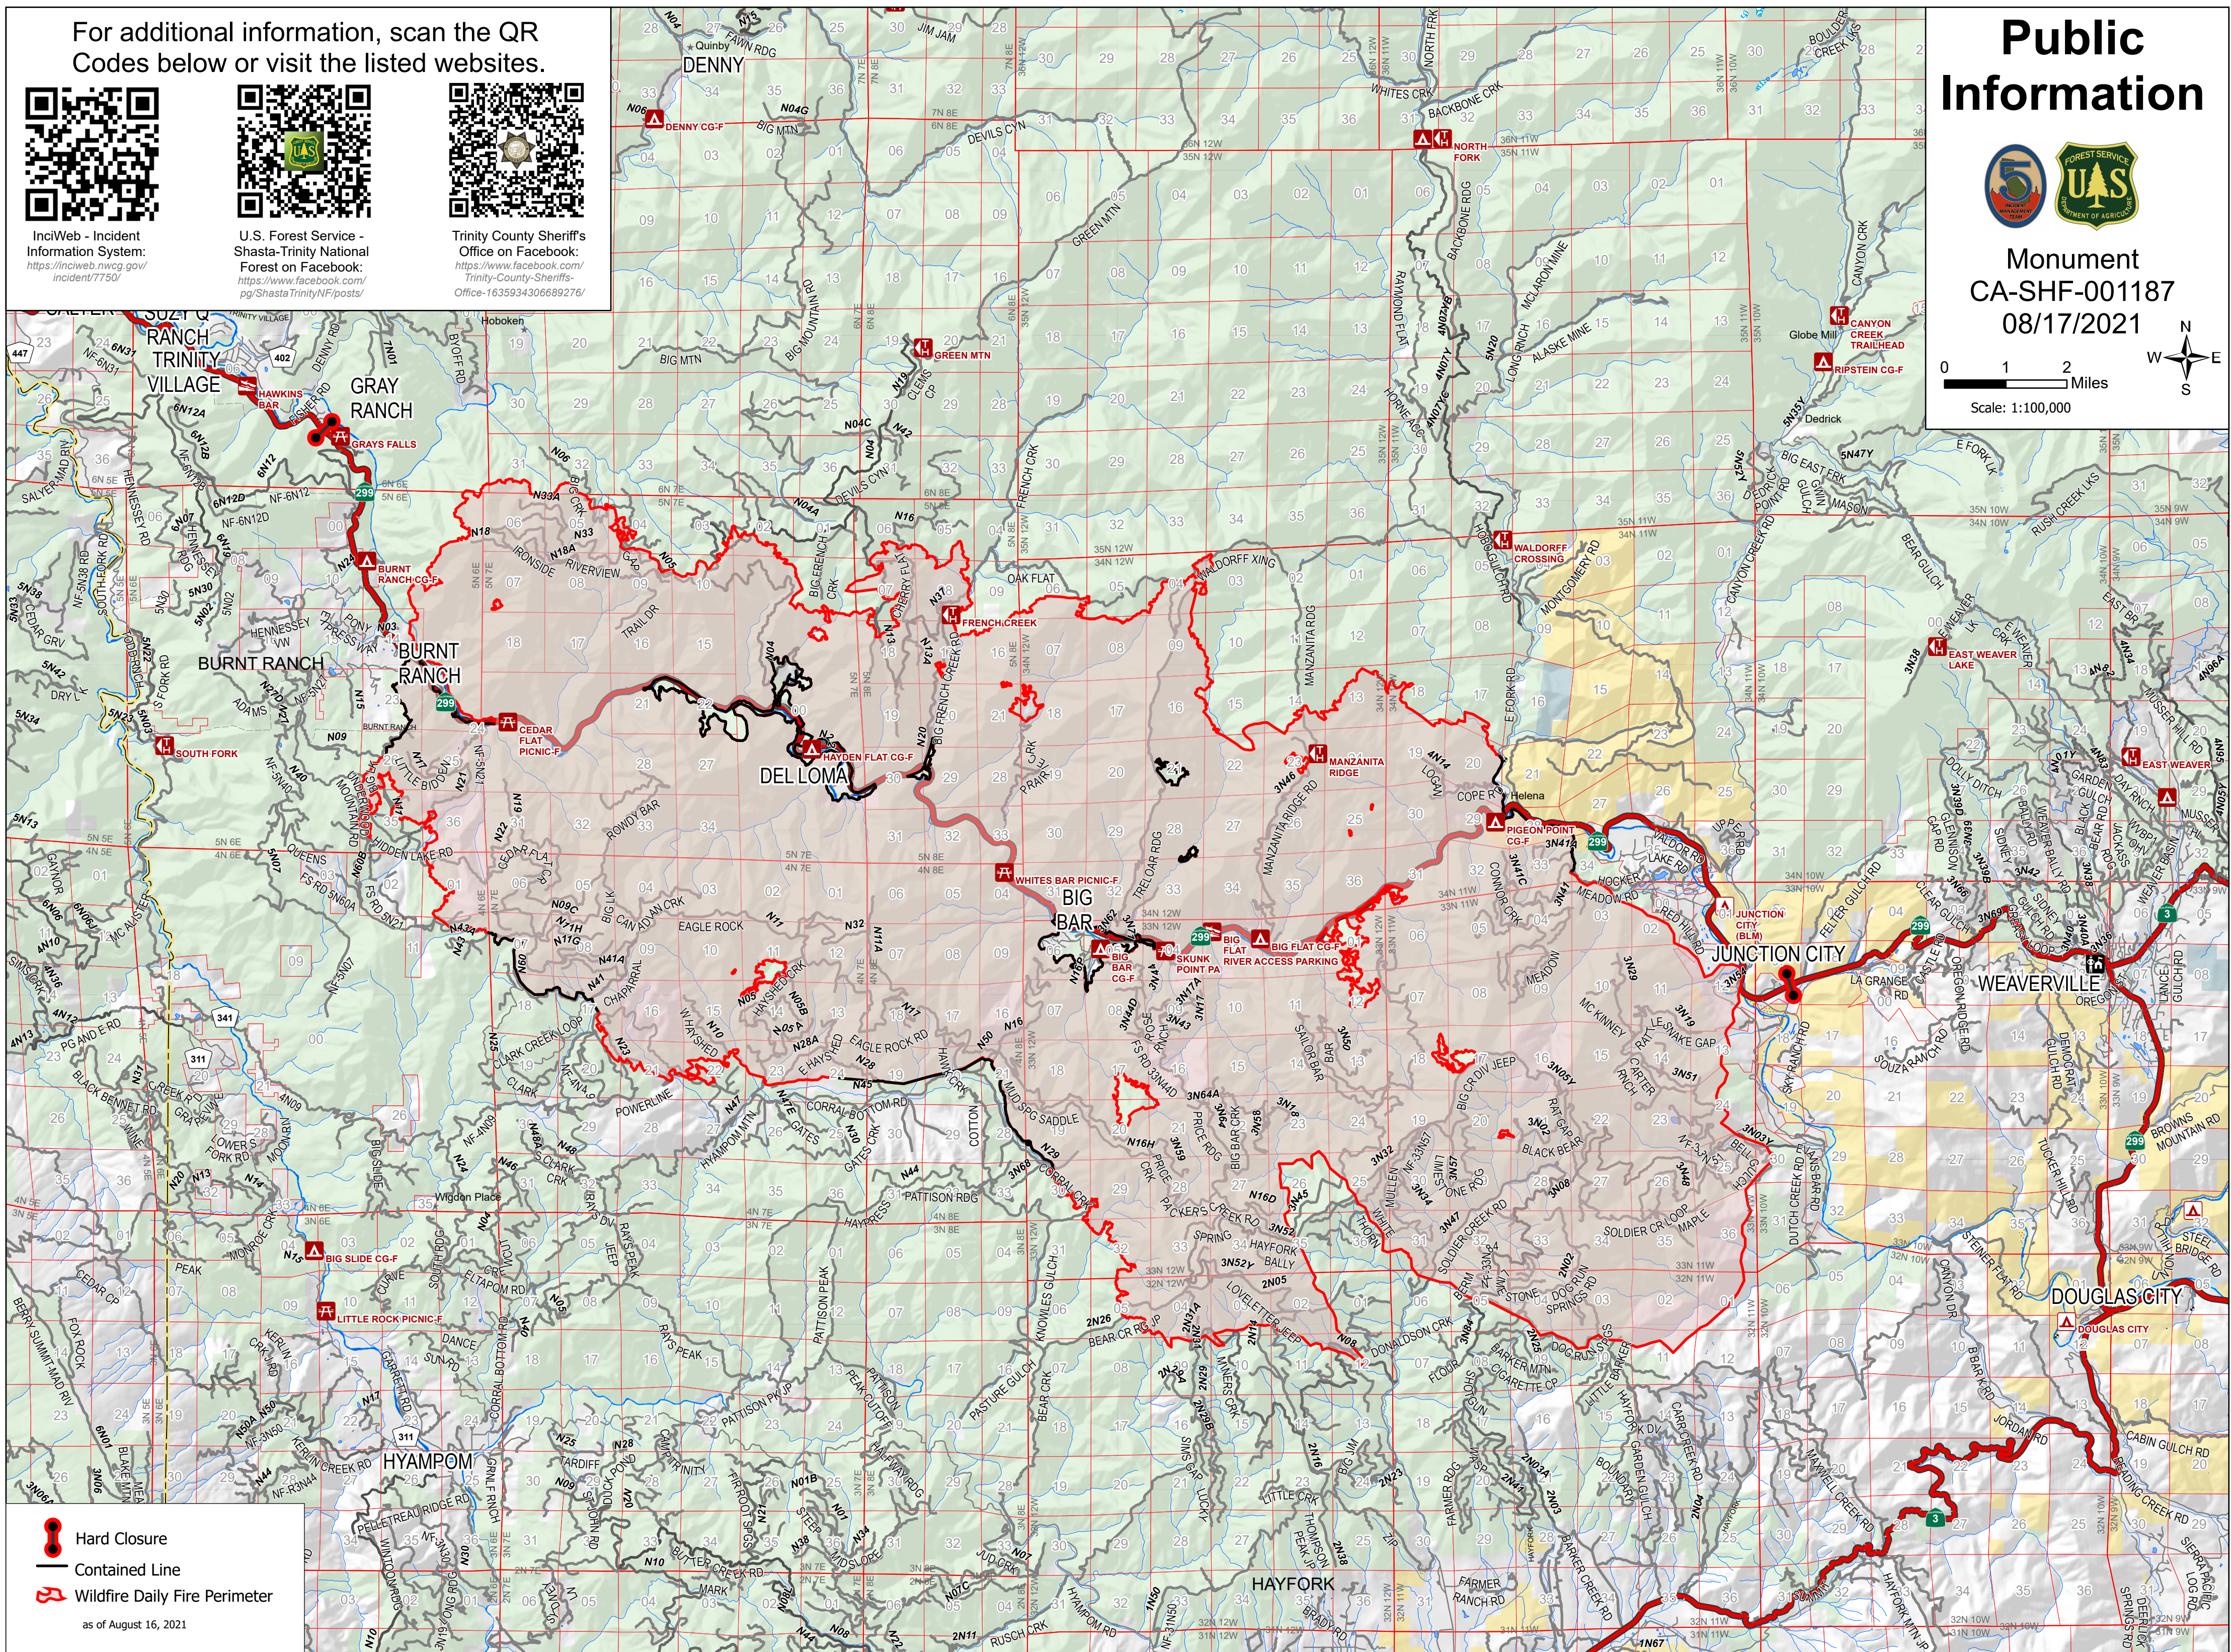

For additional information, scan the QR Codes below or visit the listed websites.

InciWeb - Incident Information System:
<https://inciweb.nwcg.gov/incident/7750/>

U.S. Forest Service - Shasta-Trinity National Forest on Facebook:
<https://www.facebook.com/pg/ShastaTrinityNF/posts/>

Trinity County Sheriff's Office on Facebook:
<https://www.facebook.com/Trinity-County-Sheriffs-Office-1635934306689276/>

Public Information

Monument
CA-SHF-001187
08/17/2021

- Hard Closure
 - Contained Line
 - Wildfire Daily Fire Perimeter
- as of August 16, 2021