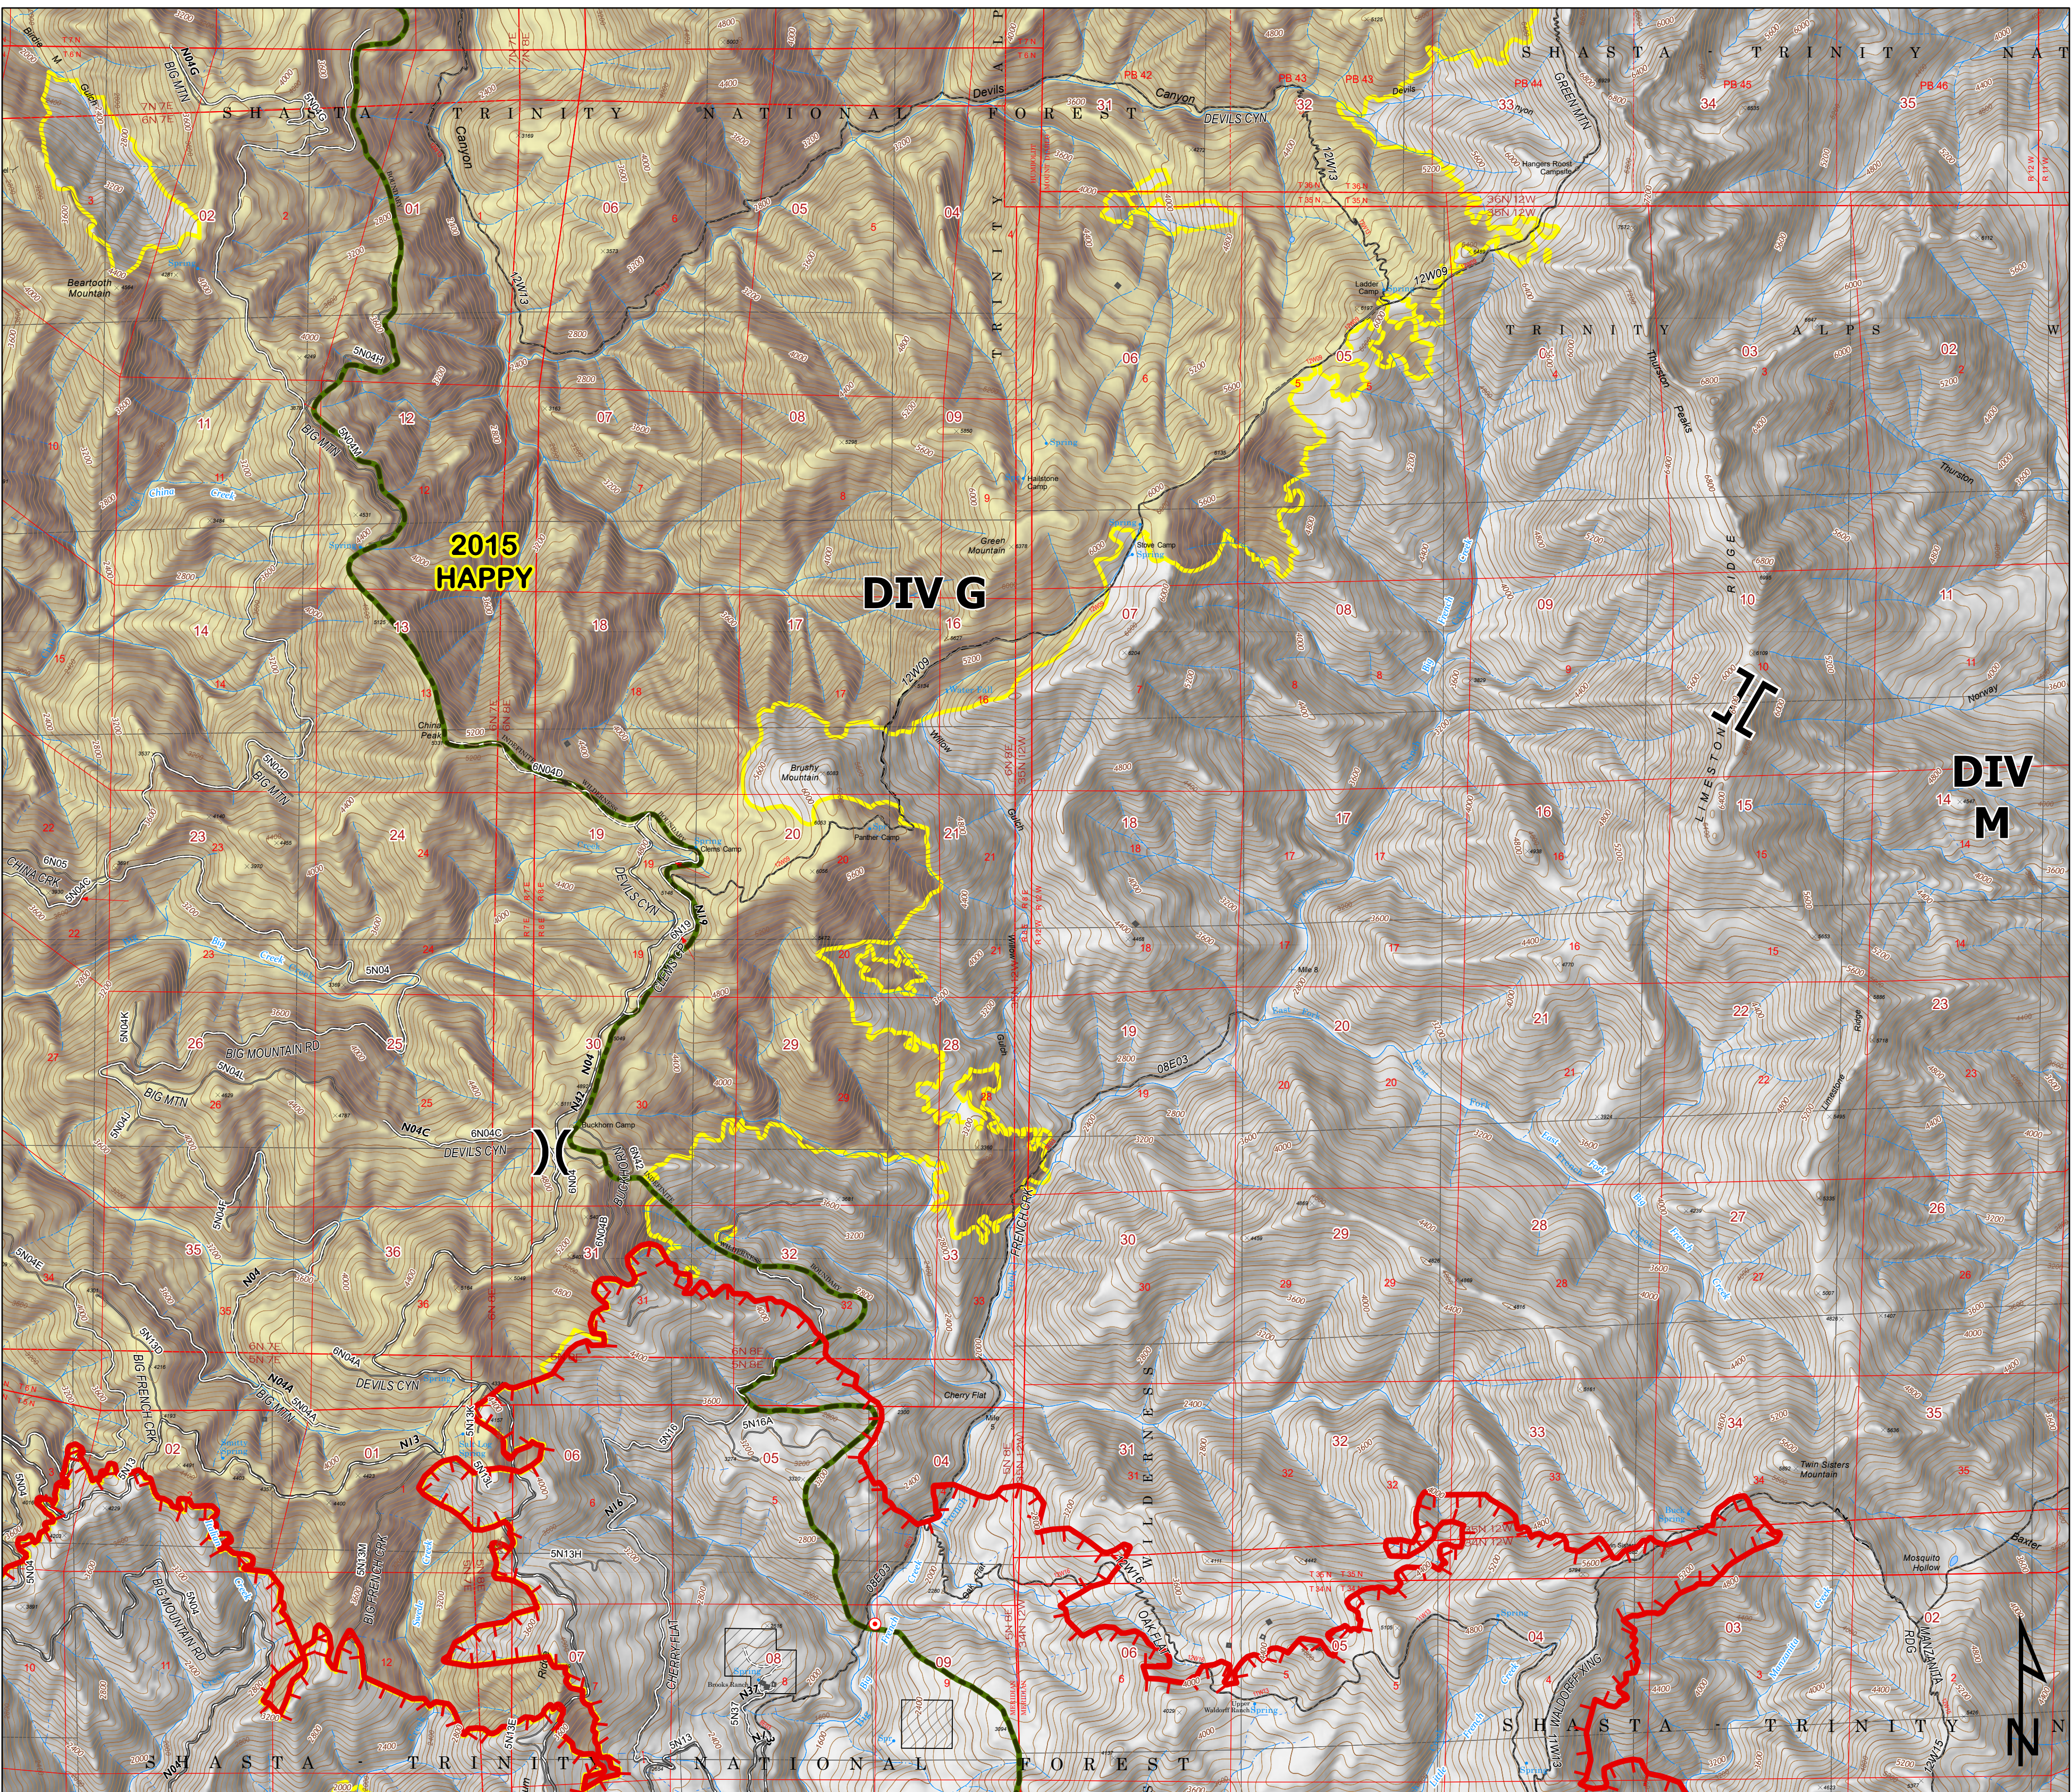

DIV G

Monument

CA-SHF-001187

08/21/2021 DAY

- ✕ Division Break
- ✧ Branch Break
- Drop Point
- Hot Spot - Spot Fire
- Buildings
- Fire Edge
- National Wilderness Area
- └ Cave/Mine Tunnel Entrance/Adit
- + River Mileage Marker
- Spring or Seep
- └ Waterfall
- PBS LargeTank Points
- ✕ Spot Elevation
- △ Horiz Control Station
- Campsite
- └ Gate
- Road - Light Duty - Dirt
- Road - Light Duty - Gravel
- == Road - Unimproved
- Trail
- Historical_wildfires_2001to2020_Erase selection
- Historical_wildfires_2001to2020_Erase selection