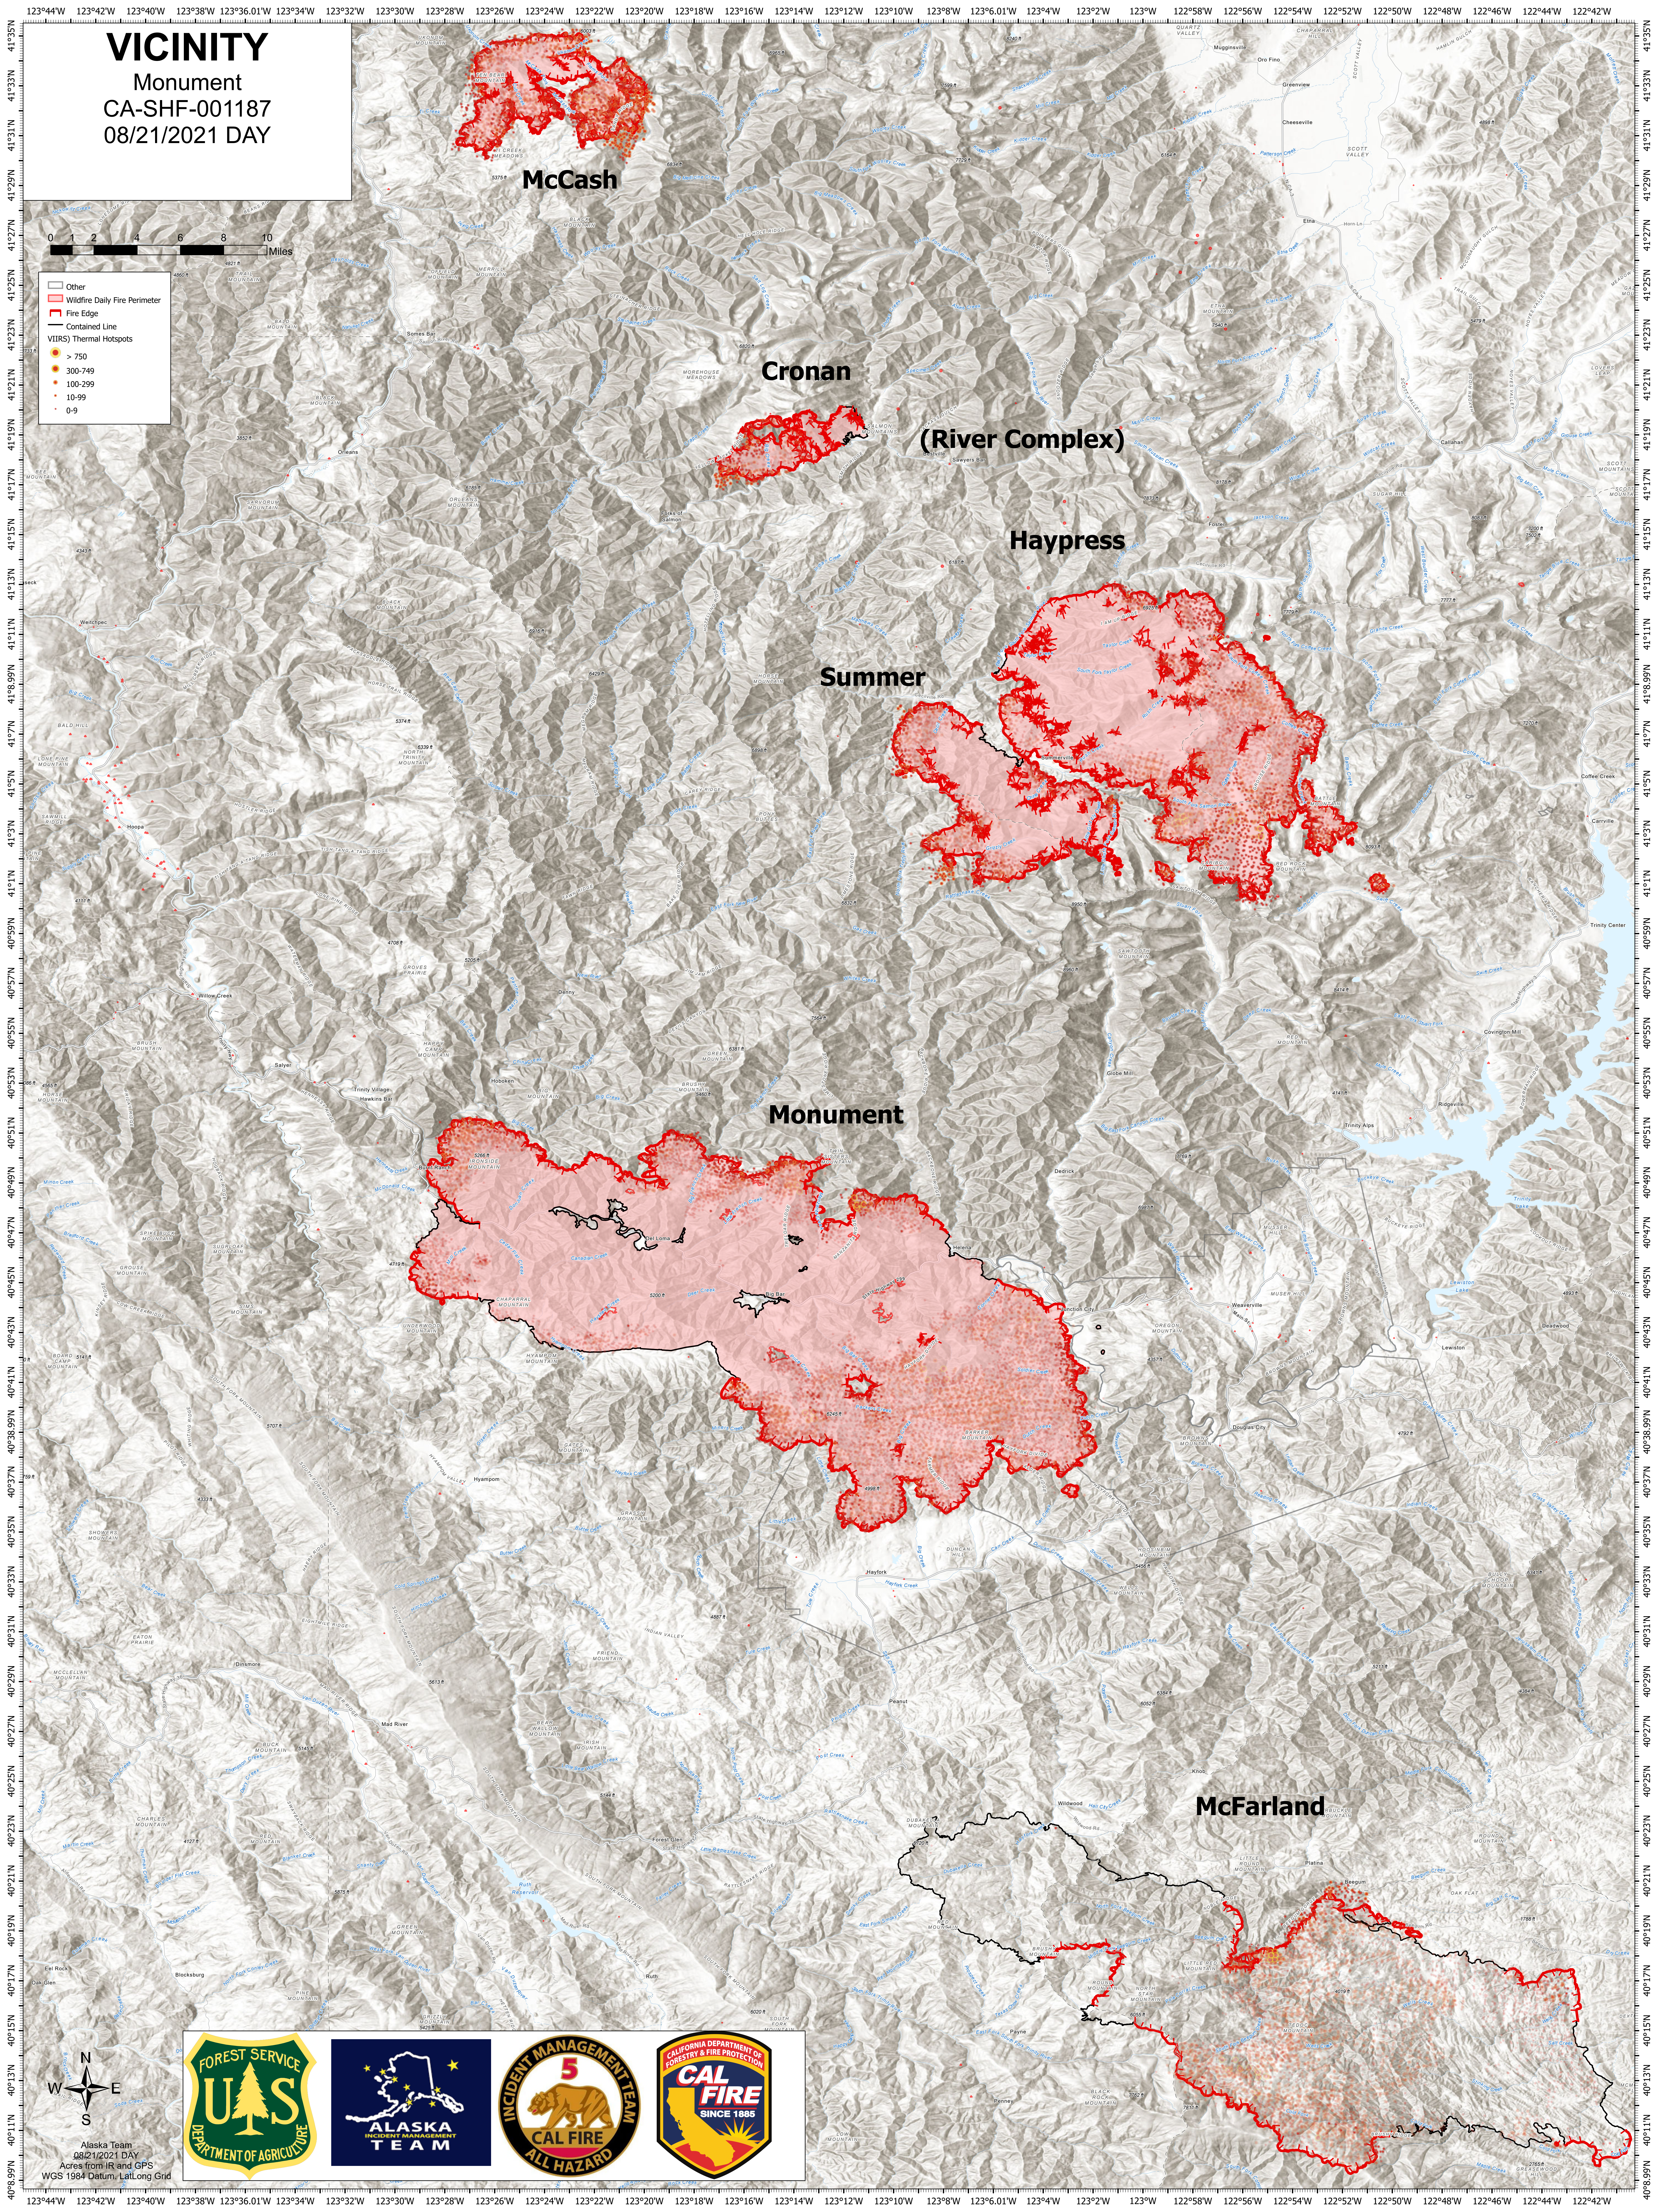

VICINITY
 Monument
 CA-SHF-001187
 08/21/2021 DAY

- Other
- Wildfire Daily Fire Perimeter
- Fire Edge
- Contained Line
- VIIRS Thermal Hotspots
- > 750
- 300-749
- 100-299
- 10-99
- 0-9

Alaska Team
 08/21/2021 DAY
 Acres from IR and GPS
 WGS 1984 Datum, Lat/Long Grid