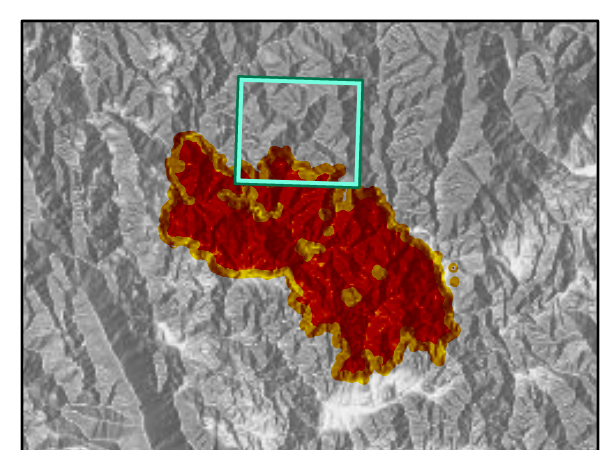

**DIV G**  
 Monument  
 CA-SHF-001187  
 08/23/2021 DAY

- ⌘ Division Break
- ⌘ Branch Break
- Drop Point
- Hot Spot - Spot Fire
- Buildings
- ▬ Fire Edge
- ▬ Wildfire Daily Fire Perimeter
- National Wilderness Area
- Cave/Mine Tunnel Entrance/Adit
- ⊕ River Mileage Marker
- Spring or Seep
- ⌘ Waterfall
- PBS LargeTank Points
- ⌘ Spot Elevation
- △ Horiz Control Station
- Campsite
- ⌘ Gate
- Road - Light Duty - Dirt
- Road - Light Duty - Gravel
- Road - Unimproved
- Trail