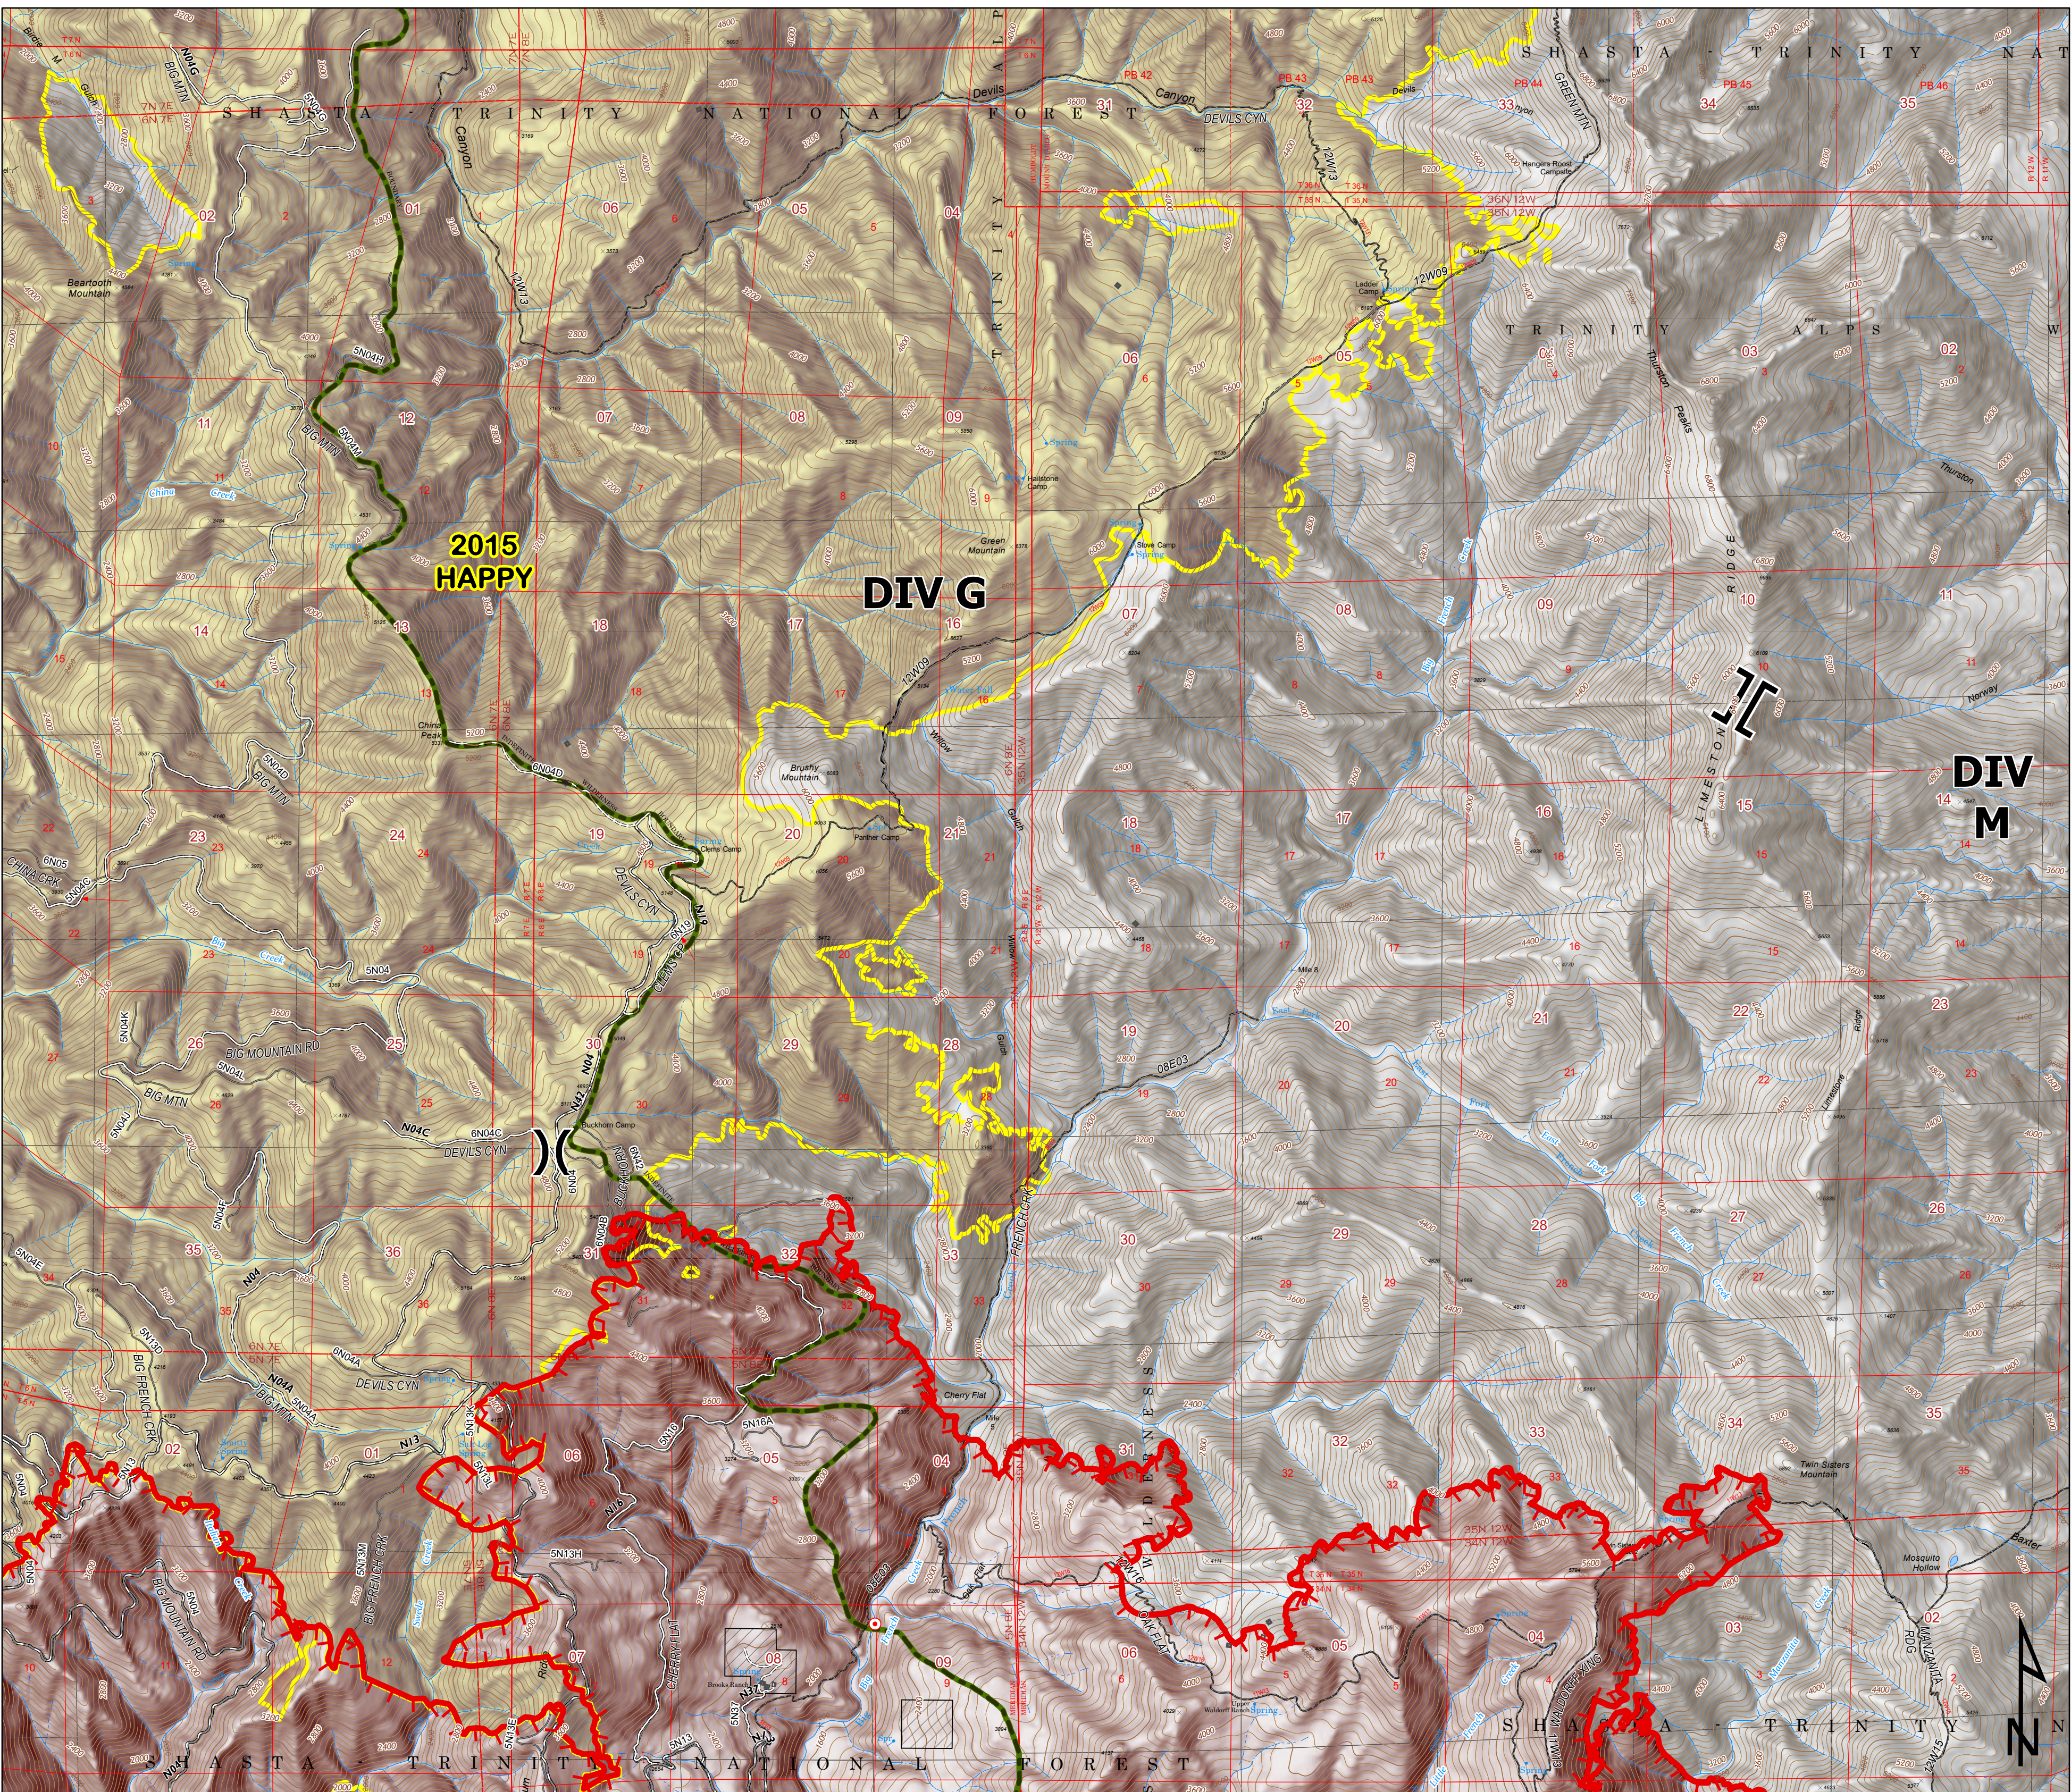

**DIV G**  
 Monument  
 CA-SHF-001187  
 08/23/2021 DAY

- ⌘ Division Break
- ⌘ Branch Break
- Drop Point
- Hot Spot - Spot Fire
- Buildings
- ▬ Fire Edge
- ▬ Wildfire Daily Fire Perimeter
- National Wilderness Area
- Cave/Mine Tunnel Entrance/Adit
- ⊕ River Mileage Marker
- Spring or Seep
- ⌘ Waterfall
- PBS LargeTank Points
- ⌘ Spot Elevation
- △ Horiz Control Station
- Campsite
- ⌘ Gate
- Road - Light Duty - Dirt
- Road - Light Duty - Gravel
- Road - Unimproved
- Trail

**2015 HAPPY**

**DIV G**

**DIV M**