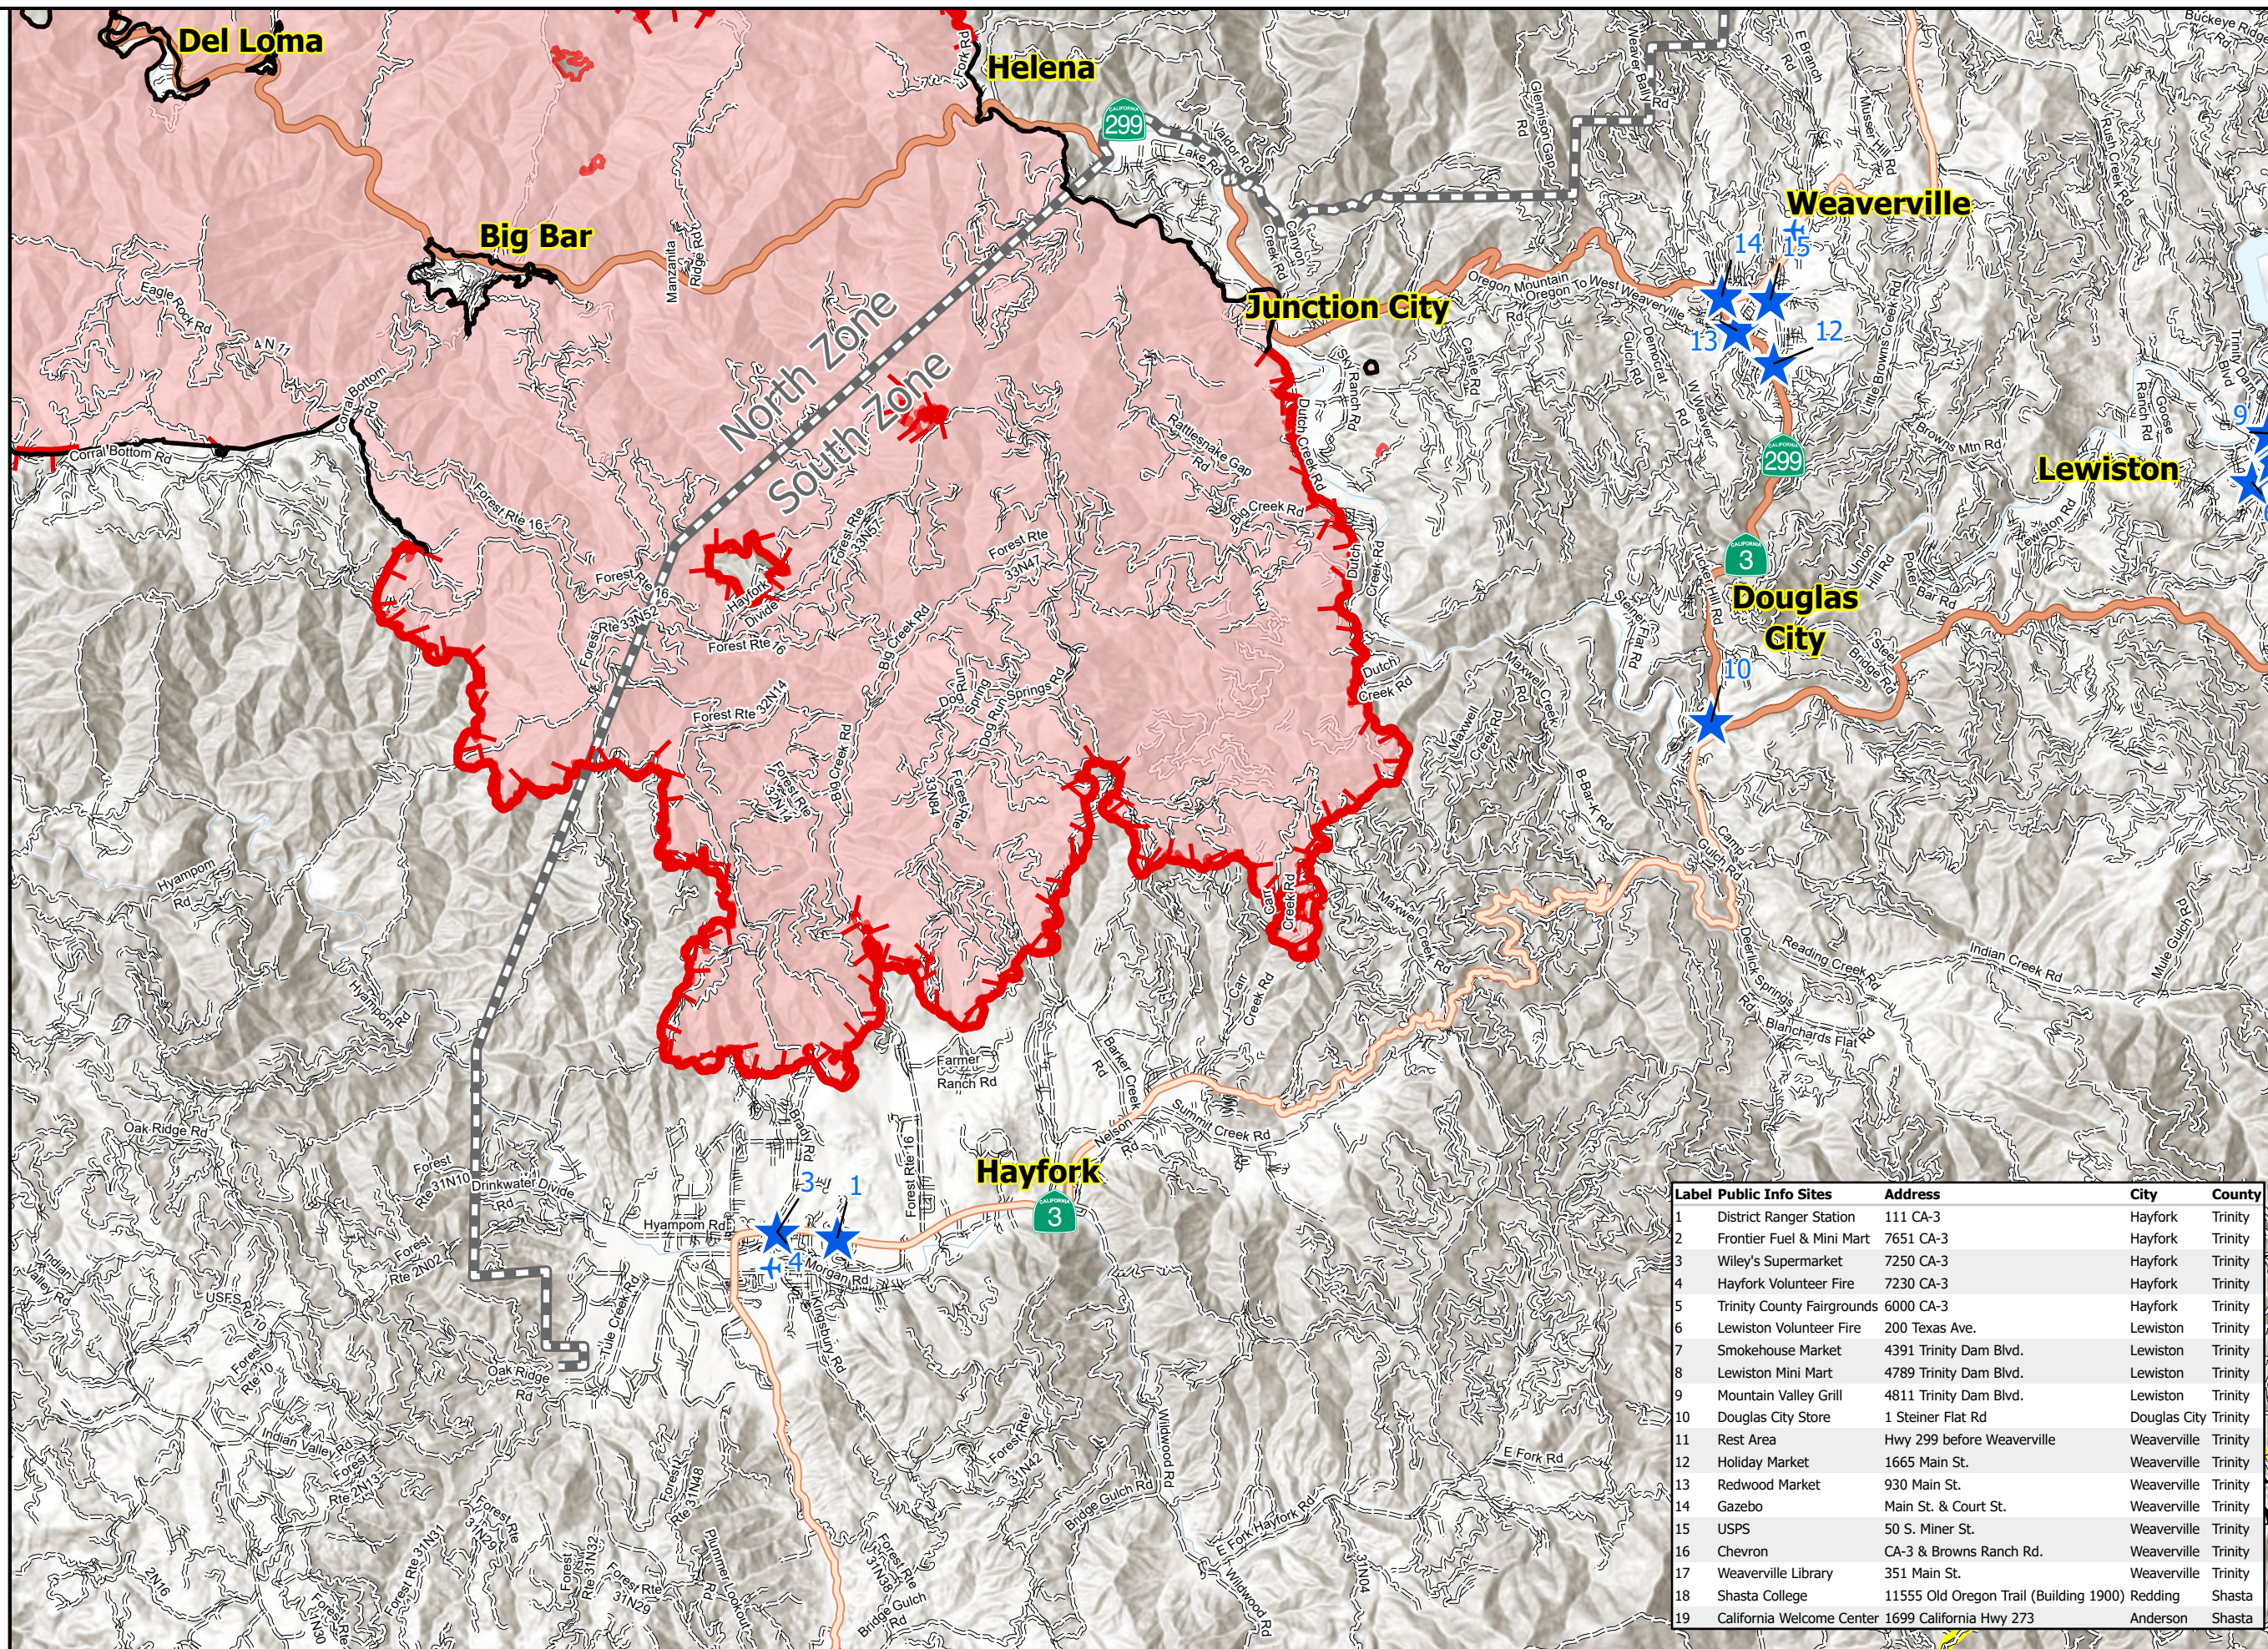

# PIO Map

## Monument Fire

CA-SHF-001187  
 August 23rd, 2021  
 0700 - 0700 NAD 83

- Public Information Site
- Other
- Fire Edge
- Contained Line
- Prescribed Fire
- Wildfire Daily Fire Perimeter

Label	Public Info Sites	Address	City	County
1	District Ranger Station	111 CA-3	Hayfork	Trinity
2	Frontier Fuel & Mini Mart	7651 CA-3	Hayfork	Trinity
3	Wiley's Supermarket	7250 CA-3	Hayfork	Trinity
4	Hayfork Volunteer Fire	7230 CA-3	Hayfork	Trinity
5	Trinity County Fairgrounds	6000 CA-3	Hayfork	Trinity
6	Lewiston Volunteer Fire	200 Texas Ave.	Lewiston	Trinity
7	Smokehouse Market	4391 Trinity Dam Blvd.	Lewiston	Trinity
8	Lewiston Mini Mart	4789 Trinity Dam Blvd.	Lewiston	Trinity
9	Mountain Valley Grill	4811 Trinity Dam Blvd.	Lewiston	Trinity
10	Douglas City Store	1 Steiner Flat Rd	Douglas City	Trinity
11	Rest Area	Hwy 299 before Weaverville	Weaverville	Trinity
12	Holiday Market	1665 Main St.	Weaverville	Trinity
13	Redwood Market	930 Main St.	Weaverville	Trinity
14	Gazebo	Main St. & Court St.	Weaverville	Trinity
15	USPS	50 S. Miner St.	Weaverville	Trinity
16	Chevron	CA-3 & Browns Ranch Rd.	Weaverville	Trinity
17	Weaverville Library	351 Main St.	Weaverville	Trinity
18	Shasta College	11555 Old Oregon Trail (Building 1900)	Weaverville	Shasta
19	California Welcome Center	1699 California Hwy 273	Anderson	Shasta

IMT 5  
 8/22/2021  
 22:47 hrs