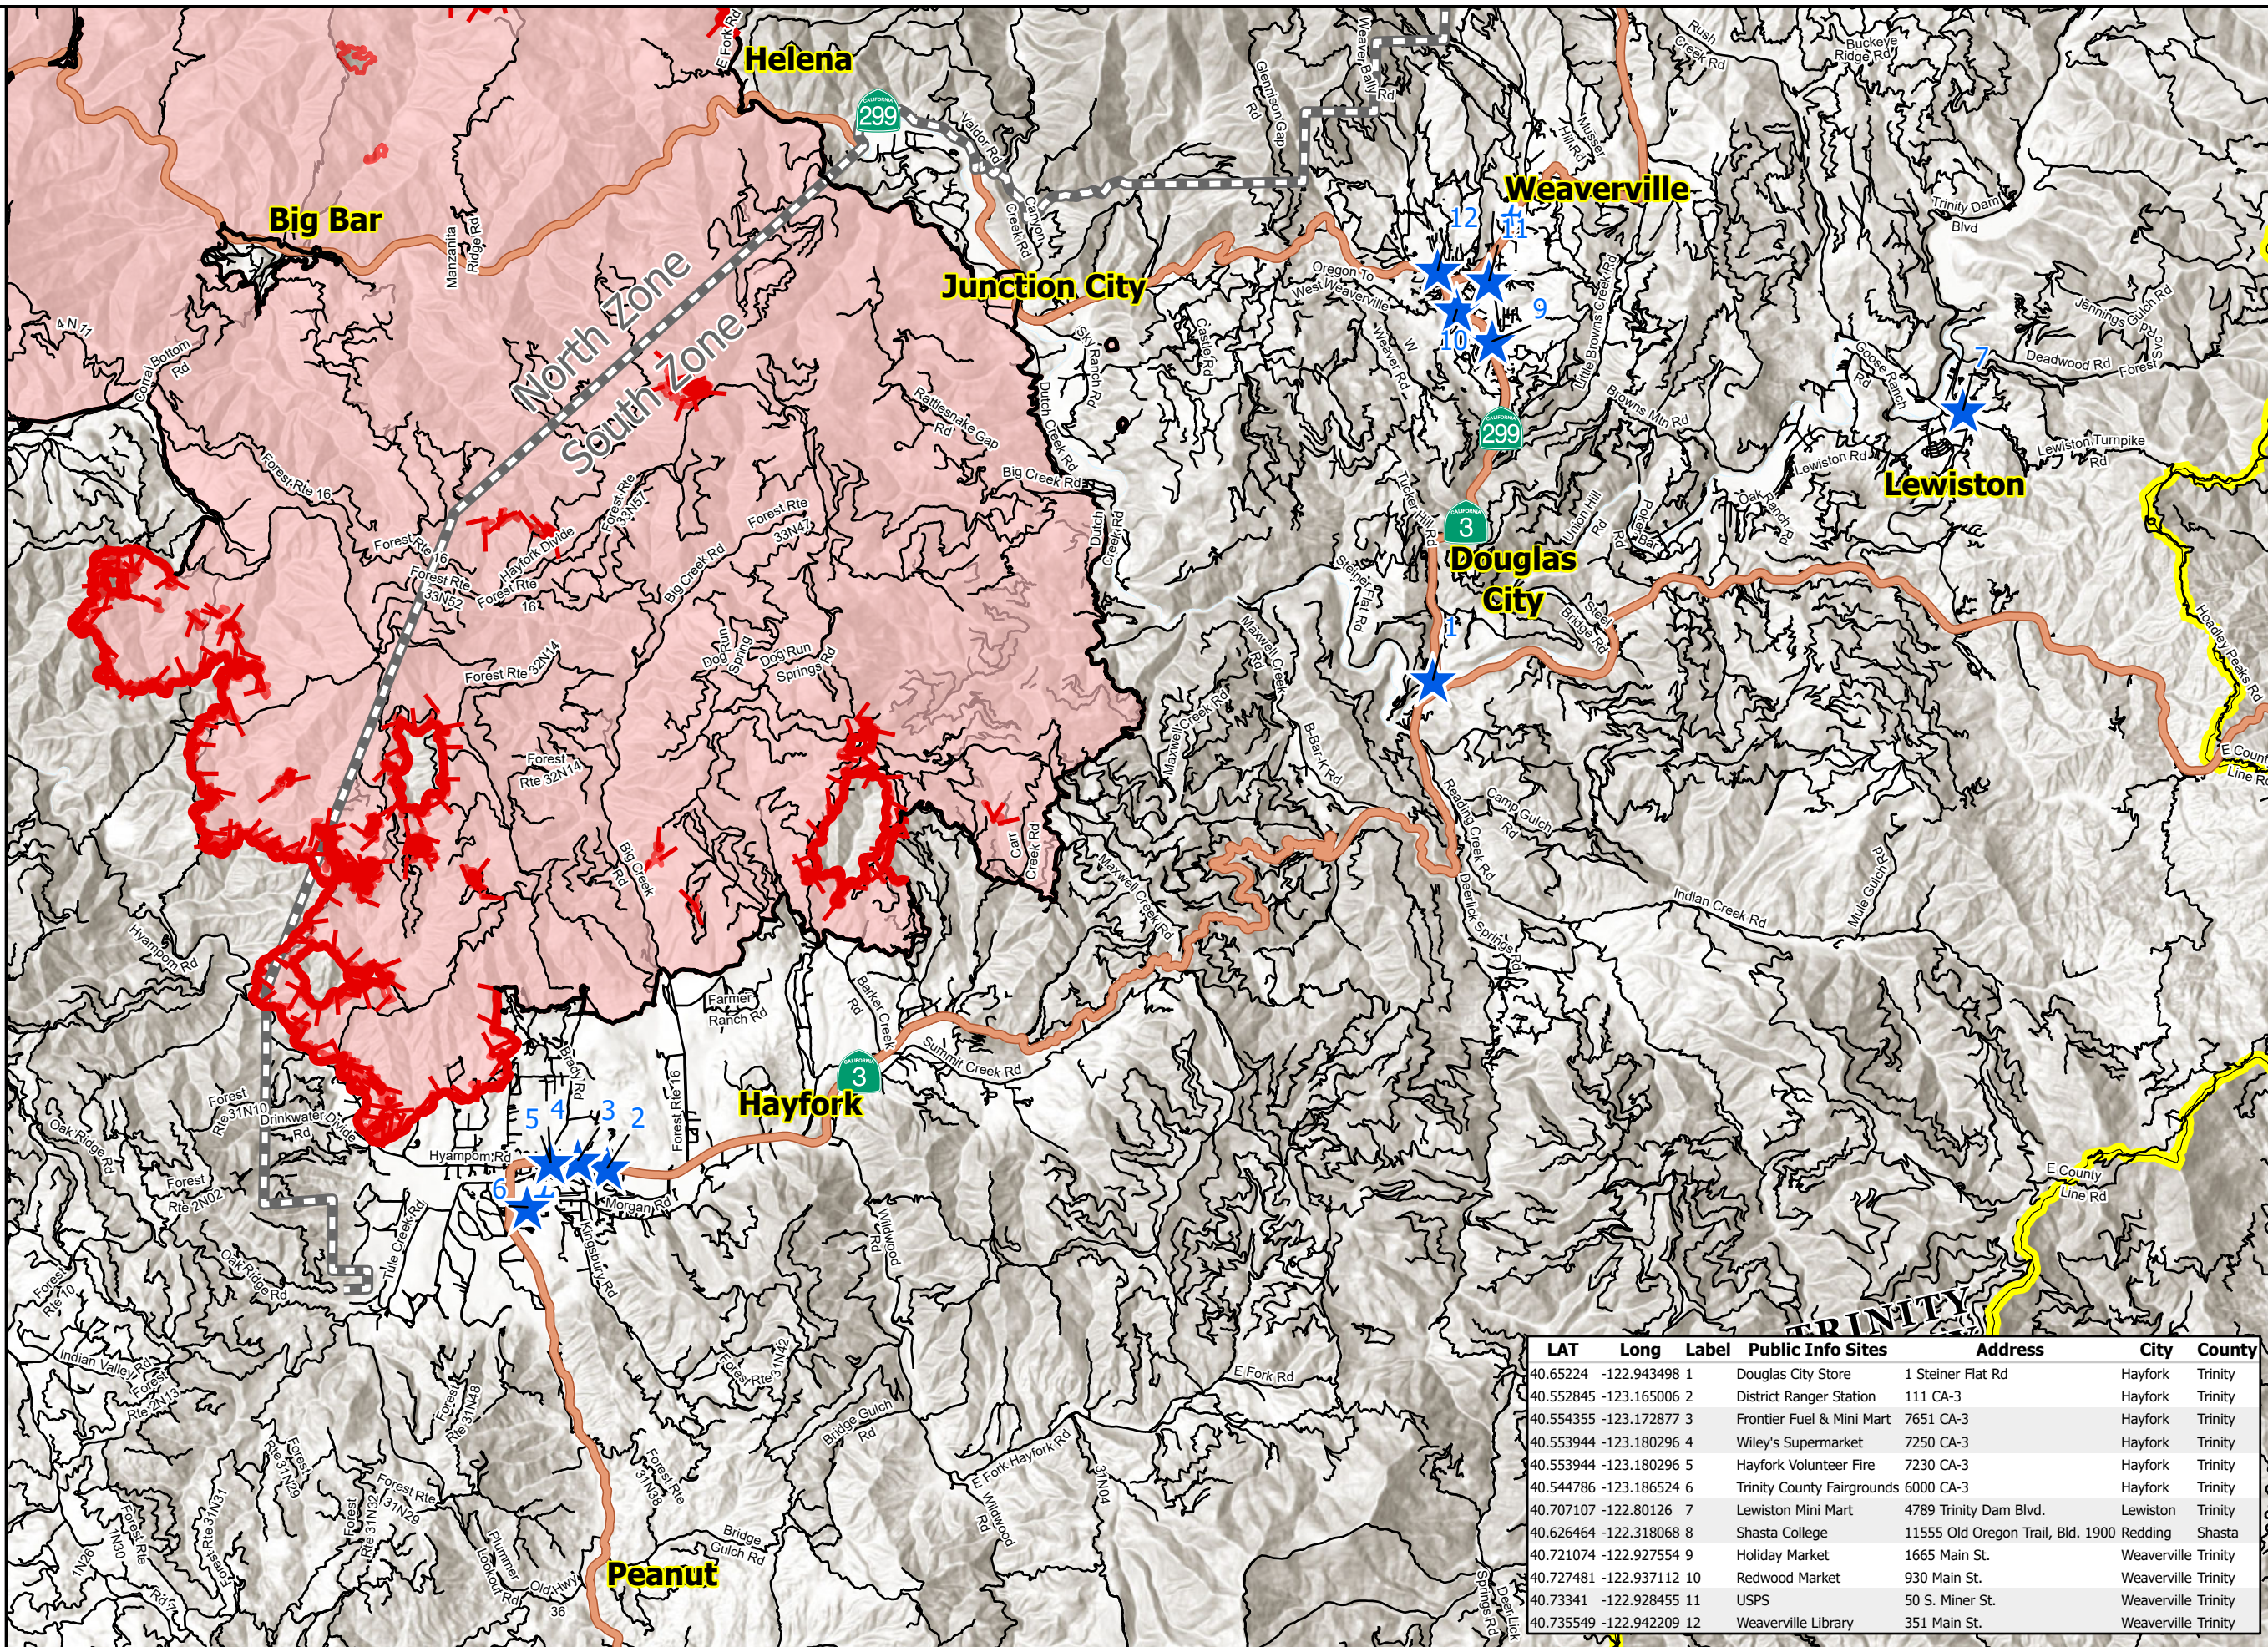

# PIO Map

## Monument Fire

CA-SHF-001187

September 2nd, 2021

0700 - 0700 NAD 83

- Public Information Site
- Zone Break
- Wildfire Daily Fire Perimeter
- Fire Edge
- Contained Line

IMT 5  
9/1/2021  
21:10 hrs

0 1 2 4 Miles

LAT	Long	Label	Public Info Sites	Address	City	County
40.65224	-122.943498	1	Douglas City Store	1 Steiner Flat Rd	Hayfork	Trinity
40.552845	-123.165006	2	District Ranger Station	111 CA-3	Hayfork	Trinity
40.554355	-123.172877	3	Frontier Fuel & Mini Mart	7651 CA-3	Hayfork	Trinity
40.553944	-123.180296	4	Wiley's Supermarket	7250 CA-3	Hayfork	Trinity
40.553944	-123.180296	5	Hayfork Volunteer Fire	7230 CA-3	Hayfork	Trinity
40.544786	-123.186524	6	Trinity County Fairgrounds	6000 CA-3	Hayfork	Trinity
40.707107	-122.80126	7	Lewiston Mini Mart	4789 Trinity Dam Blvd.	Lewiston	Trinity
40.626464	-122.318068	8	Shasta College	11555 Old Oregon Trail, Bld. 1900	Redding	Shasta
40.721074	-122.927554	9	Holiday Market	1665 Main St.	Weaverville	Trinity
40.727481	-122.937112	10	Redwood Market	930 Main St.	Weaverville	Trinity
40.73341	-122.928455	11	USPS	50 S. Miner St.	Weaverville	Trinity
40.735549	-122.942209	12	Weaverville Library	351 Main St.	Weaverville	Trinity