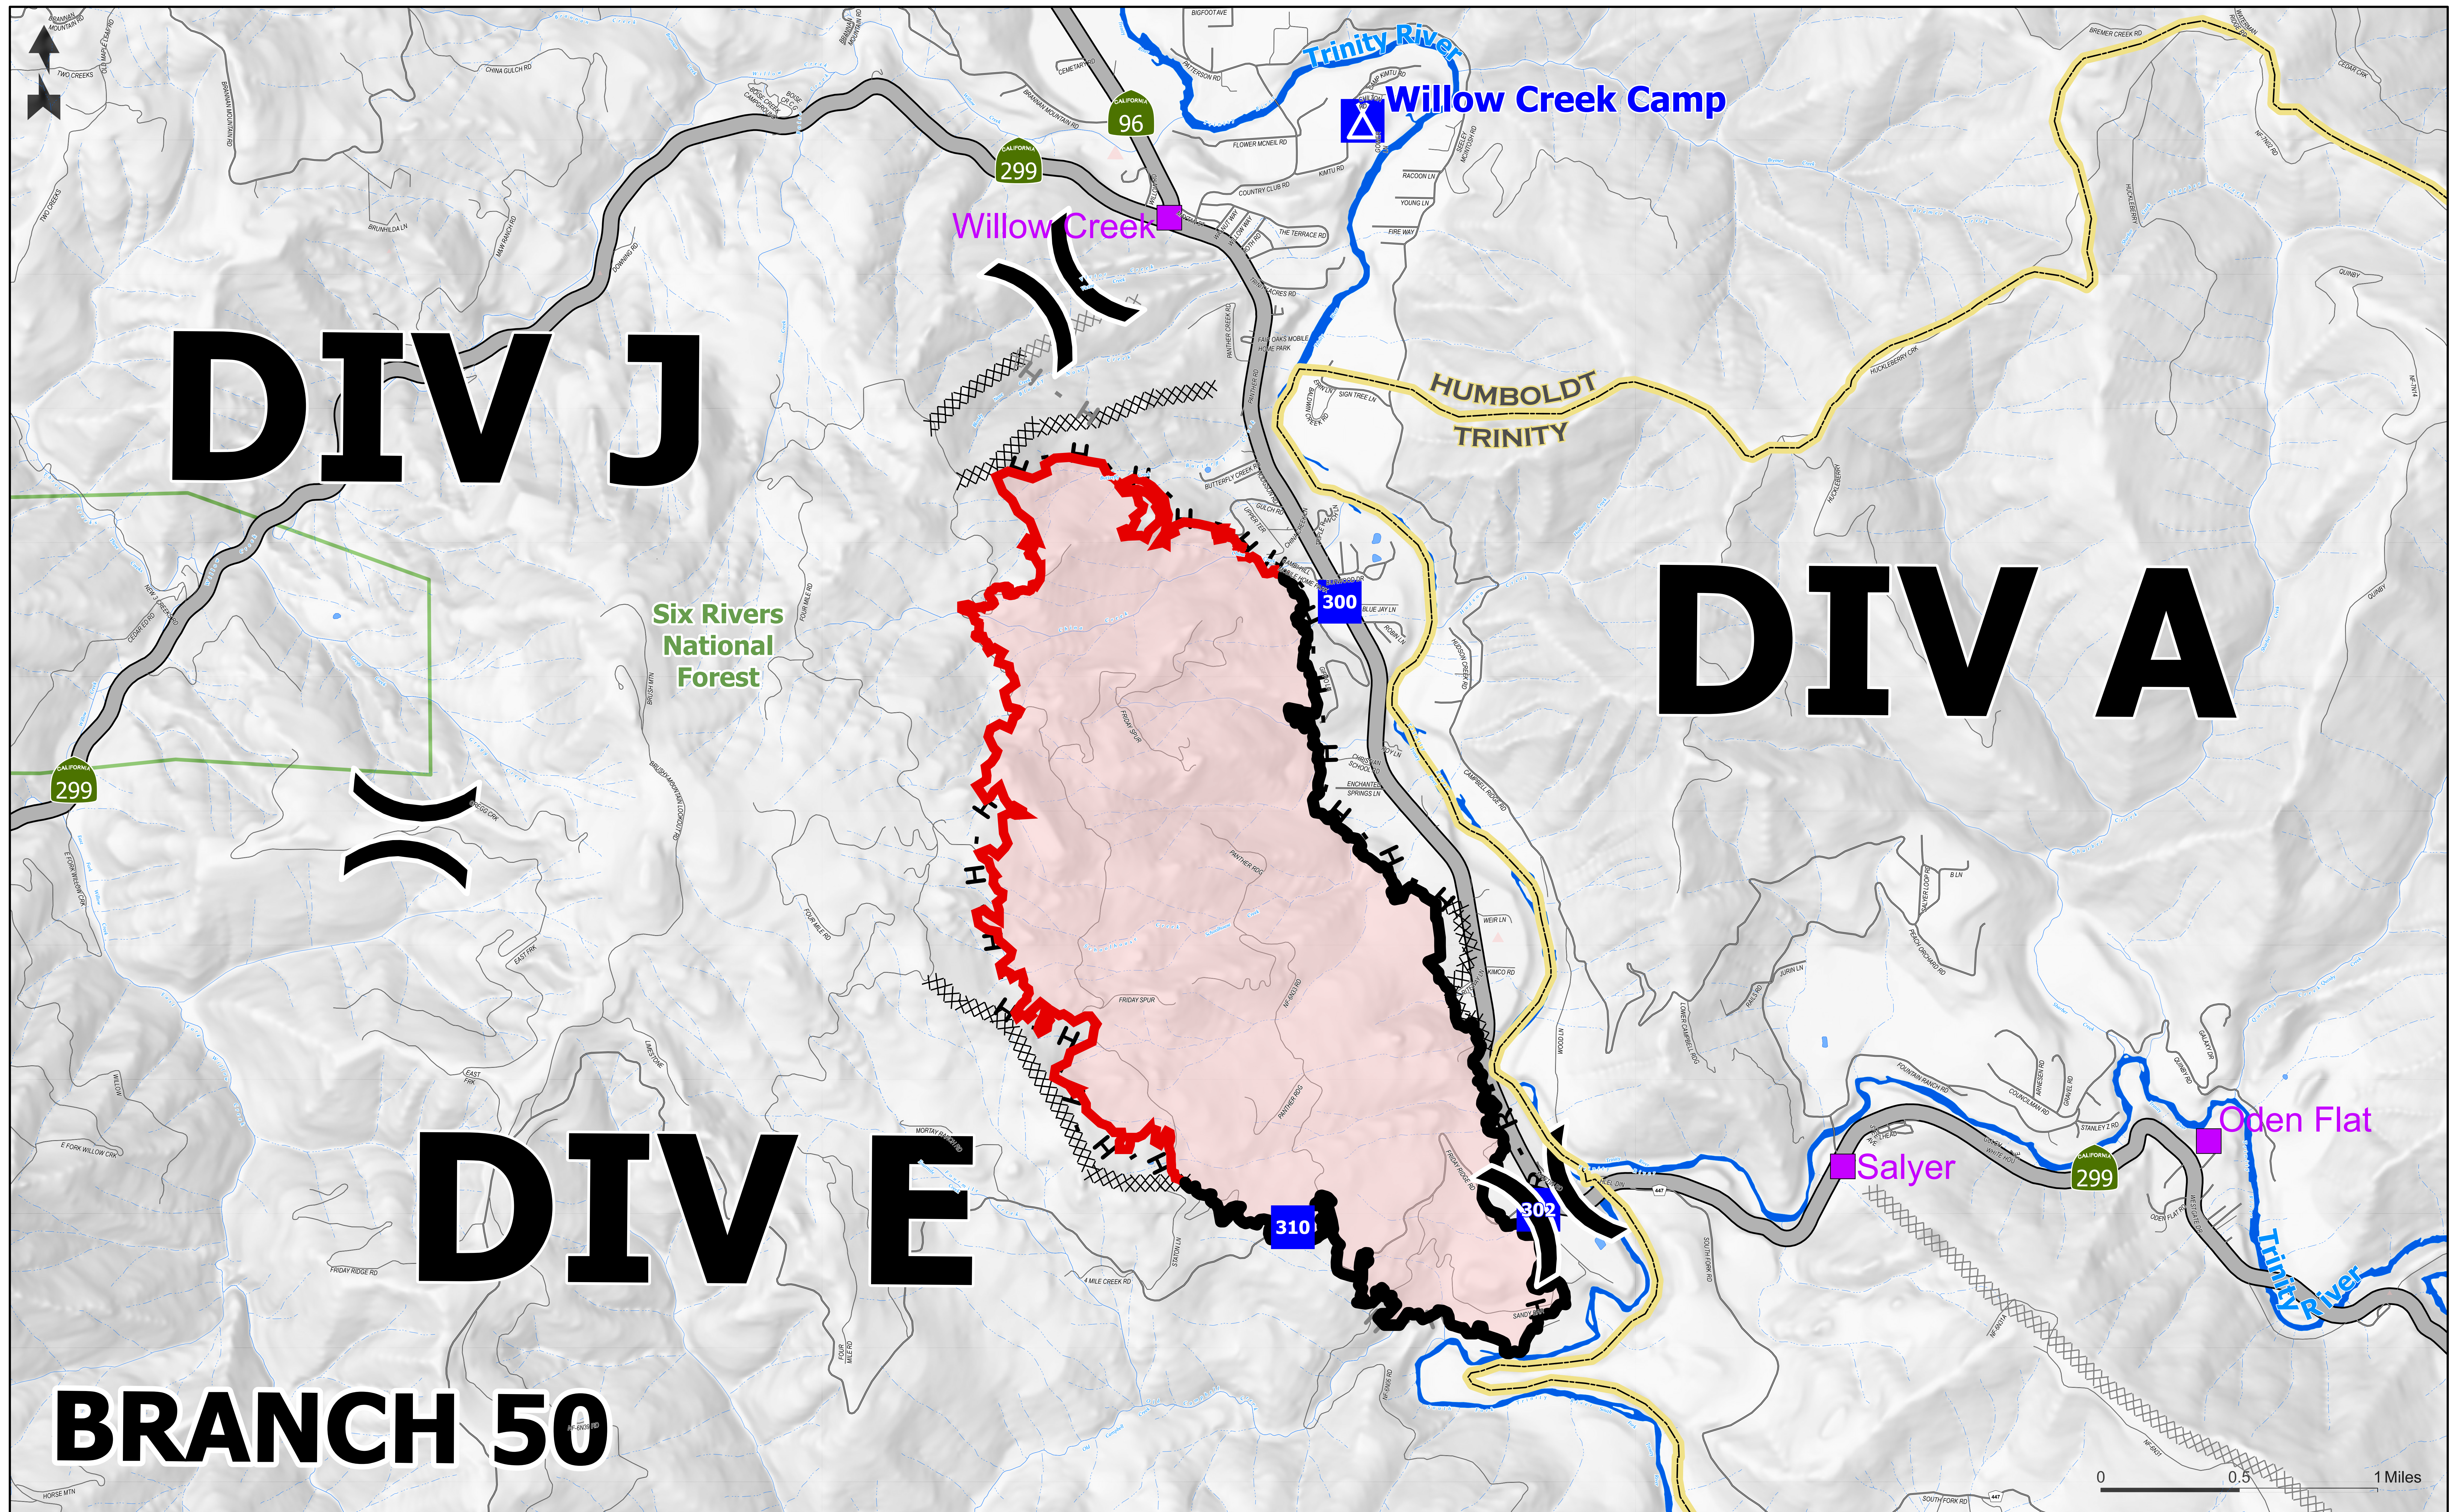

# BRIEFING MAP

# KNOB FIRE CA-SRF-000795

# BRANCH 50

(X) Division Break	⊗ Completed Dozer Line	⊗ Planned Dozer Line	— Contained Line	— Other Road	▭ County Boundary
■ Drop Point	H Completed Hand Line	H Planned Hand Line	— Major Paved Road	— Wildfire Daily Fire Perimeter	○ Hyampom Rd
⚡ Camp	R Completed Road as Line	— Fire Edge	— Minor Paved Road		