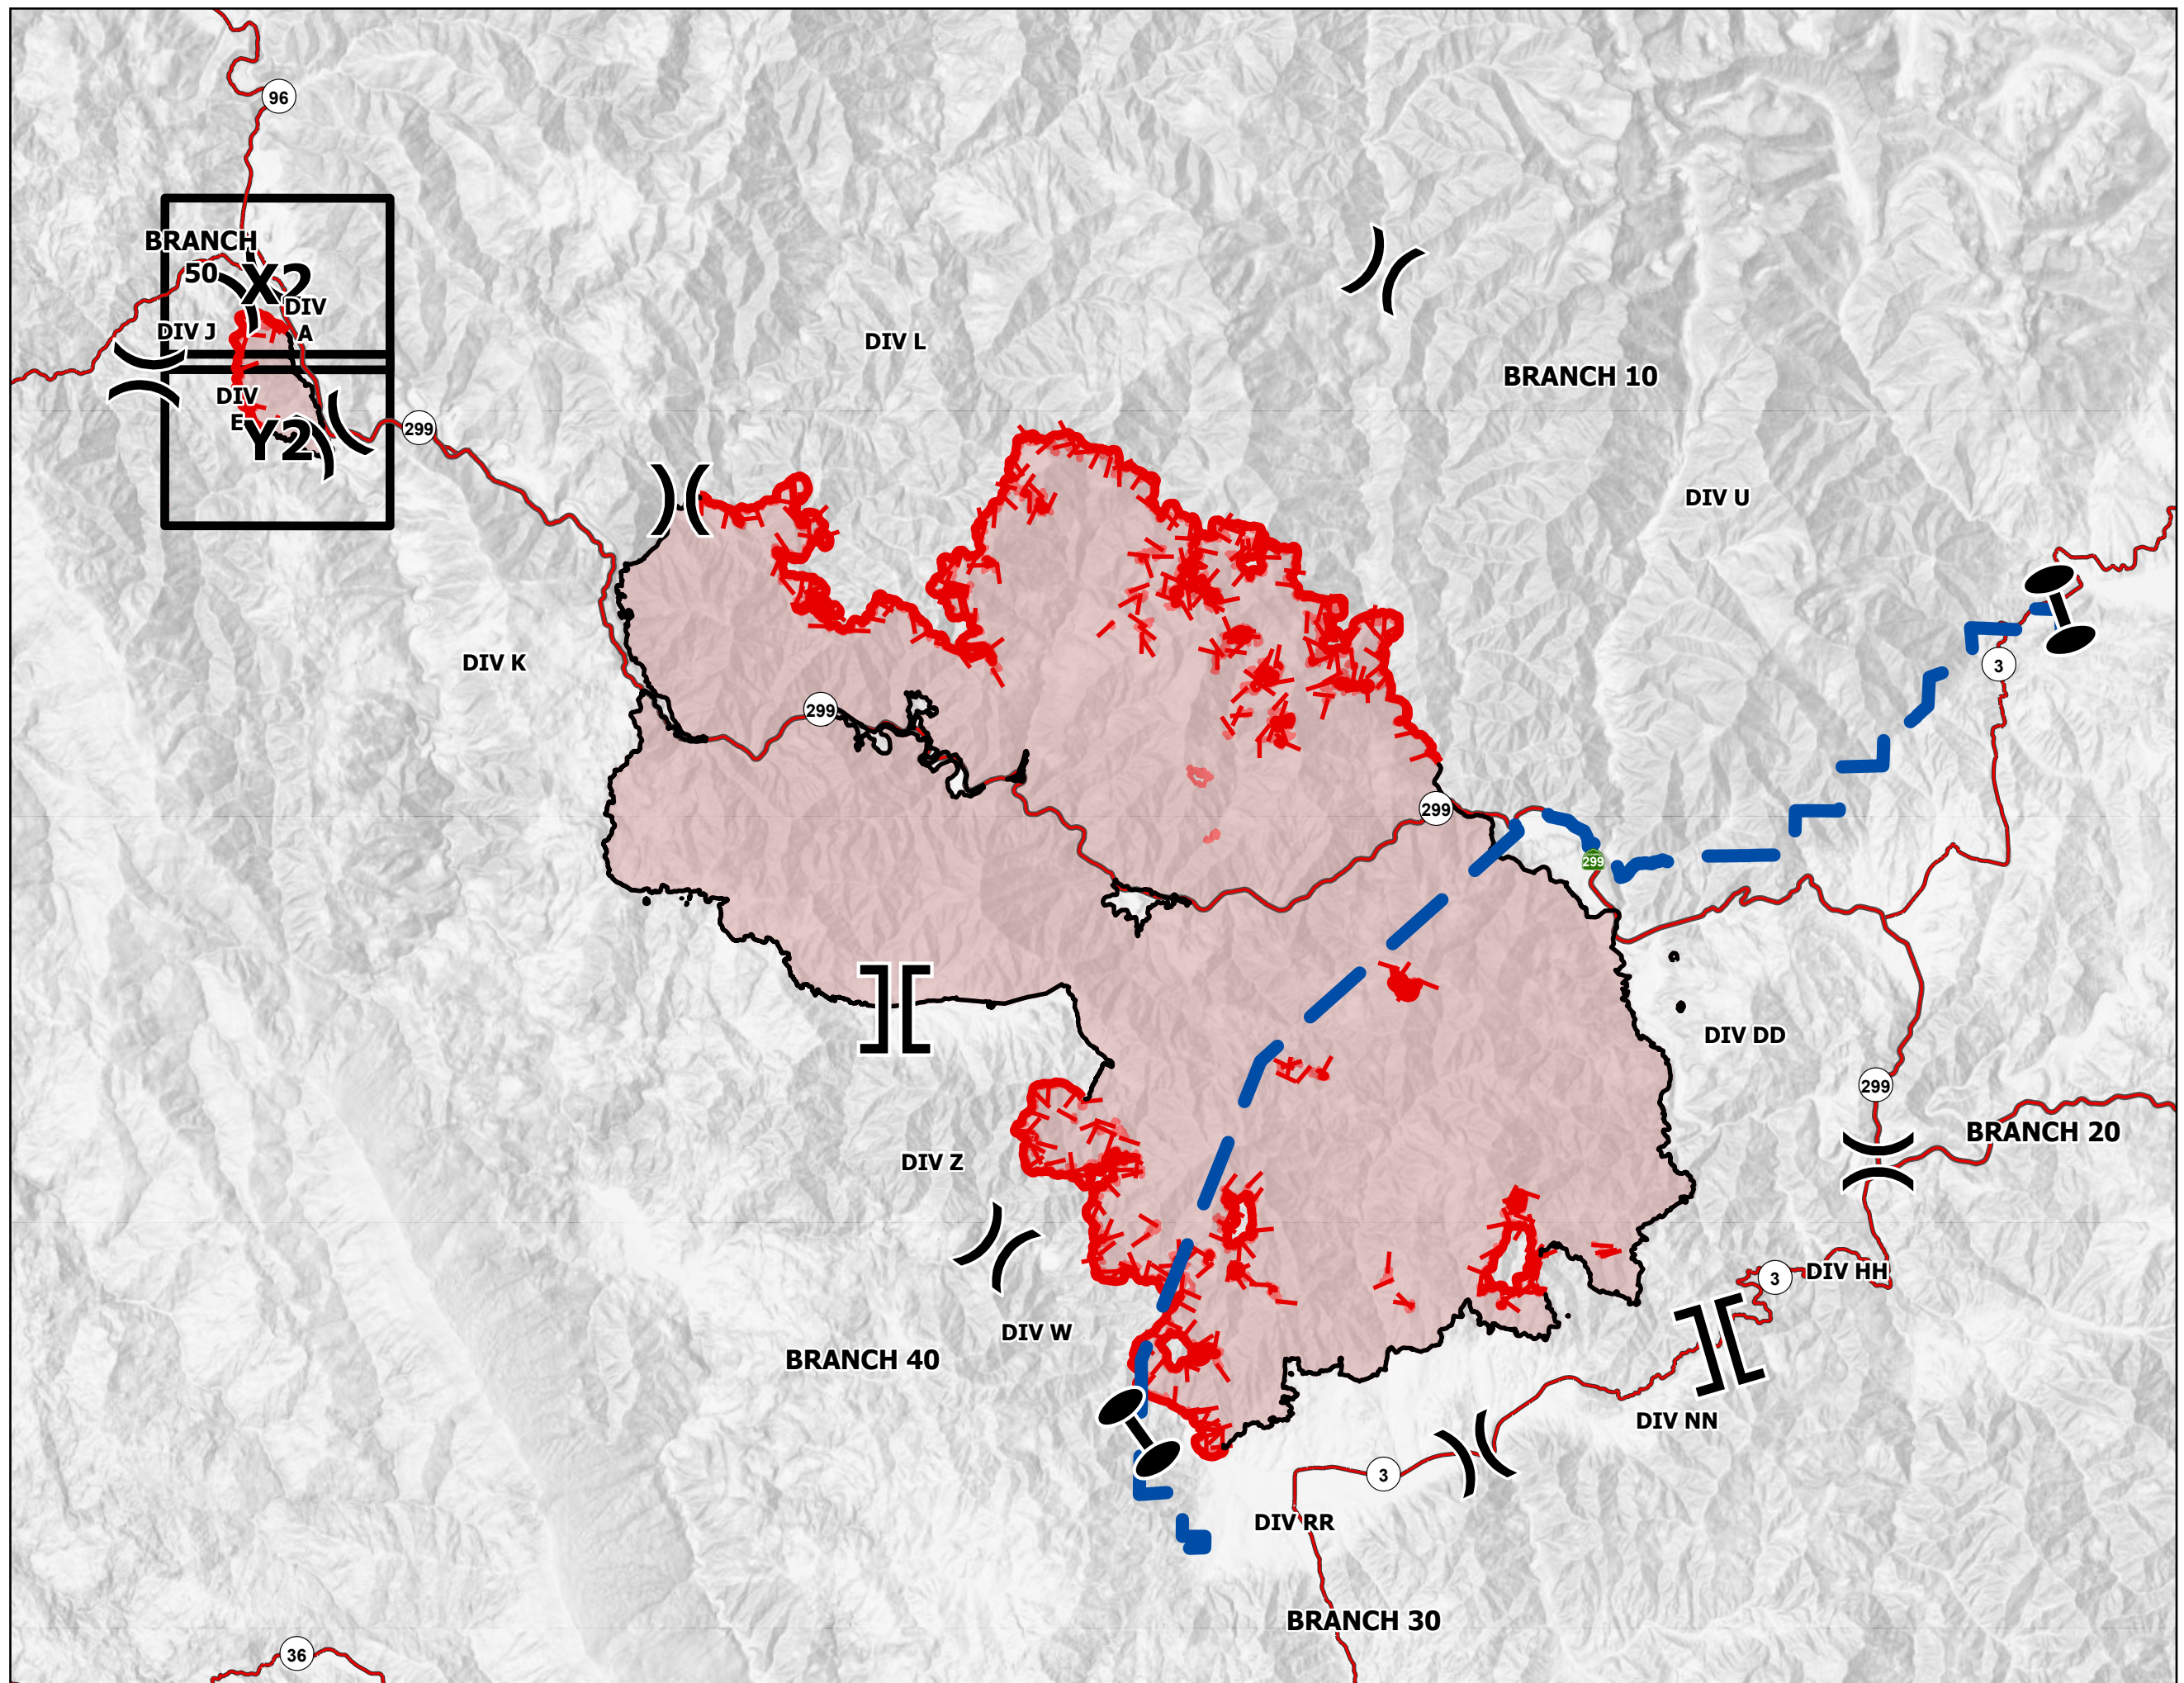

IAP Map Index

Branch 50

Knob
CA-SRF-000795
09/03/2021

- Division Break
- Branch Break
- Zone Break
- Fire Edge
- Contained Line
- Zone Break
- Major Roads
- Map with ID
- Wildfire Daily Fire Perimeter

0 0.5 1 2 3 4 5 Miles

IAP Map

Knob
CA-SRF-000795
09/03/2021
Branch 50
Map: X2

- Helibase
- Division Break
- Drop Point
- Camp
- Completed Dozer Line
- Completed Hand Line
- Planned Dozer Line
- Planned Hand Line
- Fire Edge
- Contained Line
- BARNUM TIMBER COMPANY
- FGF US Forest Holdings INC
- Sierra Pacific Industries
- Wildfire Daily Fire Perimeter

0 0.25 0.5
Miles

X2
Y2

IAP Map

Knob
CA-SRF-000795
09/03/2021
Branch 50
Map: Y2

- () Division Break
- Drop Point
- Ⓜ Repeater
- XXXX Completed Dozer Line
- H - Completed Hand Line
- R - Completed Road as Line
- XXXX Planned Dozer Line
- H - Planned Hand Line
- ▬ Fire Edge
- ▬ Contained Line
- BARNUM TIMBER COMPANY
- ▬ Wildfire Daily Fire Perimeter

0 0.25 0.5 Miles

X2
Y2