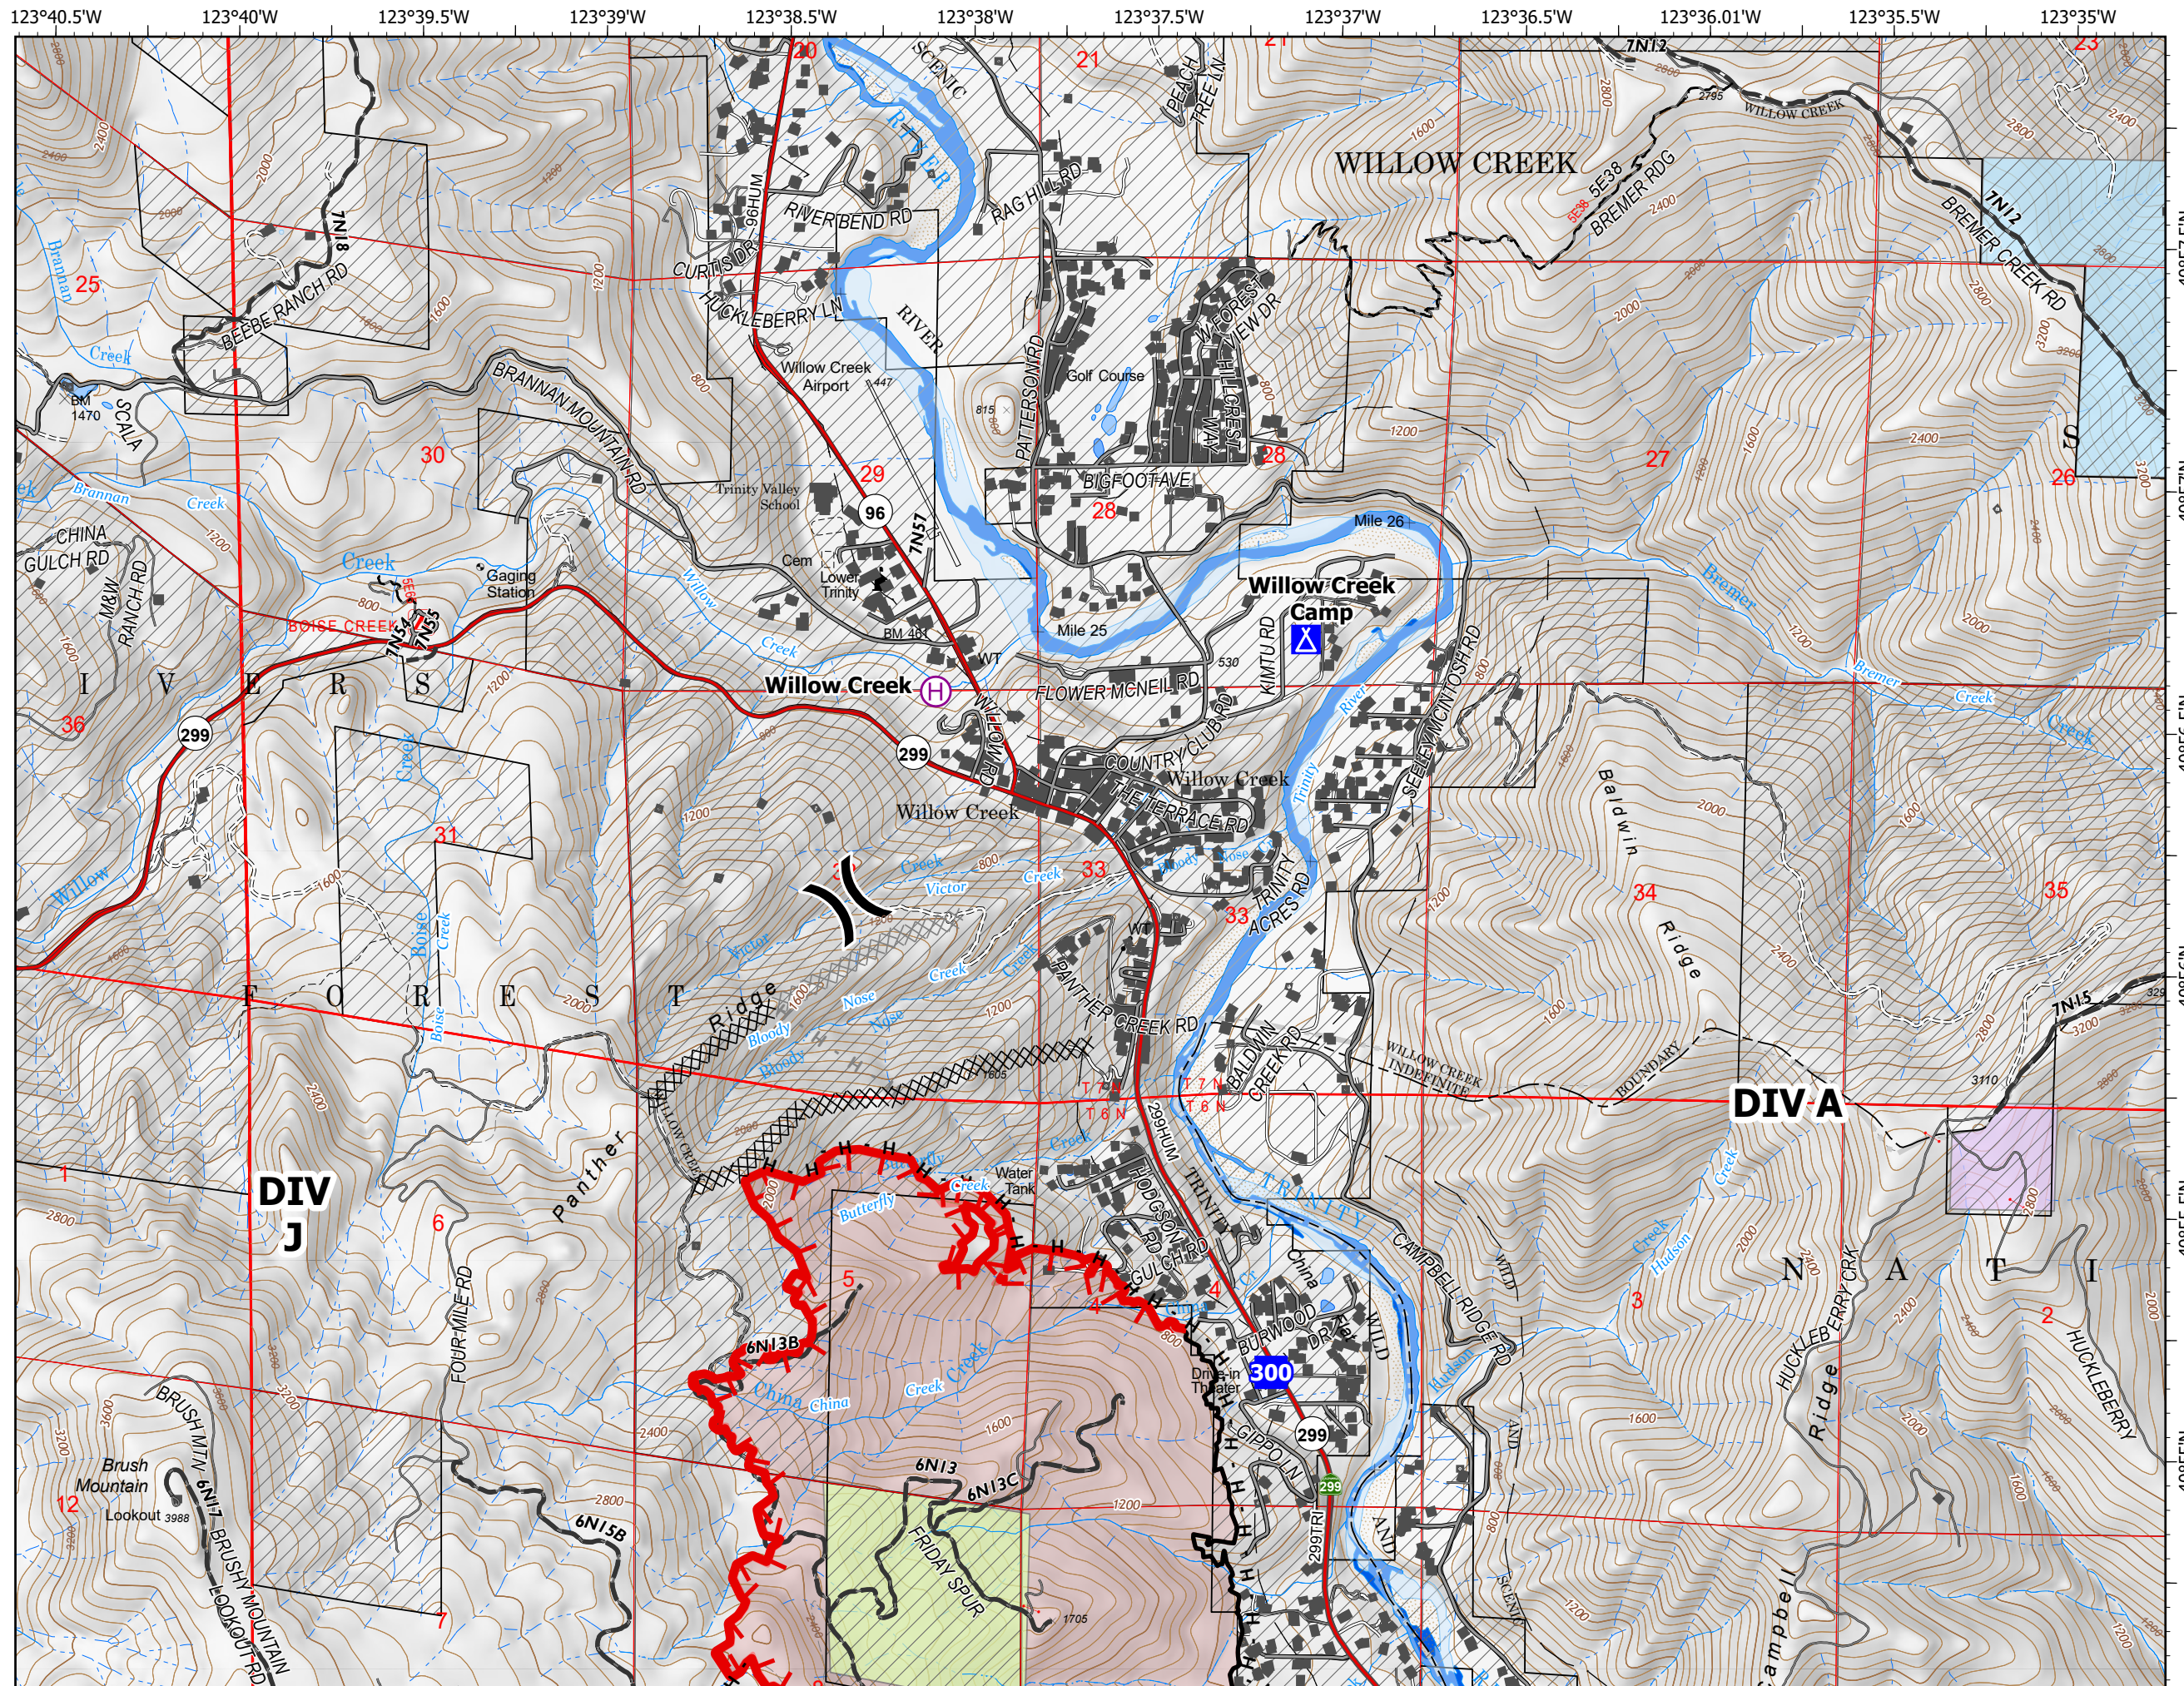

IAP Map Index

Branch 50

Knob
CA-SRF-000795
09/03/2021

- Division Break
- Branch Break
- Zone Break
- Fire Edge
- Contained Line
- Zone Break
- Major Roads
- Map with ID
- Wildfire Daily Fire Perimeter

0 0.5 1 2 3 4 5 Miles

IAP Map

Knob
CA-SRF-000795
09/03/2021
Branch 50
Map: X2

- Helibase
- Division Break
- Drop Point
- Camp
- Completed Dozer Line
- Completed Hand Line
- Planned Dozer Line
- Planned Hand Line
- Fire Edge
- Contained Line
- BARNUM TIMBER COMPANY
- FGF US Forest Holdings INC
- Sierra Pacific Industries
- Wildfire Daily Fire Perimeter

0 0.25 0.5
Miles

X2
Y2

IAP Map

Knob
CA-SRF-000795
09/03/2021
Branch 50
Map: Y2

- () Division Break
- Drop Point
- Ⓜ Repeater
- XXXX Completed Dozer Line
- H - Completed Hand Line
- R - Completed Road as Line
- XXXX Planned Dozer Line
- H - Planned Hand Line
- ▬ Fire Edge
- ▬ Contained Line
- BARNUM TIMBER COMPANY
- ▬ Wildfire Daily Fire Perimeter

0 0.25 0.5 Miles

X2
Y2