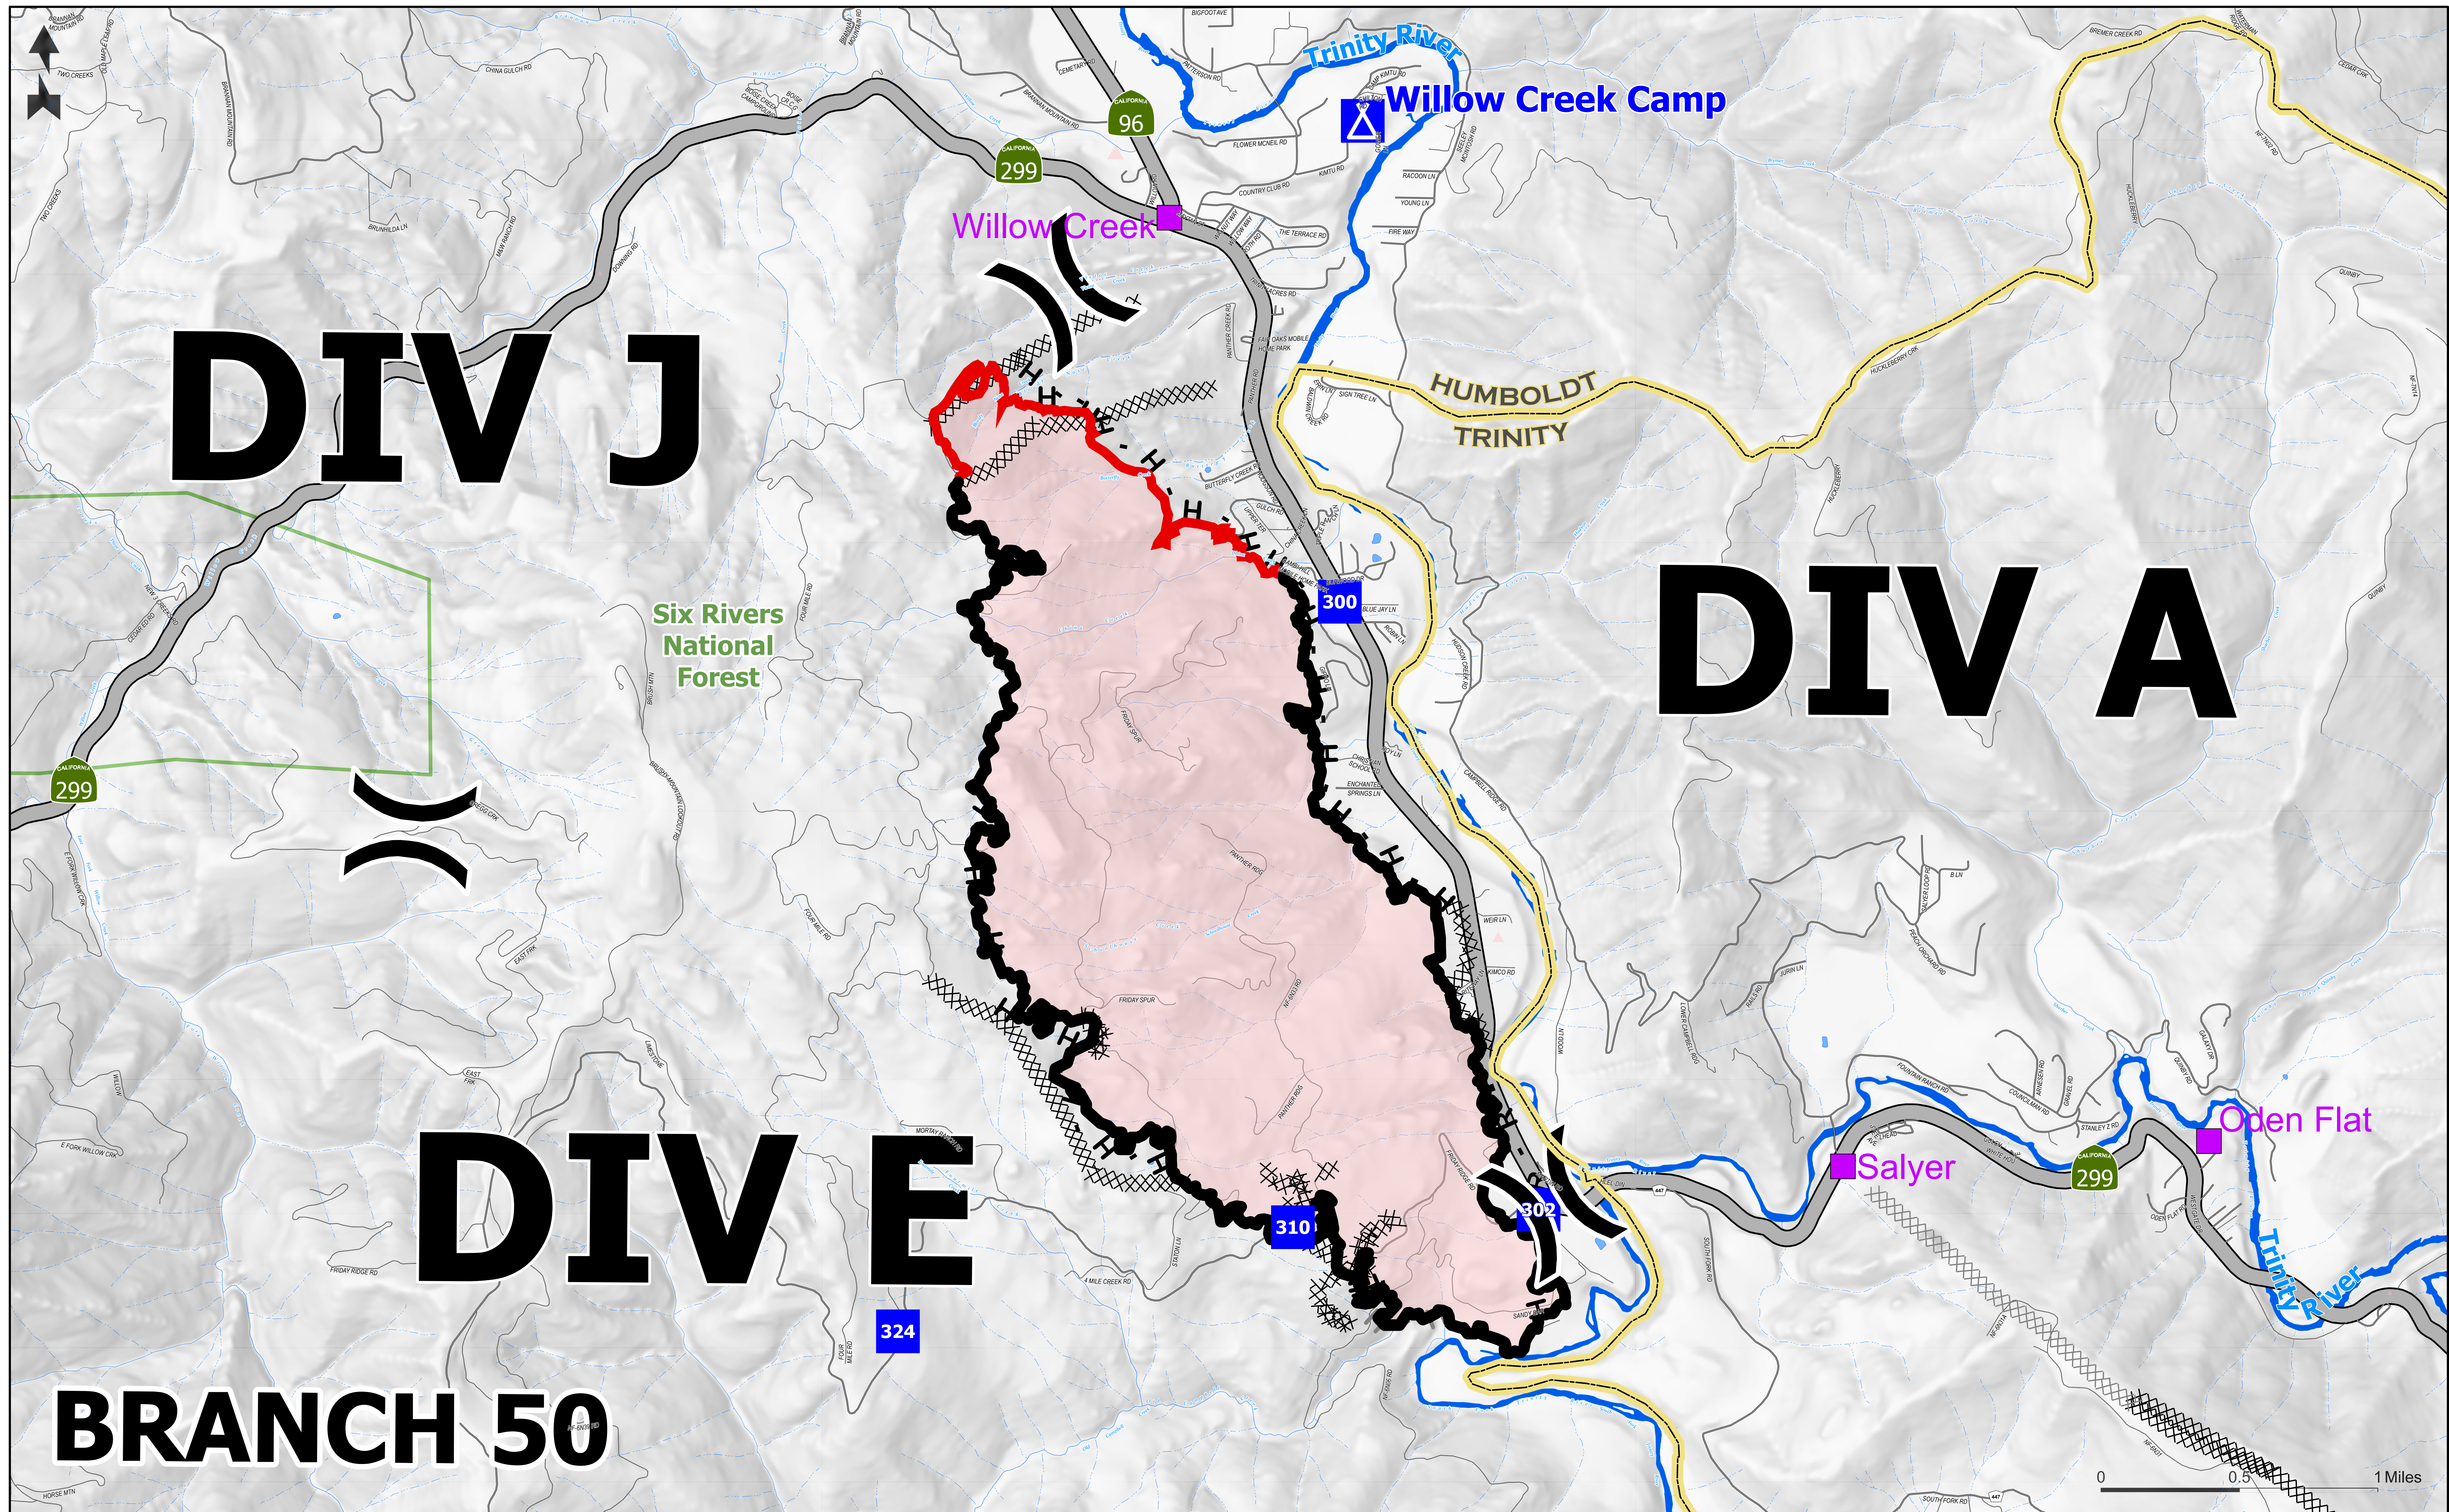

# BRIEFING MAP

# KNOB FIRE CA-SRF-000795

(X) Division Break	⊗ Completed Dozer Line	⊗ Planned Dozer Line	— Contained Line	— Other Road	▭ County Boundary
■ Drop Point	H Completed Hand Line	H Planned Hand Line	— Major Paved Road	— Wildfire Daily Fire Perimeter	○ Hyampom Rd
⚡ Camp	R Completed Road as Line	— Fire Edge	— Minor Paved Road		